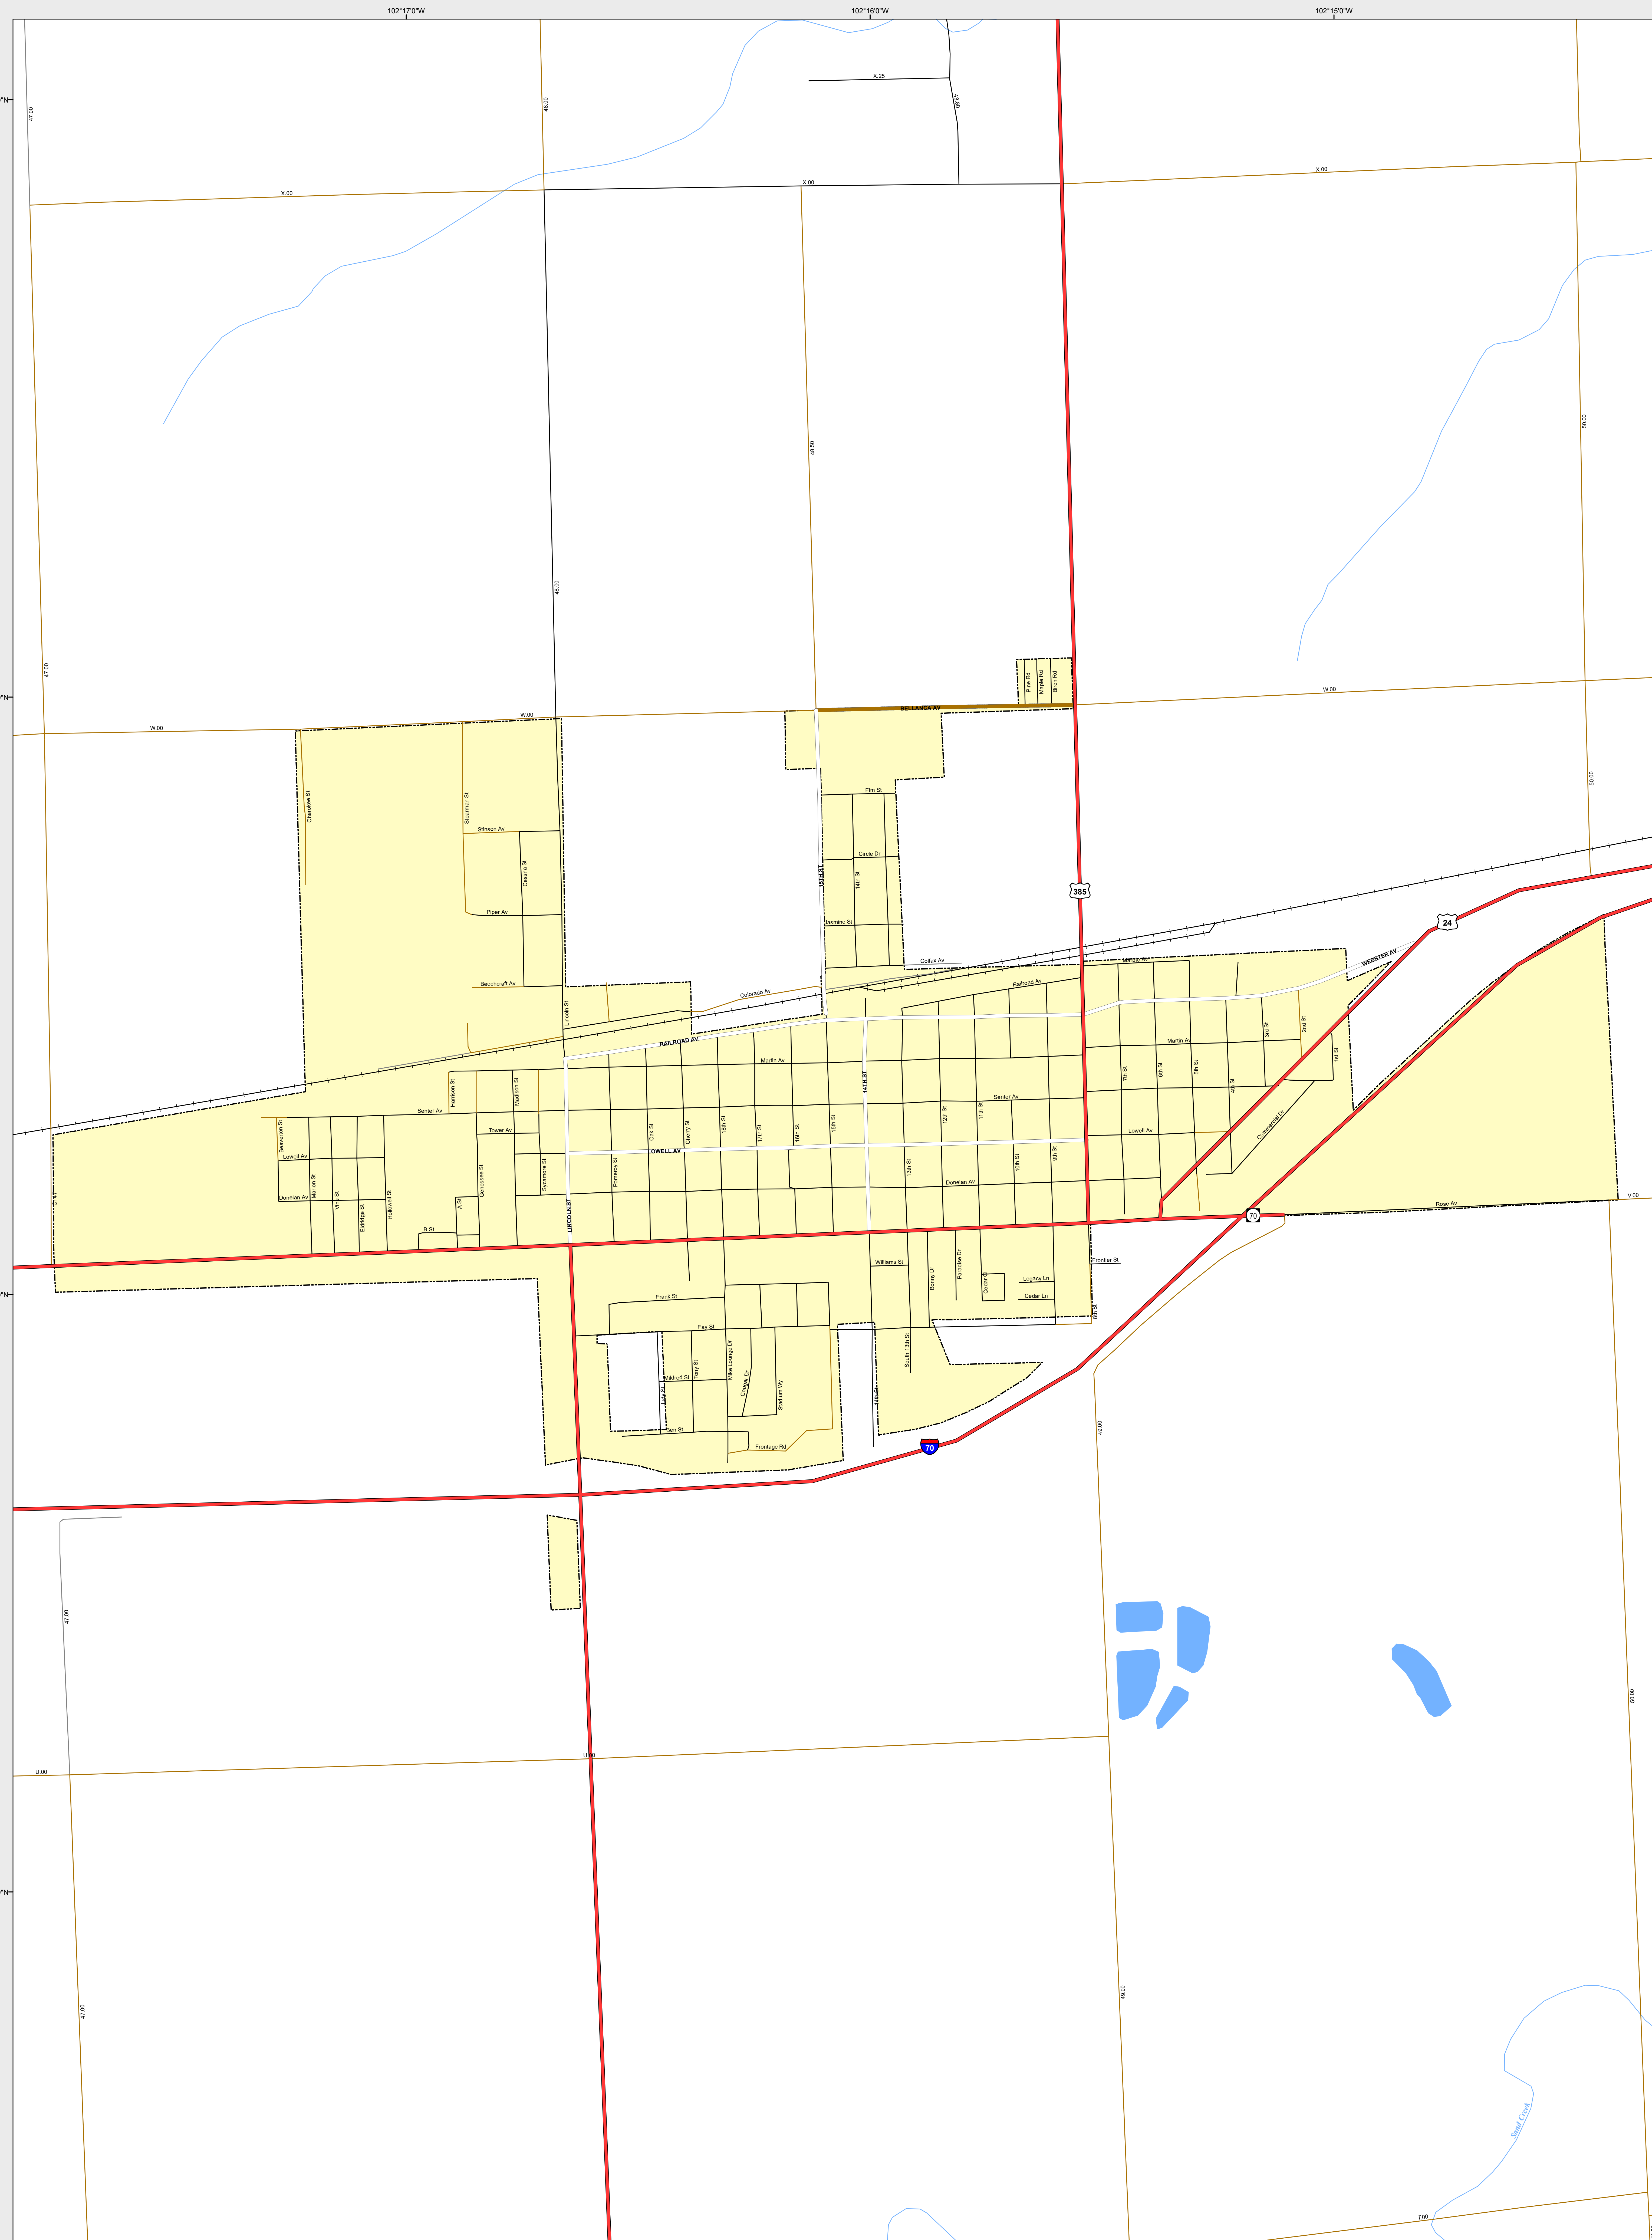

BURLINGTON

- Highways
- **Major Roads**
- Paved
- Gravel
- Bladed
- **Local Roads**
- Paved
- Gravel
- Bladed
- **Base Data**
- City Limits
- Counties
- Cemetery
- Lakes
- Rivers/Streams
- Railroads
- **Public Land Classification**
- Public Lands
- State Lands
- National or State Forest
- National Parks/Monuments
- Indian Reservations
- Military/Federal
- Wilderness Areas

State of Colorado
This city is located in the following count(ies):
Kit Carson