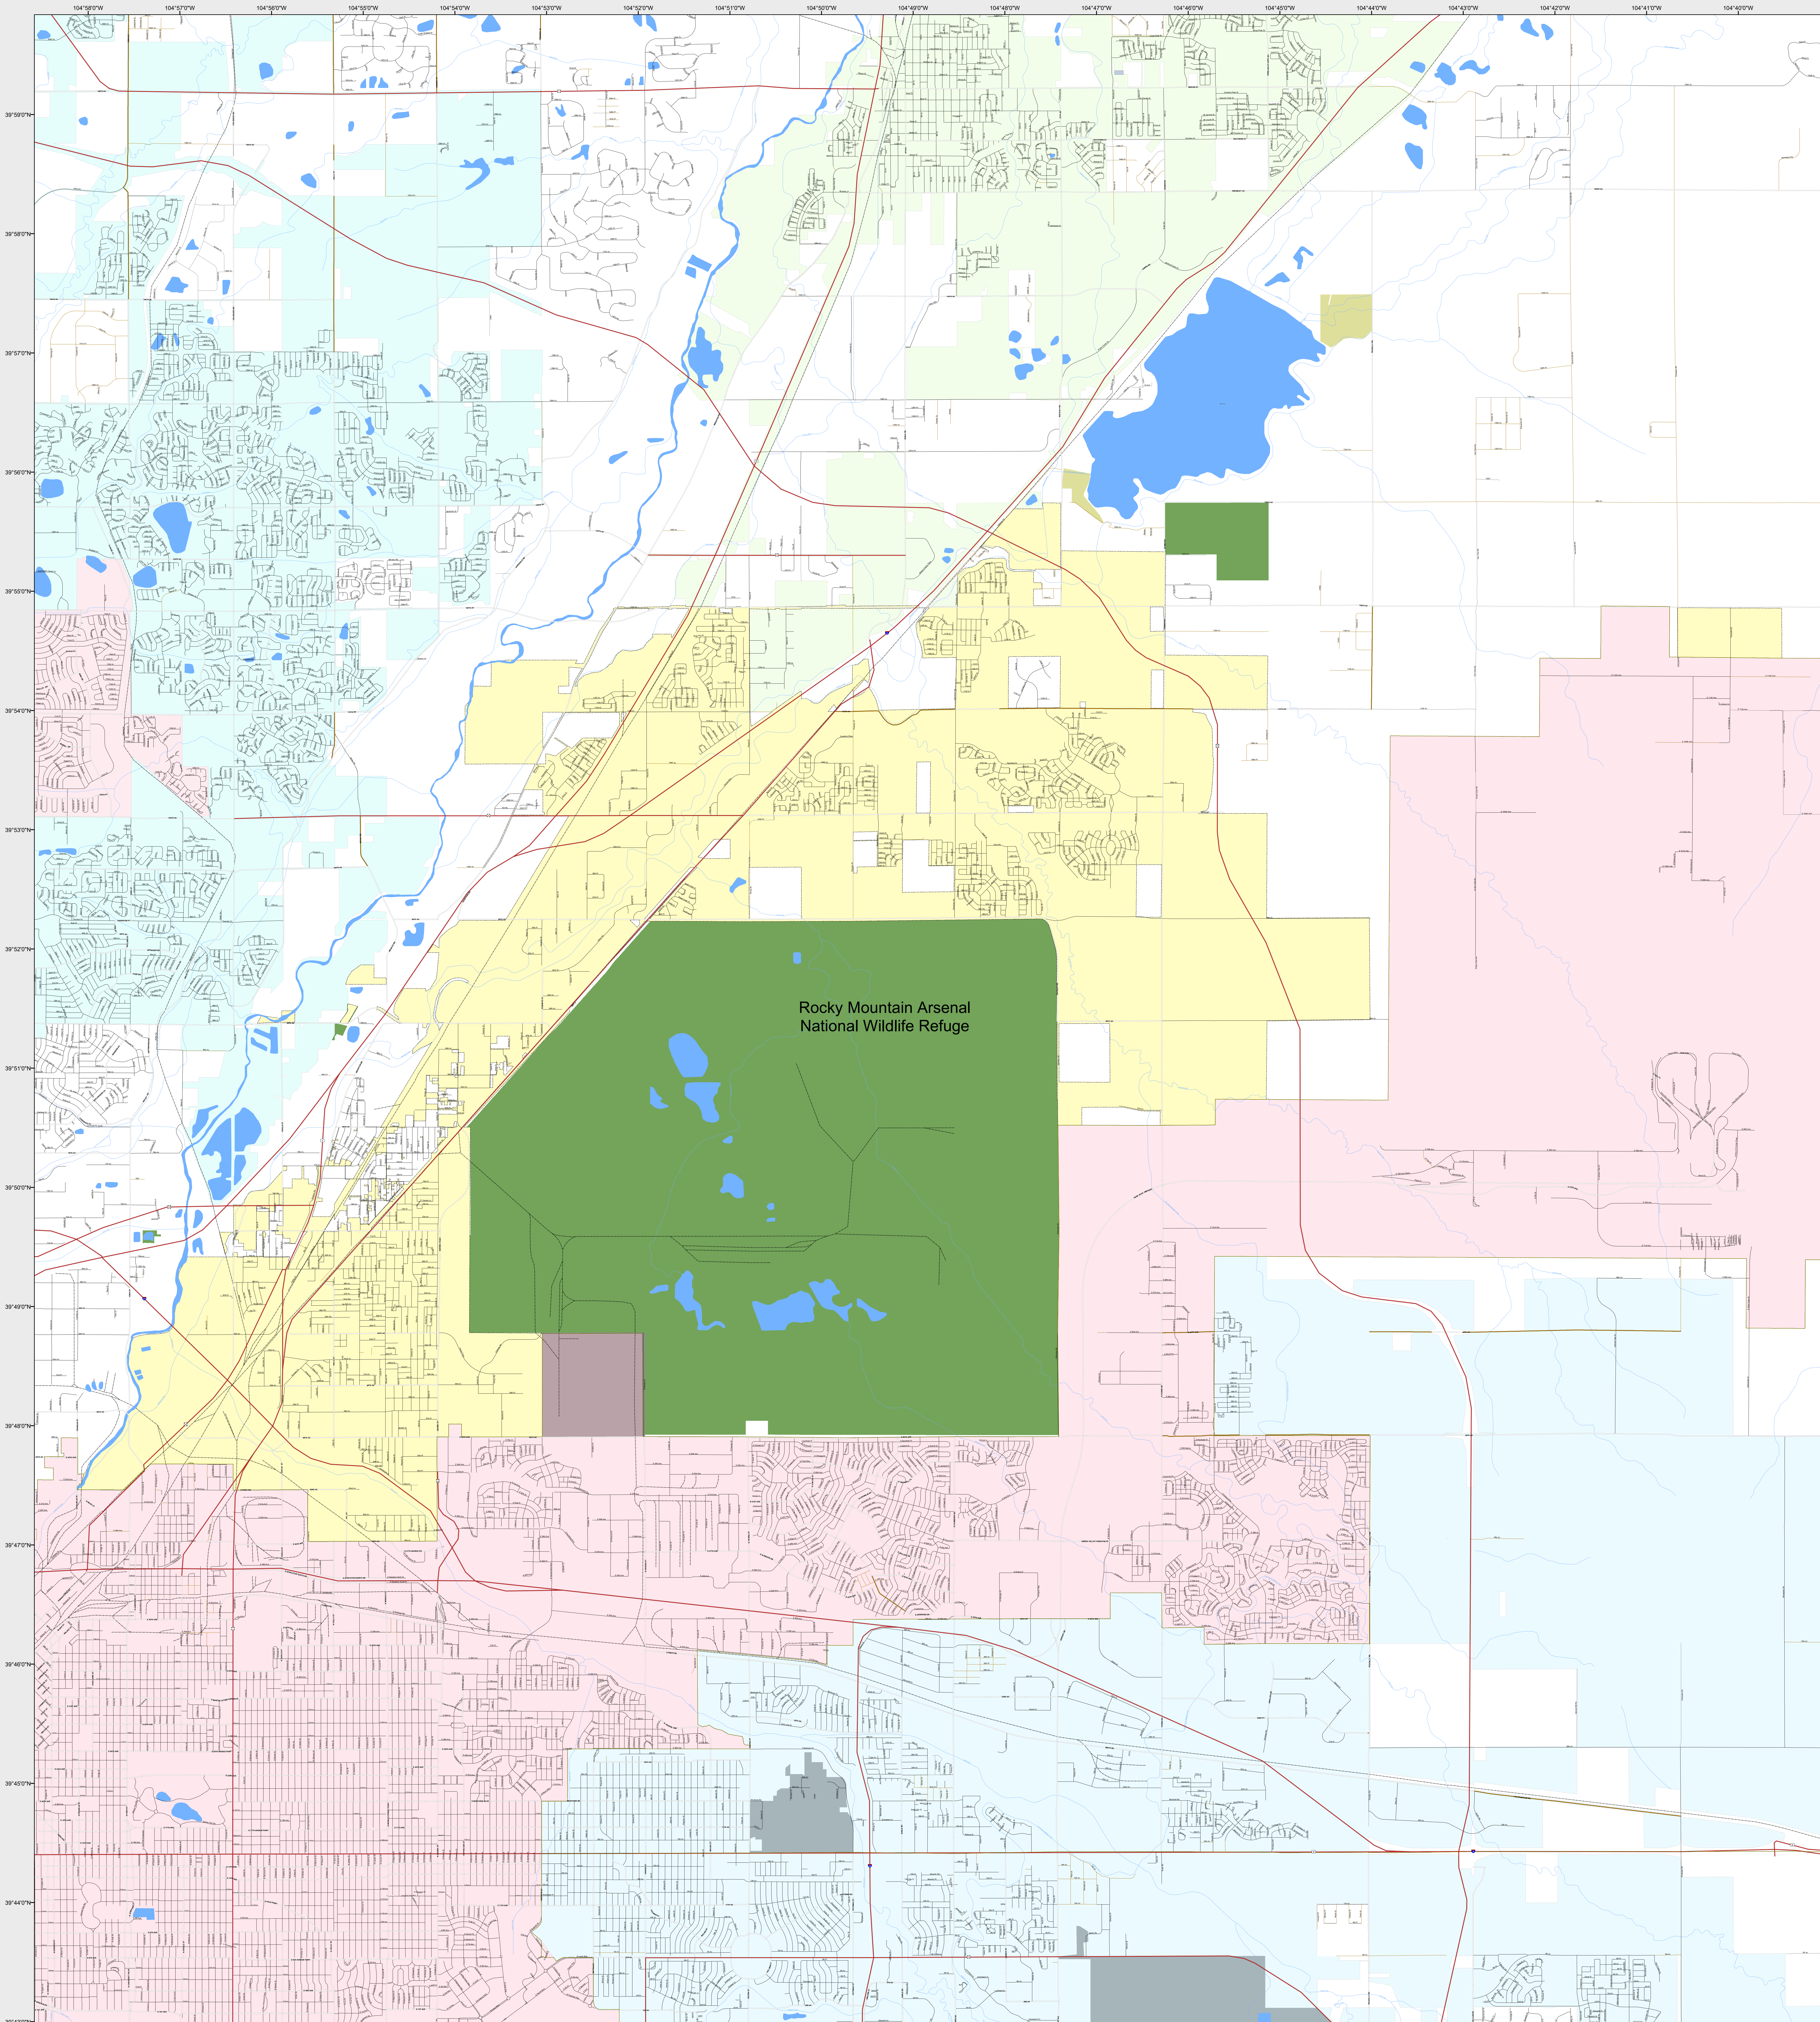

COMMERCE CITY

- Highways
- **Major Roads**
  - Paved
  - Gravel
  - Bladed
- **Local Roads**
  - Paved
  - Gravel
  - Bladed
- **Base Data**
  - City Limits
  - Counties
  - Cemetery
  - Lakes
  - Rivers/Streams
  - Railroads
- **Public Land Classification**
  - Public Lands
  - State Lands
  - National or State Forest
  - National Parks/Monuments
  - Indian Reservations
  - Military/Federal
  - Wilderness Areas

0 0.55 1.1 Miles

State of Colorado

This city is located in the following count(ies):
Adams