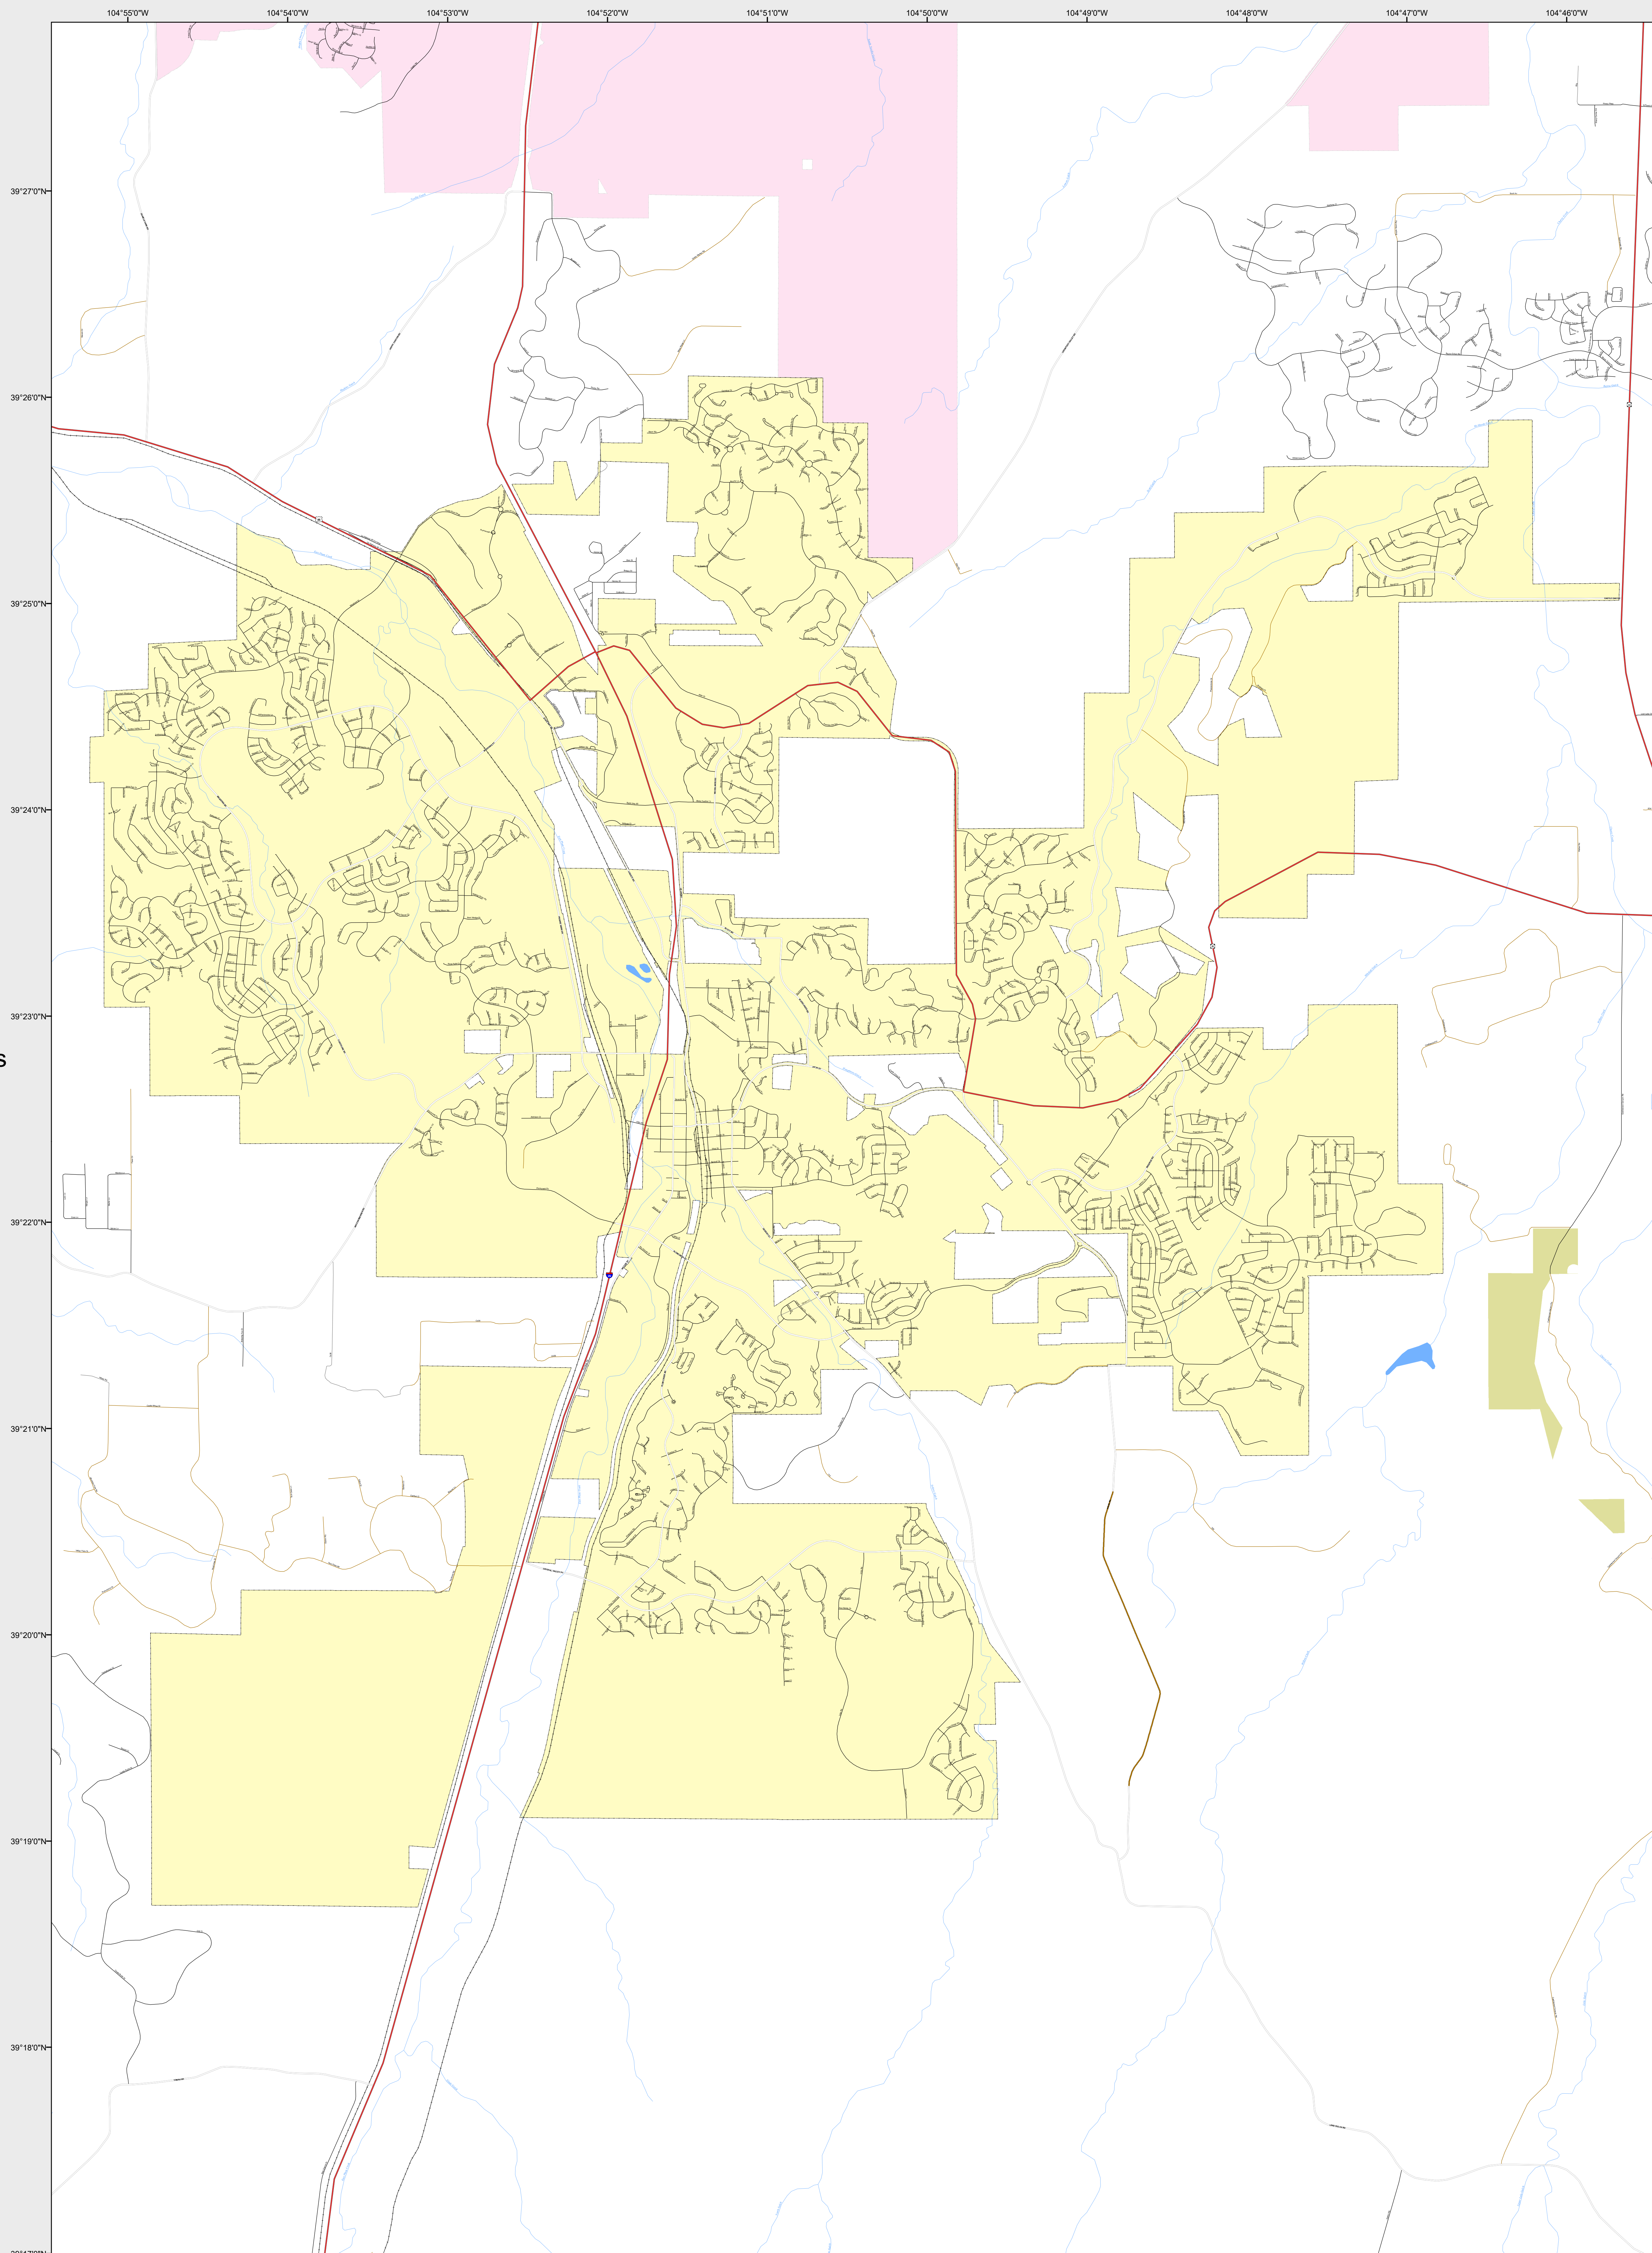

# CASTLE ROCK

-  Highways
- Major Roads
  -  Paved
  -  Gravel
  -  Bladed
- Local Roads
  -  Paved
  -  Gravel
  -  Bladed
- Base Data
  -  City Limits
  -  Counties
  -  Cemetery
  -  Lakes
  -  Rivers/Streams
  -  Railroads
- Public Land Classification
  -  Public Lands
  -  State Lands
  -  National or State Forest
  -  National Parks/Monuments
  -  Indian Reservations
  -  Military/Federal
  -  Wilderness Areas

0 0.45 0.9 Miles

**State of Colorado**  
This city is located in the following count(ies):  
Douglas

CDOT does not guarantee the accuracy of any information presented, is not liable in any respect for any errors, or omissions and is not responsible for determining fitness for use in this map. Source of landowner data is COMaP v9. This map does not imply permission of public access.