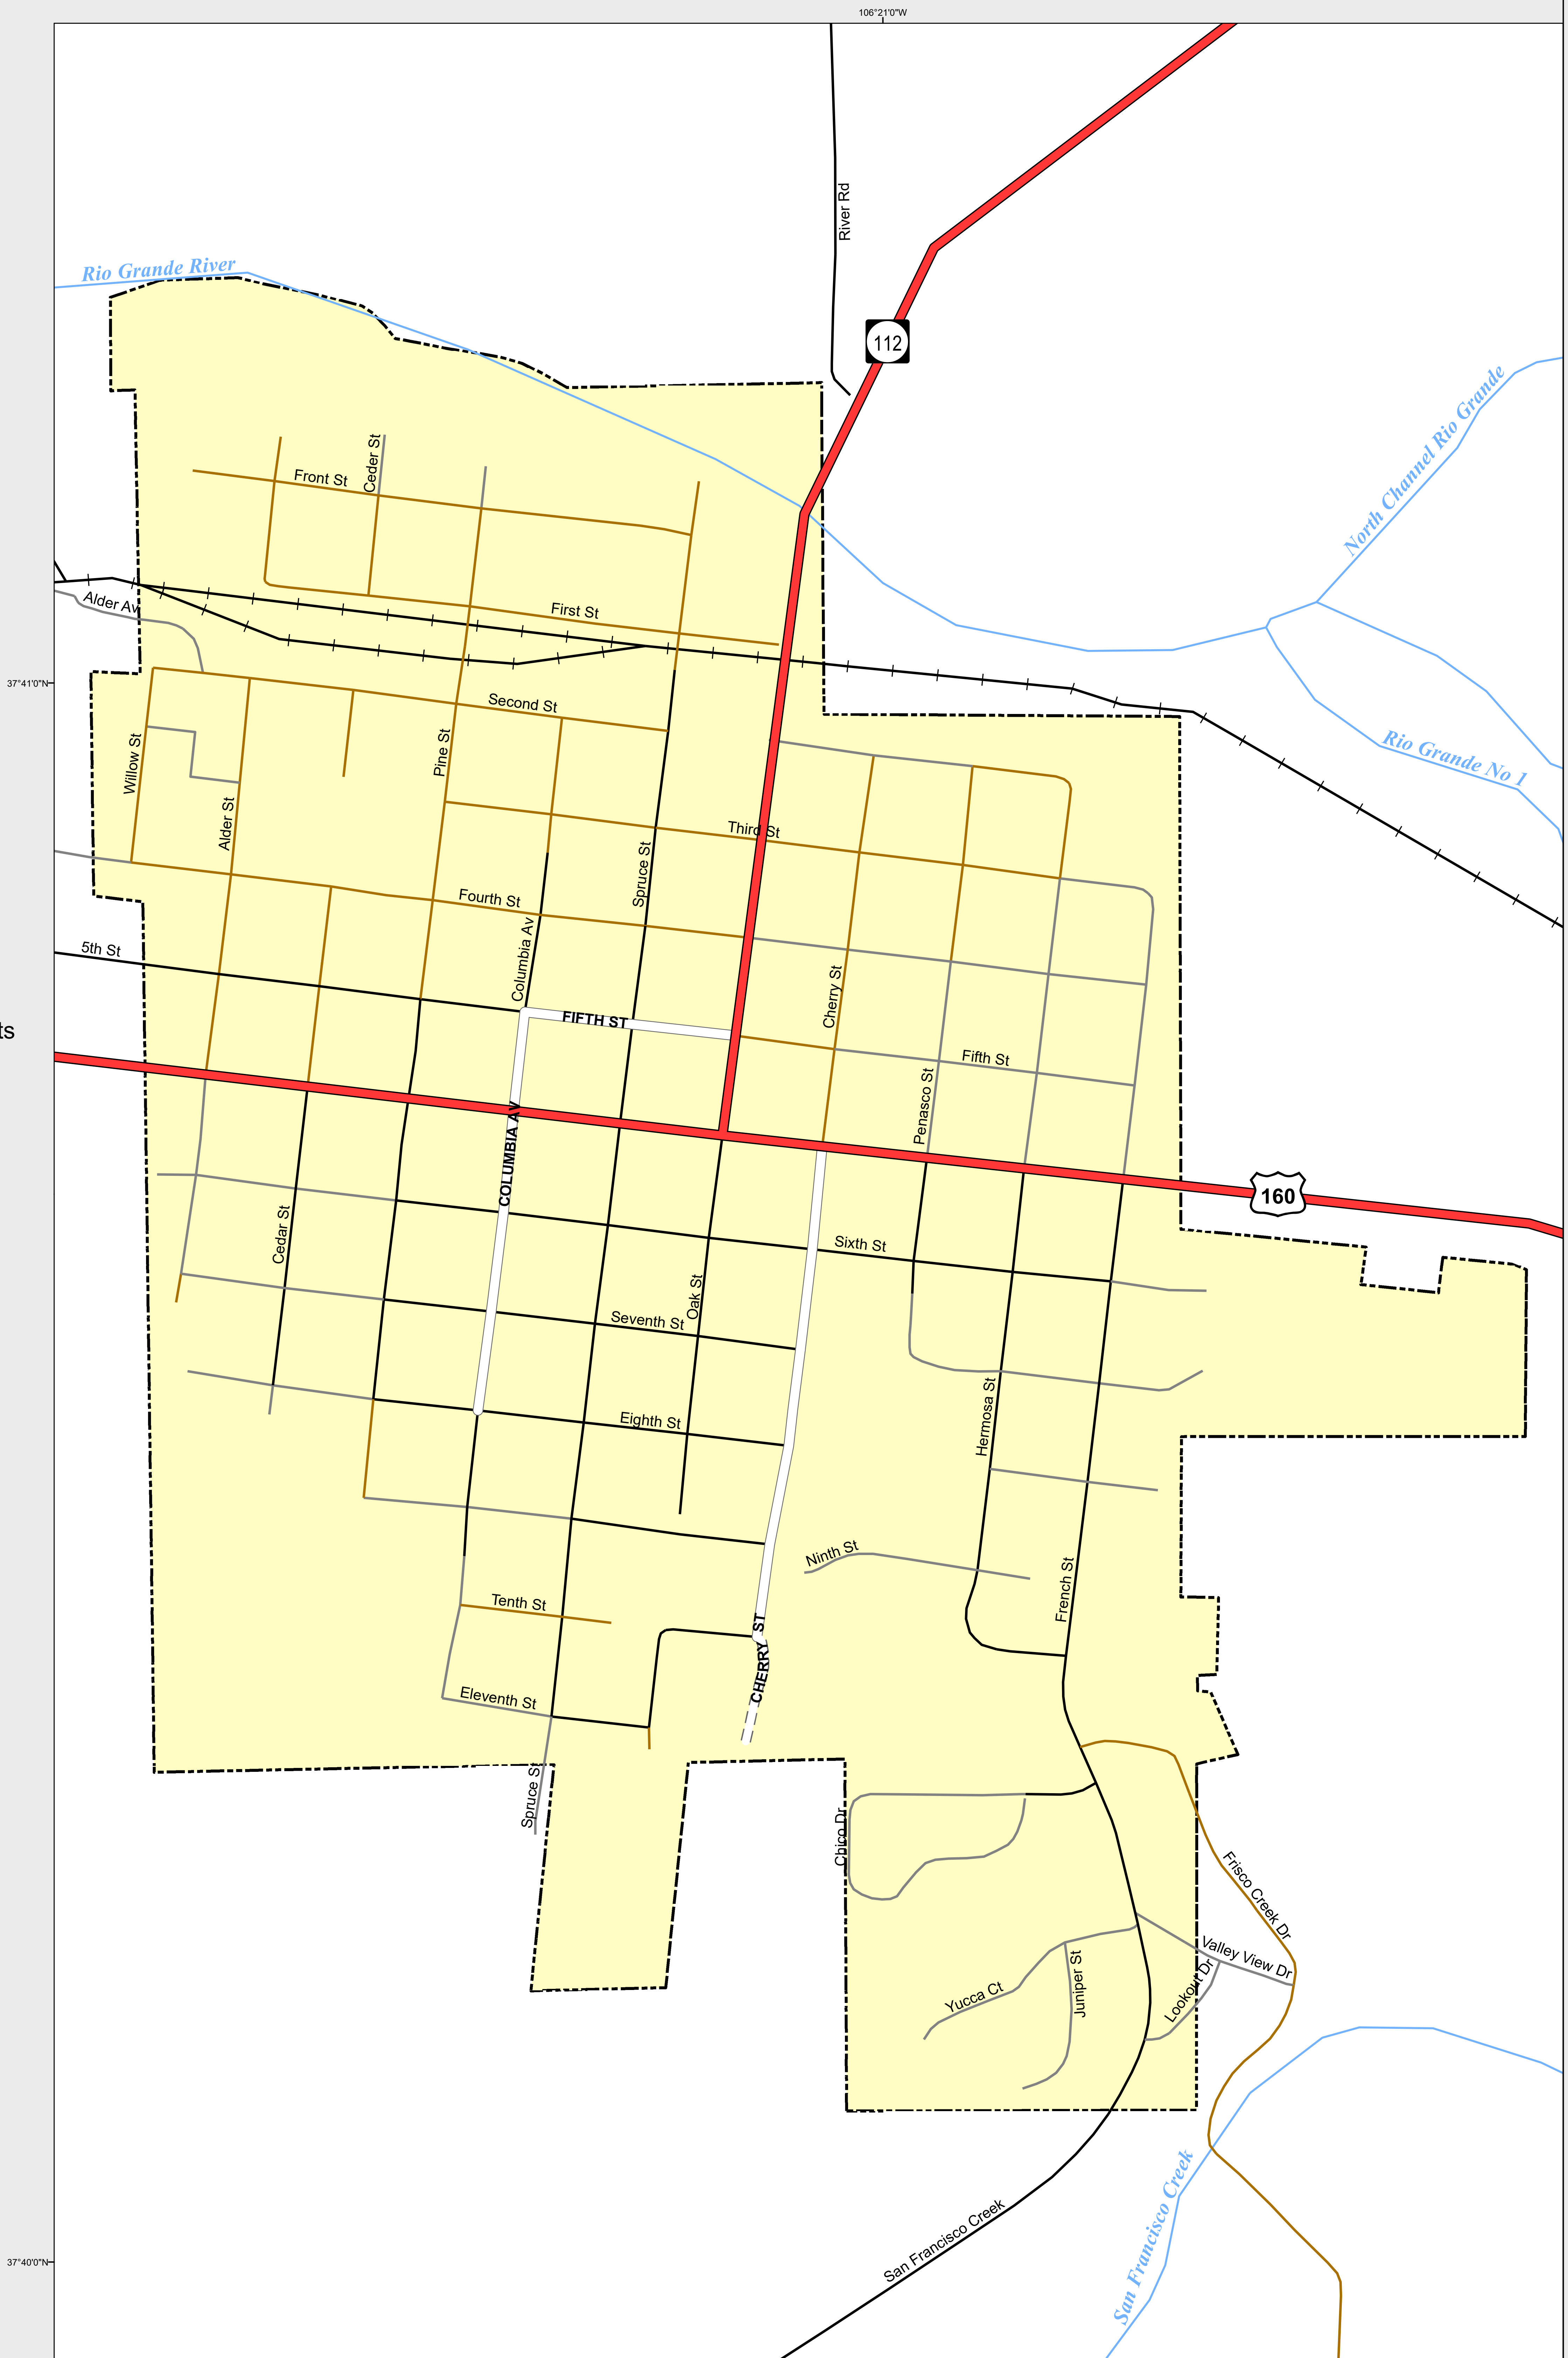

DEL NORTE

-  Highways
- Major Roads**
-  Paved
-  Gravel
-  Bladed
- Local Roads**
-  Paved
-  Gravel
-  Bladed
-  Lakes
-  Railroads
-  Rivers/Streams
- Base Data**
-  City Limits
-  Cemetery
- Public Land Classification**
-  Public Lands
-  State Lands
-  National or State Forest
-  National Parks/Monuments
-  Indian Reservations
-  Military/Federal
-  Wilderness Areas

0 0.065 0.13 Miles

State of Colorado

This city is located in the following count(ies):
Rio Grande

CDOT does not guarantee the accuracy of any information presented, is not liable in any respect for any errors, or omissions and is not responsible for determining fitness for use in this map. Source of landowner data is COMaP v9. This map does not imply permission of public access.