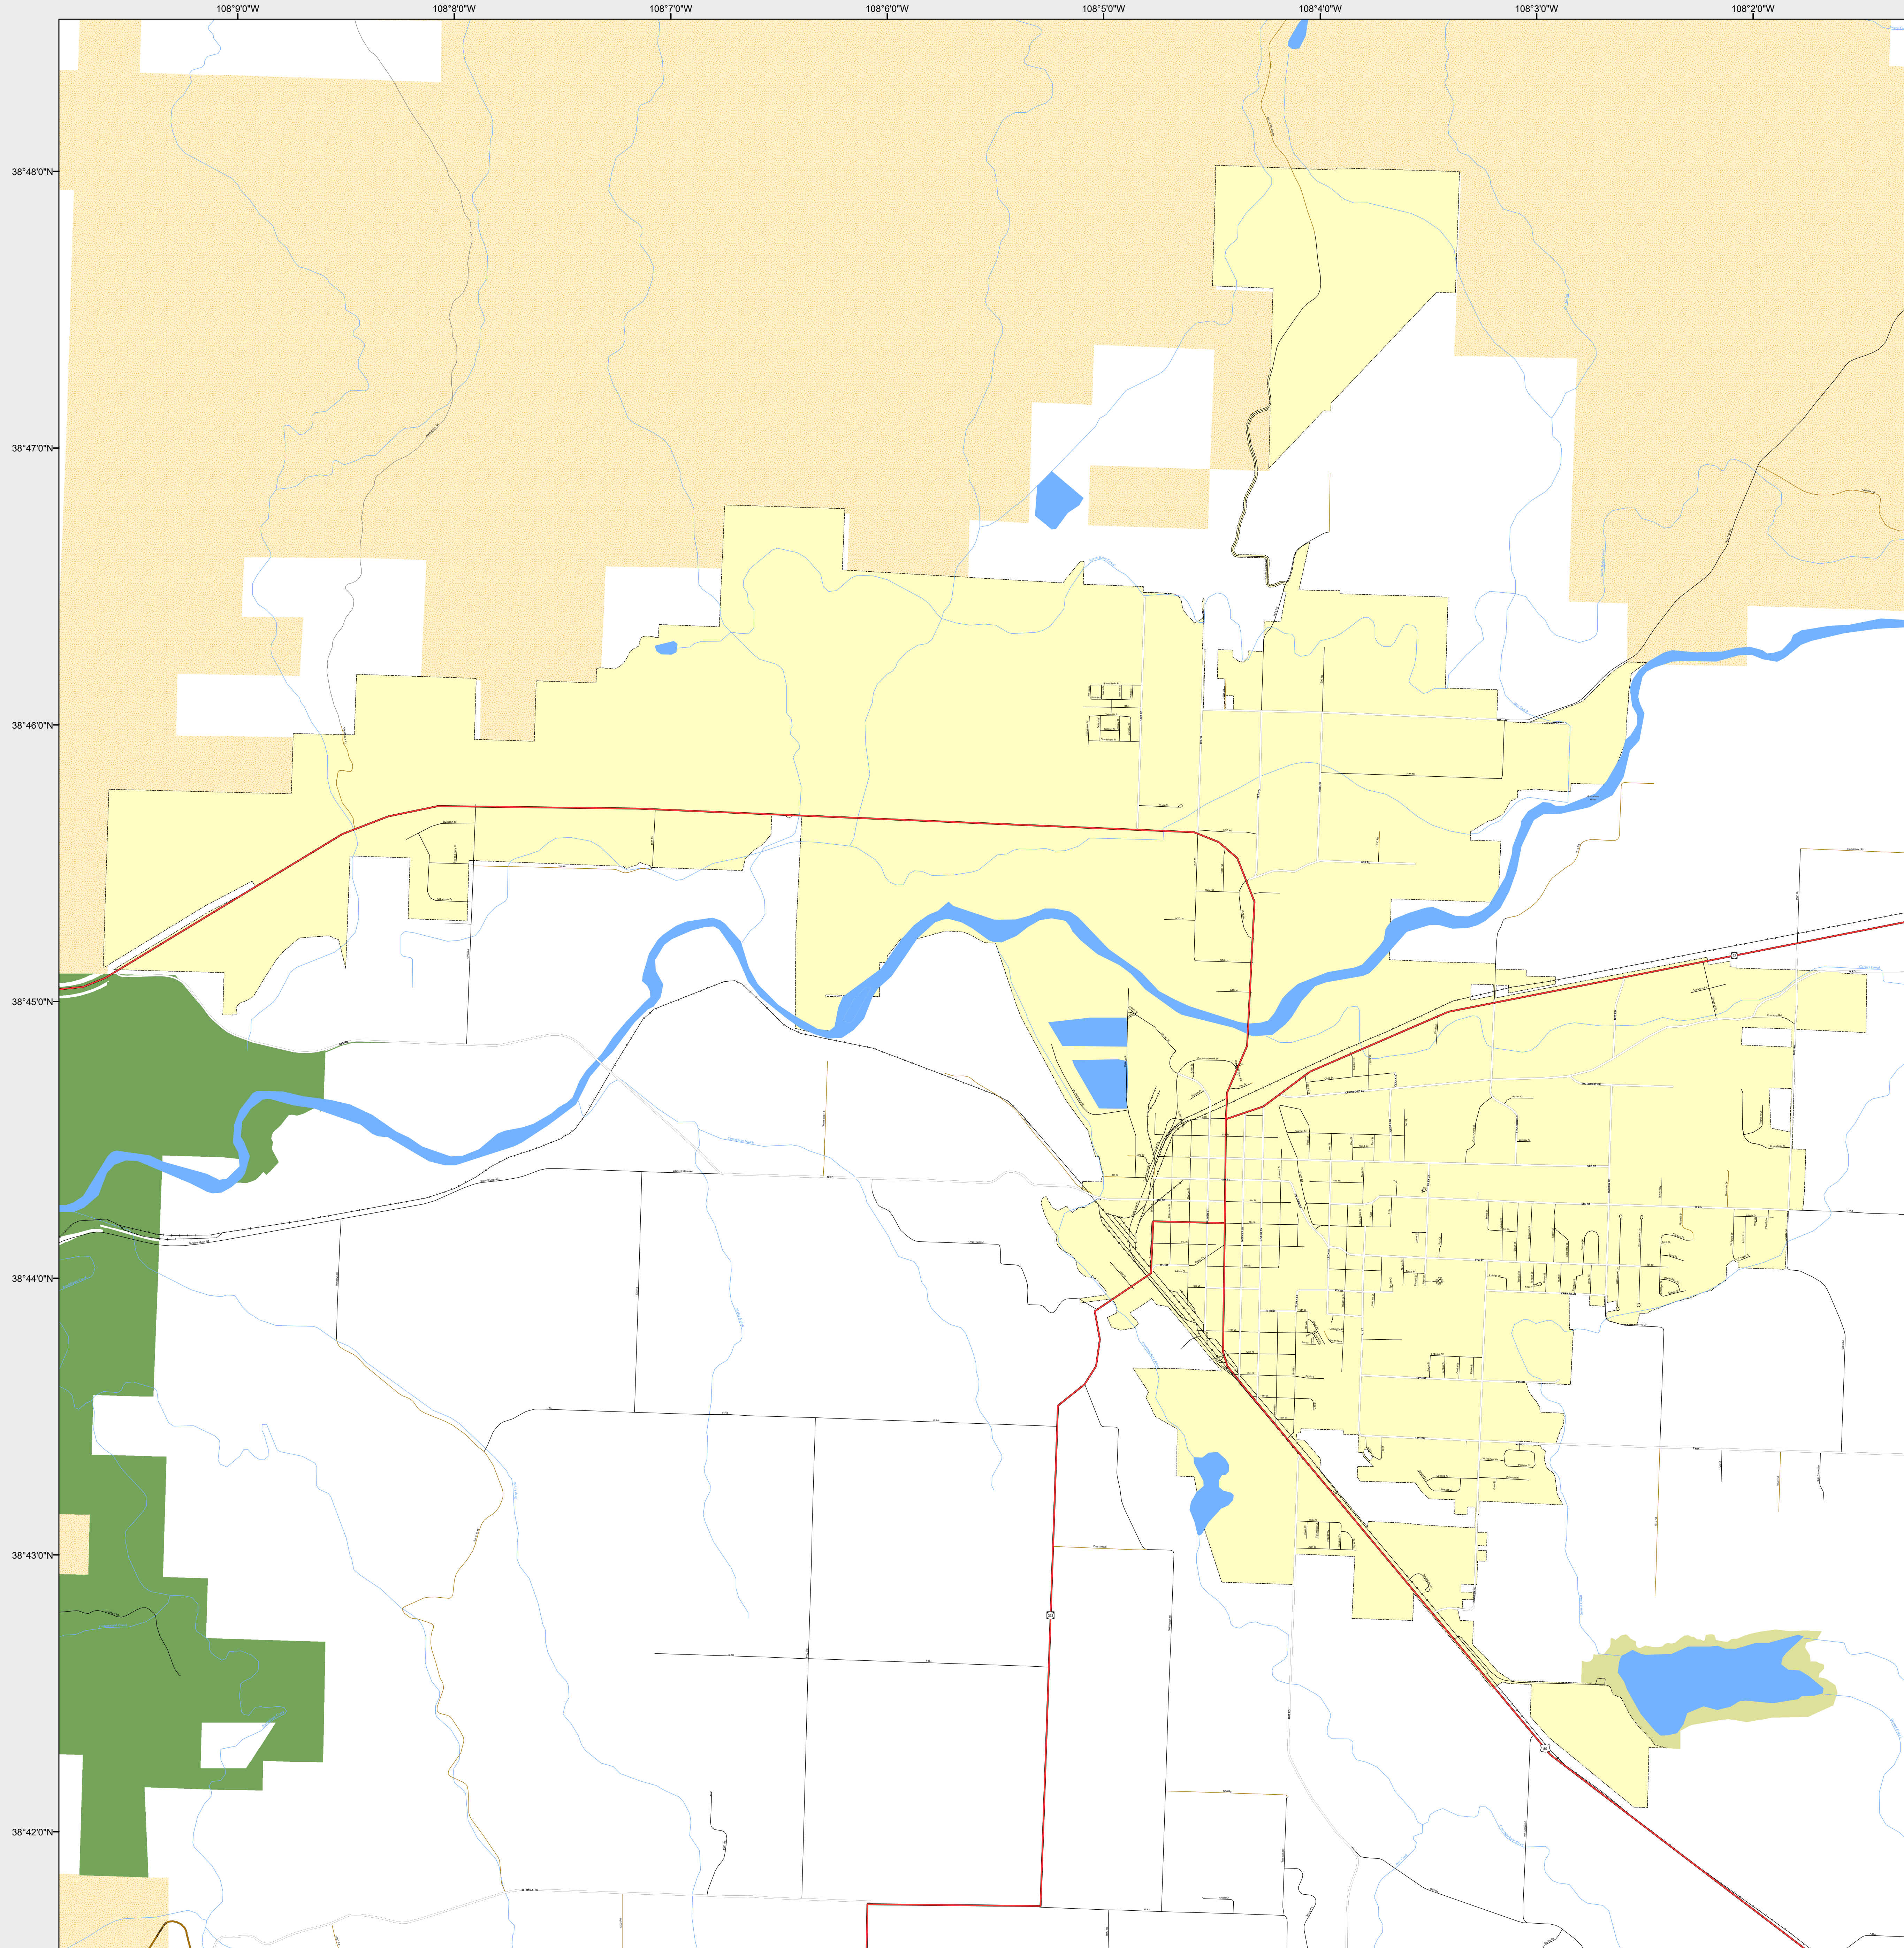

DELTA

-  Highways
- Major Roads
 -  Paved
 -  Gravel
 -  Bladed
- Local Roads
 -  Paved
 -  Gravel
 -  Bladed
- Base Data
 -  City Limits
 -  Counties
 -  Cemetery
 -  Lakes
 -  Rivers/Streams
 -  Railroads
- Public Land Classification
 -  Public Lands
 -  State Lands
 -  National or State Forest
 -  National Parks/Monuments
 -  Indian Reservations
 -  Military/Federal
 -  Wilderness Areas

State of Colorado

This city is located in the following count(ies):
Delta

CDOT does not guarantee the accuracy of any information presented, is not liable in any respect for any errors, or omissions and is not responsible for determining fitness for use in this map. Source of landowner data is COMaP v9. This map does not imply permission of public access.