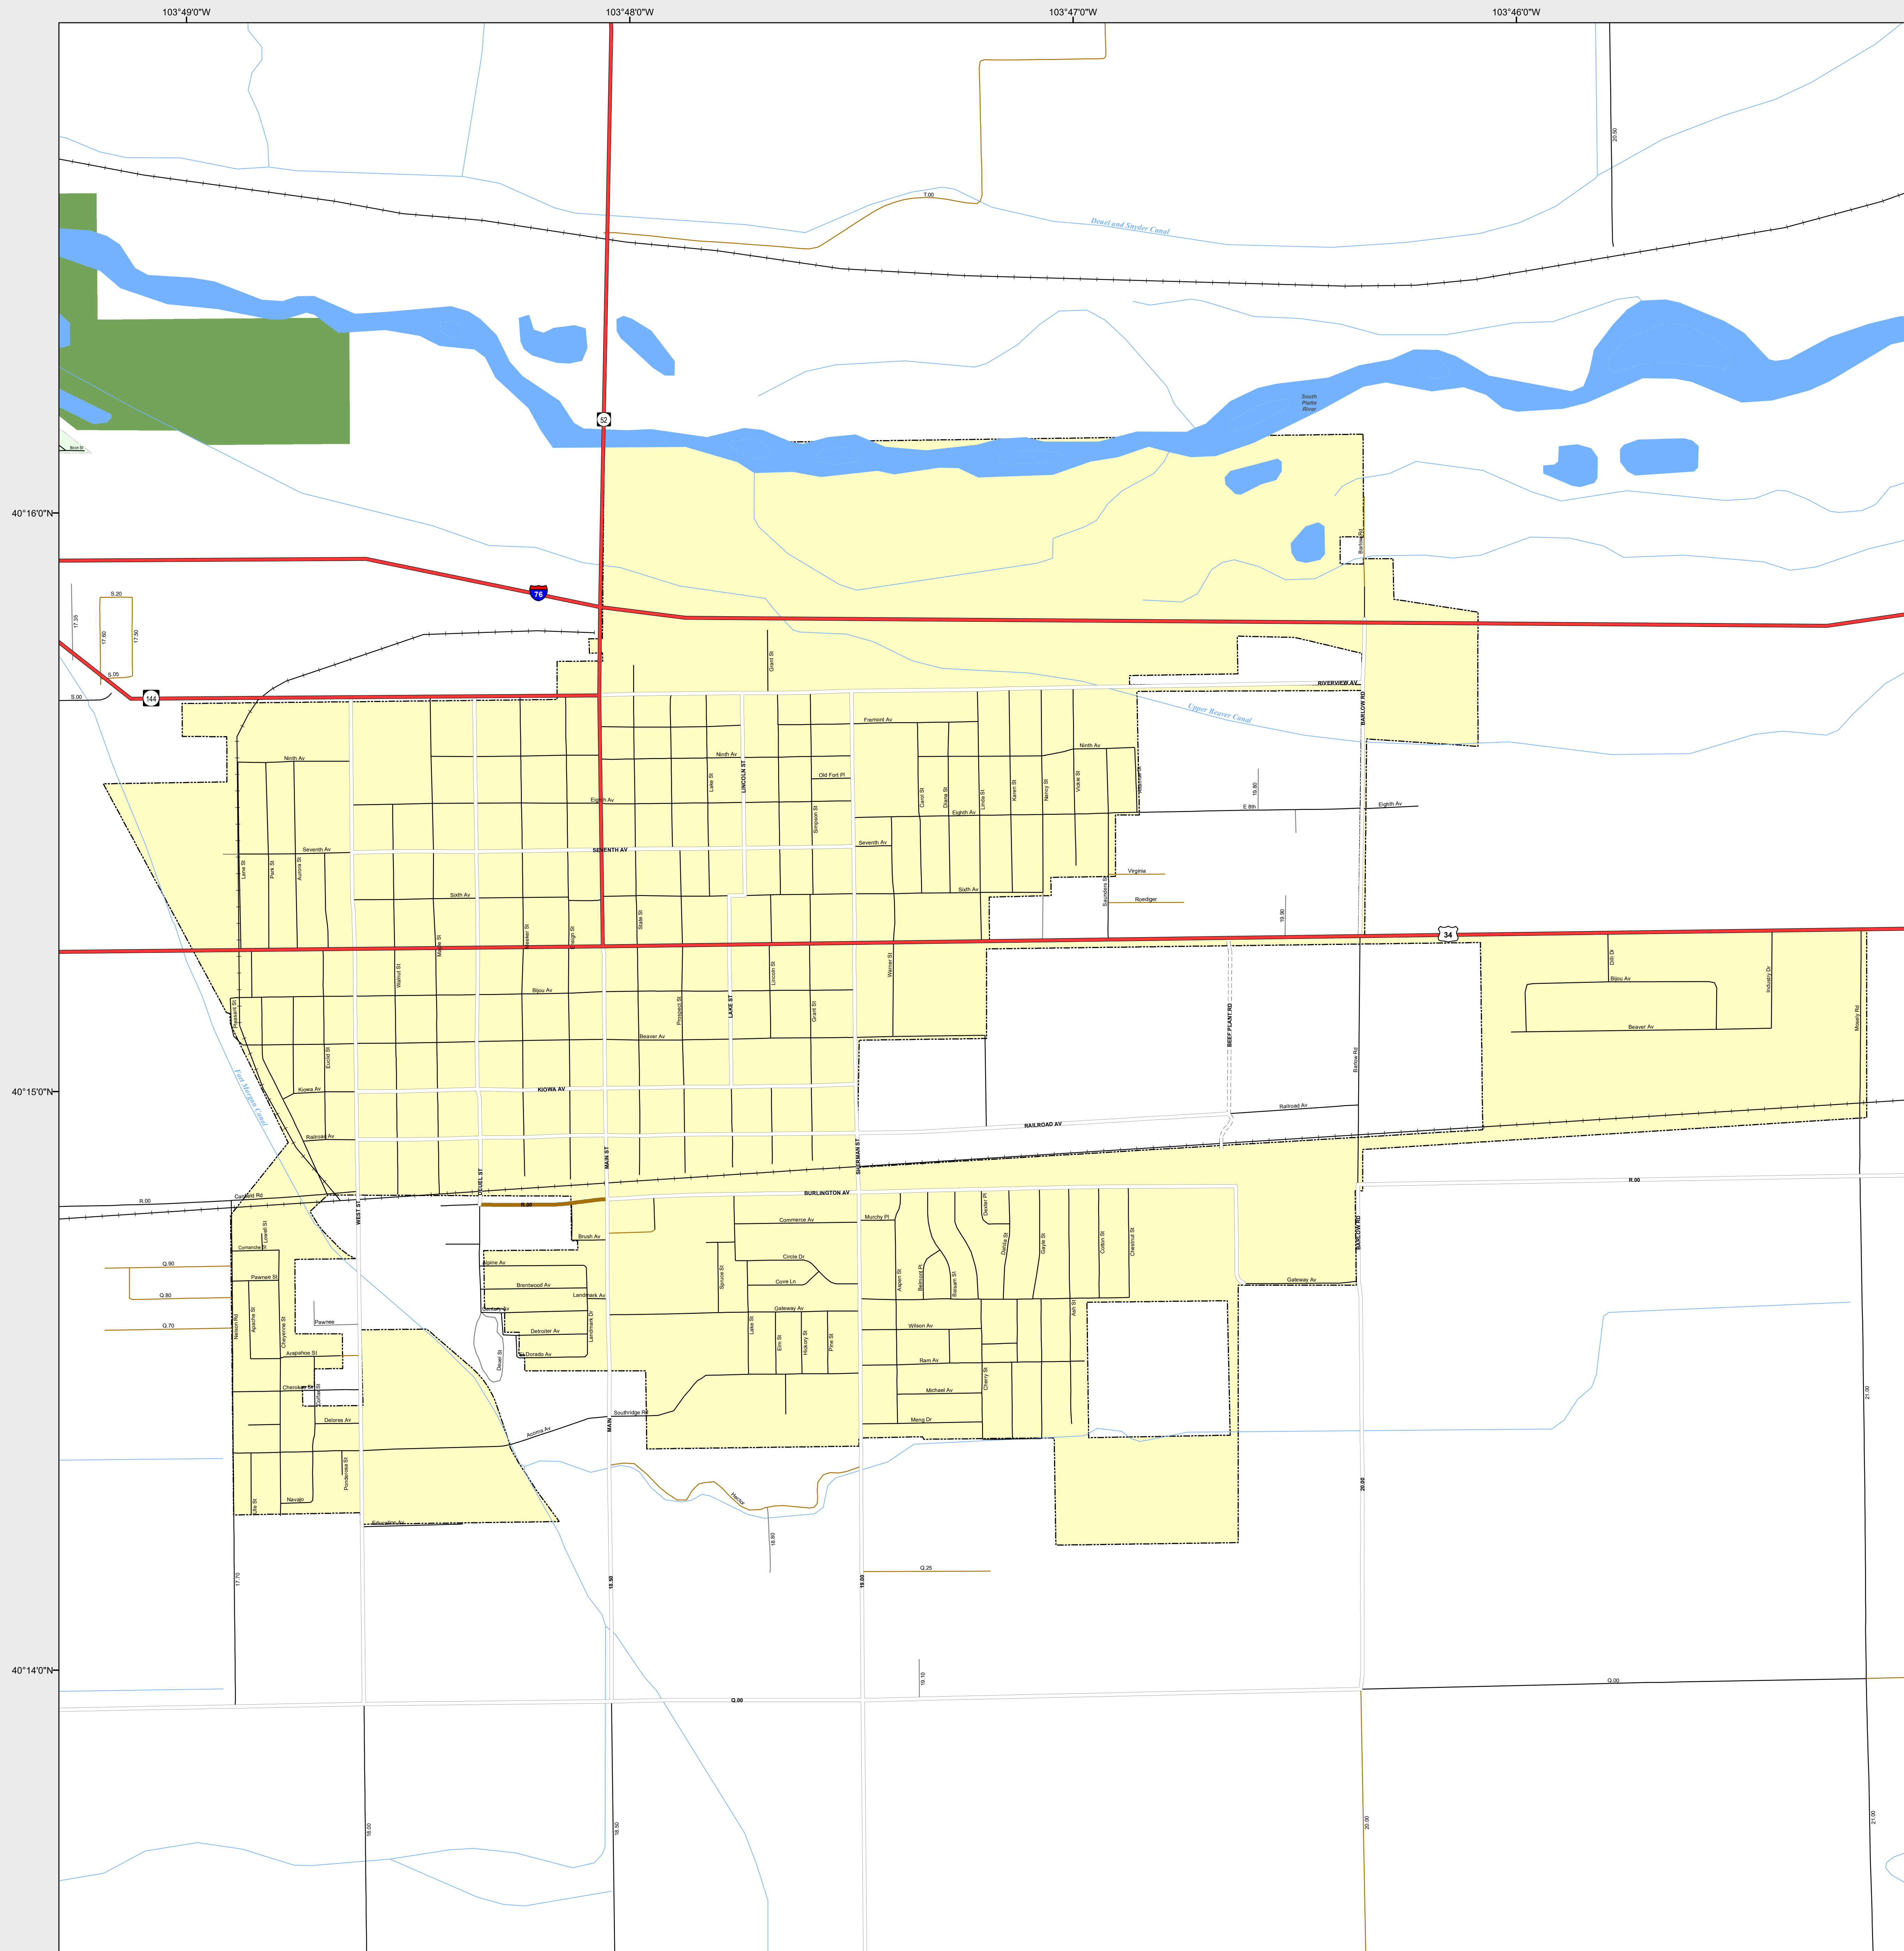

FORT MORGAN

- Highways
- Major Roads**
- Paved
- Gravel
- Bladed
- Local Roads**
- Paved
- Gravel
- Bladed
- Base Data**
- City Limits
- Counties
- Cemetery
- Lakes
- Rivers/Streams
- Railroads
- Public Land Classification**
- Public Lands
- State Lands
- National or State Forest
- National Parks/Monuments
- Indian Reservations
- Military/Federal
- Wilderness Areas

State of Colorado
This city is located in the following count(ies):
Morgan

CDOT does not guarantee the accuracy of any information presented, is not liable in any respect for any errors, or omissions and is not responsible for determining fitness for use in this map. Source of landowner data is COMaP v9. This map does not imply permission of public access.