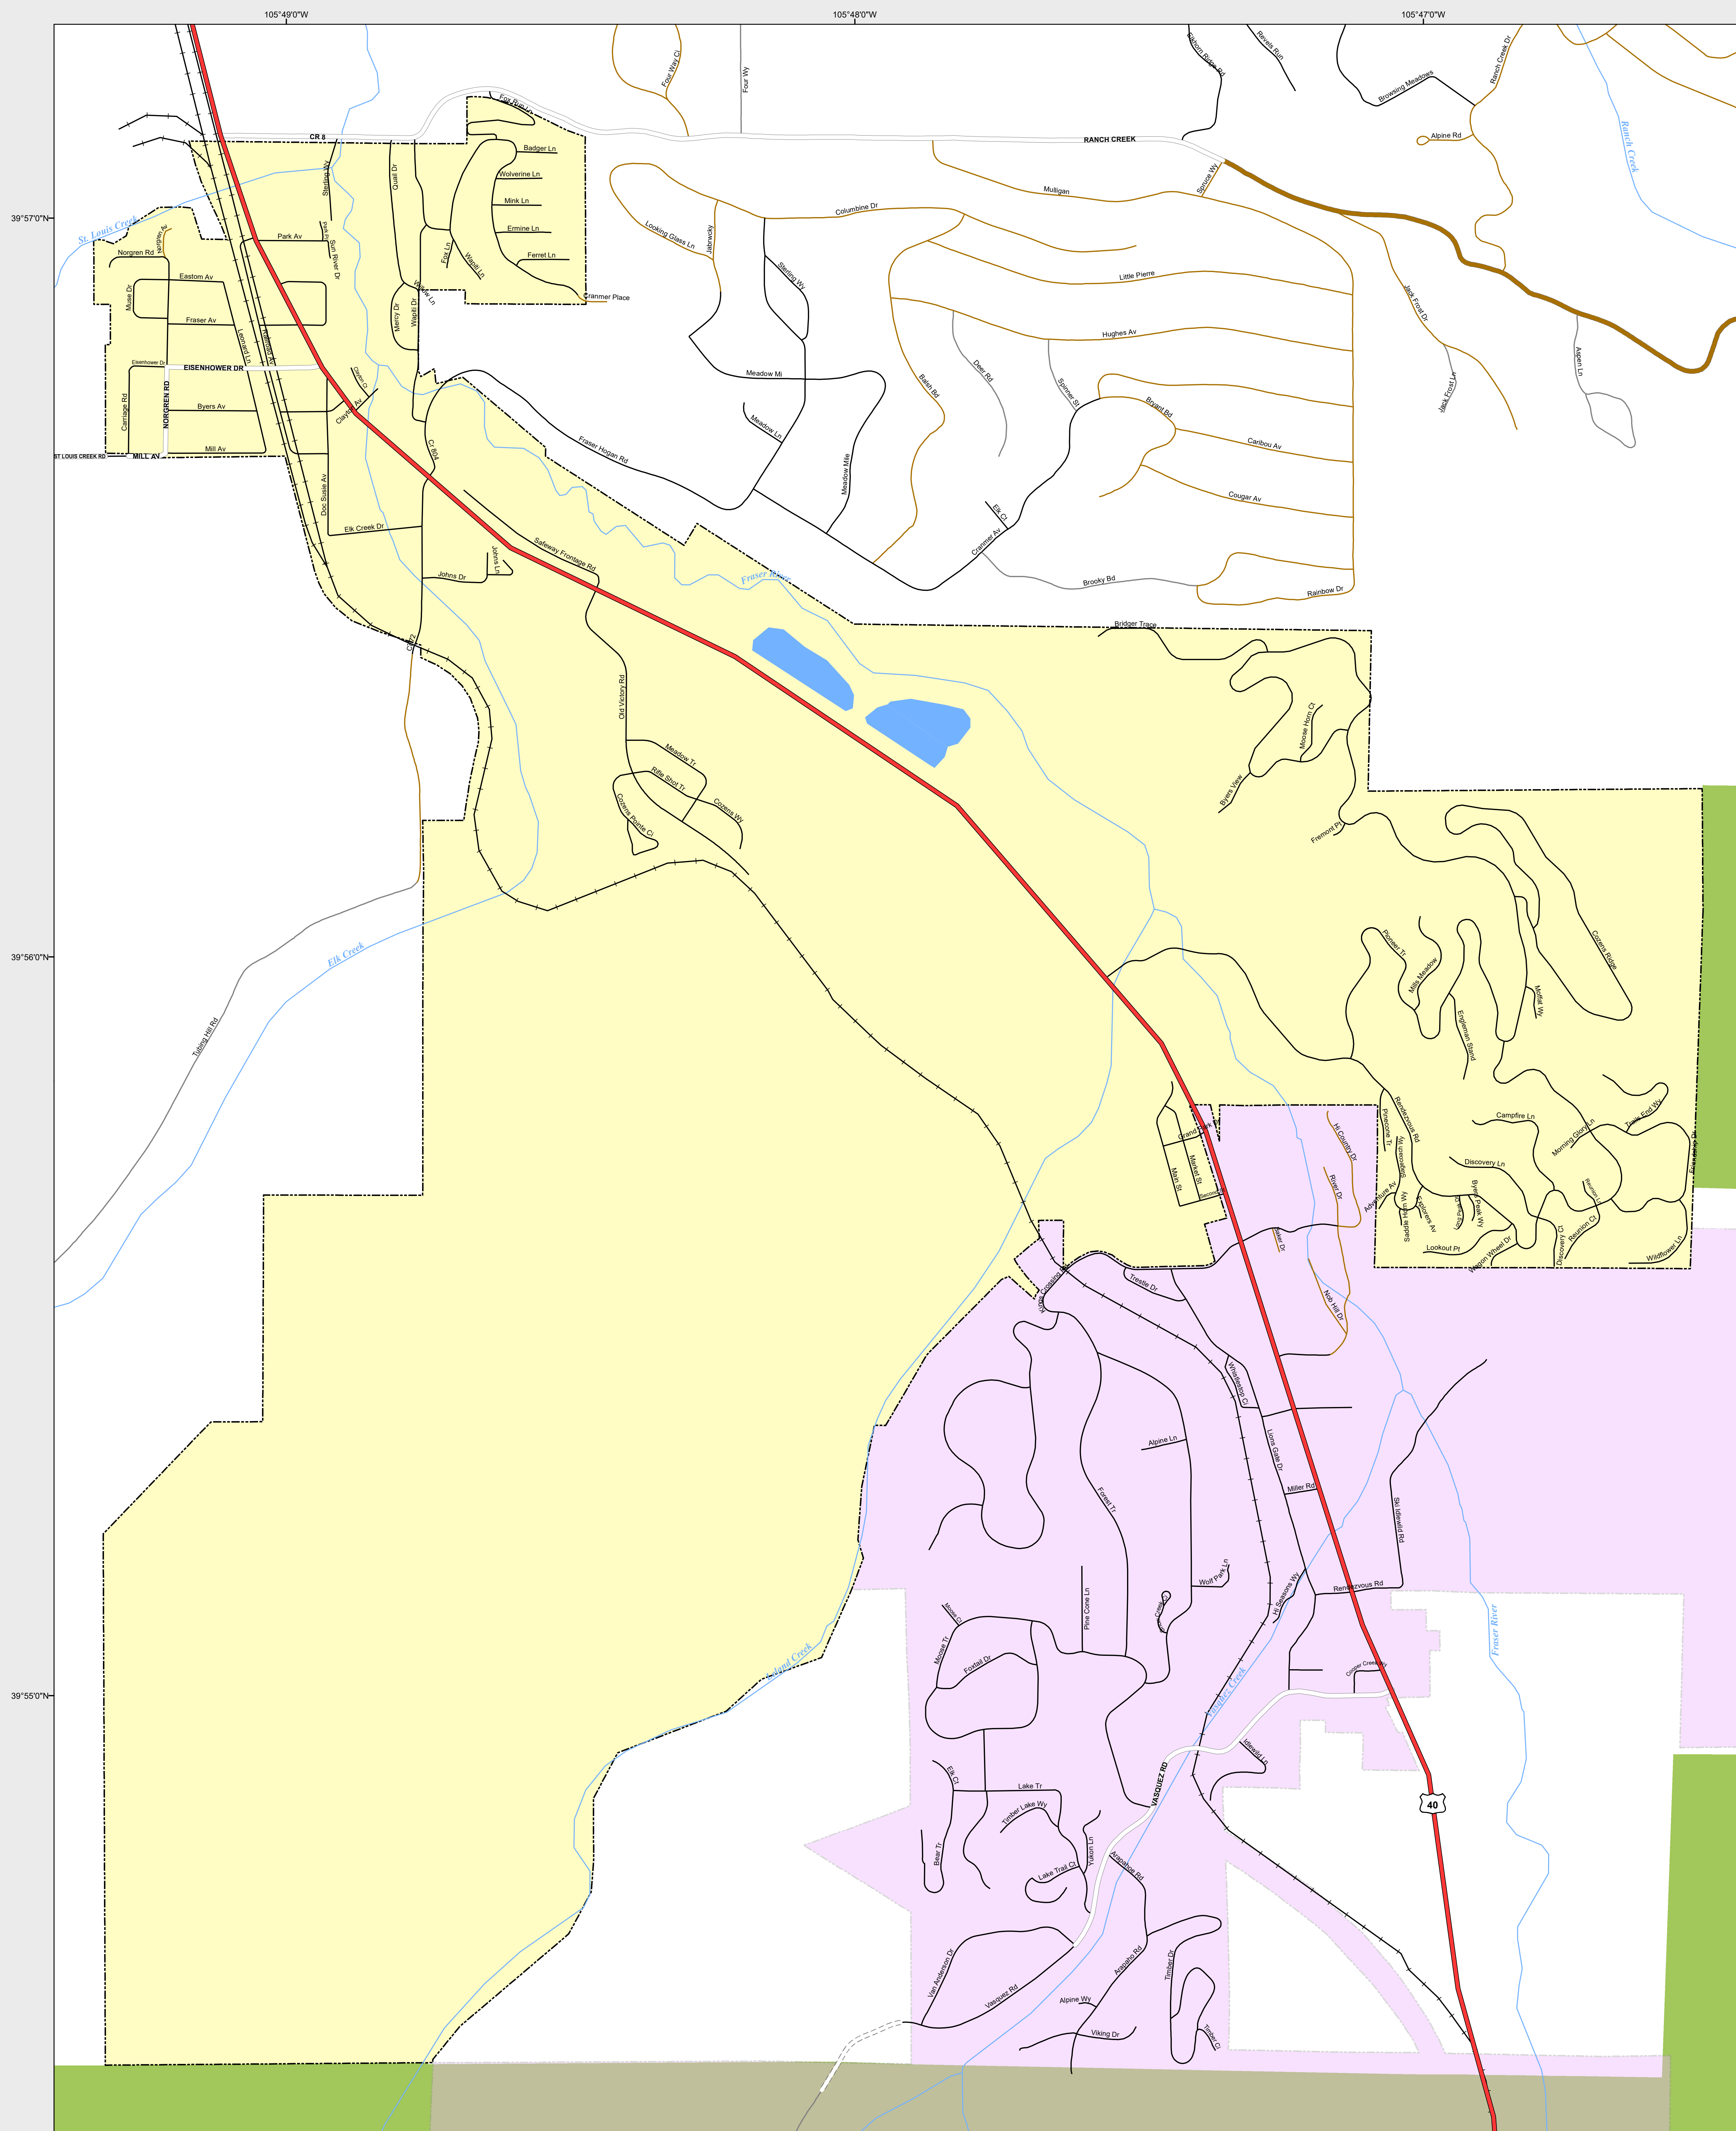

# FRASER

-  Highways
- Major Roads**
-  Paved
-  Gravel
-  Bladed
- Local Roads**
-  Paved
-  Gravel
-  Bladed
- Base Data**
-  City Limits
-  Counties
-  Cemetery
-  Lakes
-  Rivers/Streams
-  Railroads
- Public Land Classification**
-  Public Lands
-  State Lands
-  National or State Forest
-  National Parks/Monuments
-  Indian Reservations
-  Military/Federal
-  Wilderness Areas

**State of Colorado**  
This city is located in the following count(ies):  
Grand

CDOT does not guarantee the accuracy of any information presented, is not liable in any respect for any errors, or omissions and is not responsible for determining fitness for use in this map. Source of landowner data is COMaP v9. This map does not imply permission of public access.