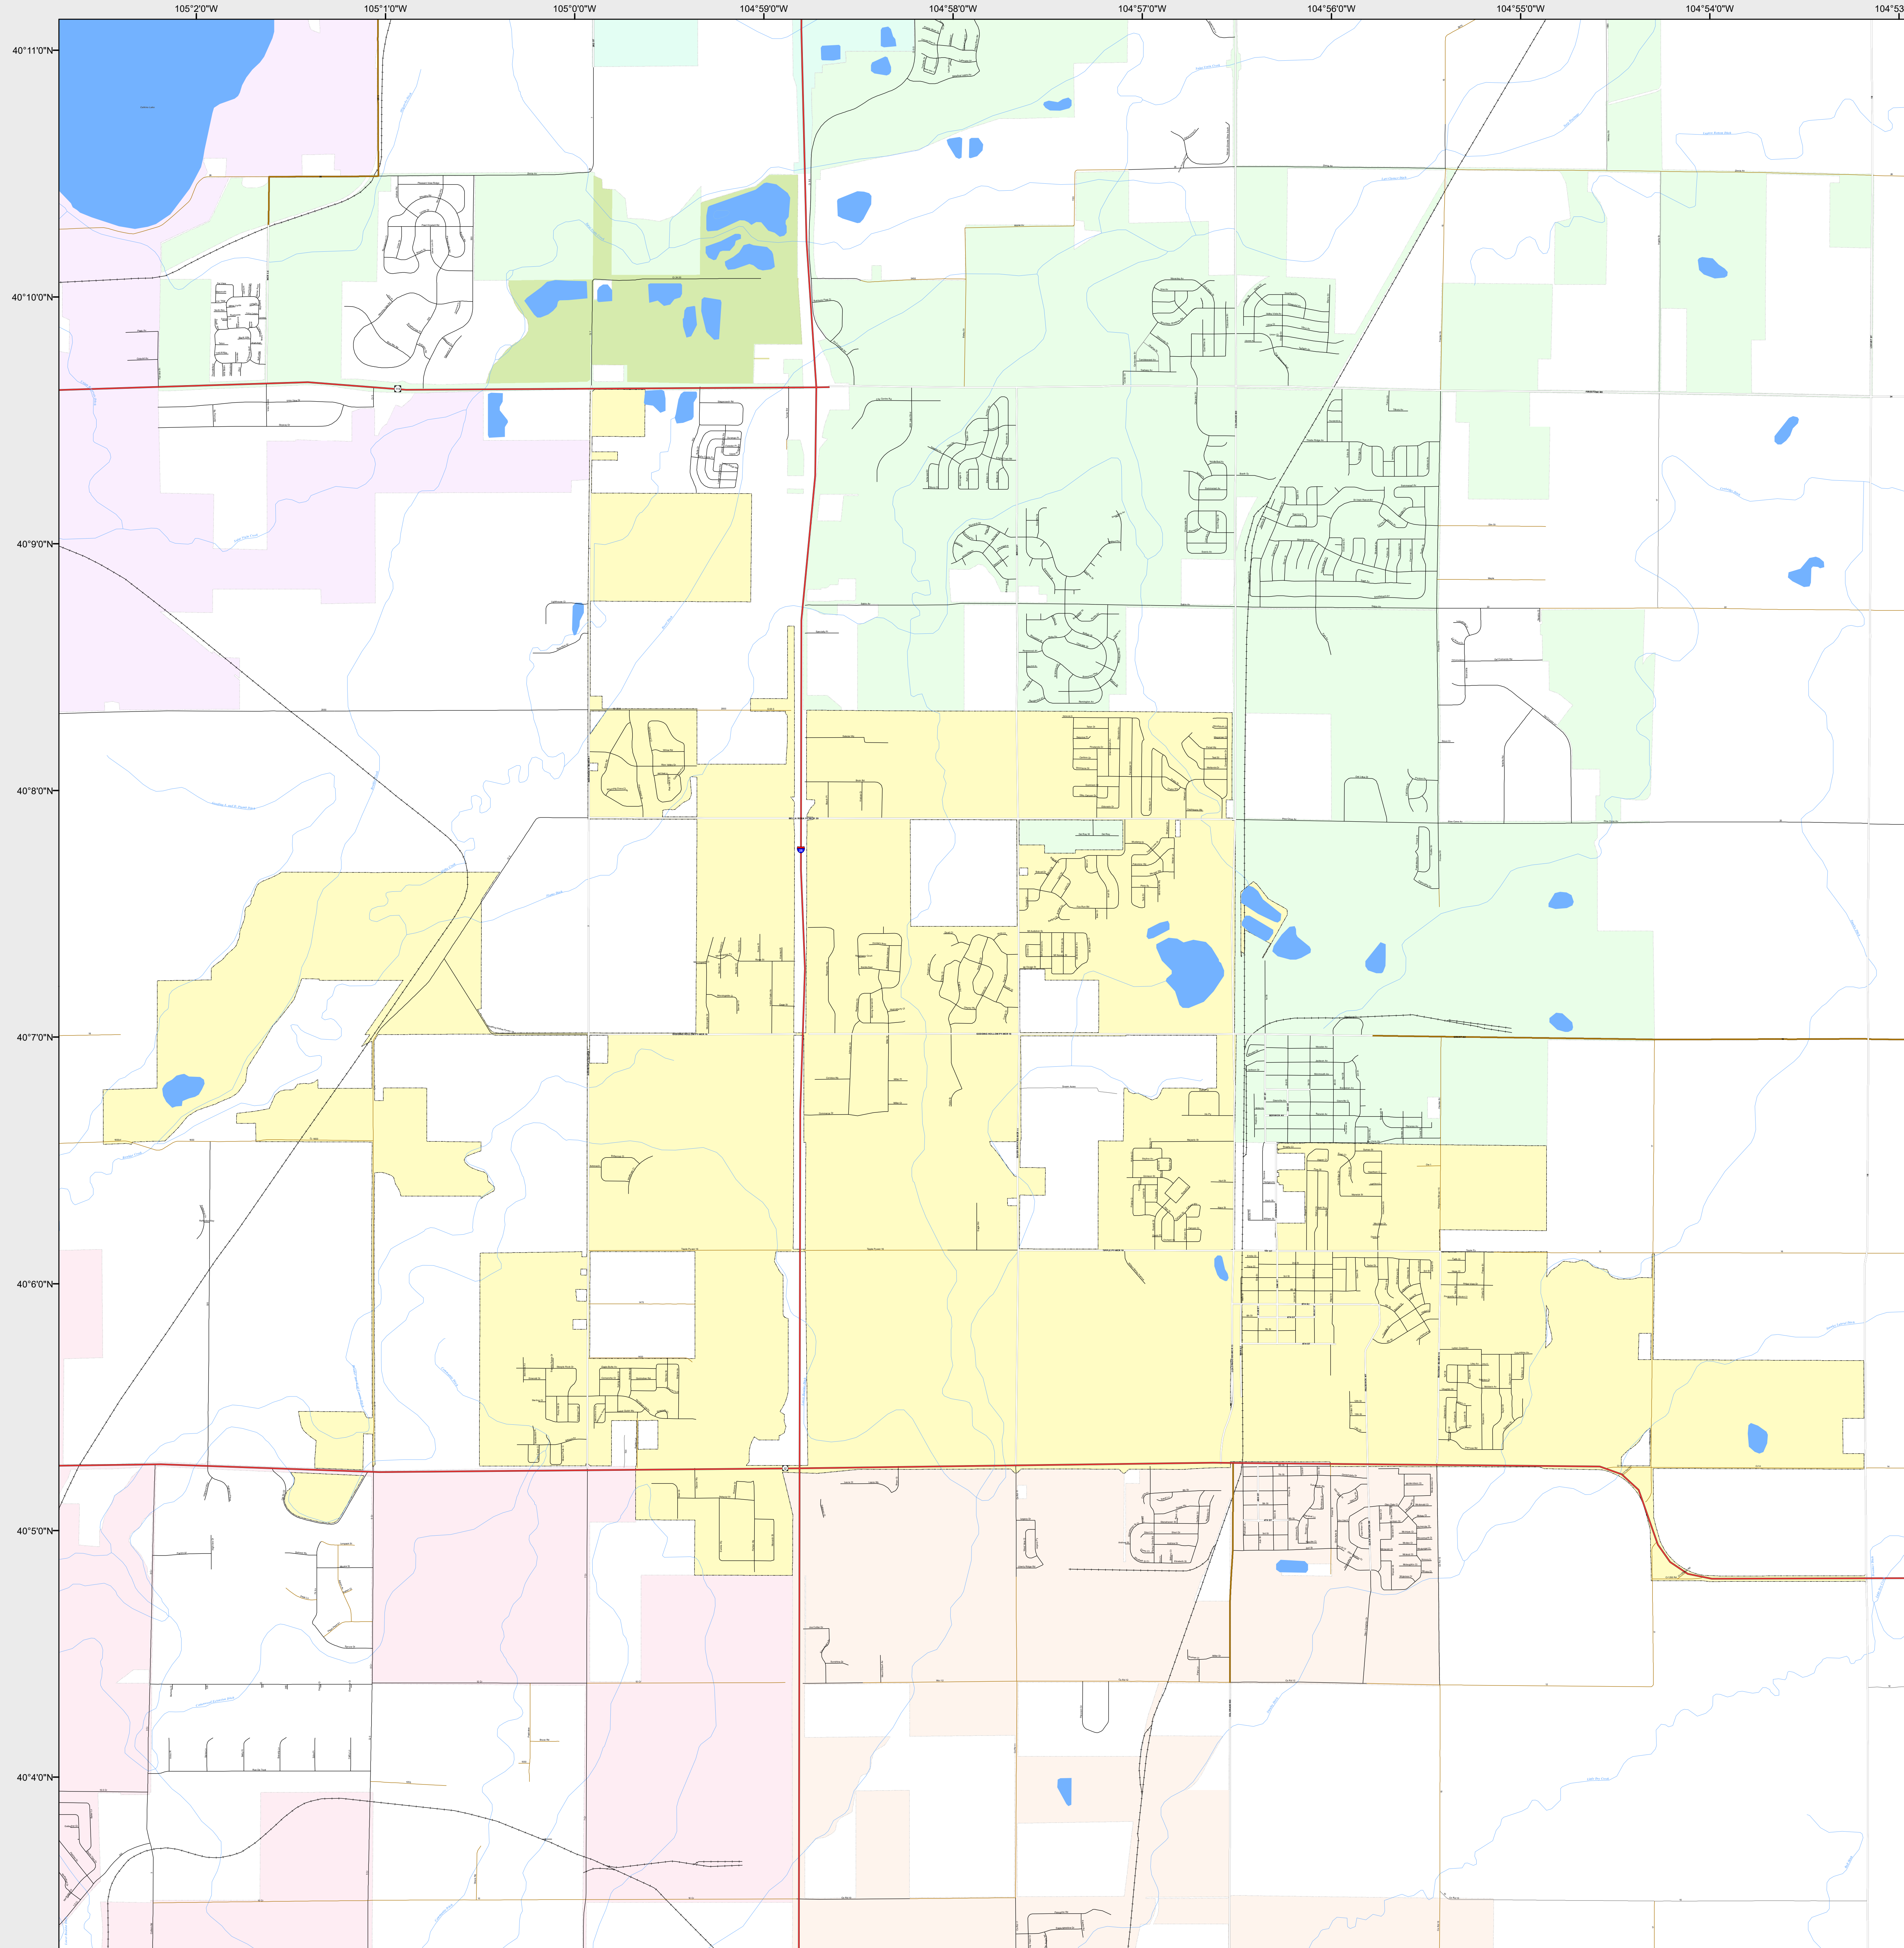

FREDERICK

-  Highways
- Major Roads
 -  Paved
 -  Gravel
 -  Bladed
- Local Roads
 -  Paved
 -  Gravel
 -  Bladed
- Base Data
 -  City Limits
 -  Counties
 -  Cemetery
 -  Lakes
 -  Rivers/Streams
 -  Railroads
- Public Land Classification
 -  Public Lands
 -  State Lands
 -  National or State Forest
 -  National Parks/Monuments
 -  Indian Reservations
 -  Military/Federal
 -  Wilderness Areas

State of Colorado
This city is located in the following count(ies):
Weld

CDOT does not guarantee the accuracy of any information presented, is not liable in any respect for any errors, or omissions and is not responsible for determining fitness for use in this map. Source of landowner data is COMaP v9. This map does not imply permission of public access.