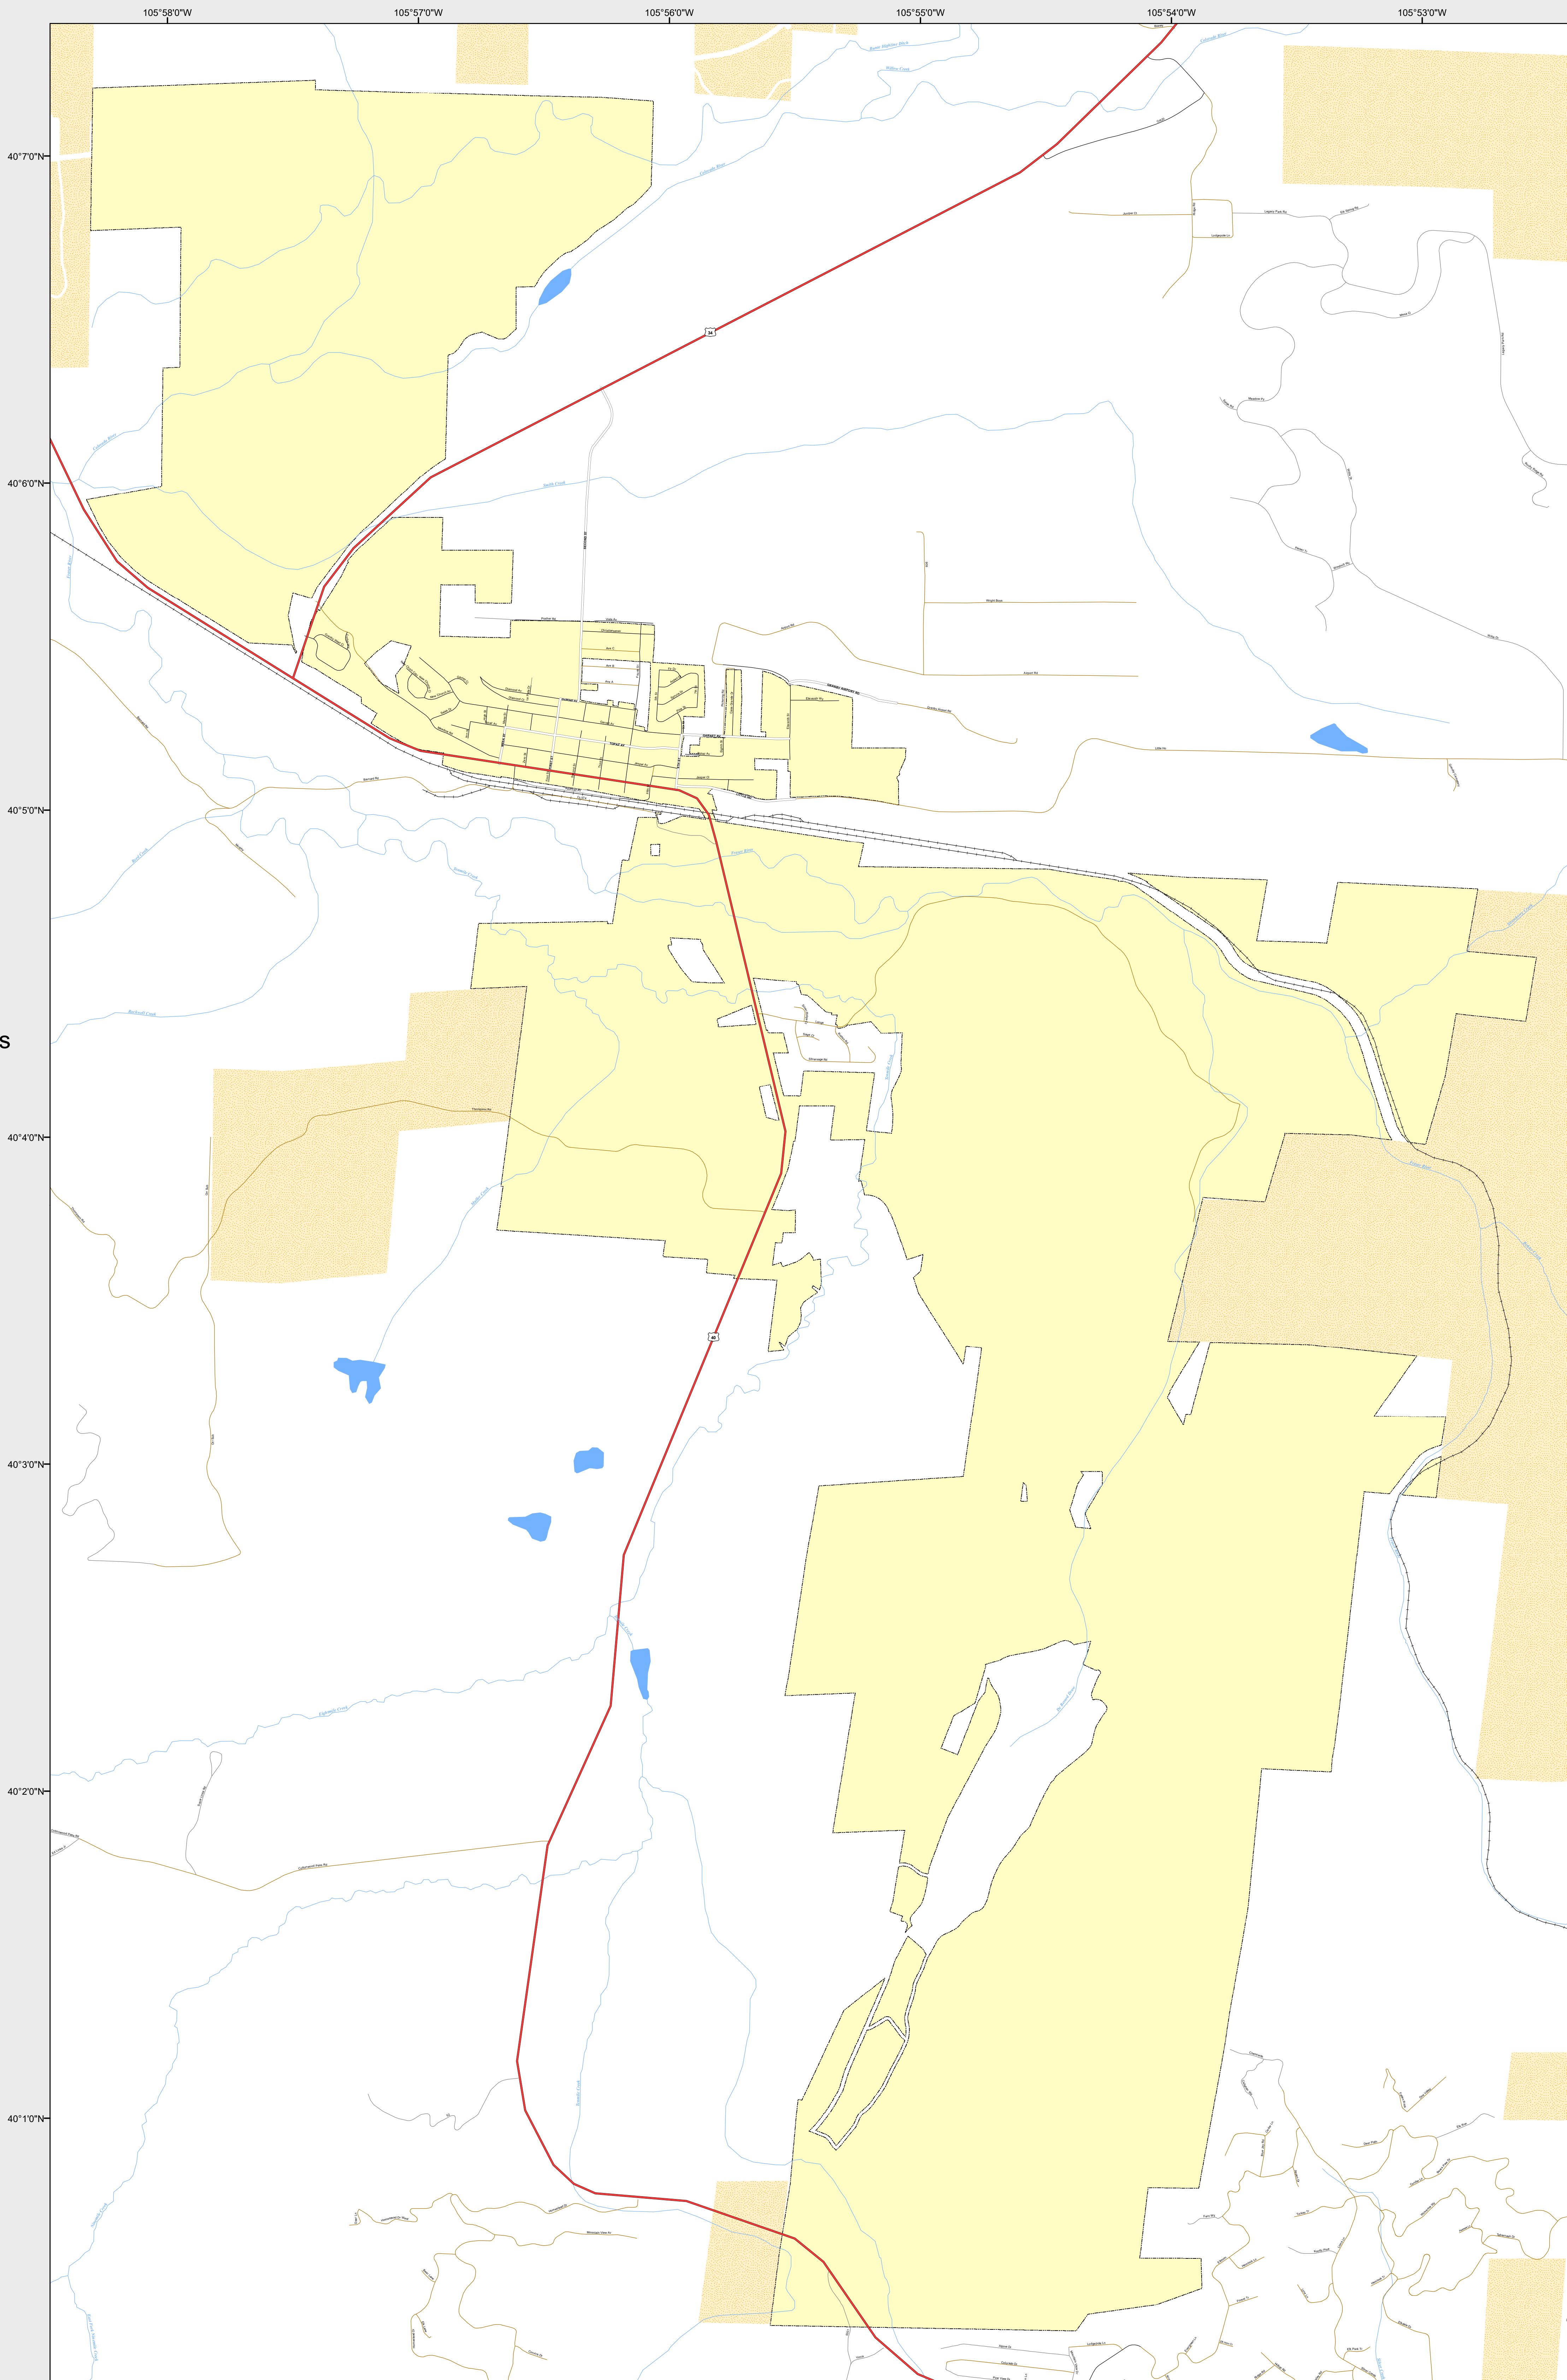

GRANBY

-  Highways
- Major Roads**
-  Paved
-  Gravel
-  Bladed
- Local Roads**
-  Paved
-  Gravel
-  Bladed
-  Lakes
-  Railroads
-  Rivers/Streams
- Base Data**
-  City Limits
-  Cemetery
- Public Land Classification**
-  Public Lands
-  State Lands
-  National or State Forest
-  National Parks/Monuments
-  Indian Reservations
-  Military/Federal
-  Wilderness Areas

0 0.3 0.6 Miles

State of Colorado

This city is located in the following count(ies):
Grand

CDOT does not guarantee the accuracy of any information presented, is not liable in any respect for any errors, or omissions and is not responsible for determining fitness for use in this map. Source of landowner data is COMaP v9. This map does not imply permission of public access.