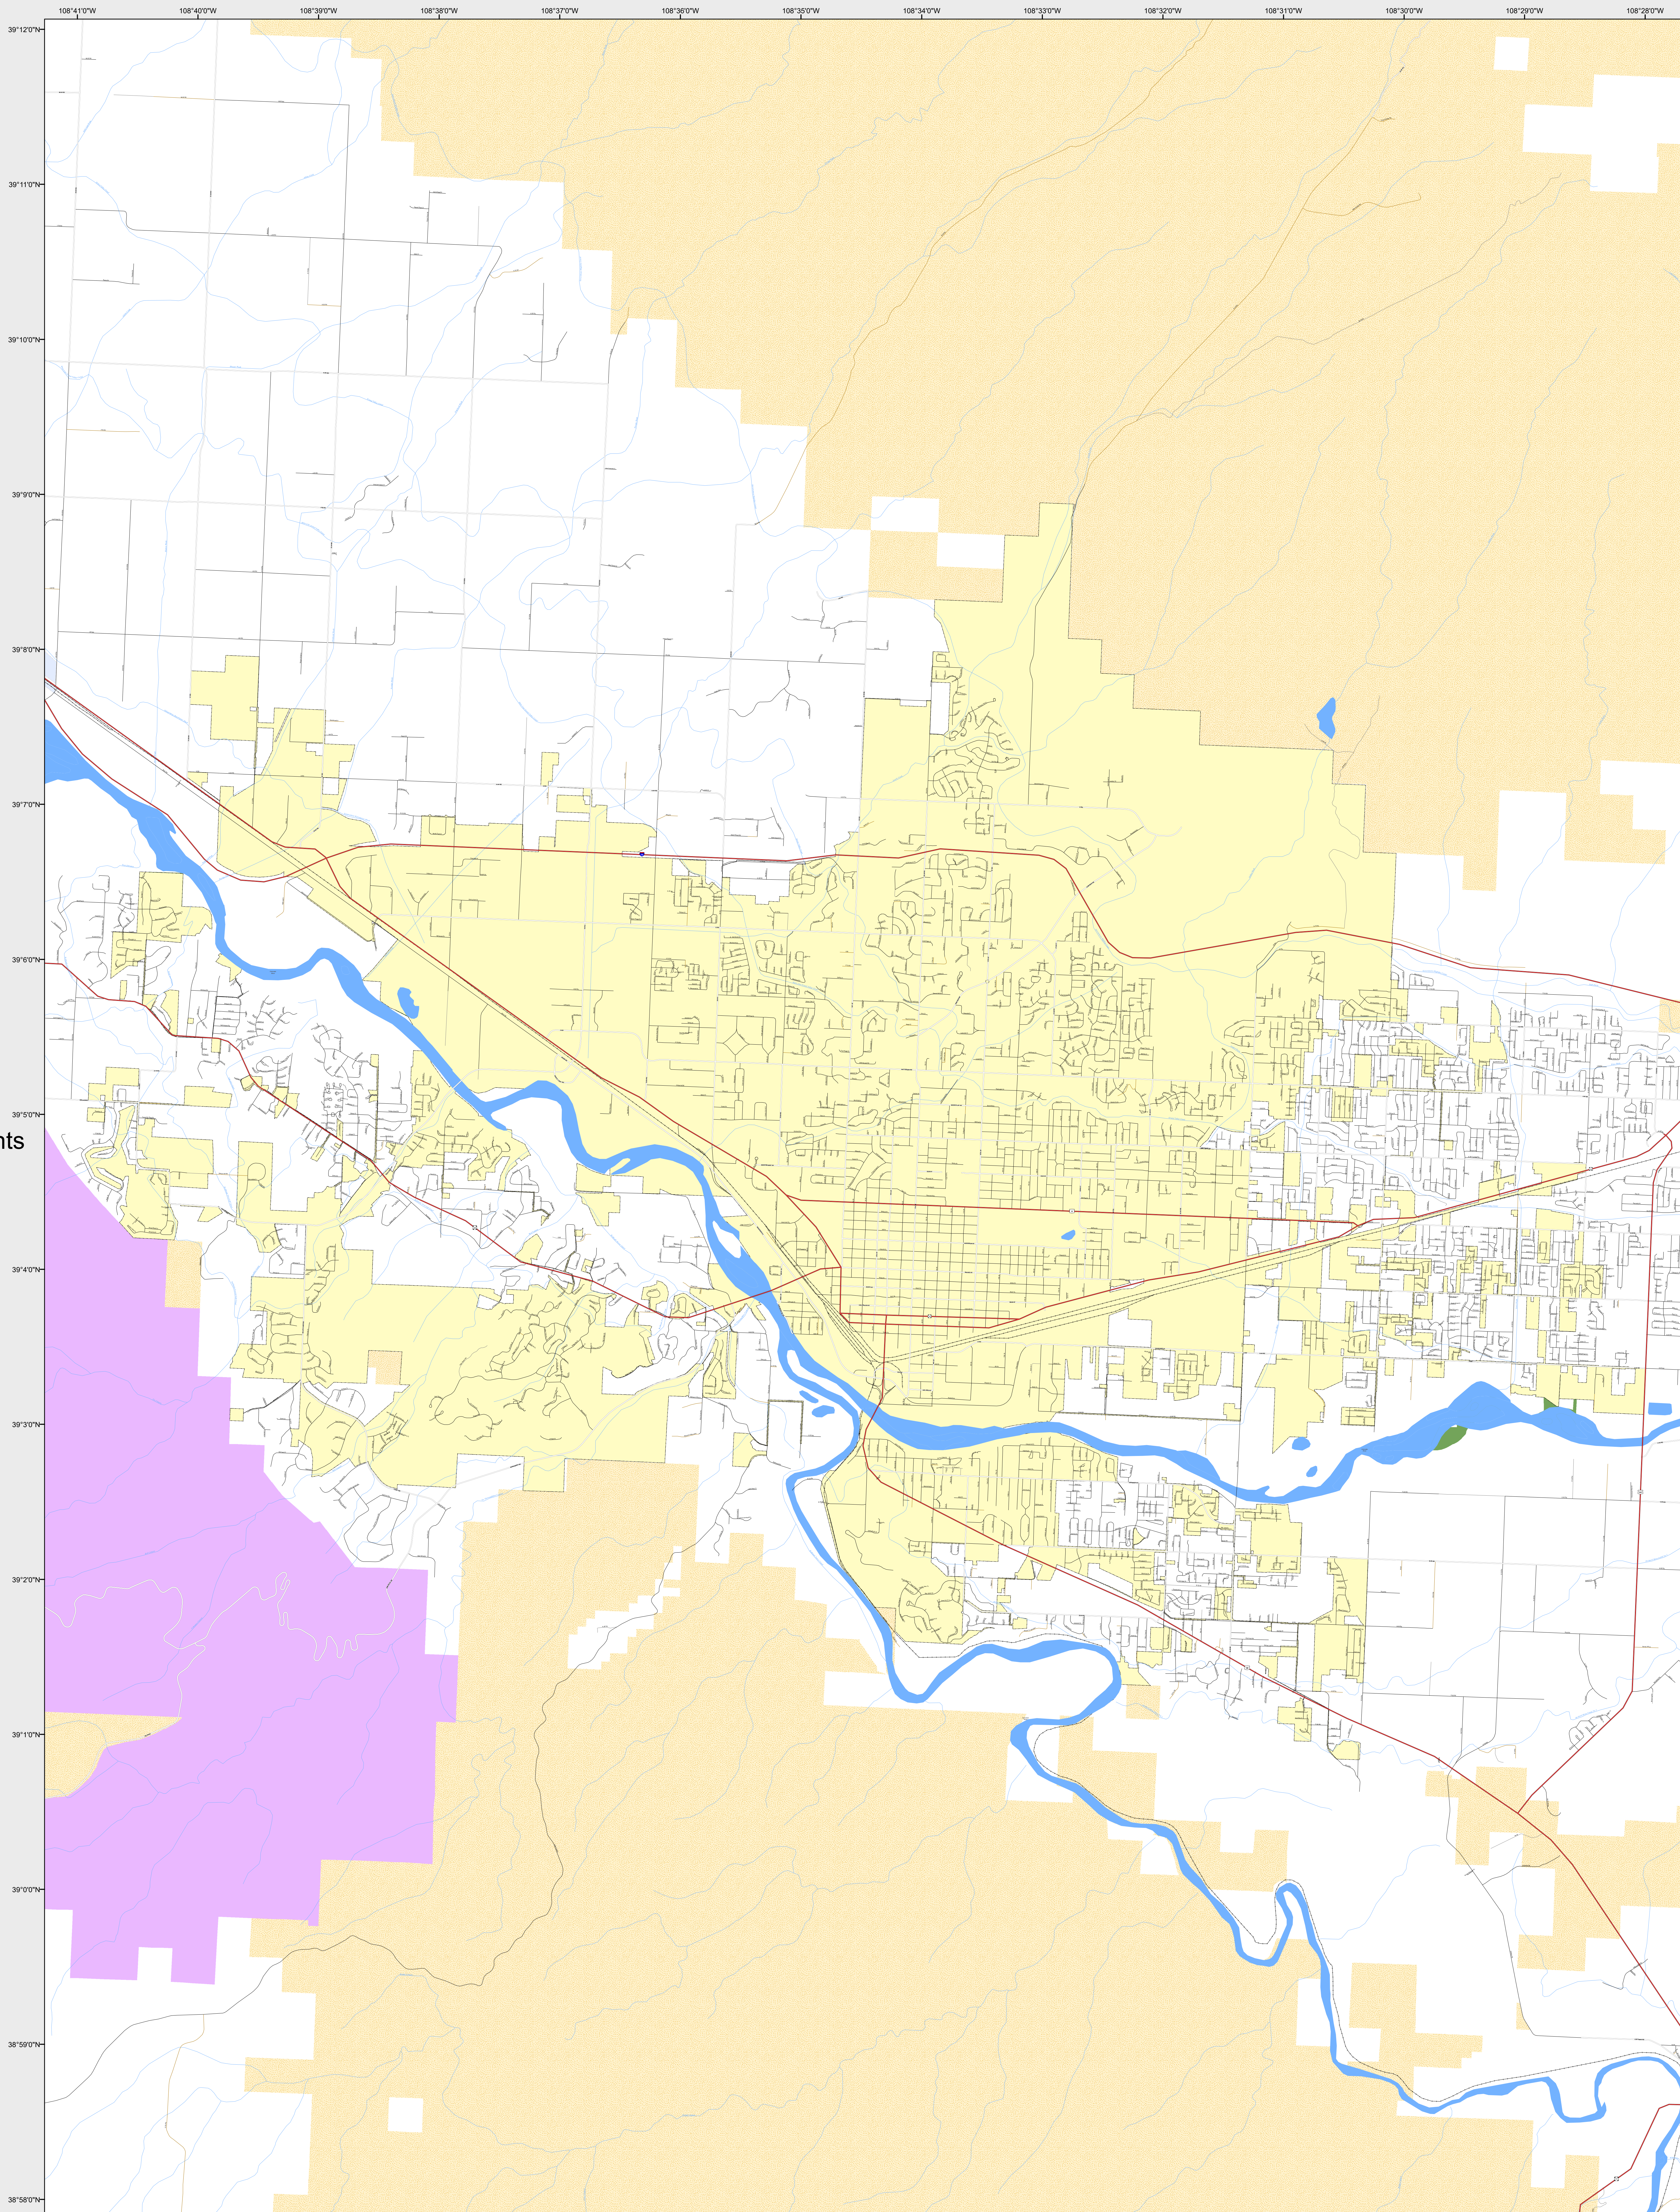

GRAND JUNCTION

- Highways
- **Major Roads**
- Paved
- Gravel
- Bladed
- **Local Roads**
- Paved
- Gravel
- Bladed
- **Base Data**
- City Limits
- Counties
- Cemetery
- Lakes
- Rivers/Streams
- Railroads
- **Public Land Classification**
- Public Lands
- State Lands
- National or State Forest
- National Parks/Monuments
- Indian Reservations
- Military/Federal
- Wilderness Areas

0 0.55 1.1 Miles

State of Colorado
This city is located in the following count(ies):
Mesa