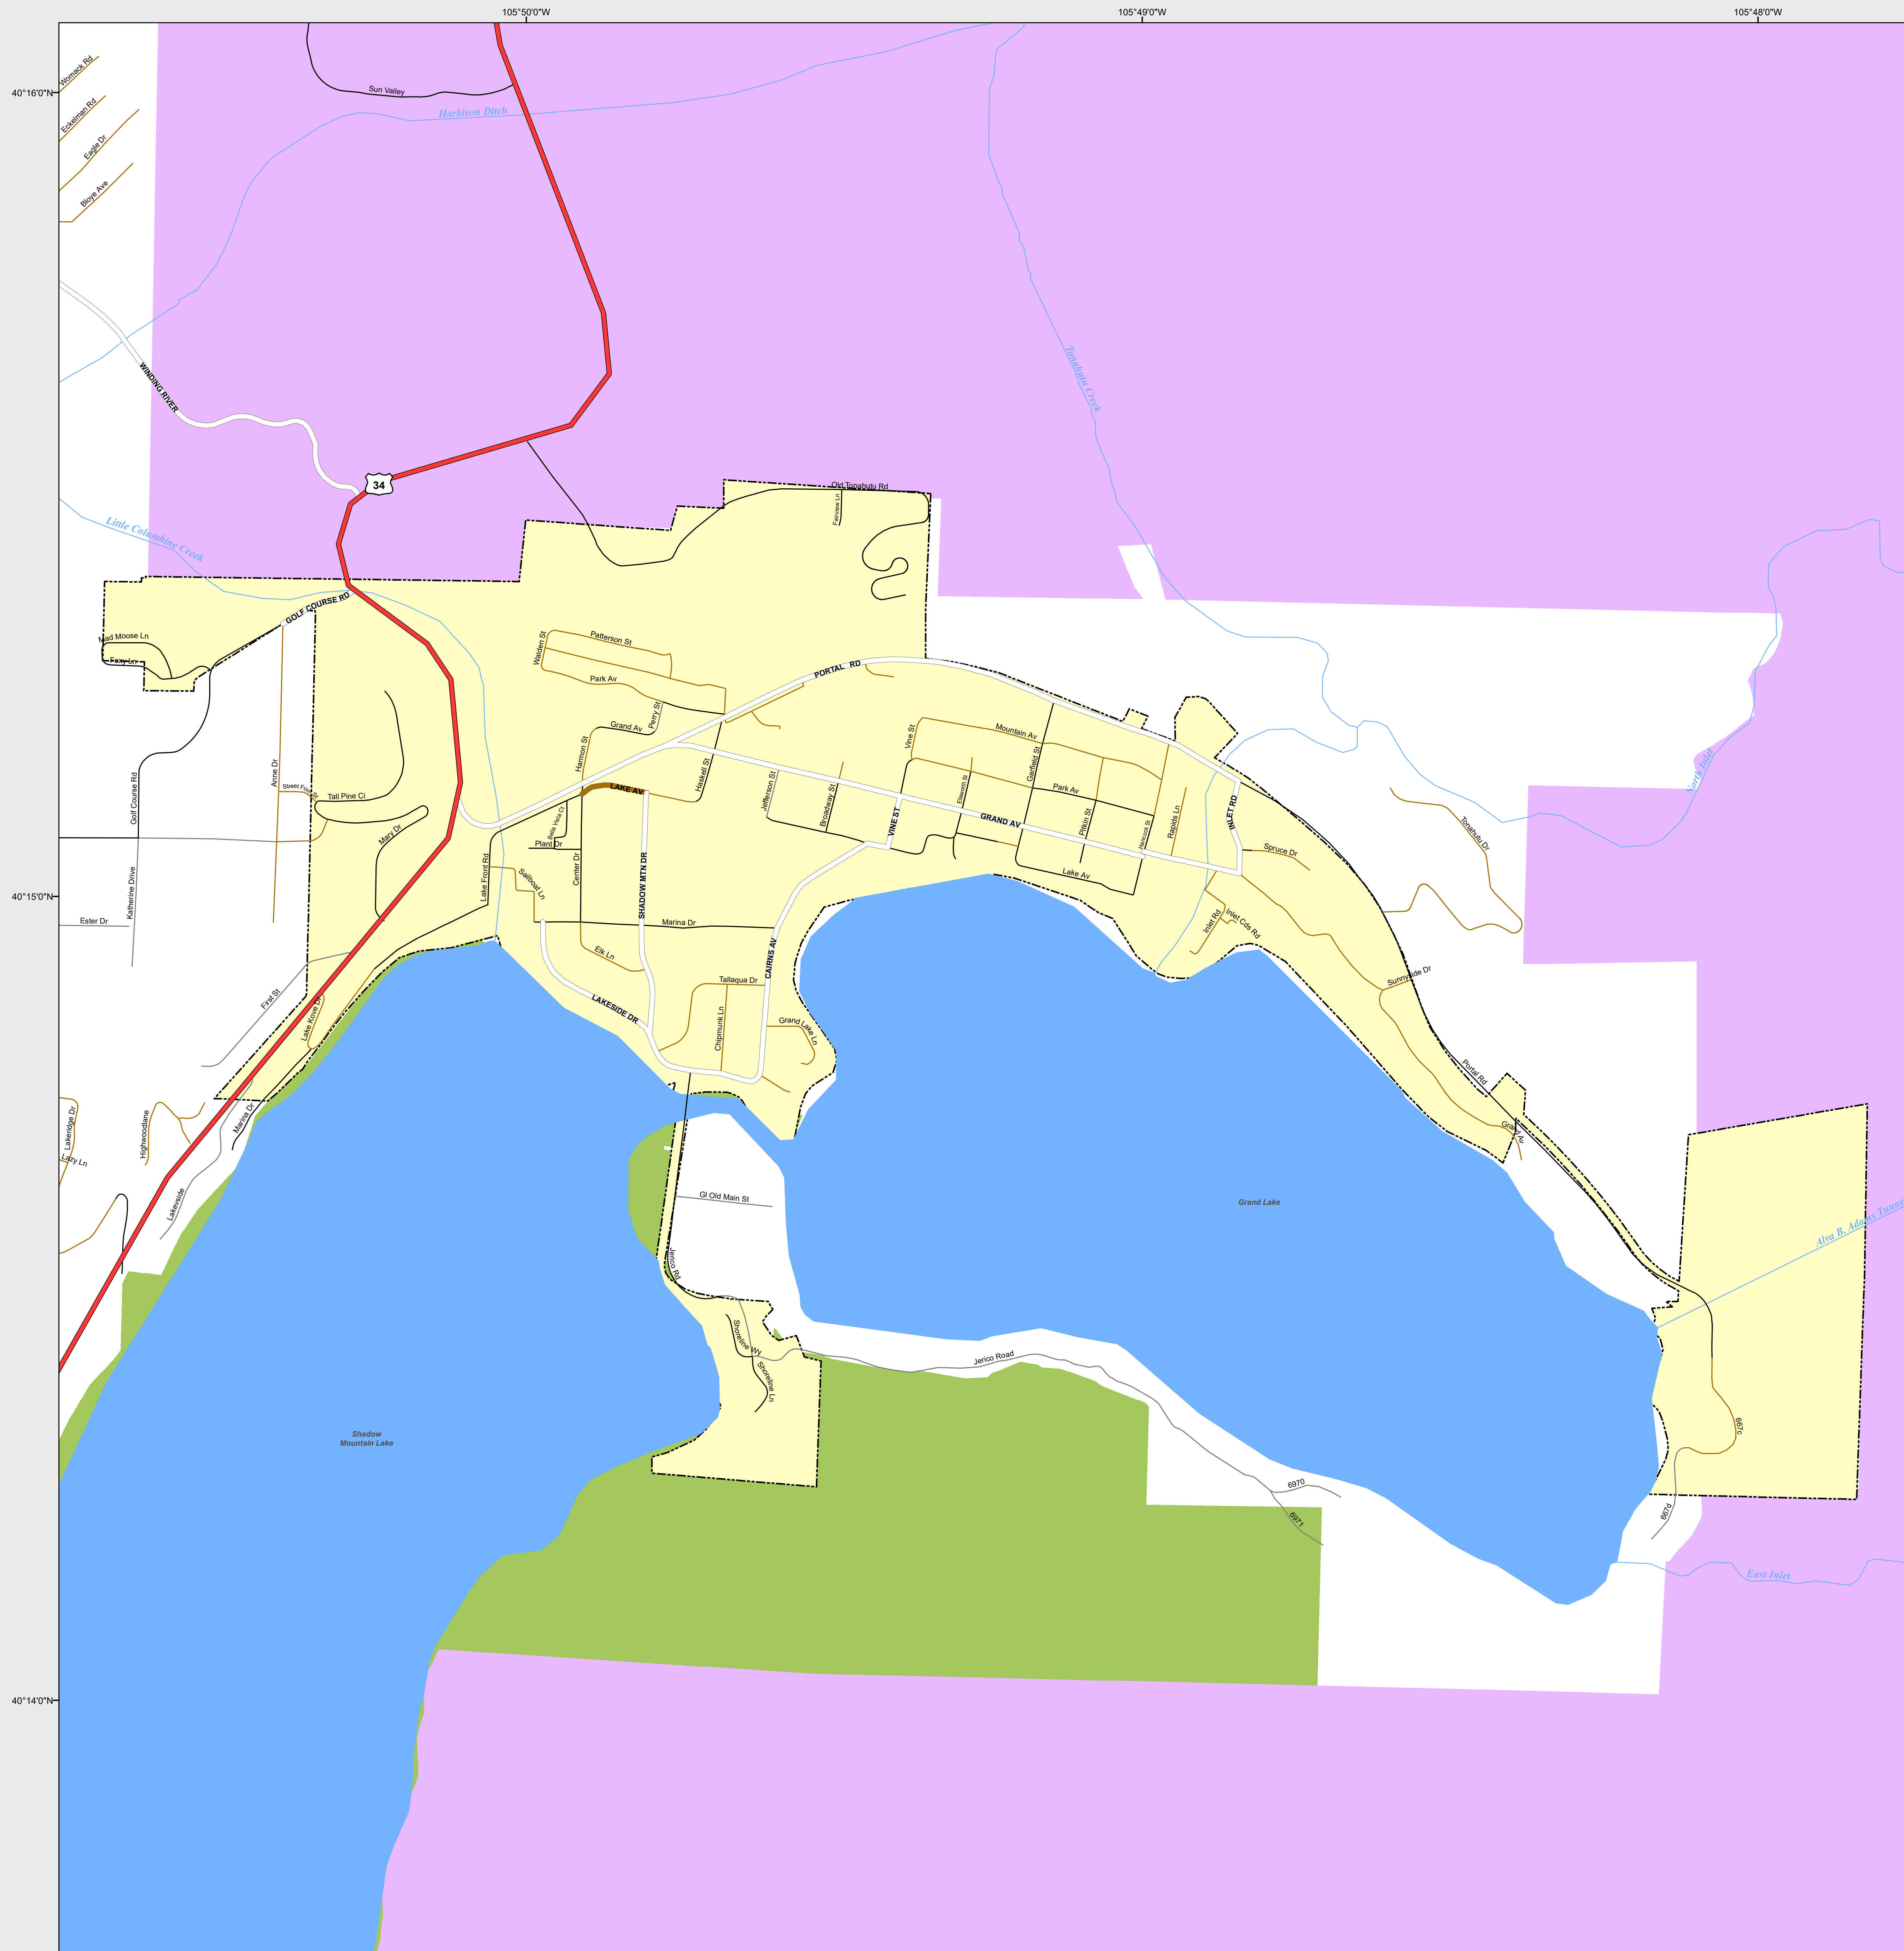

GRAND LAKE

-  Highways
- Major Roads**
-  Paved
-  Gravel
-  Bladed
- Local Roads**
-  Paved
-  Gravel
-  Bladed
- Base Data**
-  City Limits
-  Counties
-  Cemetery
-  Lakes
-  Rivers/Streams
-  Railroads
- Public Land Classification**
-  Public Lands
-  State Lands
-  National or State Forest
-  National Parks/Monuments
-  Indian Reservations
-  Military/Federal
-  Wilderness Areas

State of Colorado

This city is located in the following count(ies):
Grand

CDOT does not guarantee the accuracy of any information presented, is not liable in any respect for any errors, or omissions and is not responsible for determining fitness for use in this map. Source of landowner data is COMaP v9. This map does not imply permission of public access.