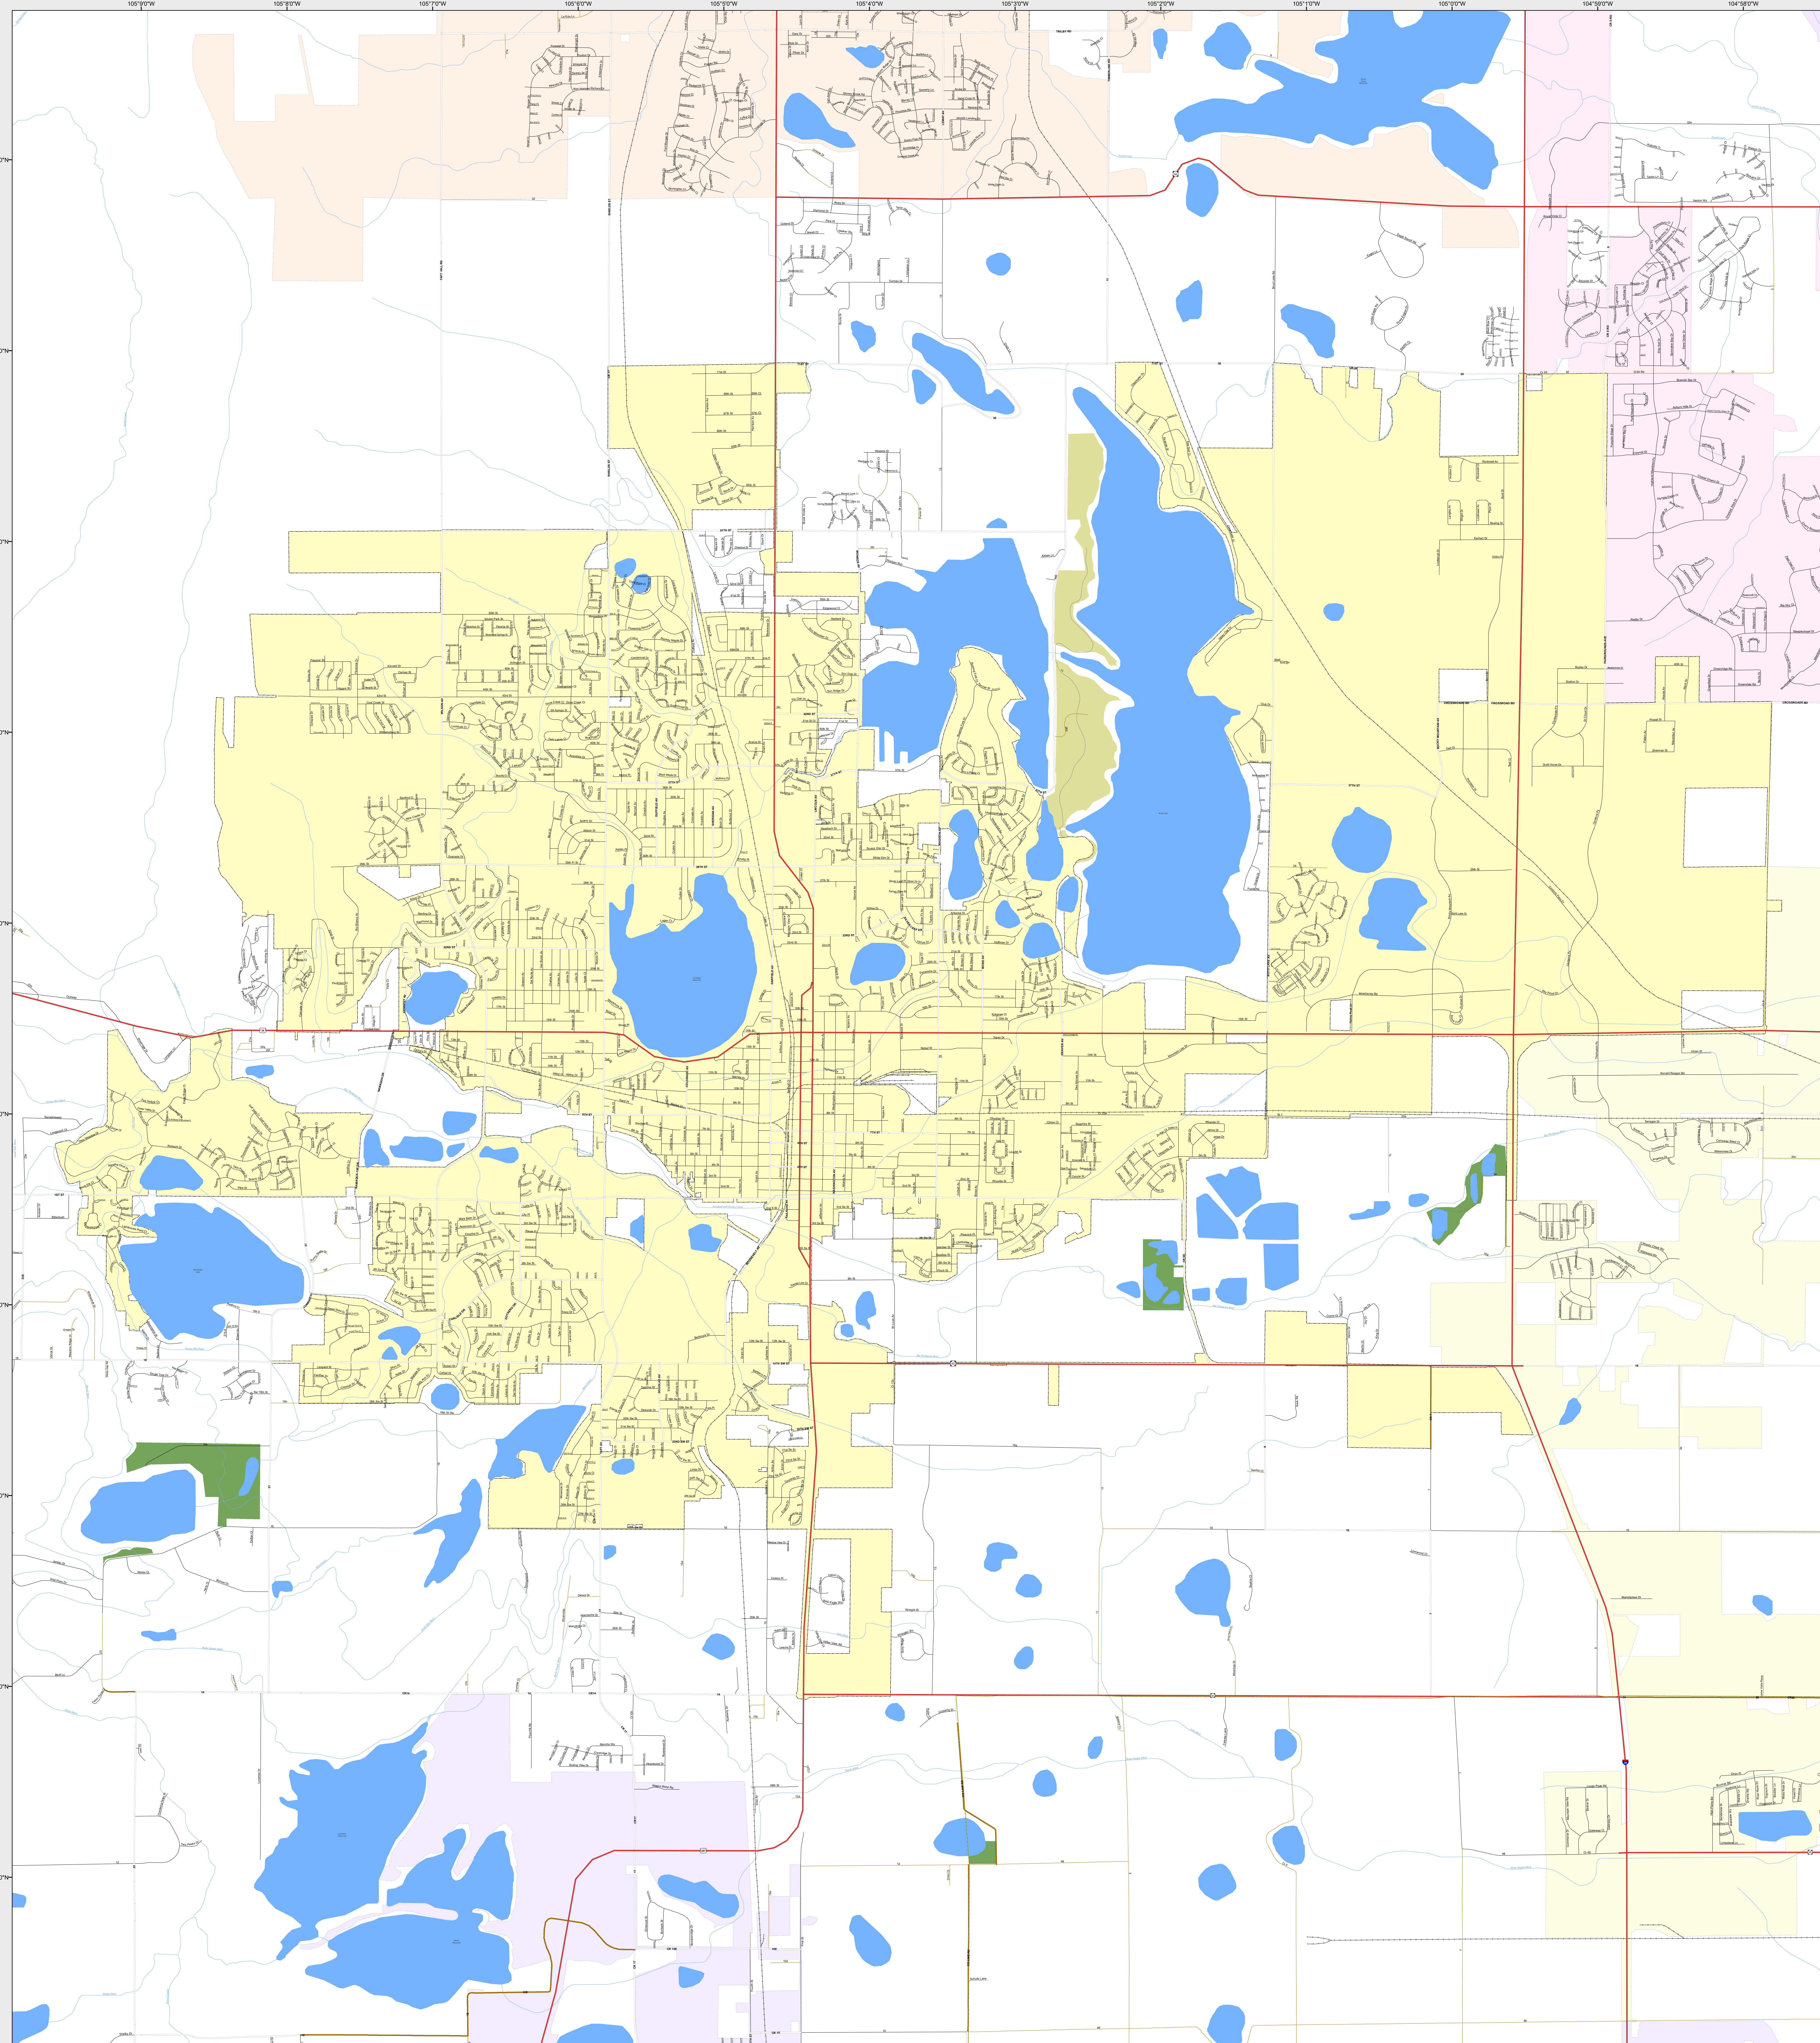

LOVELAND

- Highways
- **Major Roads**
  - Paved
  - Gravel
  - Bladed
- **Local Roads**
  - Paved
  - Gravel
  - Bladed
- **Base Data**
  - City Limits
  - Counties
  - Cemetery
  - Lakes
  - Rivers/Streams
  - Railroads
- **Public Land Classification**
  - Public Lands
  - State Lands
  - National or State Forest
  - National Parks/Monuments
  - Indian Reservations
  - Military/Federal
  - Wilderness Areas

0 0.35 0.7 Miles

State of Colorado

This city is located in the following count(ies):
Larimer