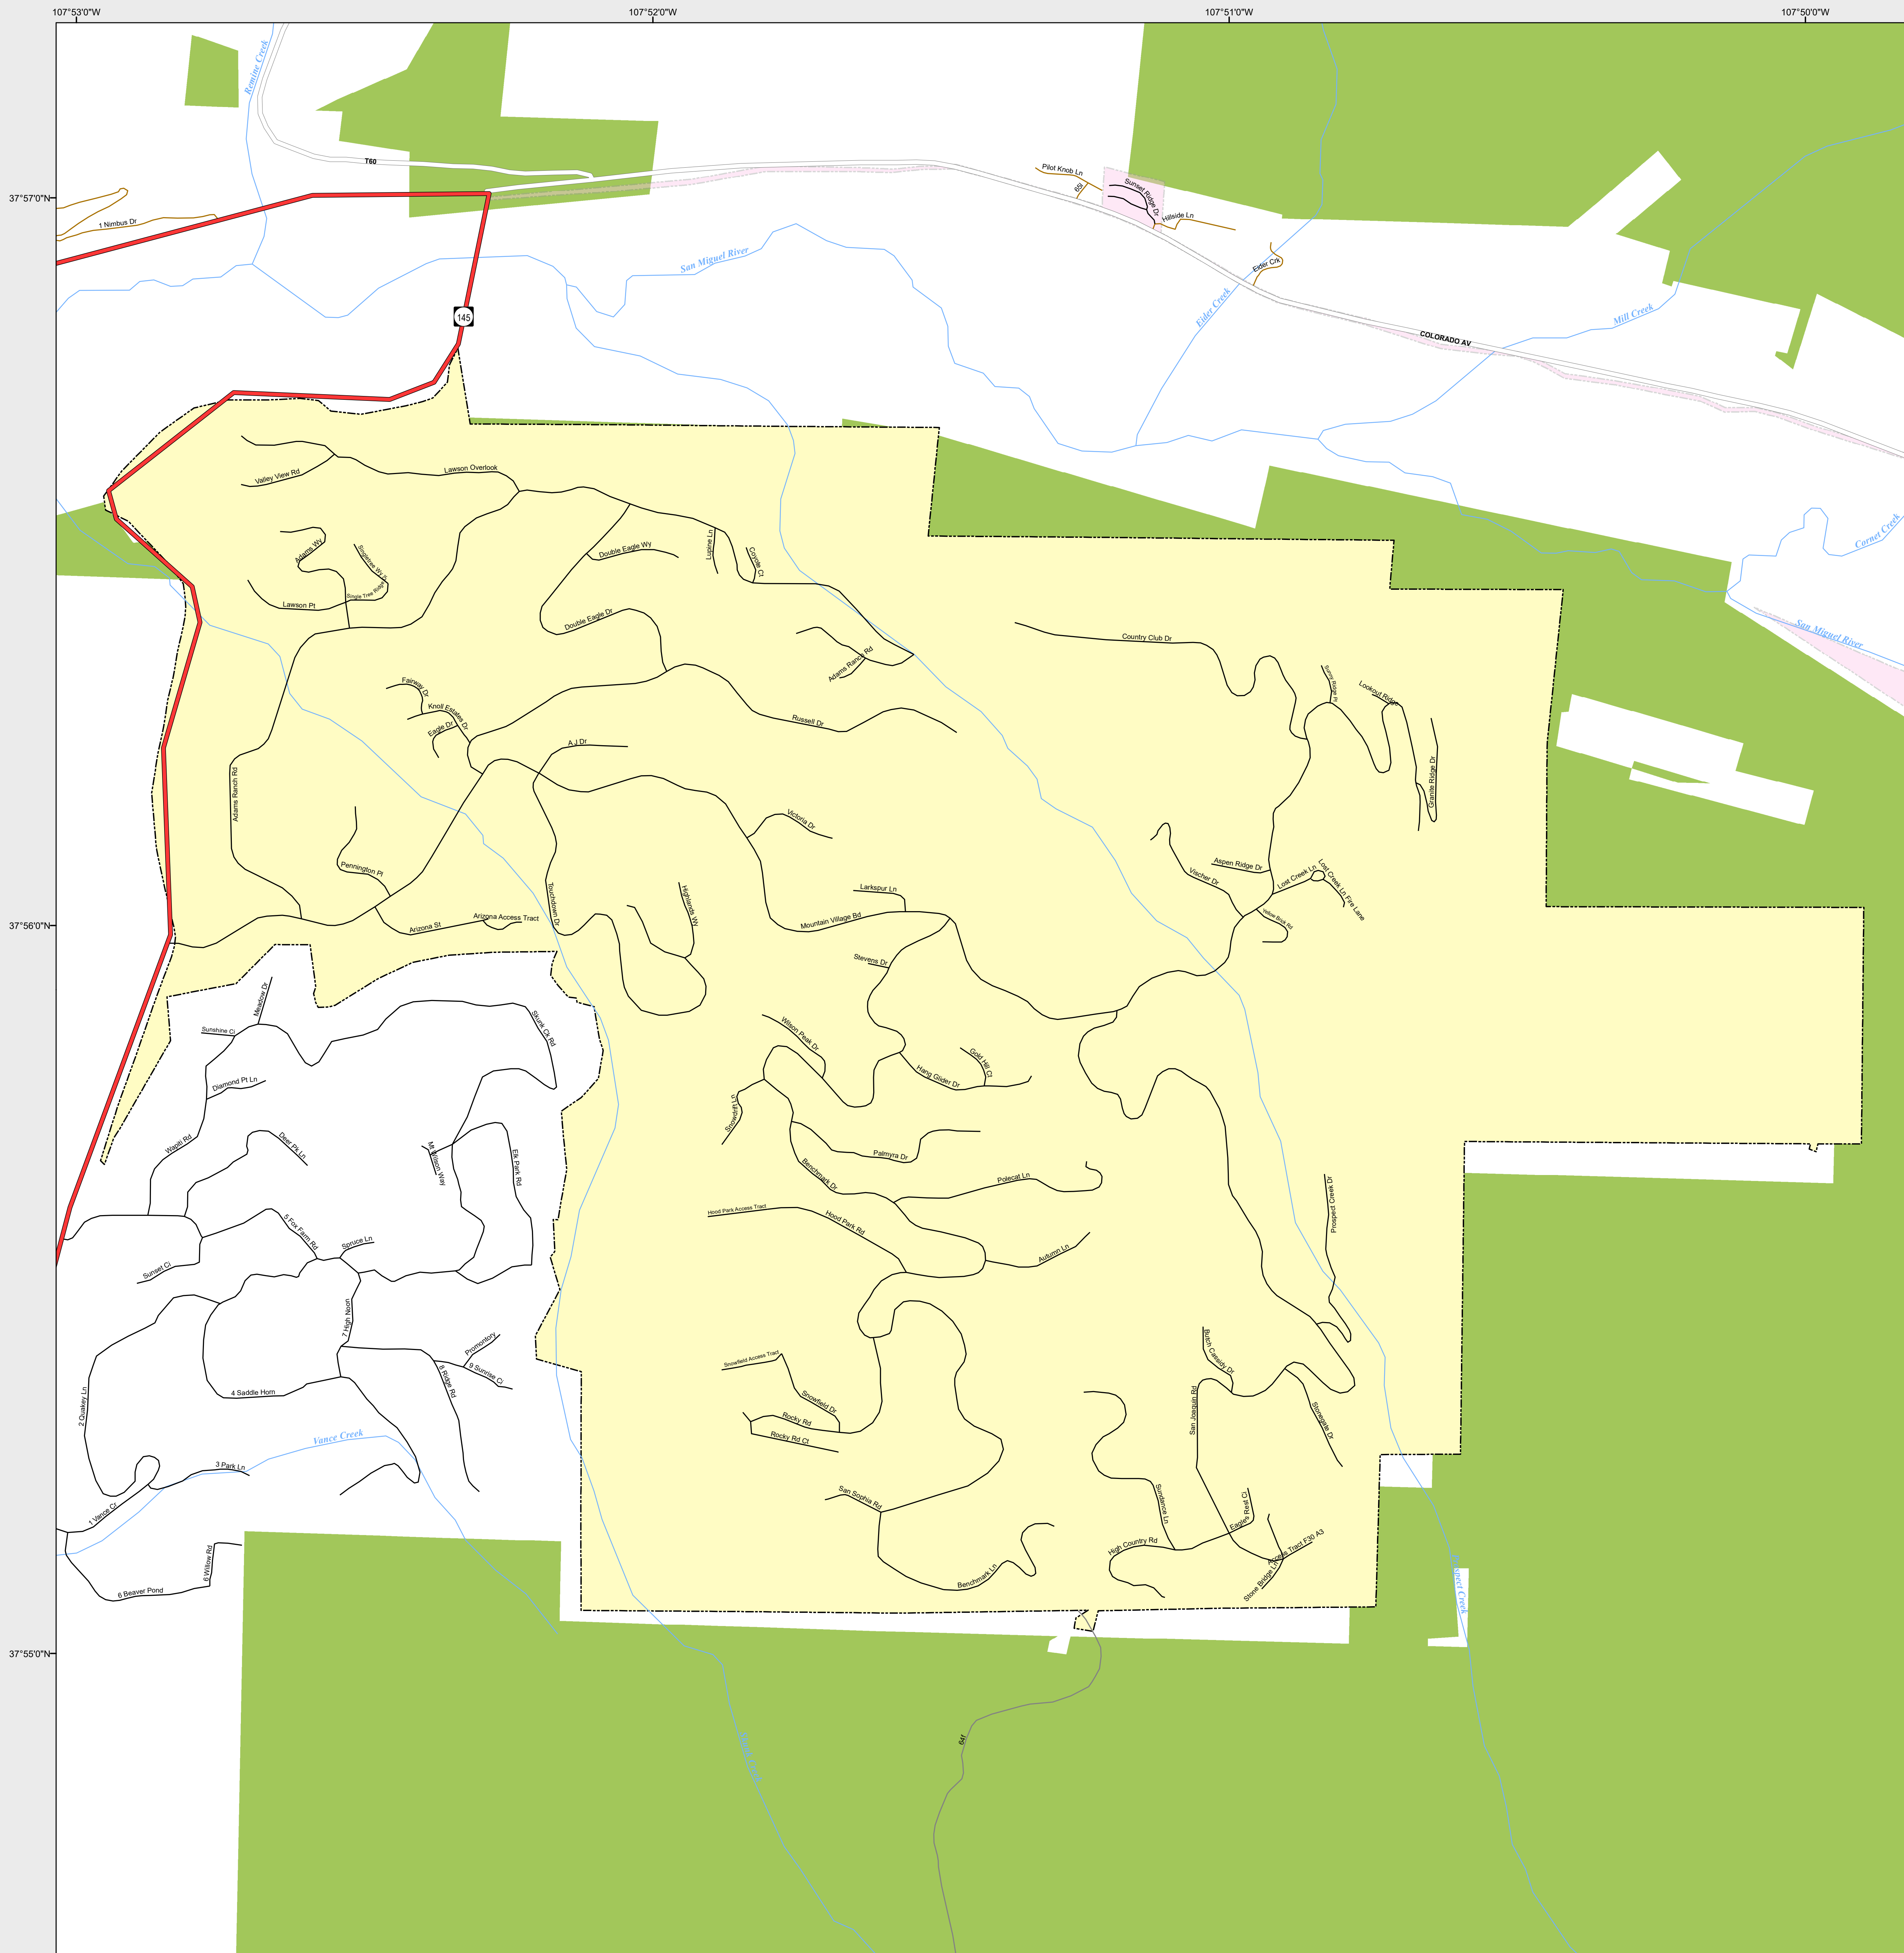

# MOUNTAIN VILLAGE

-  Highways
- Major Roads**
-  Paved
-  Gravel
-  Bladed
- Local Roads**
-  Paved
-  Gravel
-  Bladed
- Base Data**
-  City Limits
-  Counties
-  Cemetery
-  Lakes
-  Rivers/Streams
-  Railroads
- Public Land Classification**
-  Public Lands
-  State Lands
-  National or State Forest
-  National Parks/Monuments
-  Indian Reservations
-  Military/Federal
-  Wilderness Areas

## State of Colorado

This city is located in the following count(ies):  
San Miguel

CDOT does not guarantee the accuracy of any information presented, is not liable in any respect for any errors, or omissions and is not responsible for determining fitness for use in this map. Source of landowner data is COMaP v9. This map does not imply permission of public access.