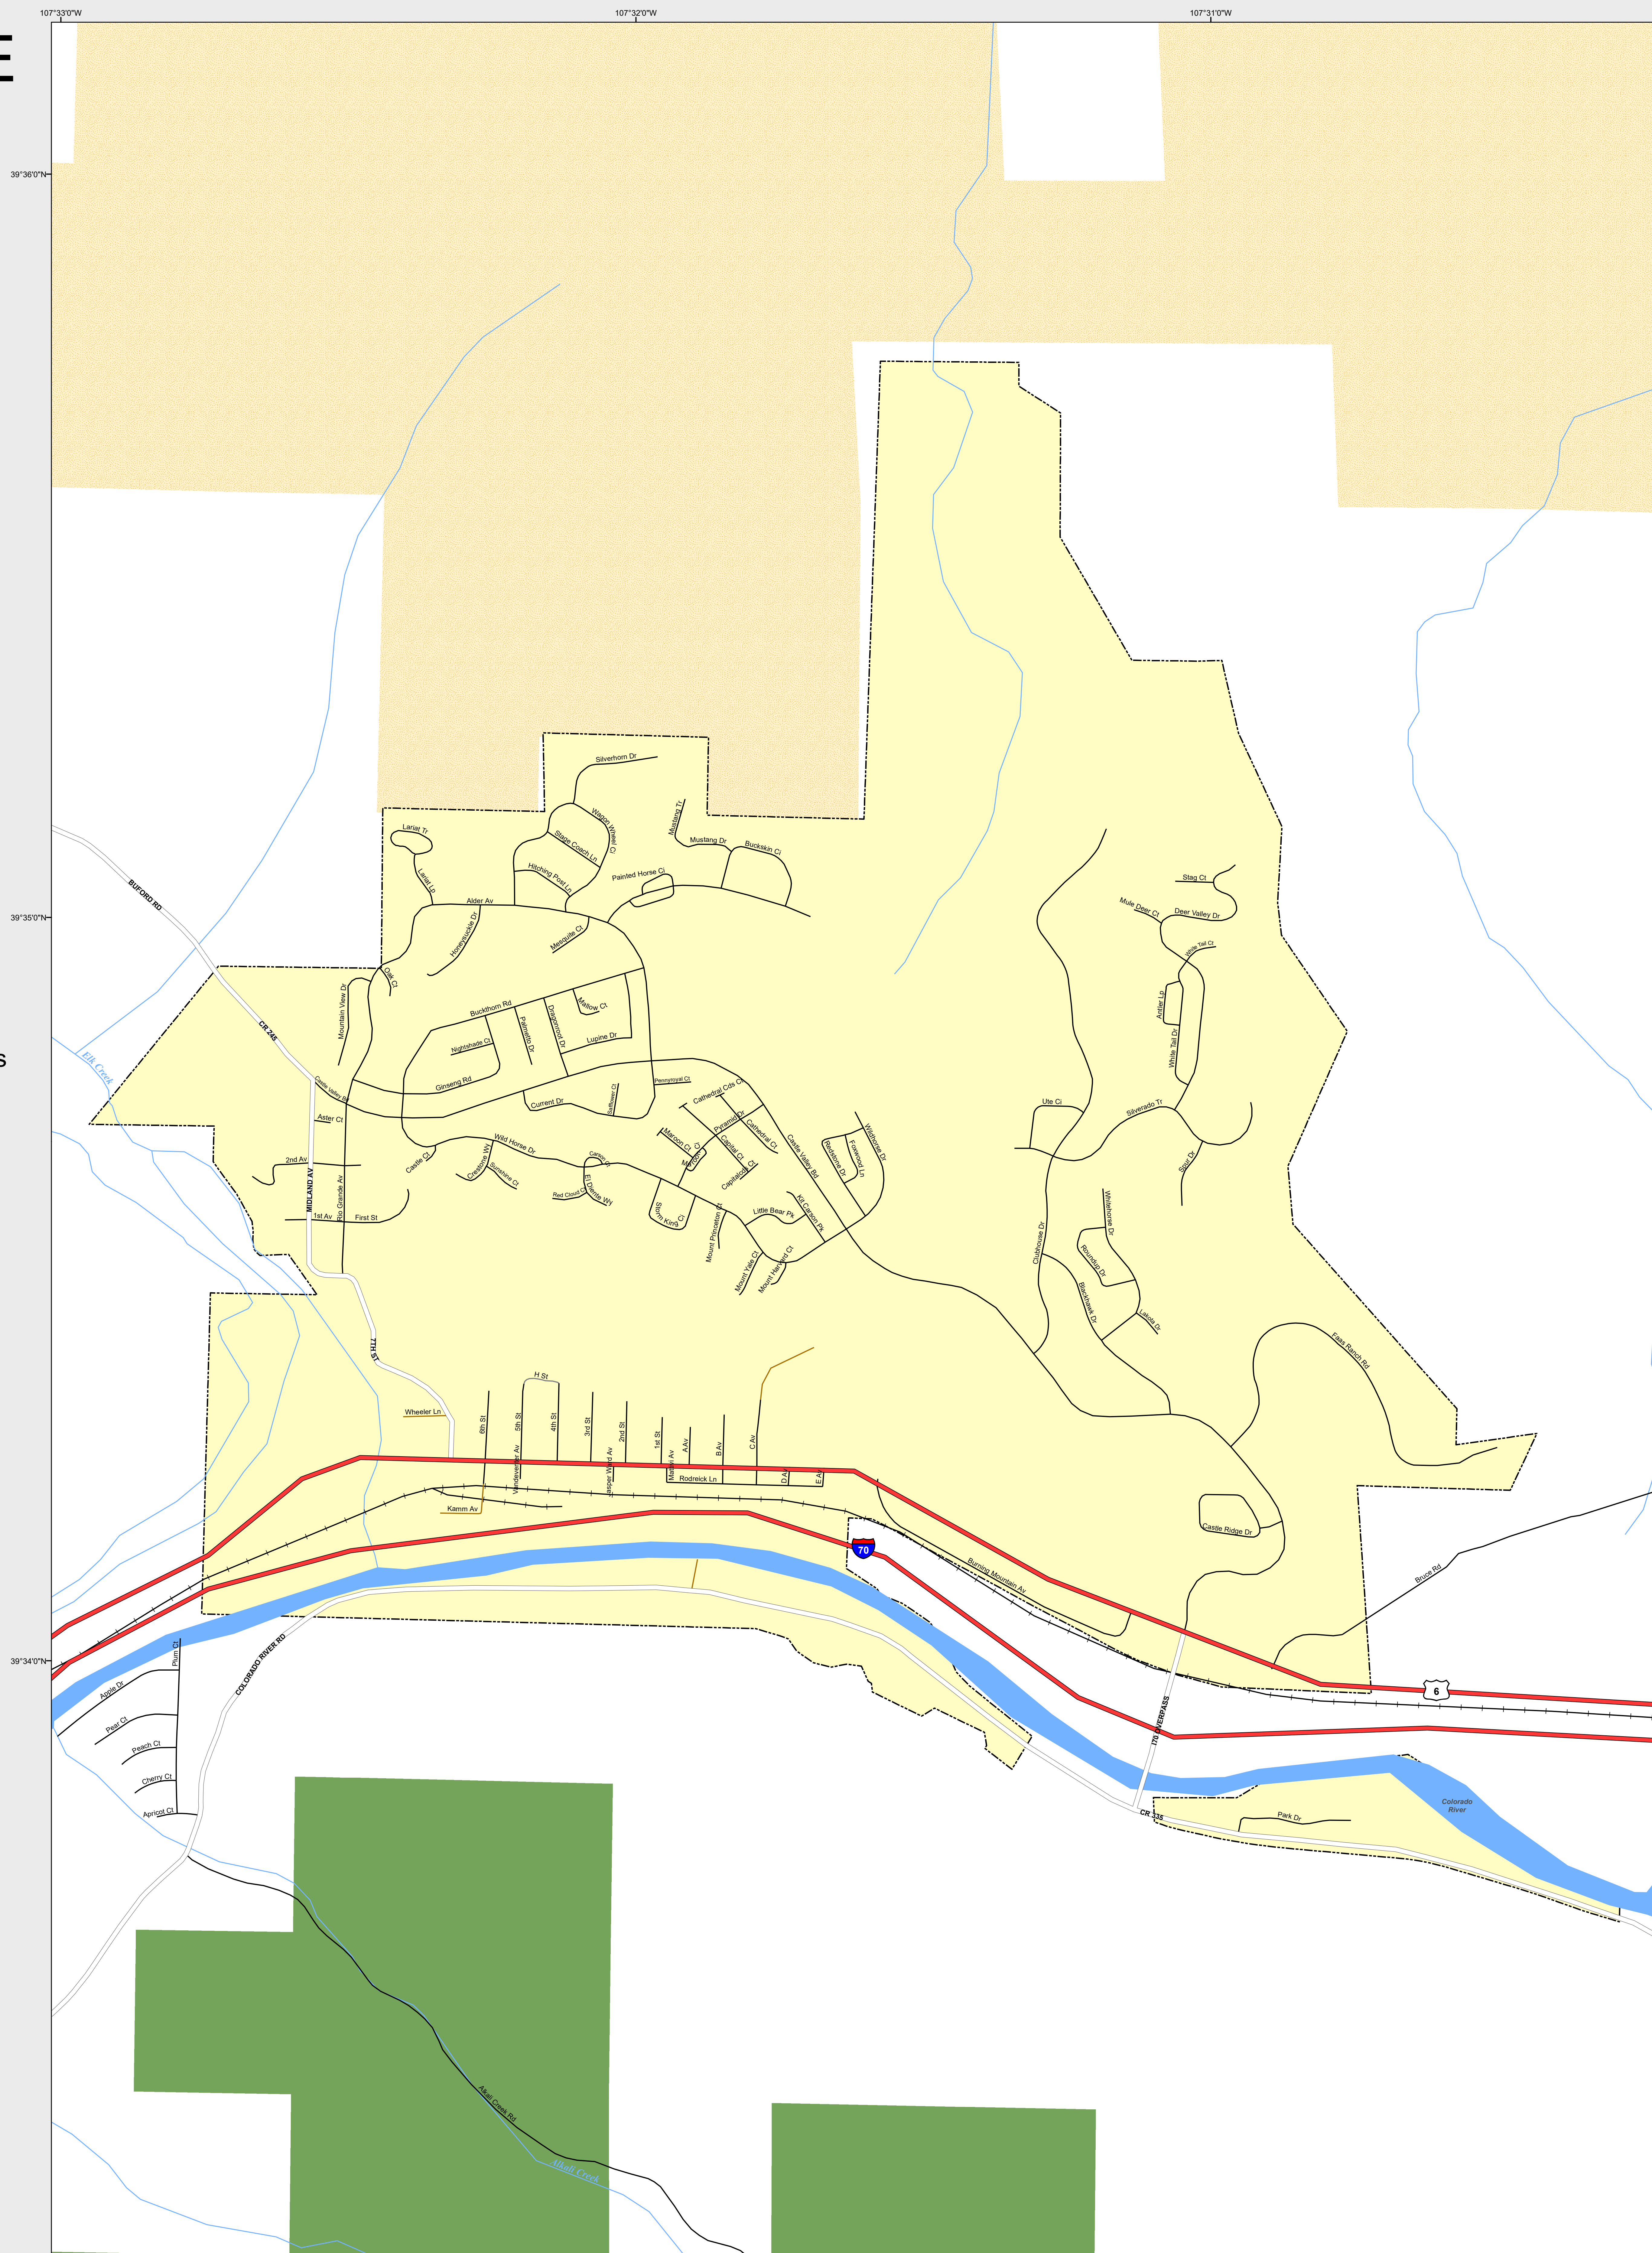

NEW CASTLE

- Highways
- Major Roads**
- Paved
- Gravel
- Bladed
- Local Roads**
- Paved
- Gravel
- Bladed
- Base Data**
- City Limits
- Counties
- Cemetery
- Lakes
- Rivers/Streams
- Railroads
- Public Land Classification**
- Public Lands
- State Lands
- National or State Forest
- National Parks/Monuments
- Indian Reservations
- Military/Federal
- Wilderness Areas

State of Colorado
This city is located in the following count(ies):
Garfield

CDOT does not guarantee the accuracy of any information presented, is not liable in any respect for any errors, or omissions and is not responsible for determining fitness for use in this map. Source of landowner data is COMaP v9. This map does not imply permission of public access.