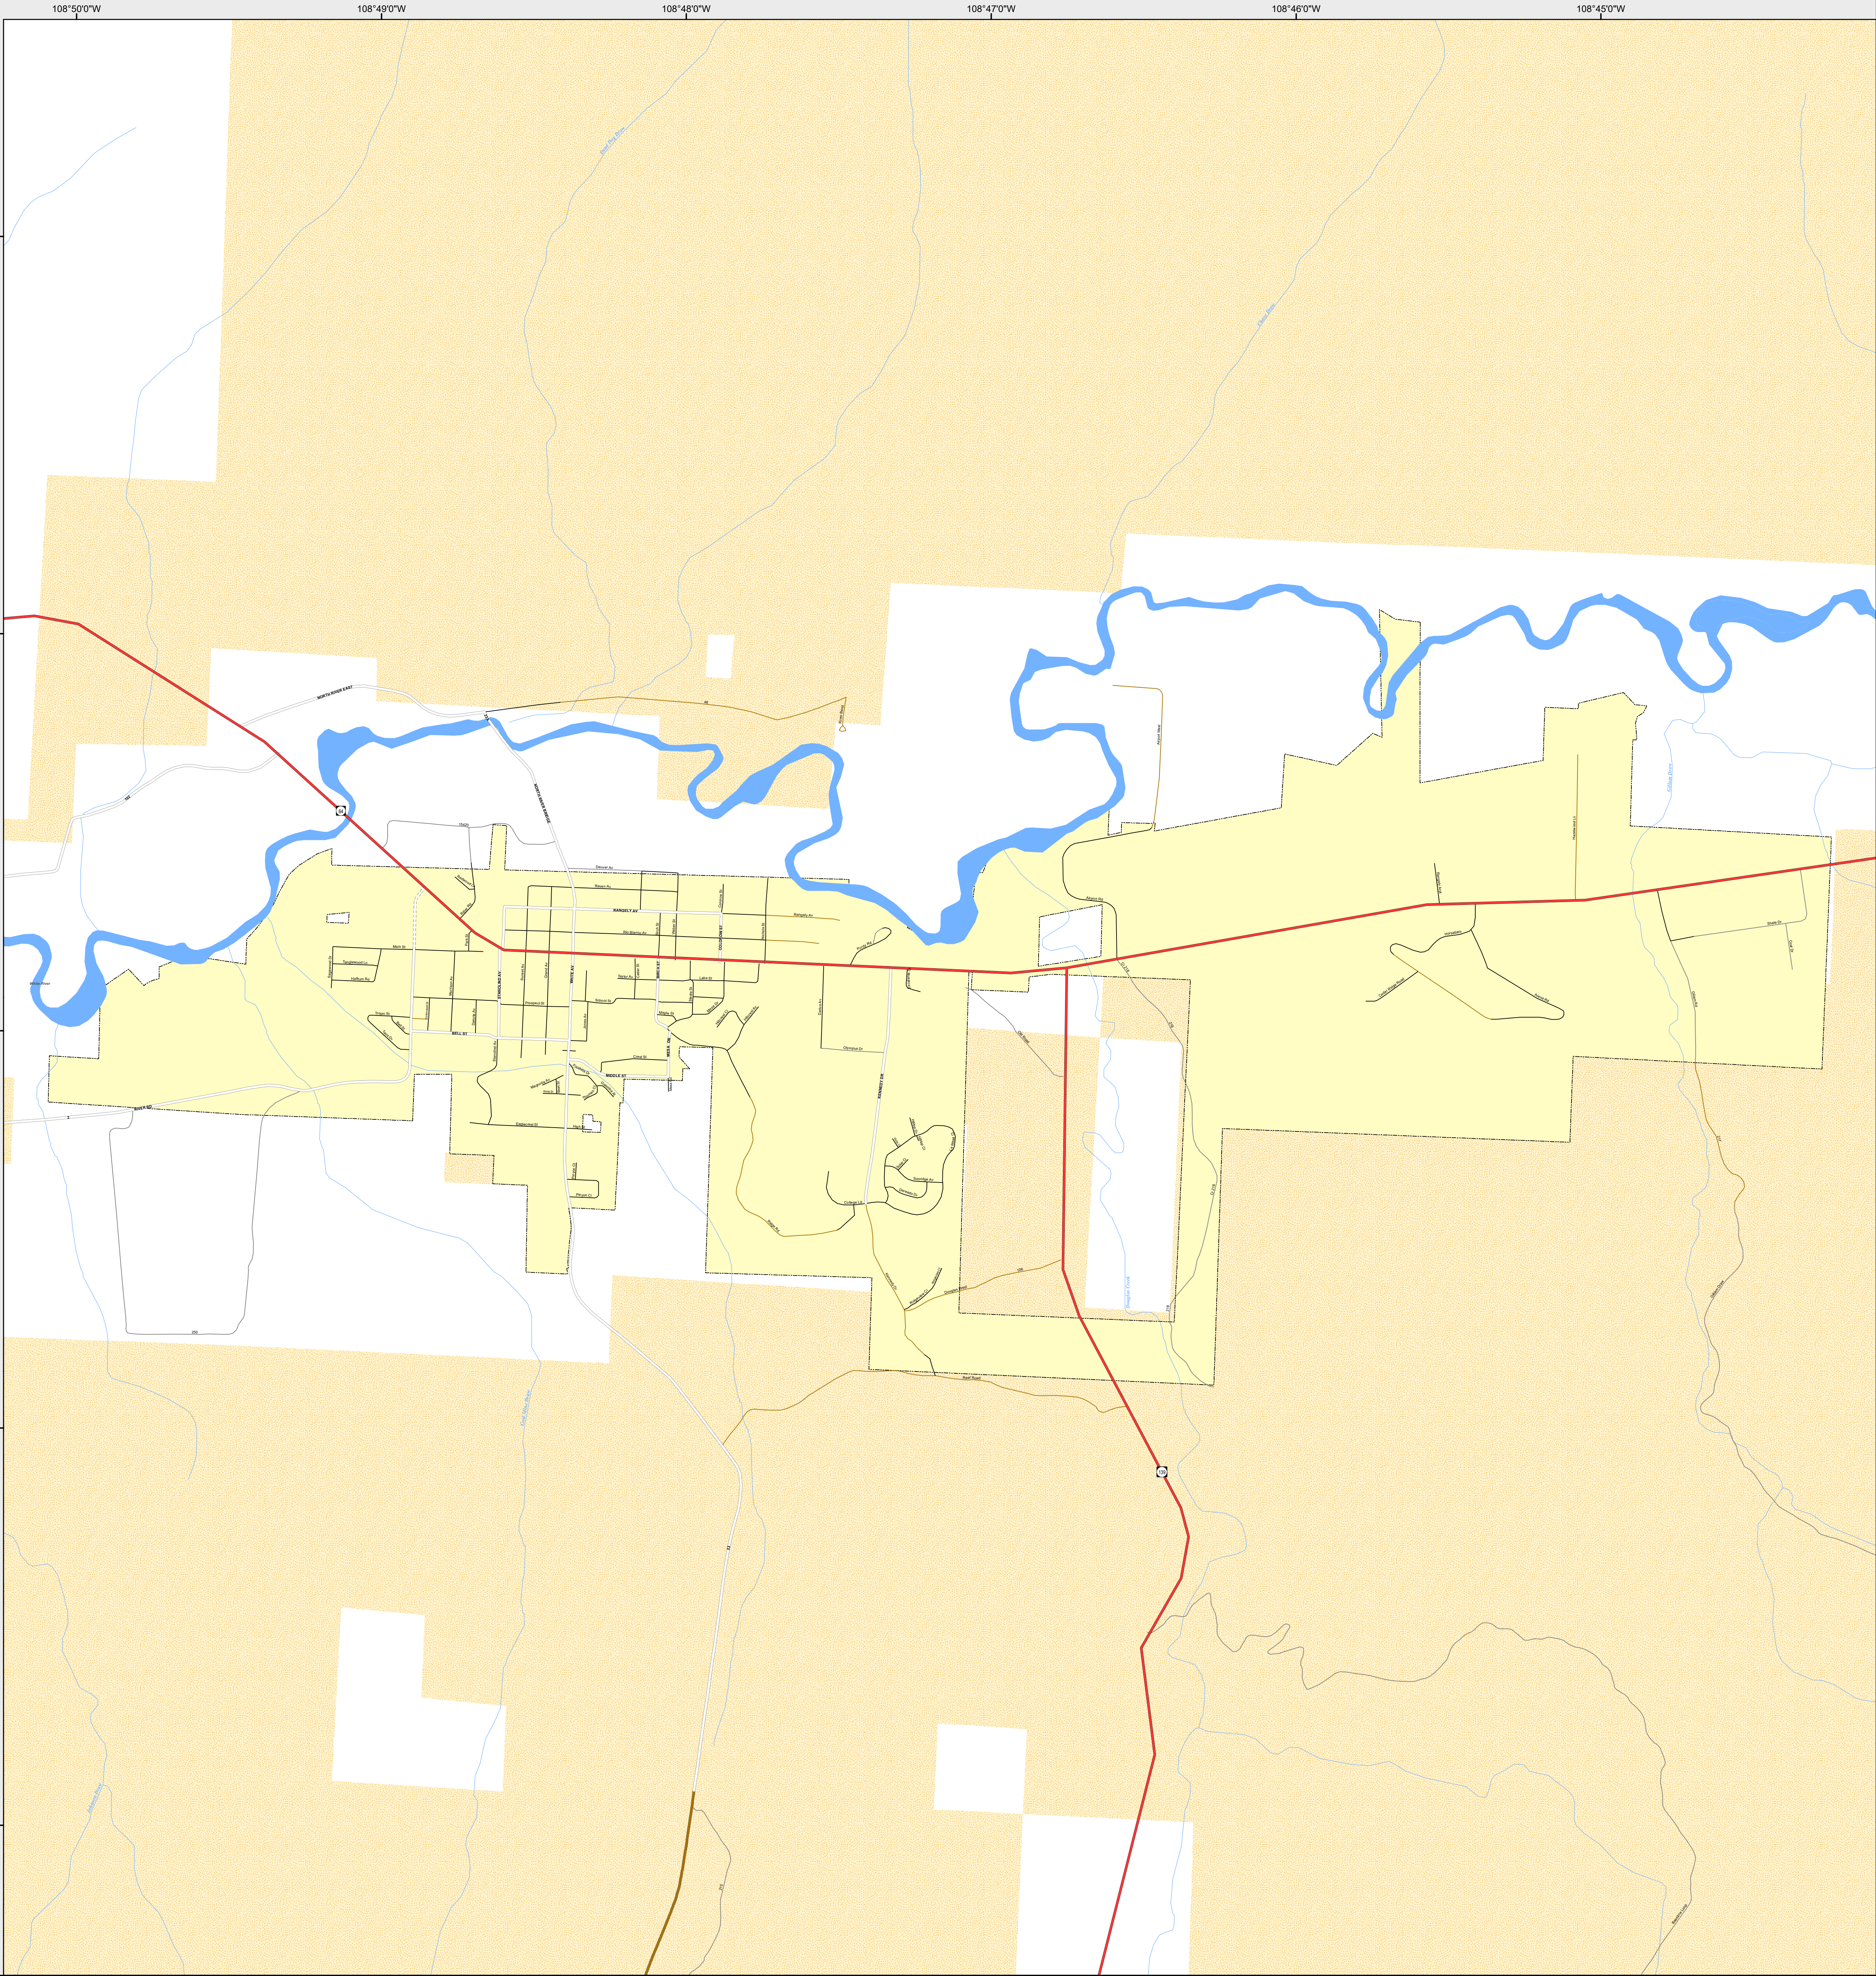

RANGELY

-  Highways
- Major Roads
 -  Paved
 -  Gravel
 -  Bladed
- Local Roads
 -  Paved
 -  Gravel
 -  Bladed
- Base Data
 -  City Limits
 -  Counties
 -  Cemetery
 -  Lakes
 -  Rivers/Streams
 -  Railroads
- Public Land Classification
 -  Public Lands
 -  State Lands
 -  National or State Forest
 -  National Parks/Monuments
 -  Indian Reservations
 -  Military/Federal
 -  Wilderness Areas

State of Colorado

This city is located in the following count(ies):
Rio Blanco

CDOT does not guarantee the accuracy of any information presented, is not liable in any respect for any errors, or omissions and is not responsible for determining fitness for use in this map. Source of landowner data is COMaP v9. This map does not imply permission of public access.