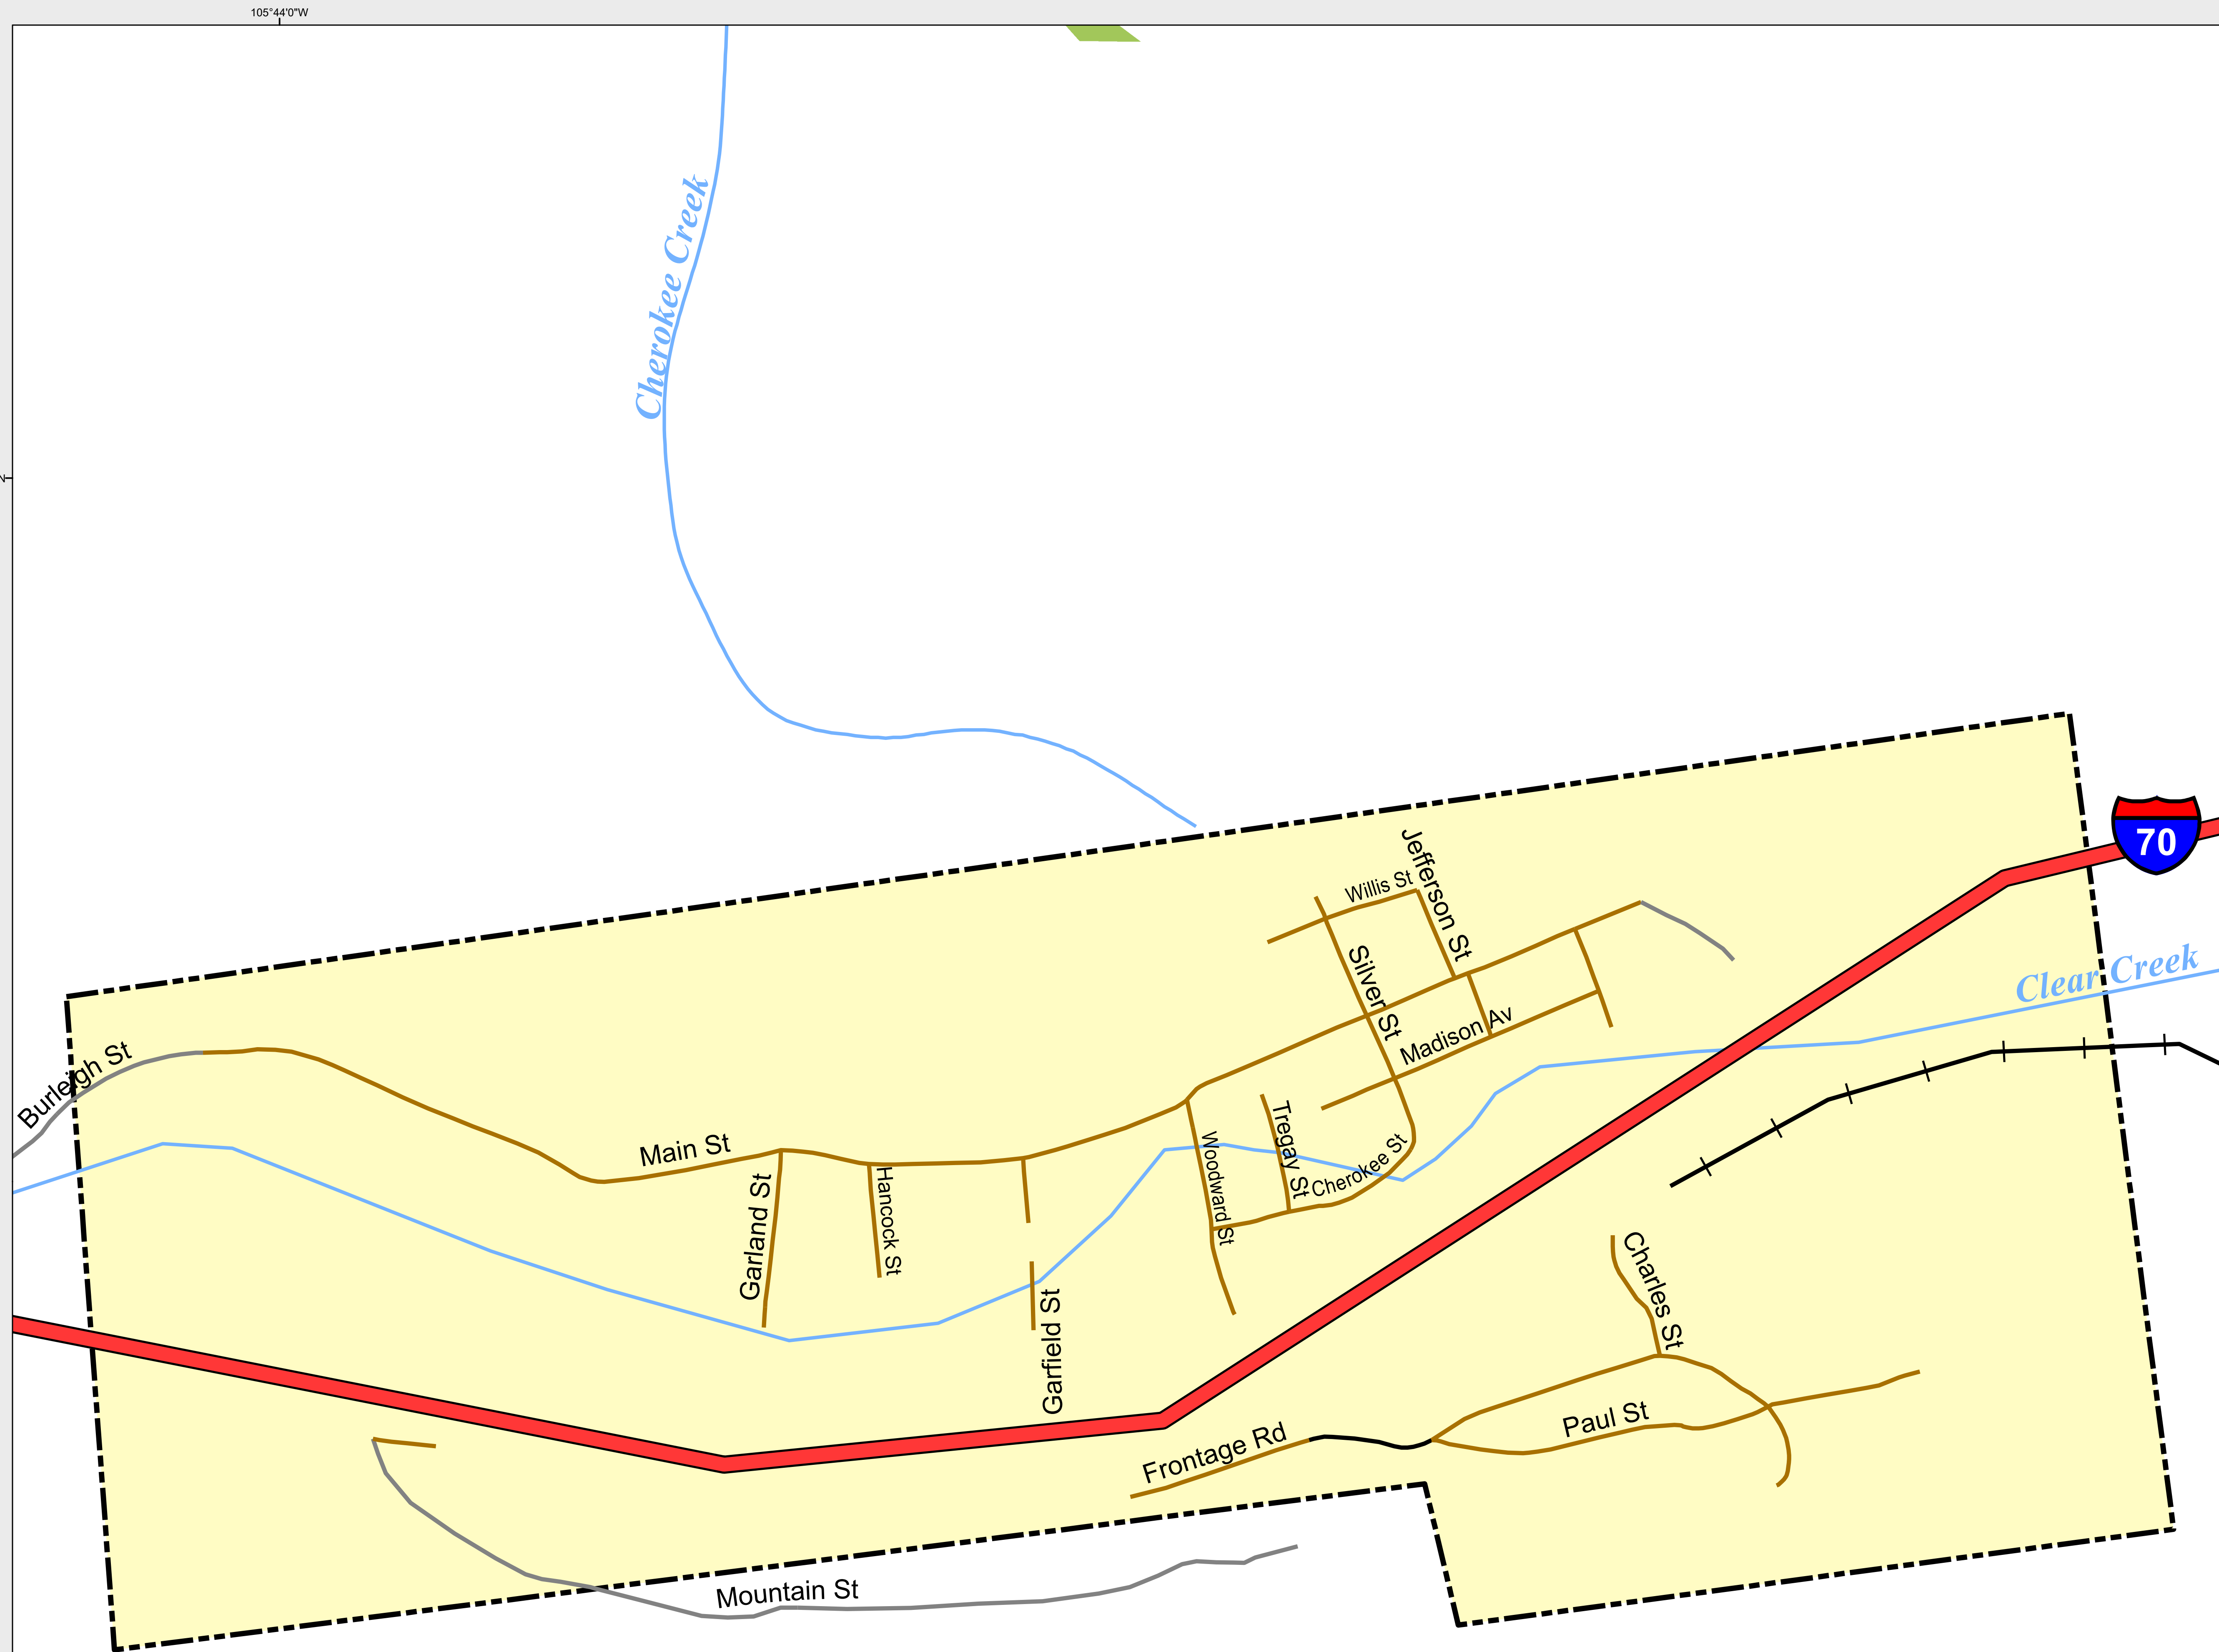

# SILVER PLUME

-  Highways
- Major Roads
  -  Paved
  -  Gravel
  -  Bladed
- Local Roads
  -  Paved
  -  Gravel
  -  Bladed
- Base Data
  -  City Limits
  -  Counties
  -  Cemetery
  -  Lakes
  -  Rivers/Streams
  -  Railroads
- Public Land Classification
  -  Public Lands
  -  State Lands
  -  National or State Forest
  -  National Parks/Monuments
  -  Indian Reservations
  -  Military/Federal
  -  Wilderness Areas

0 0.045 0.09 Miles

## State of Colorado

This city is located in the following count(ies):  
Clear Creek

CDOT does not guarantee the accuracy of any information presented, is not liable in any respect for any errors, or omissions and is not responsible for determining fitness for use in this map. Source of landowner data is COMaP v9. This map does not imply permission of public access.