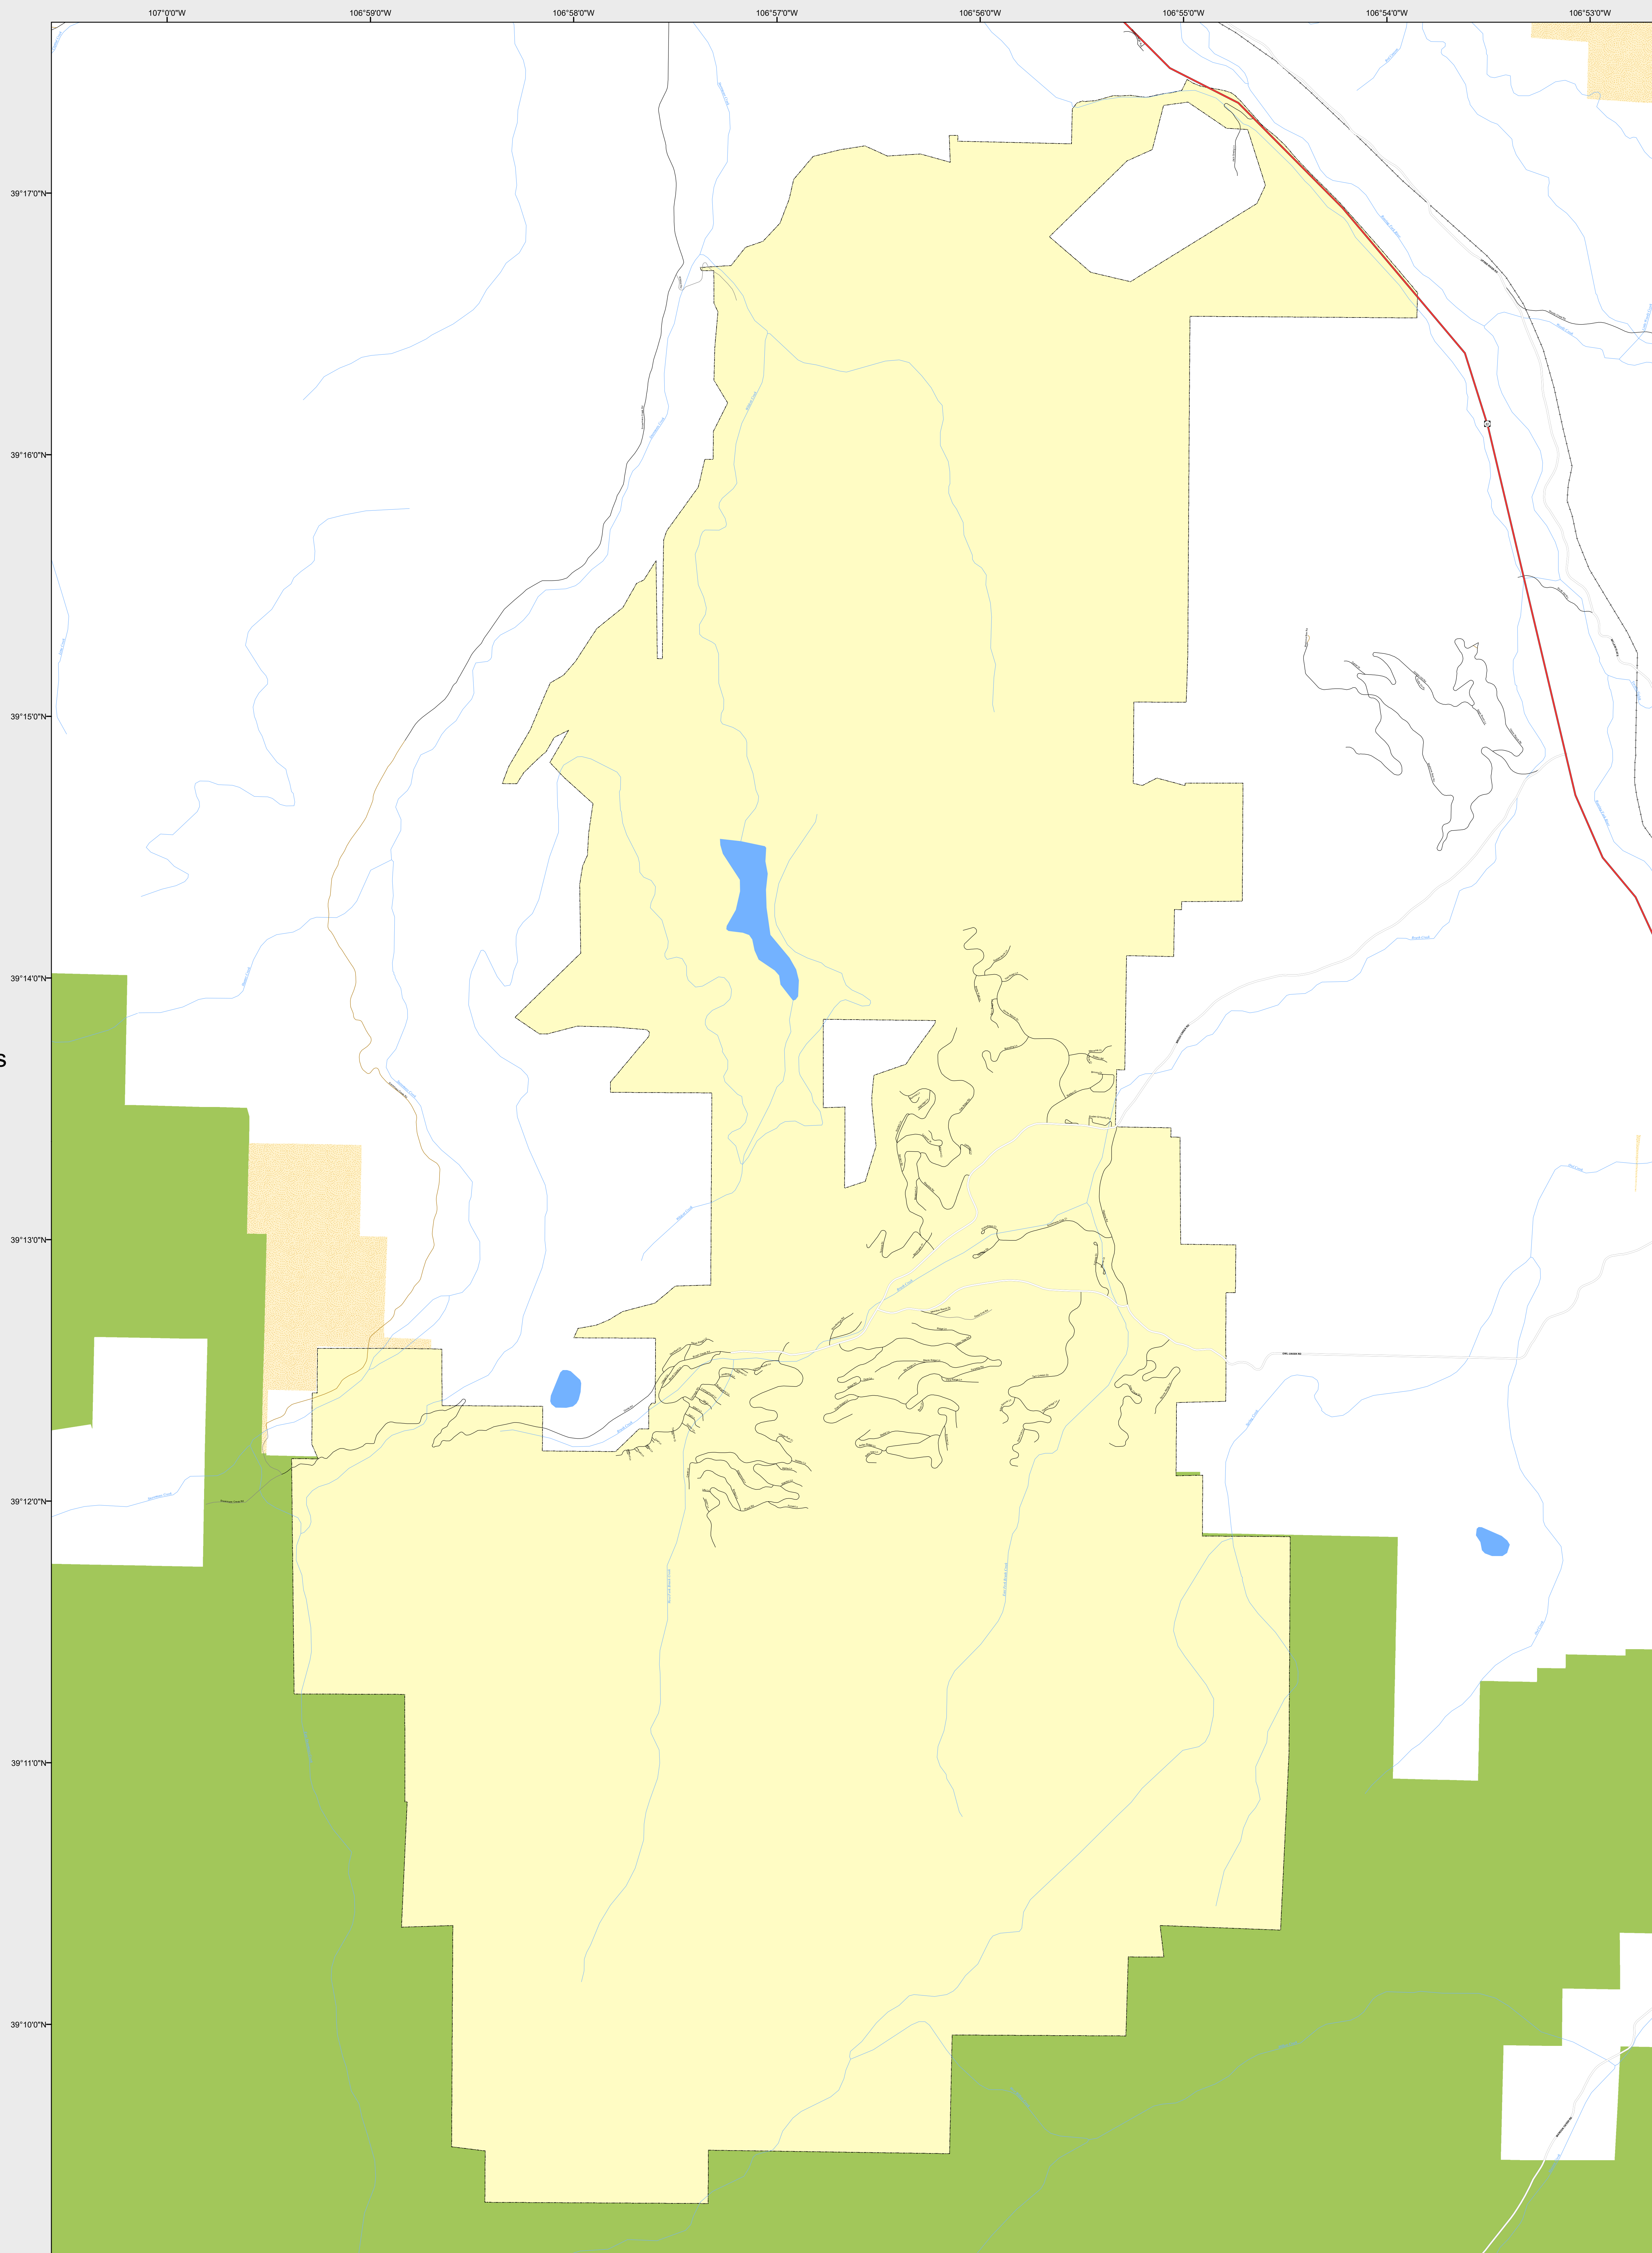

SNOWMASS VILLAGE

-  Highways
- Major Roads
 -  Paved
 -  Gravel
 -  Bladed
- Local Roads
 -  Paved
 -  Gravel
 -  Bladed
- Base Data
 -  City Limits
 -  Counties
 -  Cemetery
 -  Lakes
 -  Rivers/Streams
 -  Railroads
- Public Land Classification
 -  Public Lands
 -  State Lands
 -  National or State Forest
 -  National Parks/Monuments
 -  Indian Reservations
 -  Military/Federal
 -  Wilderness Areas

0 0.35 0.7 Miles

State of Colorado
This city is located in the following count(ies):
Pitkin

CDOT does not guarantee the accuracy of any information presented, is not liable in any respect for any errors, or omissions and is not responsible for determining fitness for use in this map. Source of landowner data is COMaP v9. This map does not imply permission of public access.