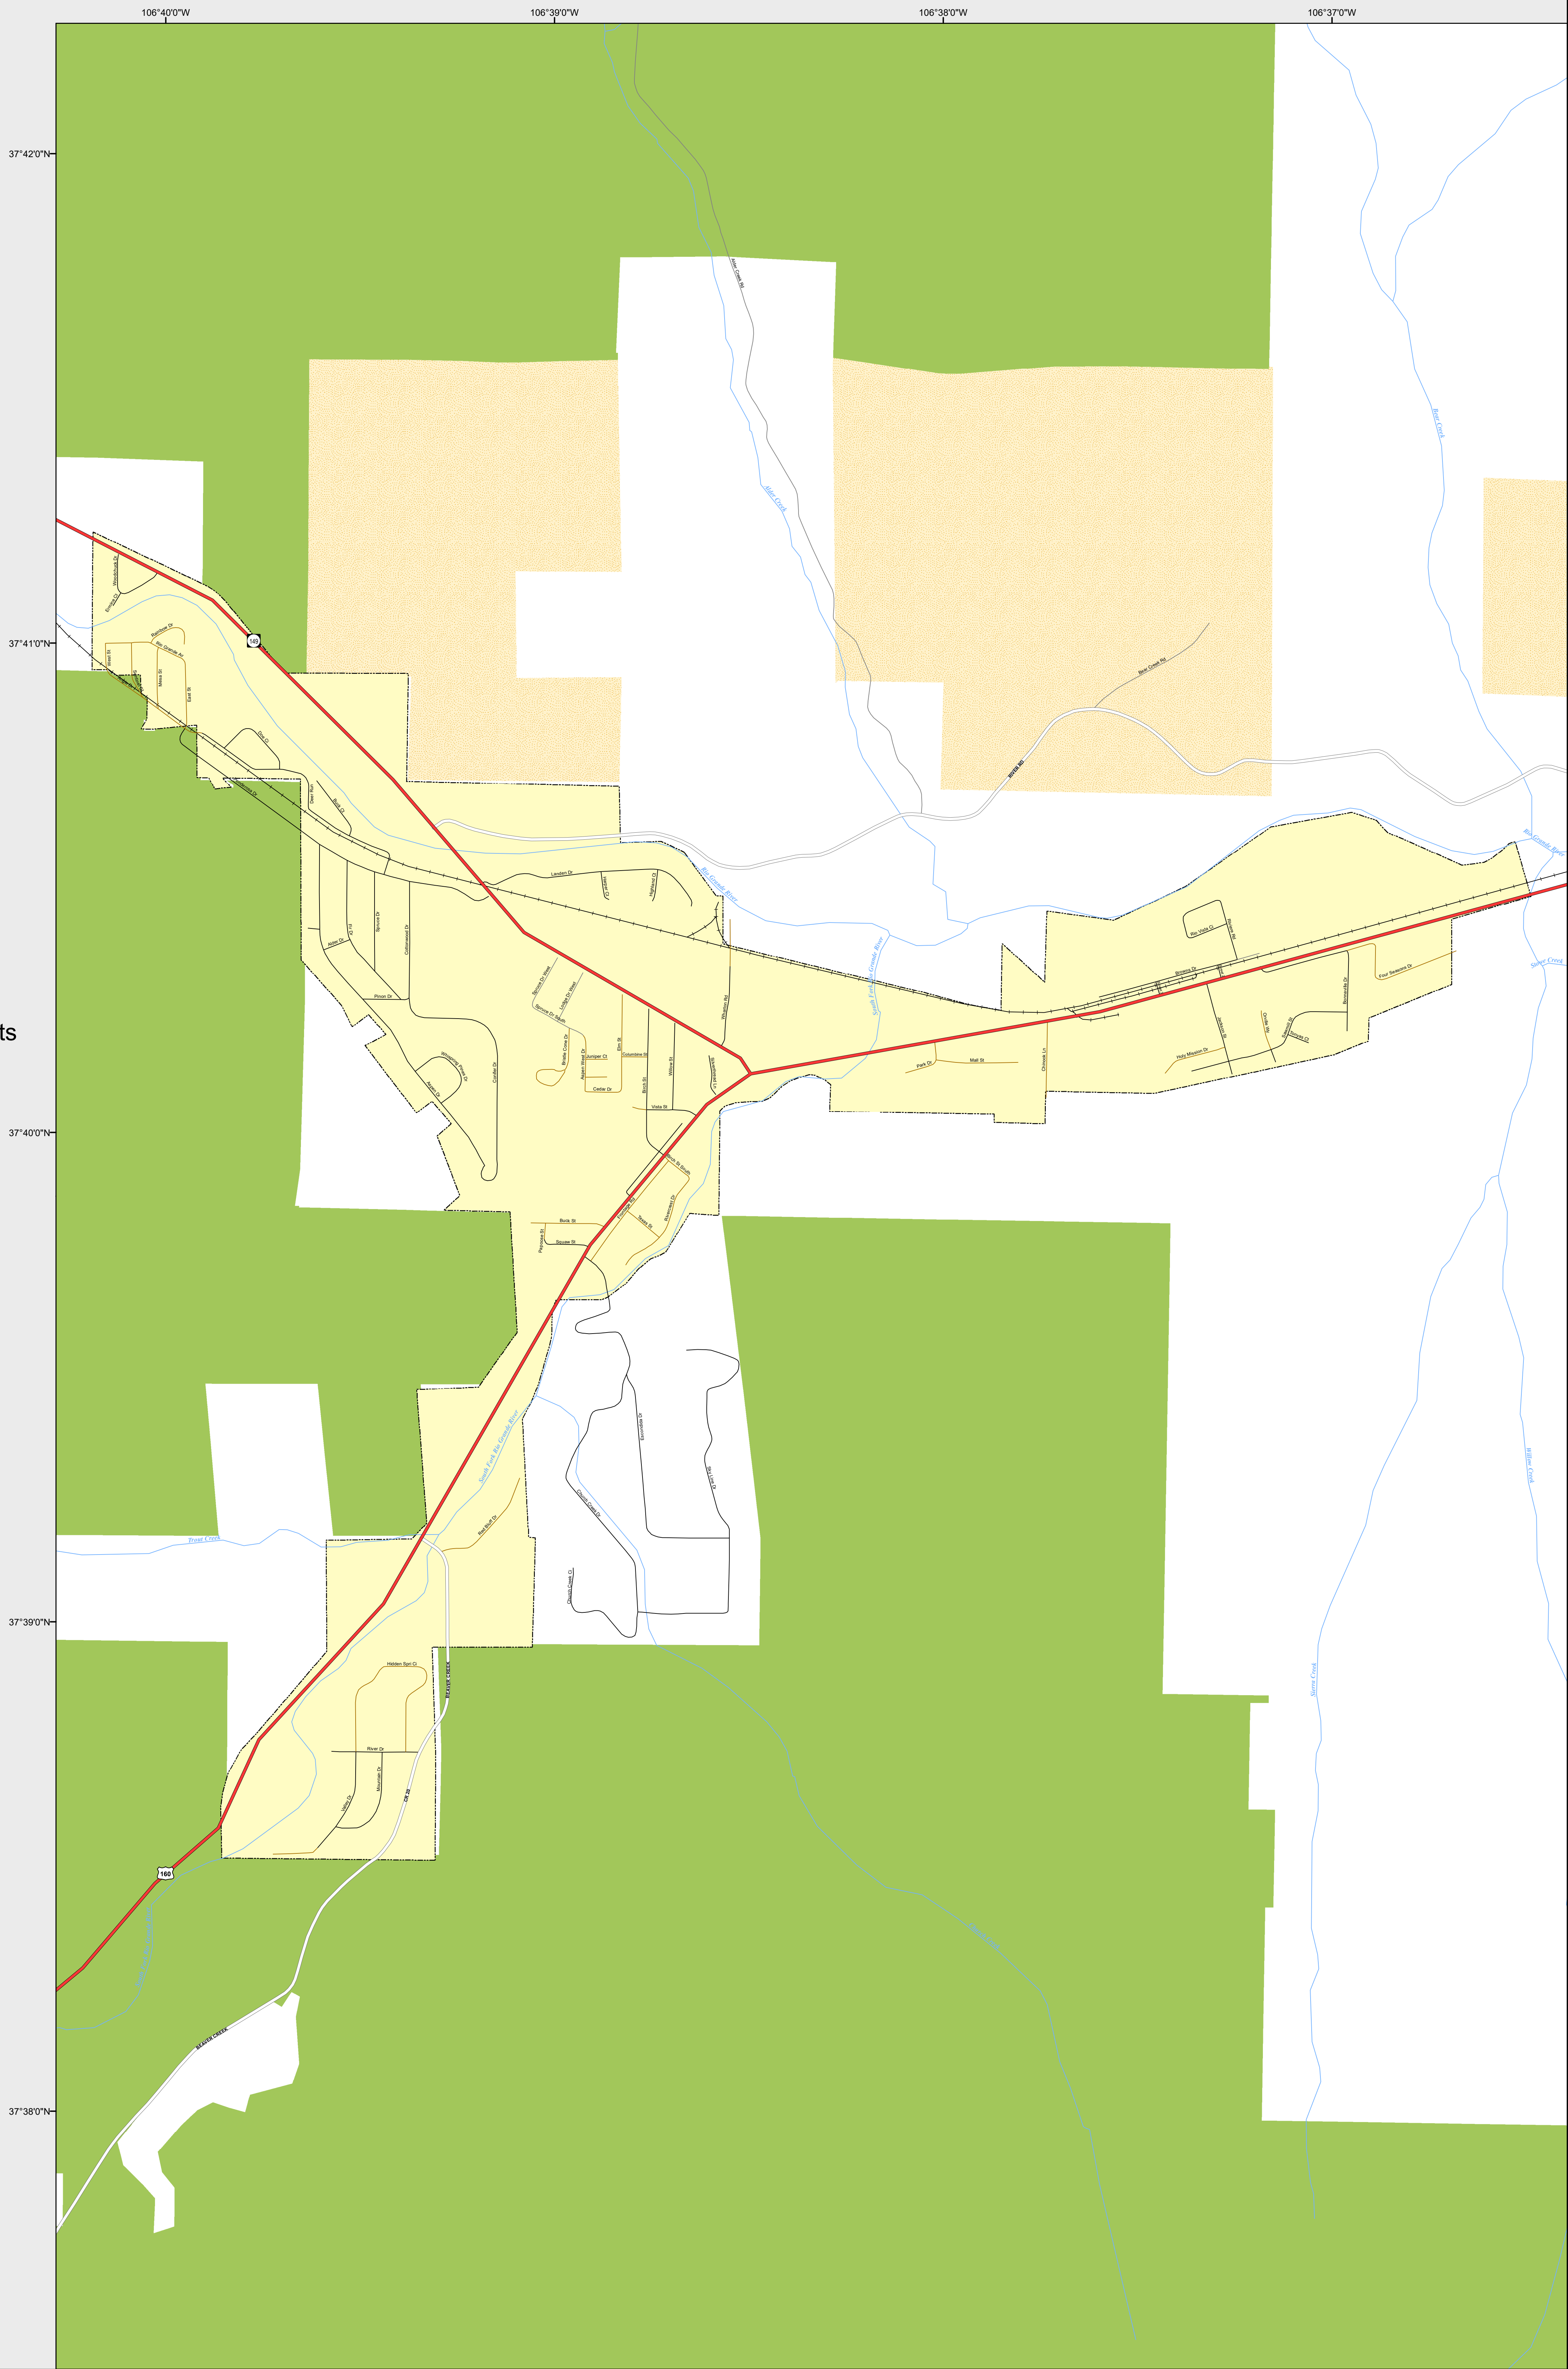

# SOUTH FORK

- Highways
- Major Roads**
- Paved
- Gravel
- Bladed
- Local Roads**
- Paved
- Gravel
- Bladed
- Lakes
- Railroads
- Rivers/Streams
- Base Data**
- City Limits
- Cemetery
- Public Land Classification**
- Public Lands
- State Lands
- National or State Forest
- National Parks/Monuments
- Indian Reservations
- Military/Federal
- Wilderness Areas

0 0.2 0.4 Miles

## State of Colorado

This city is located in the following count(ies):  
Rio Grande

CDOT does not guarantee the accuracy of any information presented, is not liable in any respect for any errors, or omissions and is not responsible for determining fitness for use in this map. Source of landowner data is COMaP v9. This map does not imply permission of public access.