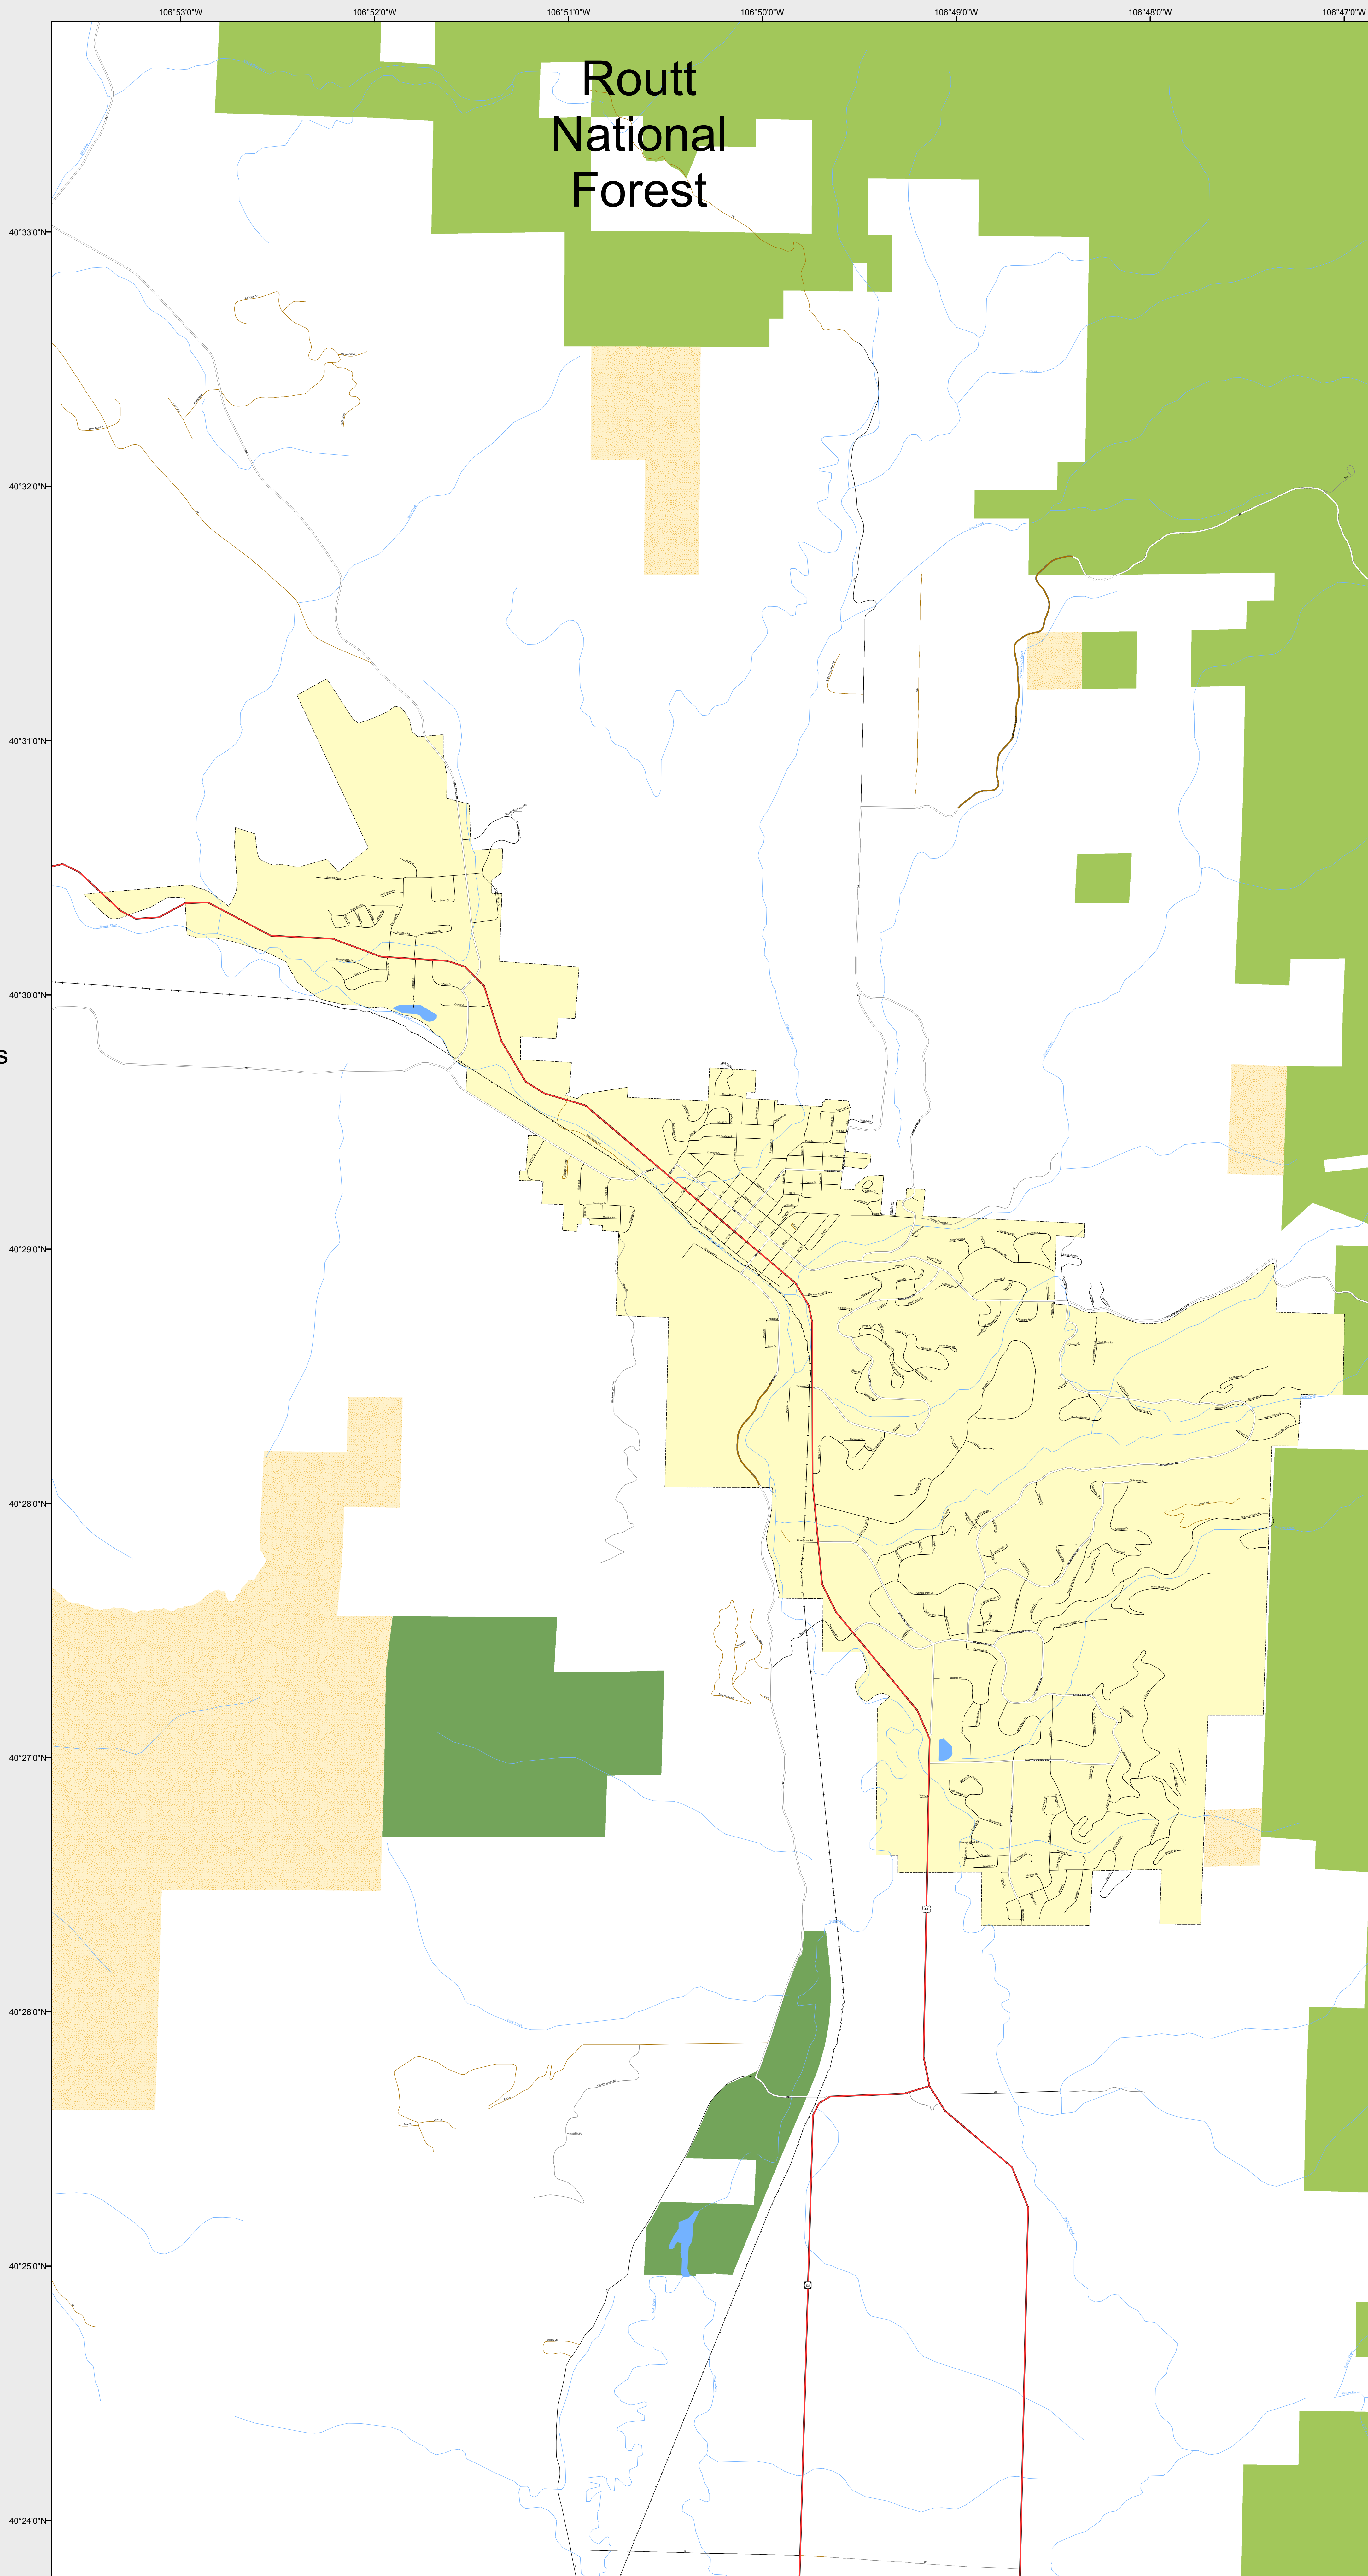

# STEAMBOAT SPRINGS

-  Highways
- Major Roads
  -  Paved
  -  Gravel
  -  Bladed
- Local Roads
  -  Paved
  -  Gravel
  -  Bladed
- Base Data
  -  City Limits
  -  Lakes
  -  Counties
  -  Cemetery
  -  Rivers/Streams
  -  Railroads
- Public Land Classification
  -  Public Lands
  -  State Lands
  -  National or State Forest
  -  National Parks/Monuments
  -  Indian Reservations
  -  Military/Federal
  -  Wilderness Areas

0 0.45 0.9 Miles

**State of Colorado**  
This city is located in the following count(ies):  
Routt

Routt  
National  
Forest

CDOT does not guarantee the accuracy of any information presented, is not liable in any respect for any errors, or omissions and is not responsible for determining fitness for use in this map. Source of landowner data is COMaP v9. This map does not imply permission of public access.