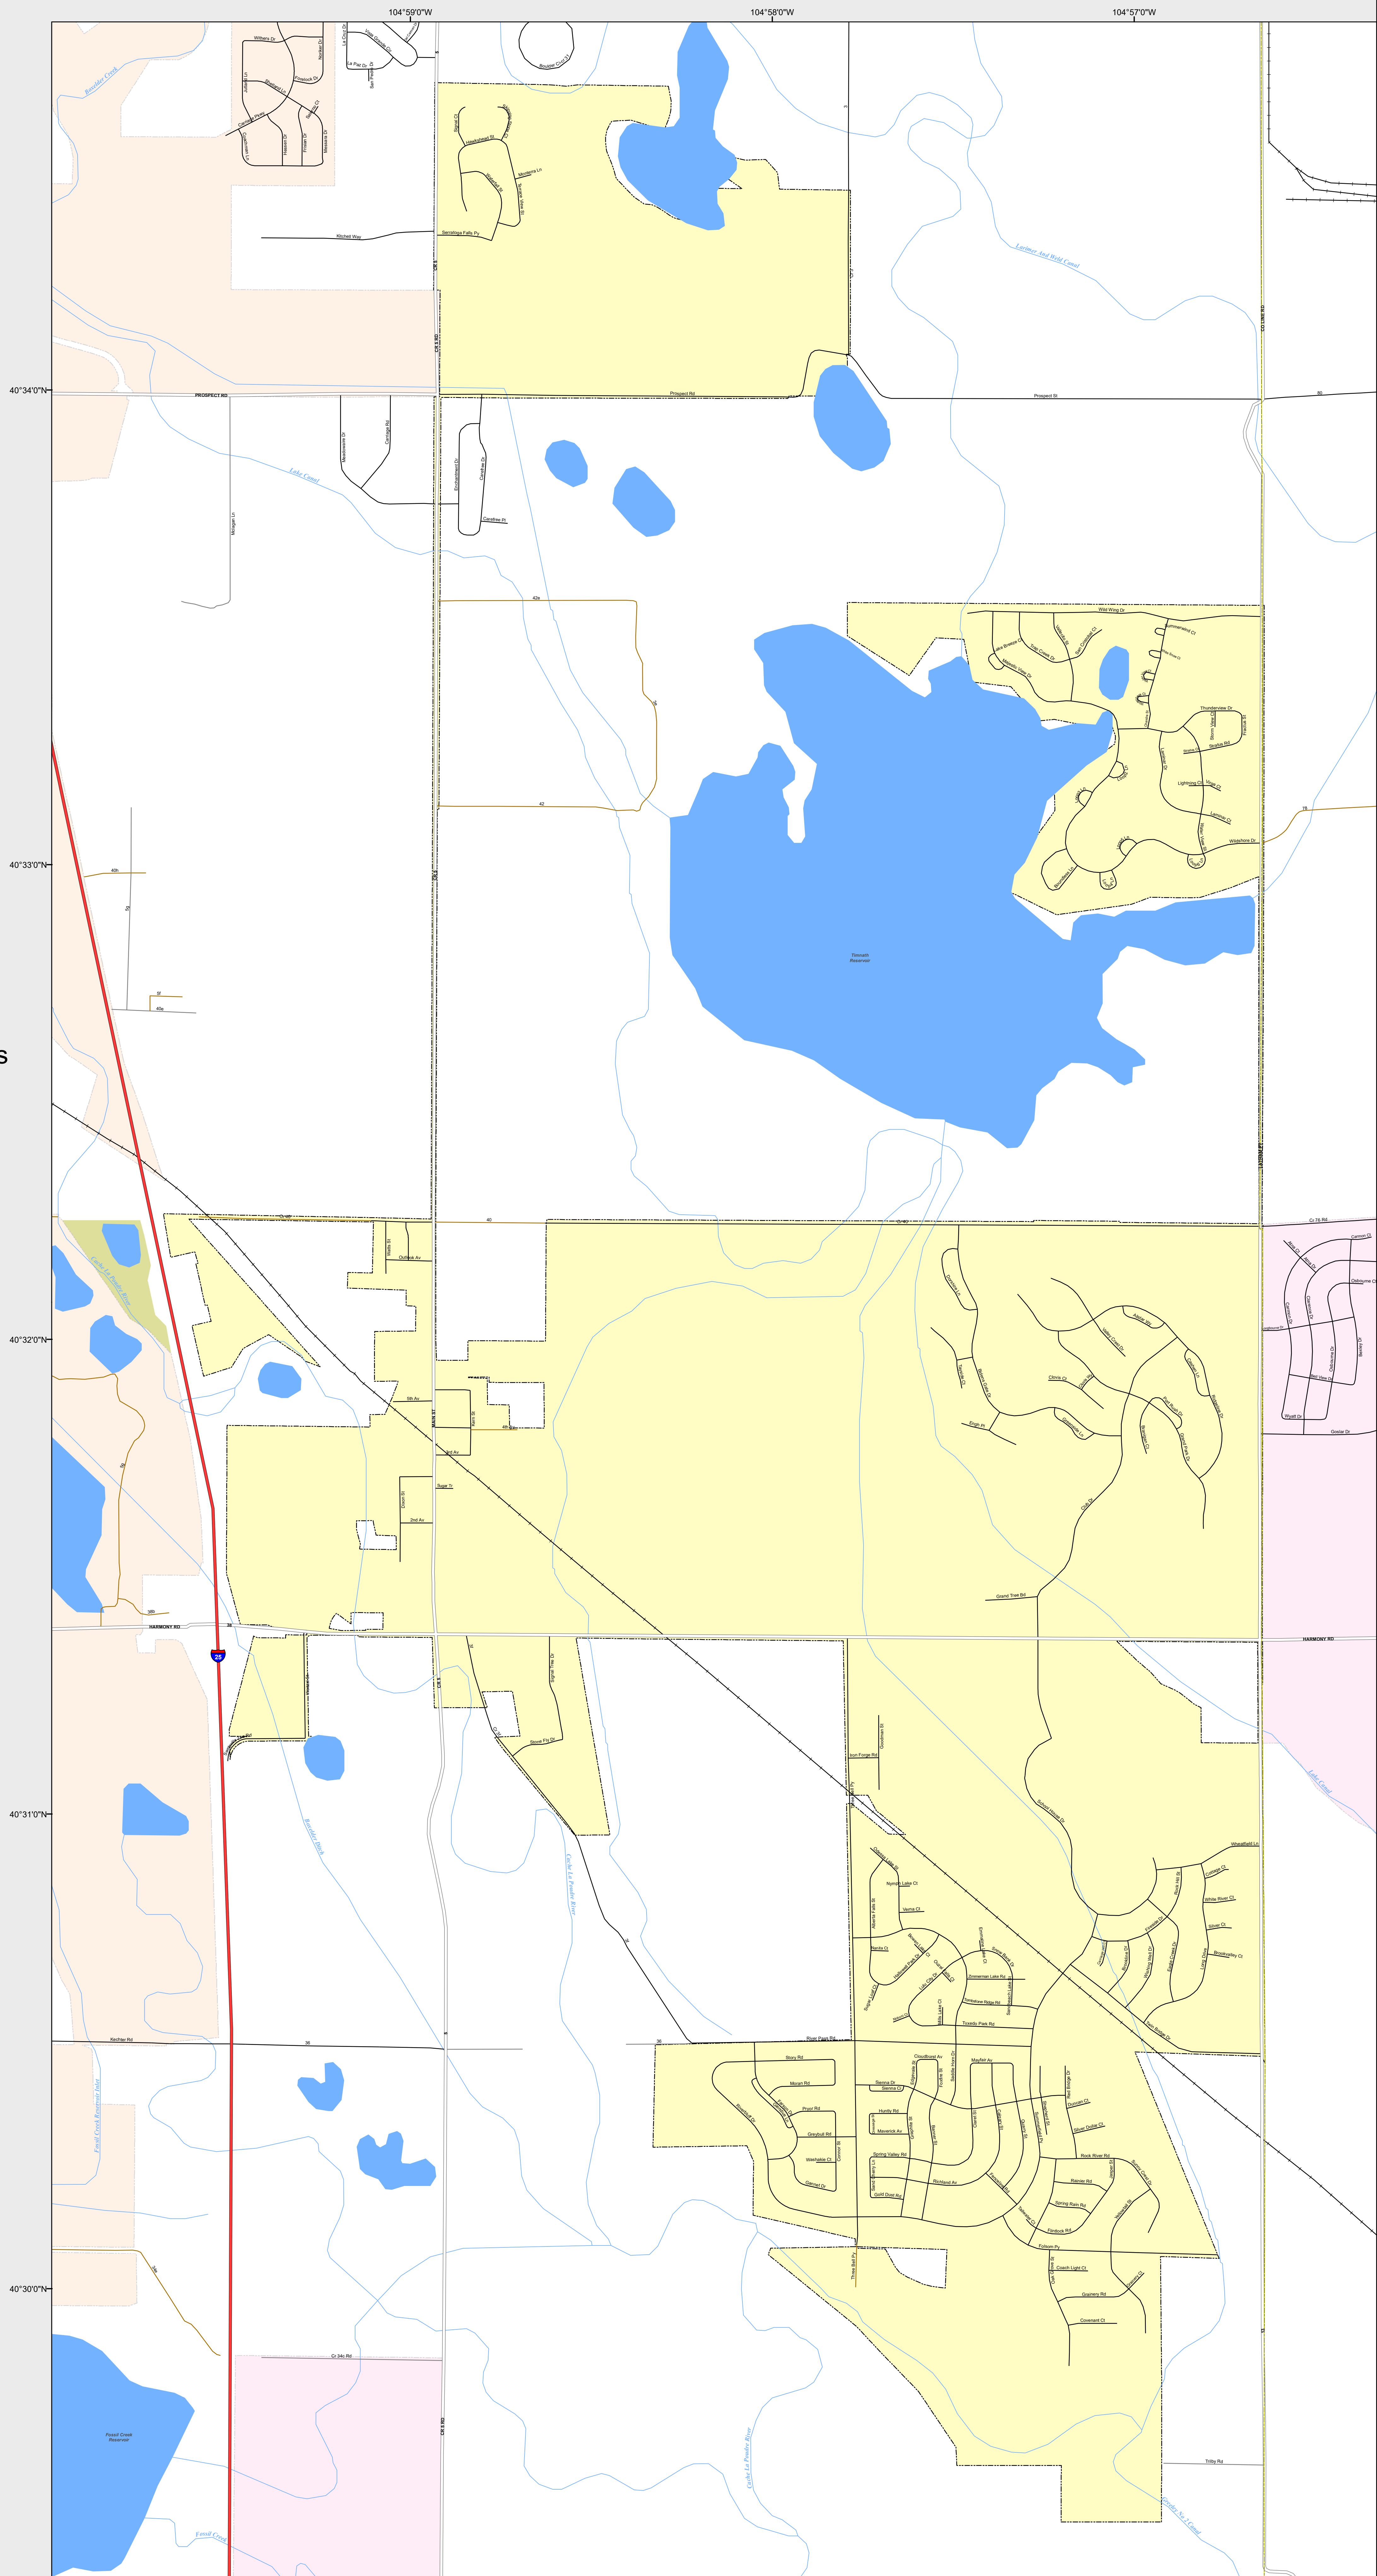

TIMNATH

-  Highways
- Major Roads**
-  Paved
-  Gravel
-  Bladed
- Local Roads**
-  Paved
-  Gravel
-  Bladed
- Base Data**
-  City Limits
-  Lakes
-  Counties
-  Cemetery
-  Rivers/Streams
-  Railroads
- Public Land Classification**
-  Public Lands
-  State Lands
-  National or State Forest
-  National Parks/Monuments
-  Indian Reservations
-  Military/Federal
-  Wilderness Areas

0 0.2 0.4 Miles

State of Colorado
This city is located in the following count(ies):
Larimer

CDOT does not guarantee the accuracy of any information presented, is not liable in any respect for any errors, or omissions and is not responsible for determining fitness for use in this map. Source of landowner data is COMaP v9. This map does not imply permission of public access.