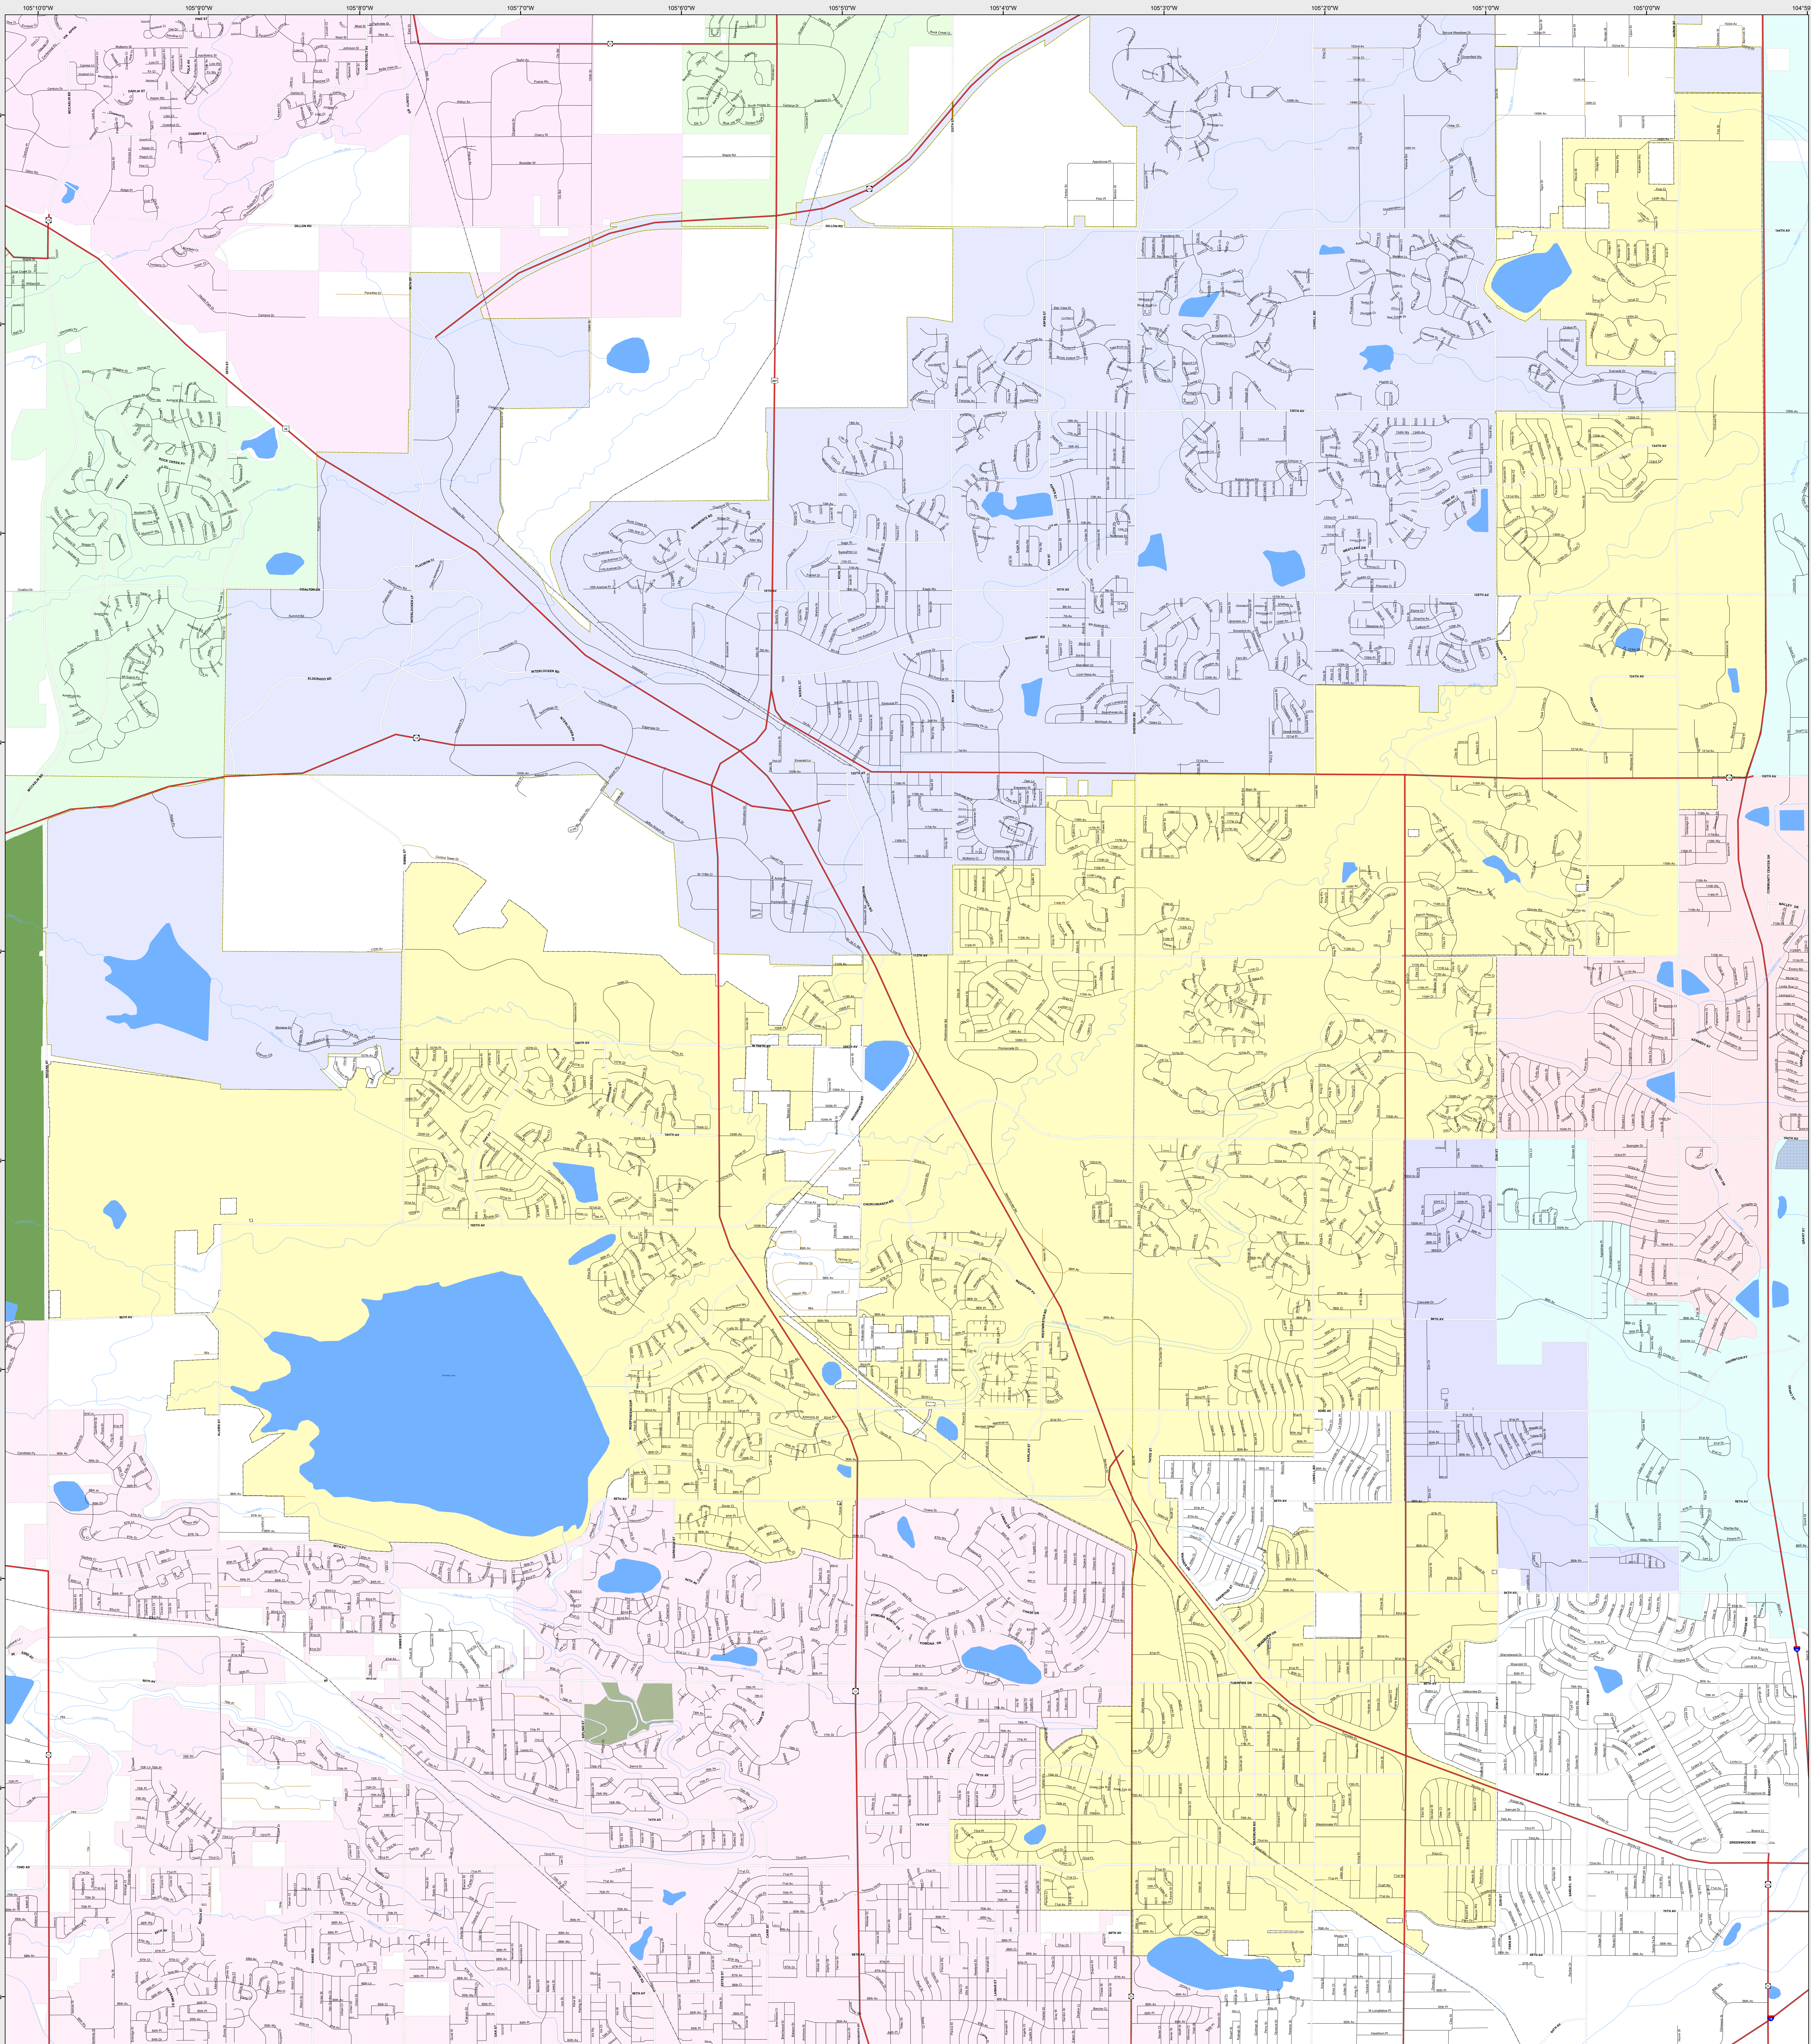

WESTMINSTER

- Highways
- Major Roads
  - Paved
  - Gravel
  - Bladed
- Local Roads
  - Paved
  - Gravel
  - Bladed
- Base Data
  - City Limits
  - Counties
  - Cemetery
  - Lakes
  - Rivers/Streams
  - Railroads
- Public Land Classification
  - Public Lands
  - State Lands
  - National or State Forest
  - National Parks/Monuments
  - Indian Reservations
  - Military/Federal
  - Wilderness Areas

0 0.3 0.6 Miles

State of Colorado

This city is located in the following count(ies):
Adams
Jefferson