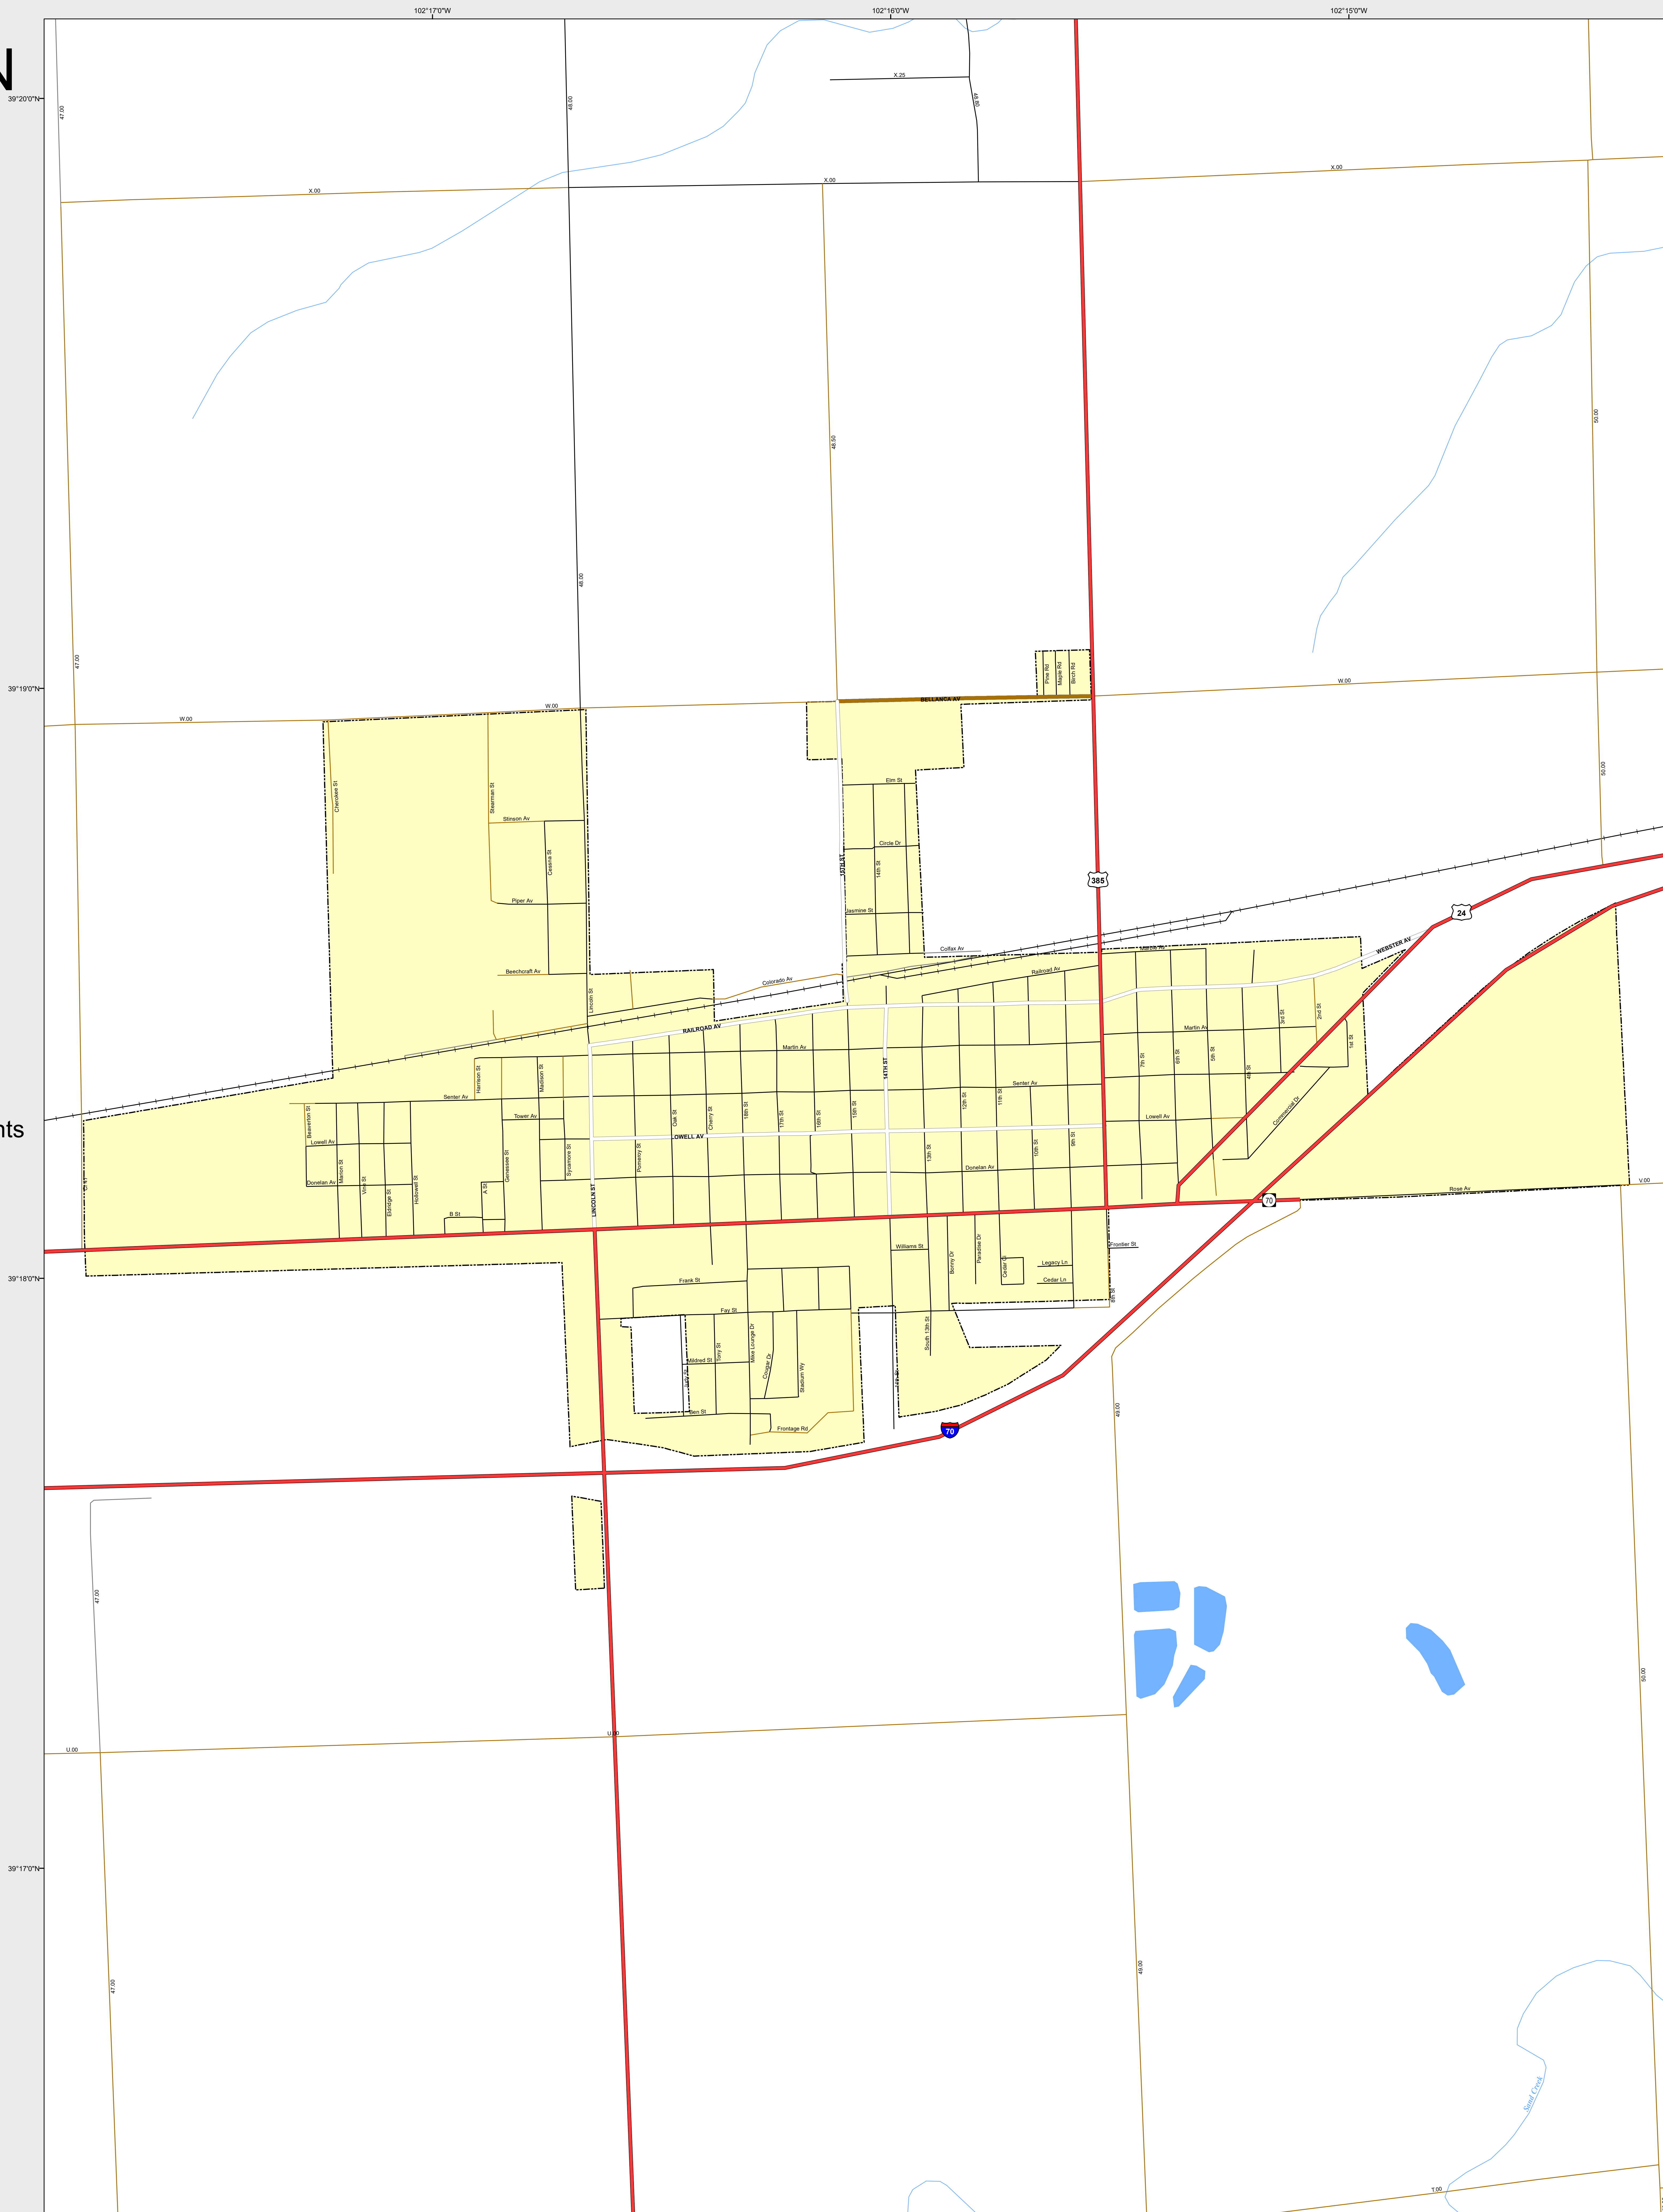

BURLINGTON