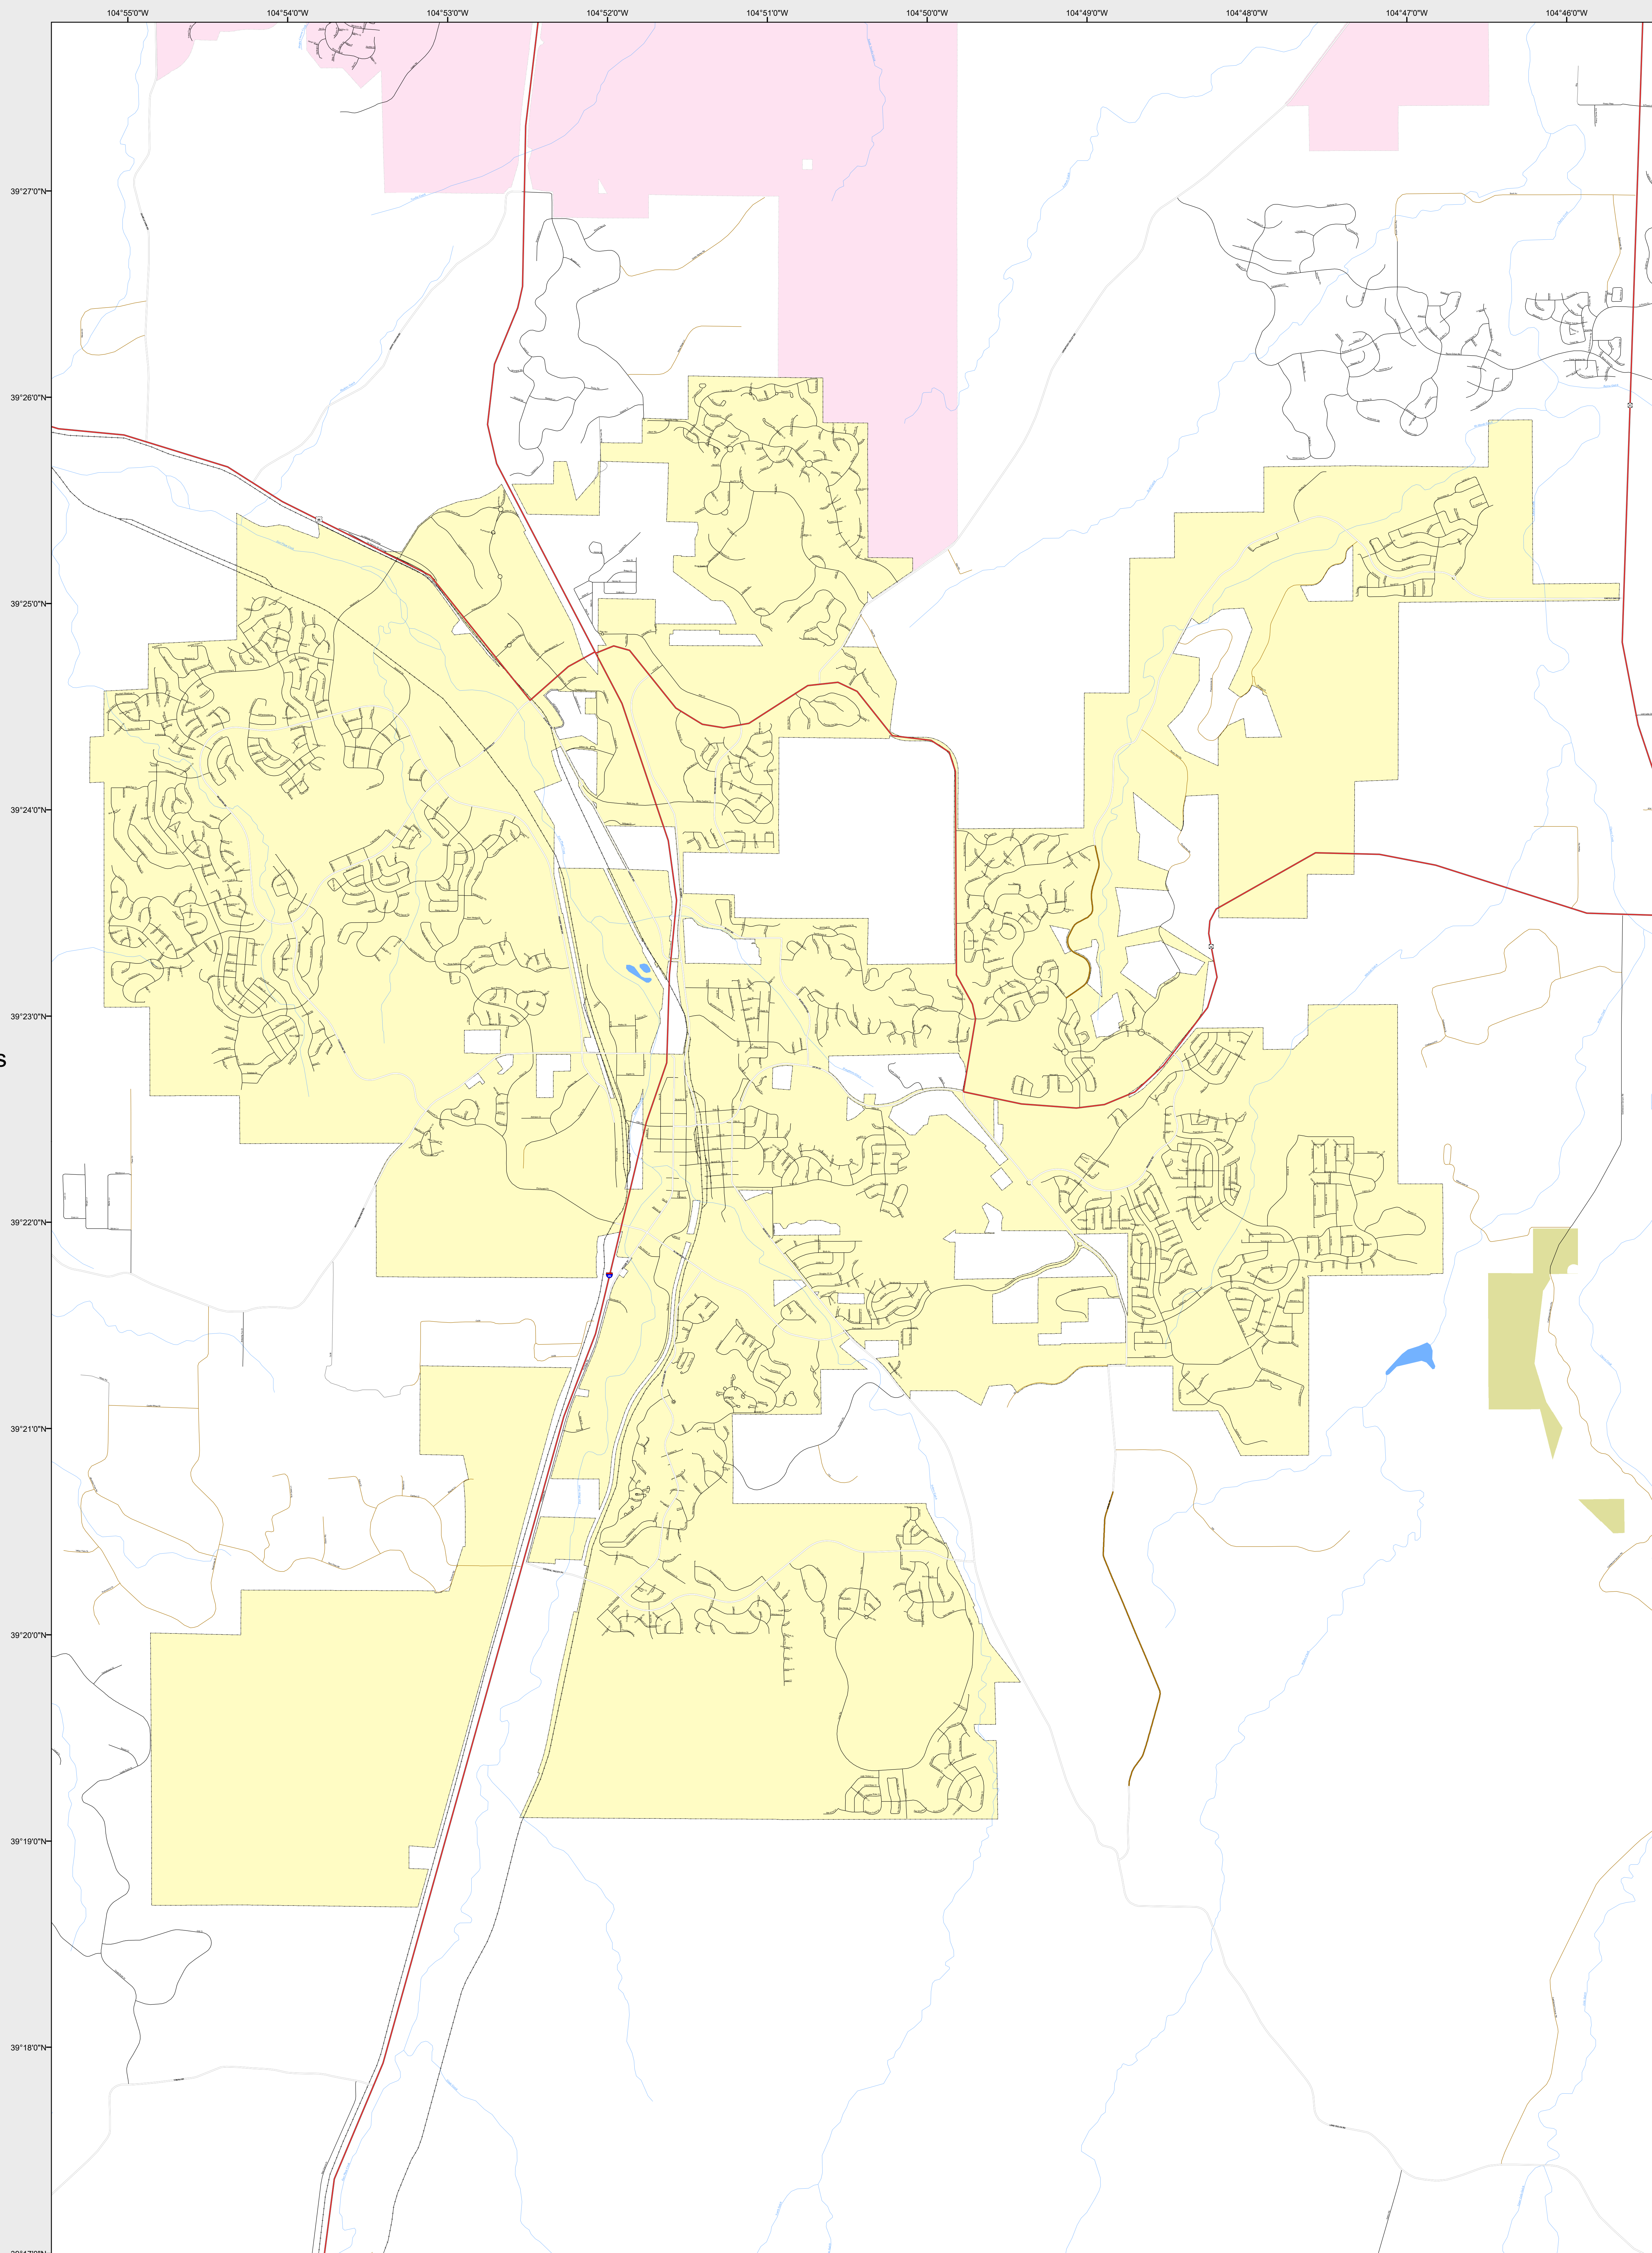

CASTLE ROCK

-  Highways
- Major Roads
 -  Paved
 -  Gravel
 -  Bladed
- Local Roads
 -  Paved
 -  Gravel
 -  Bladed
- Base Data
 -  City Limits
 -  Counties
 -  Cemetery
 -  Lakes
 -  Rivers/Streams
 -  Railroads
- Public Land Classification
 -  Public Lands
 -  State Lands
 -  National or State Forest
 -  National Parks/Monuments
 -  Indian Reservations
 -  Military/Federal
 -  Wilderness Areas

0 0.45 0.9 Miles

State of Colorado
This city is located in the following count(ies):
Douglas

CDOT does not guarantee the accuracy of any information presented, is not liable in any respect for any errors, or omissions and is not responsible for determining fitness for use in this map. Source of landowner data is COMaP v9. This map does not imply permission of public access.