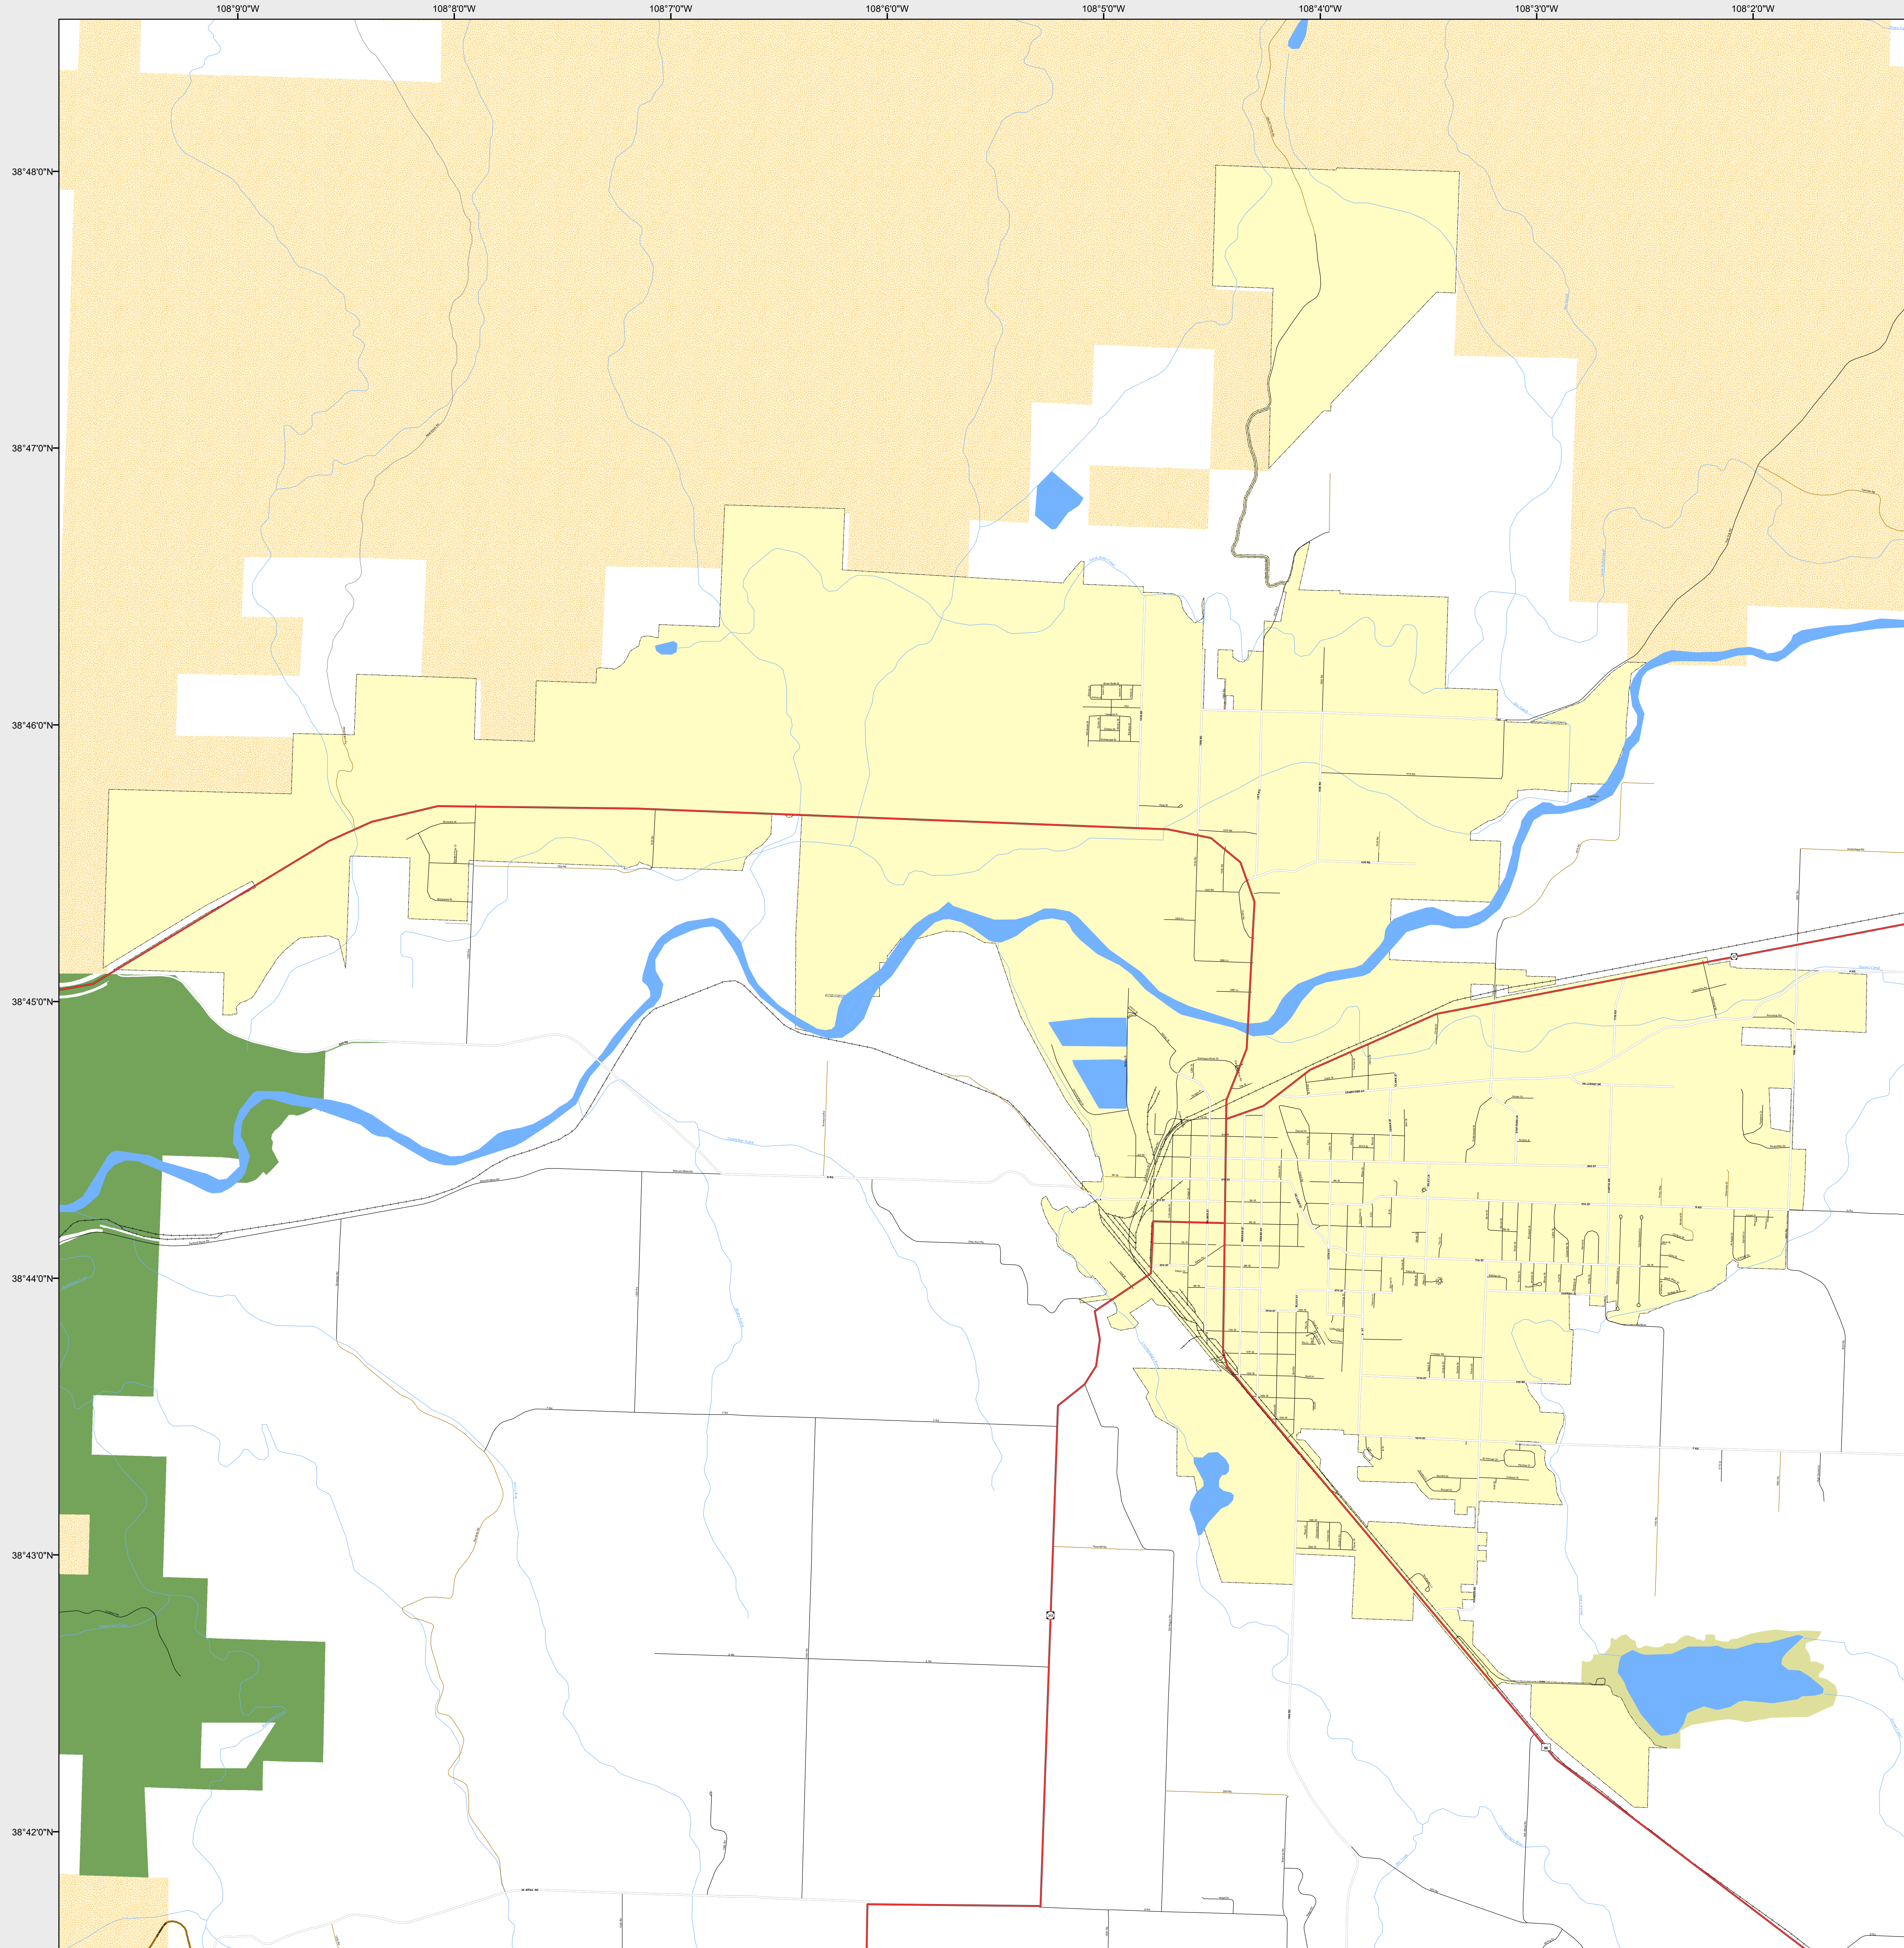

# DELTA

-  Highways
- Major Roads
  -  Paved
  -  Gravel
  -  Bladed
- Local Roads
  -  Paved
  -  Gravel
  -  Bladed
- Base Data
  -  City Limits
  -  Counties
  -  Cemetery
  -  Lakes
  -  Rivers/Streams
  -  Railroads
- Public Land Classification
  -  Public Lands
  -  State Lands
  -  National or State Forest
  -  National Parks/Monuments
  -  Indian Reservations
  -  Military/Federal
  -  Wilderness Areas

## State of Colorado

This city is located in the following count(ies):  
Delta

CDOT does not guarantee the accuracy of any information presented, is not liable in any respect for any errors, or omissions and is not responsible for determining fitness for use in this map. Source of landowner data is COMaP v9. This map does not imply permission of public access.