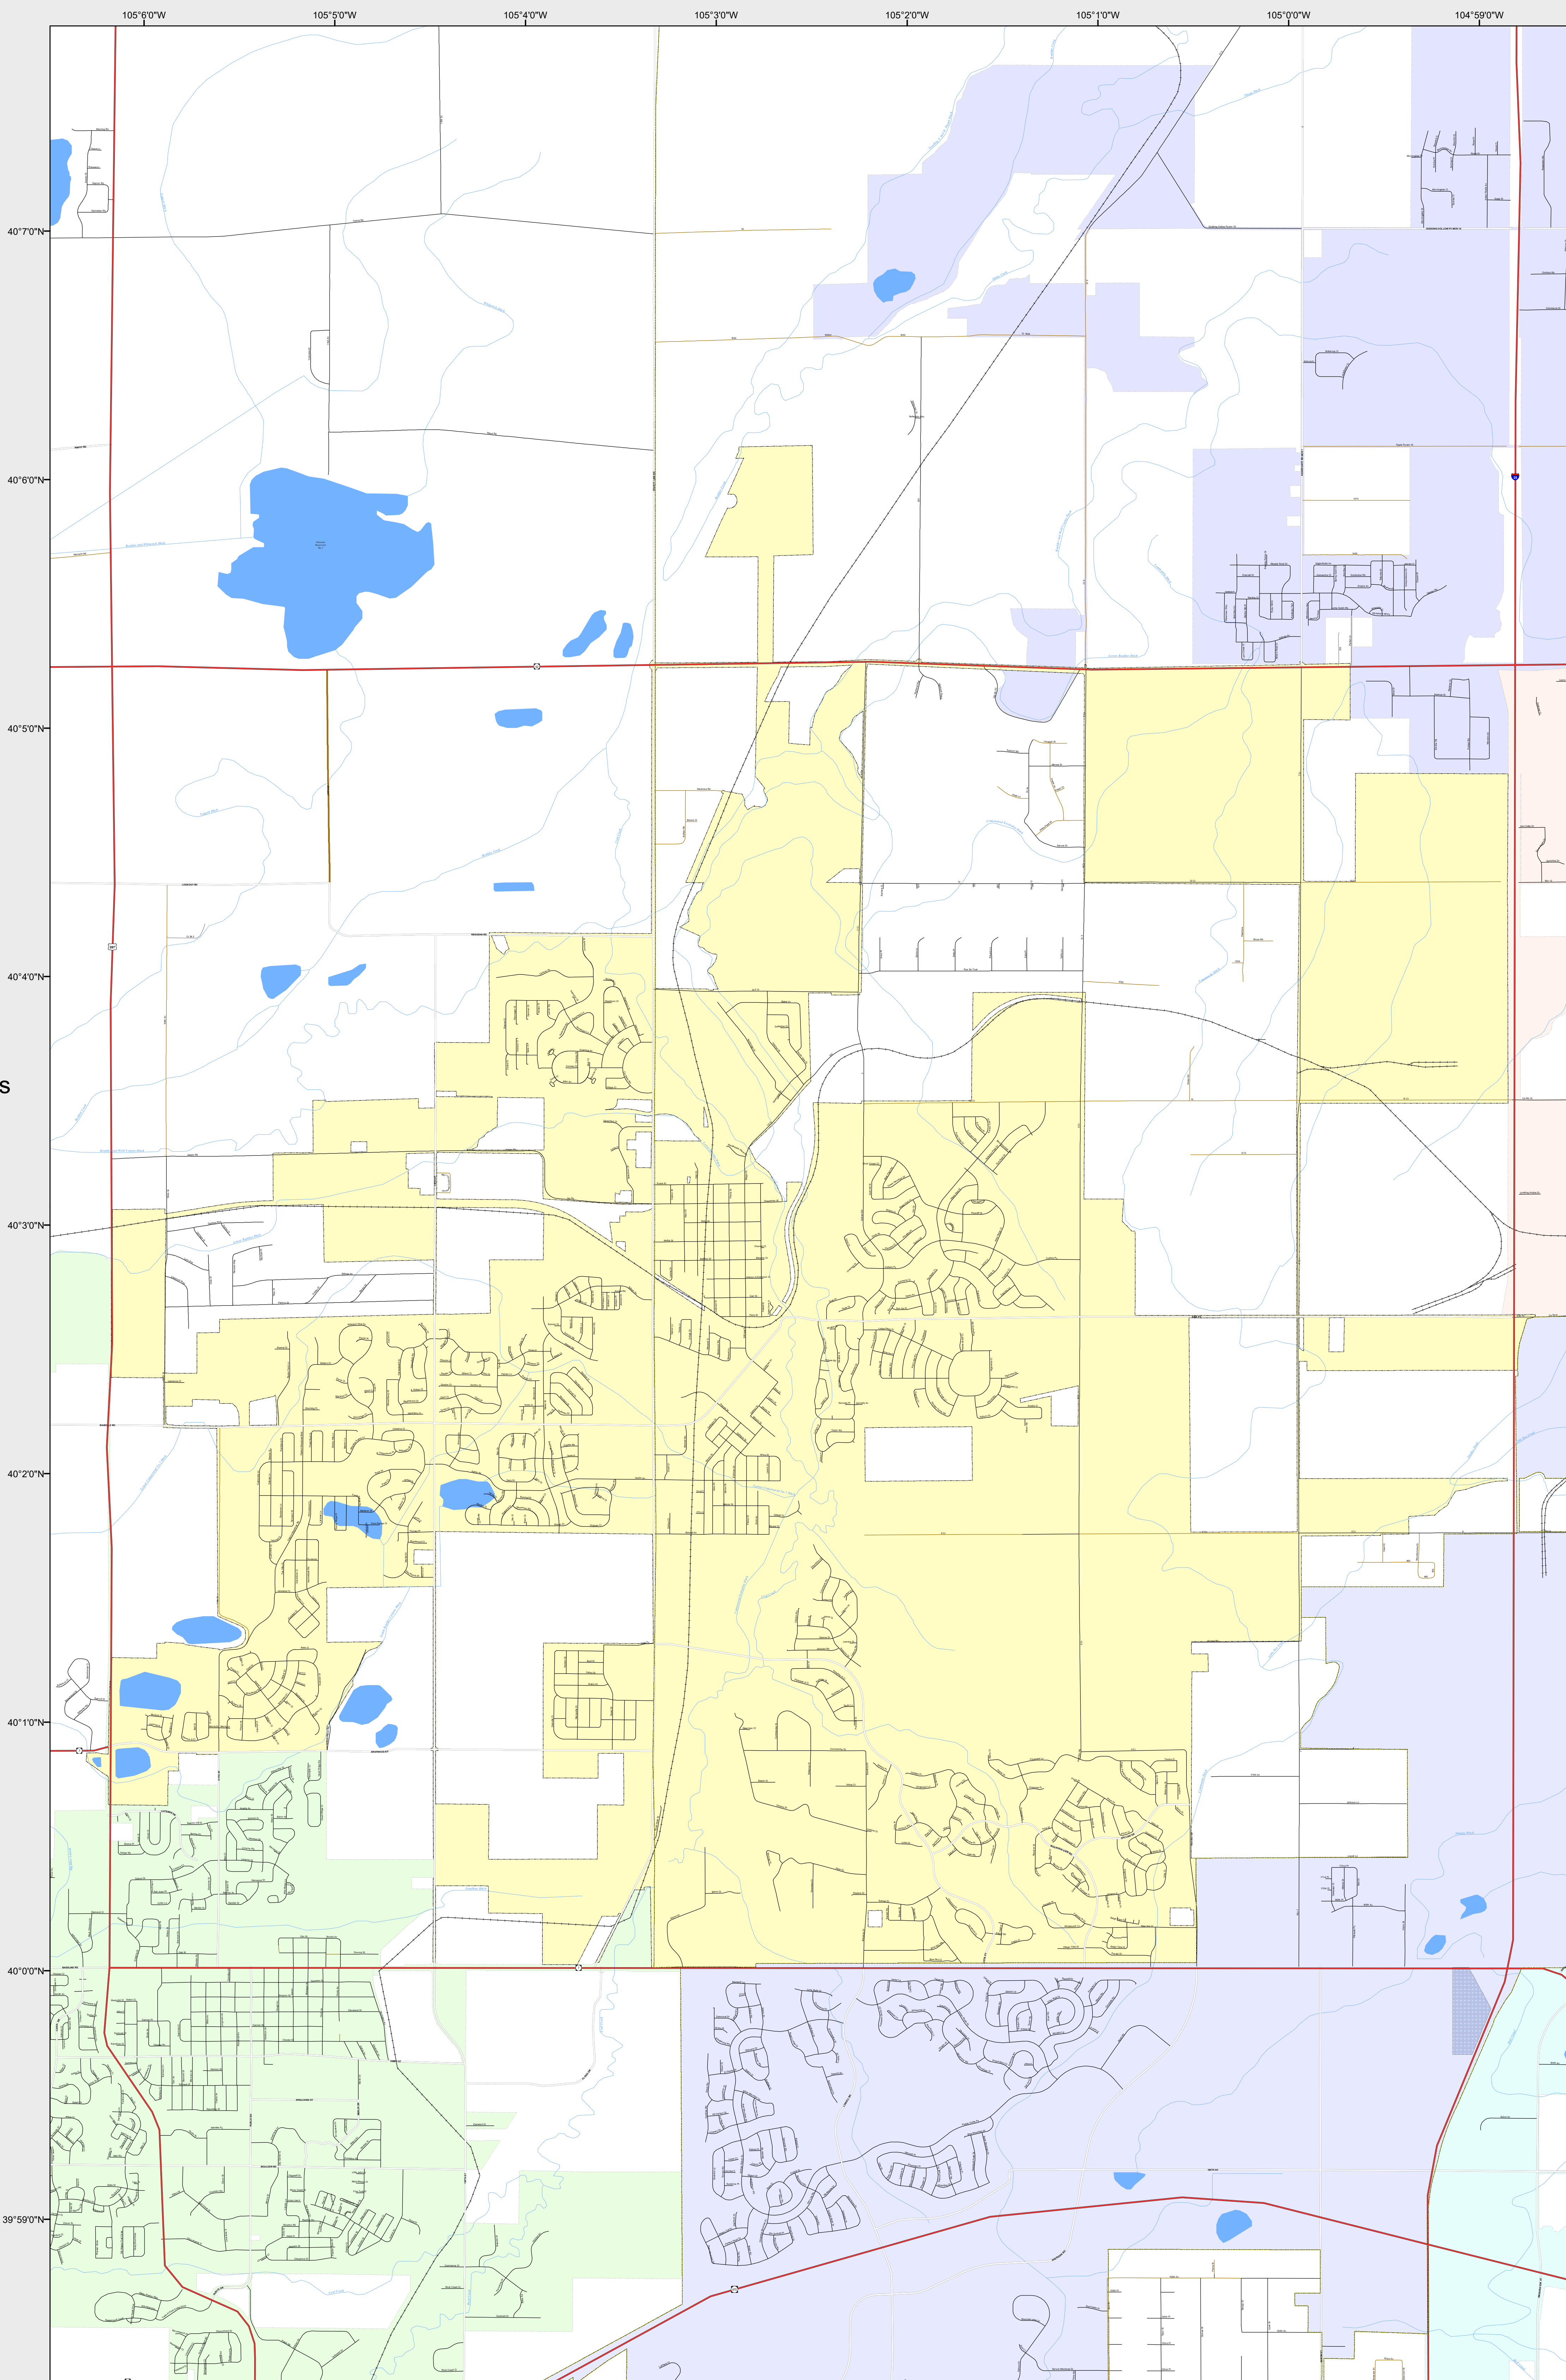

ERIE

-  Highways
- Major Roads
 -  Paved
 -  Gravel
 -  Bladed
- Local Roads
 -  Paved
 -  Gravel
 -  Bladed
- Base Data
 -  City Limits
 -  Counties
 -  Cemetery
 -  Lakes
 -  Rivers/Streams
 -  Railroads
- Public Land Classification
 -  Public Lands
 -  State Lands
 -  National or State Forest
 -  National Parks/Monuments
 -  Indian Reservations
 -  Military/Federal
 -  Wilderness Areas

State of Colorado

This city is located in the following count(ies):
Boulder
Weld

CDOT does not guarantee the accuracy of any information presented, is not liable in any respect for any errors, or omissions and is not responsible for determining fitness for use in this map. Source of landowner data is COMaP v9. This map does not imply permission of public access.