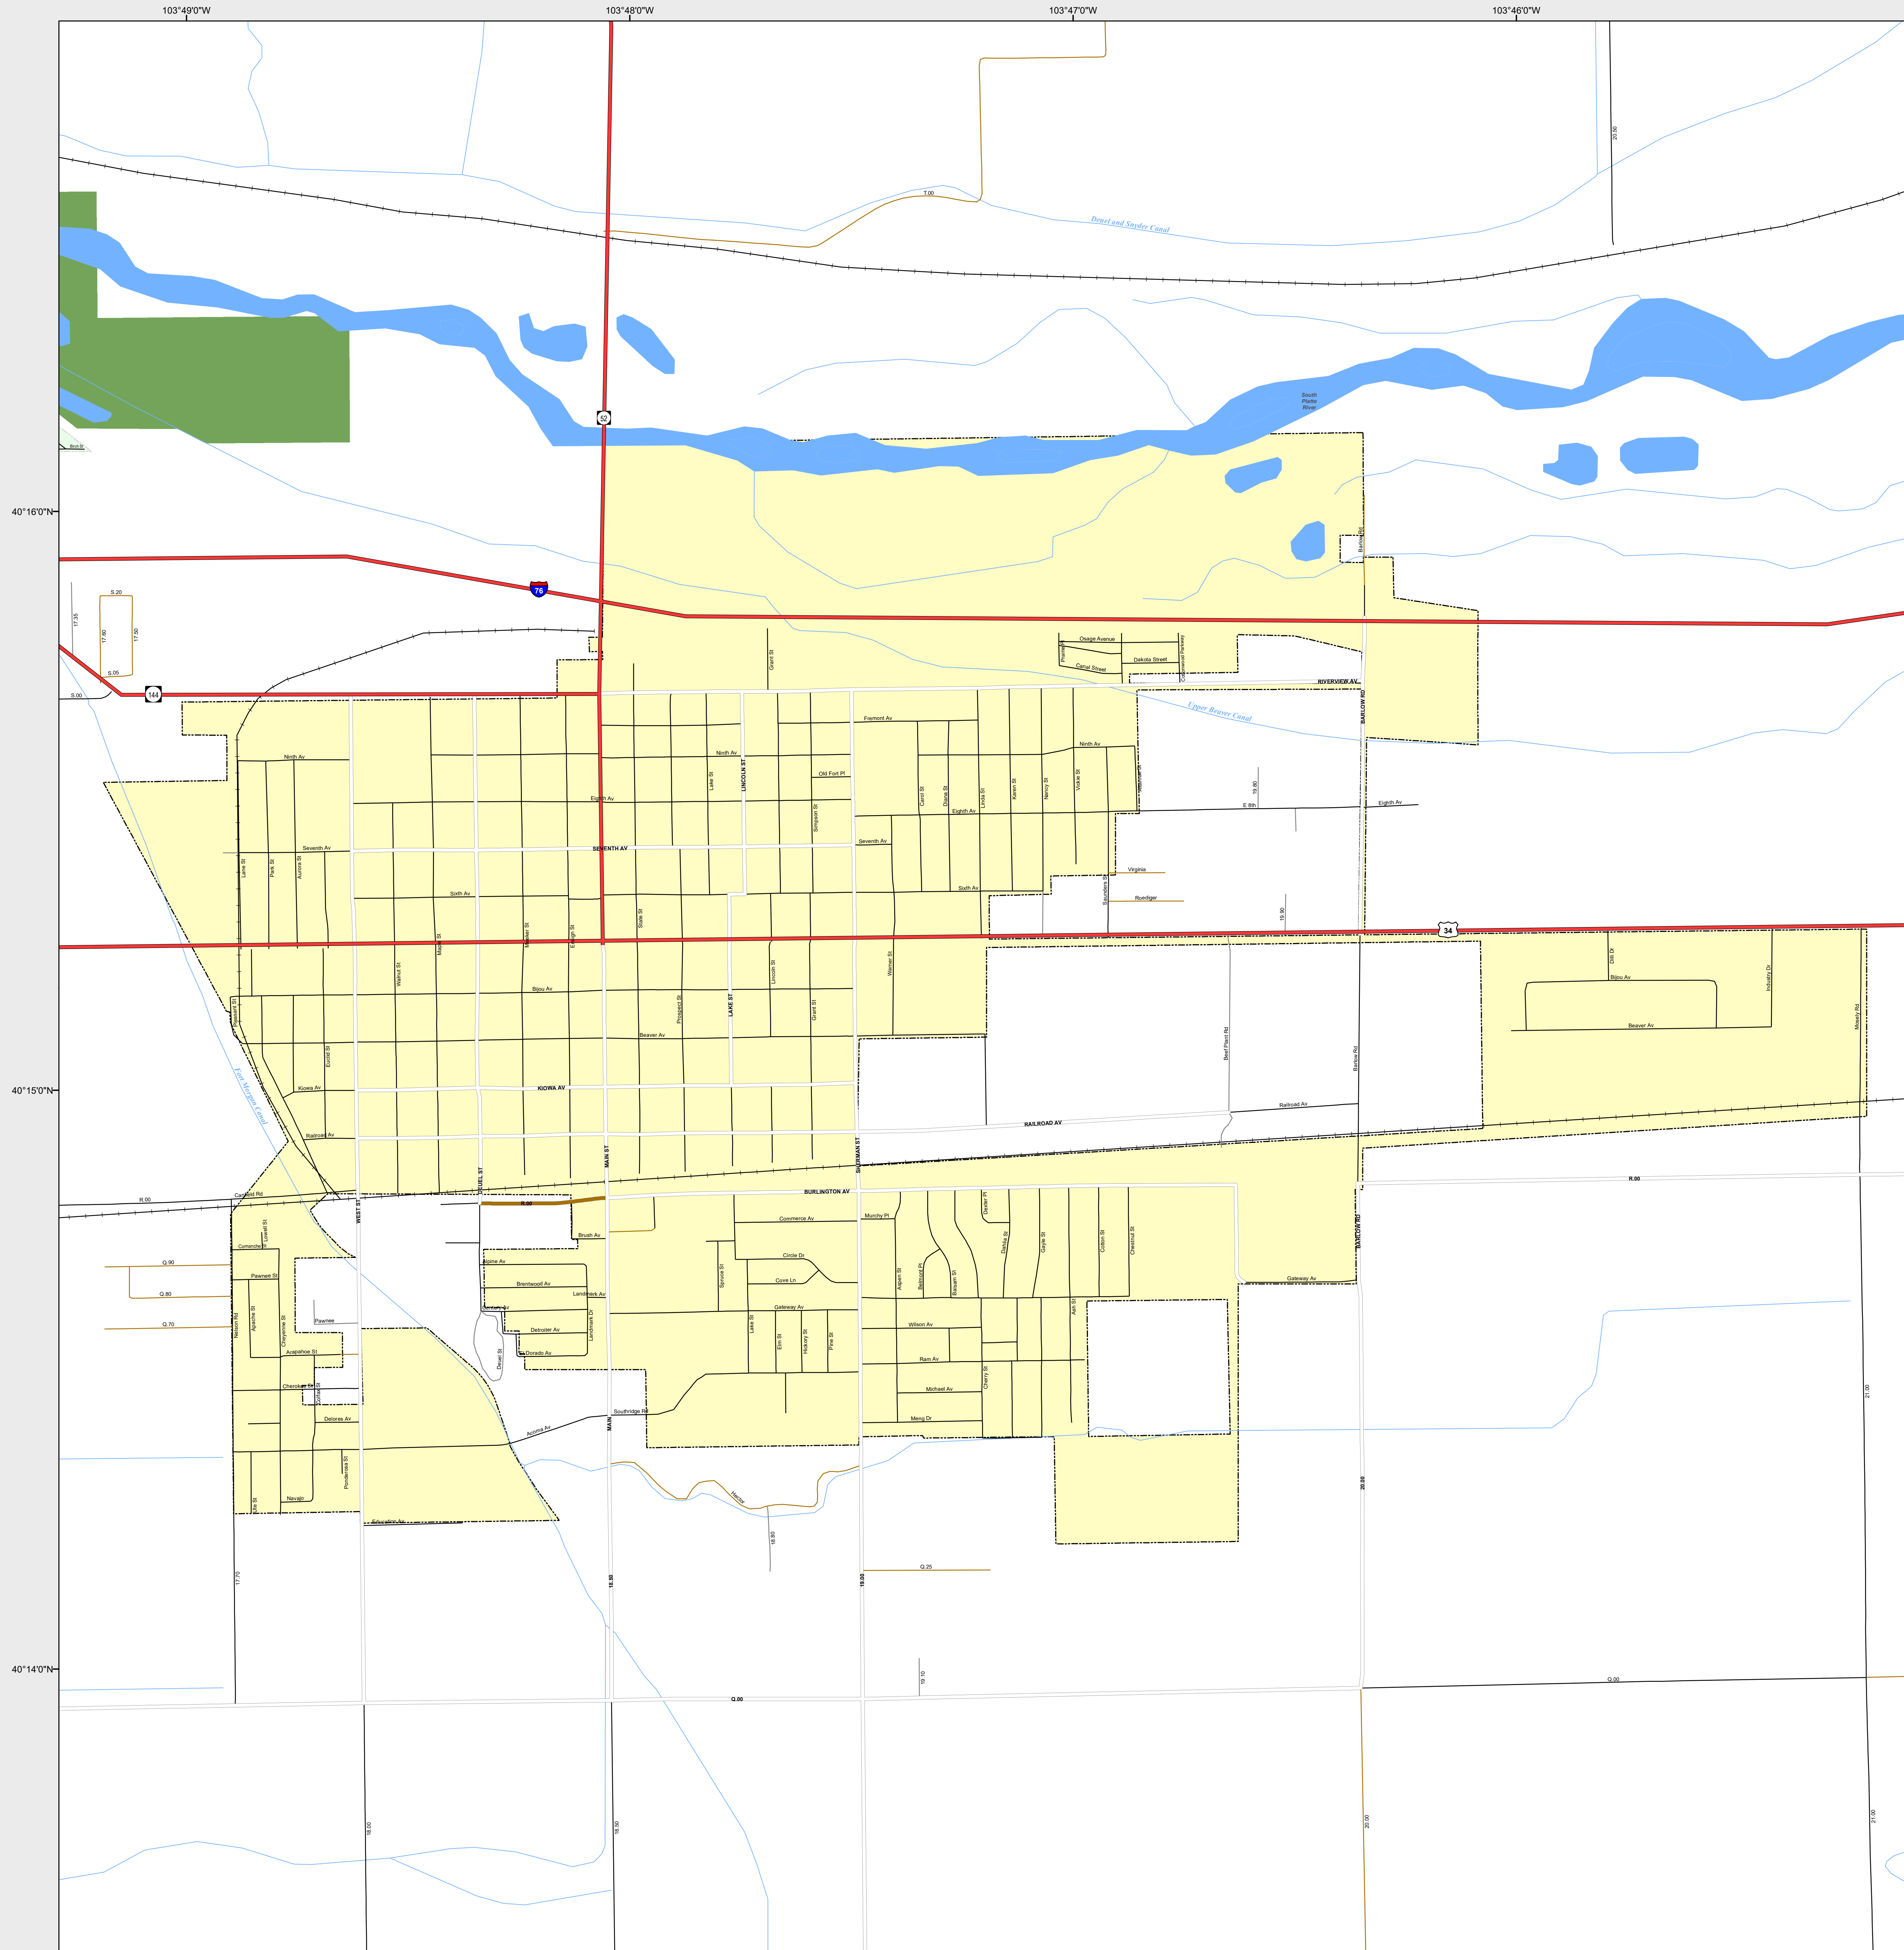

FORT MORGAN

-  Highways
- Major Roads**
-  Paved
-  Gravel
-  Bladed
- Local Roads**
-  Paved
-  Gravel
-  Bladed
- Base Data**
-  City Limits
-  Counties
-  Cemetery
-  Lakes
-  Rivers/Streams
-  Railroads
- Public Land Classification**
-  Public Lands
-  State Lands
-  National or State Forest
-  National Parks/Monuments
-  Indian Reservations
-  Military/Federal
-  Wilderness Areas

State of Colorado

This city is located in the following count(ies):
Morgan

CDOT does not guarantee the accuracy of any information presented, is not liable in any respect for any errors, or omissions and is not responsible for determining fitness for use in this map. Source of landowner data is COMaP v9. This map does not imply permission of public access.