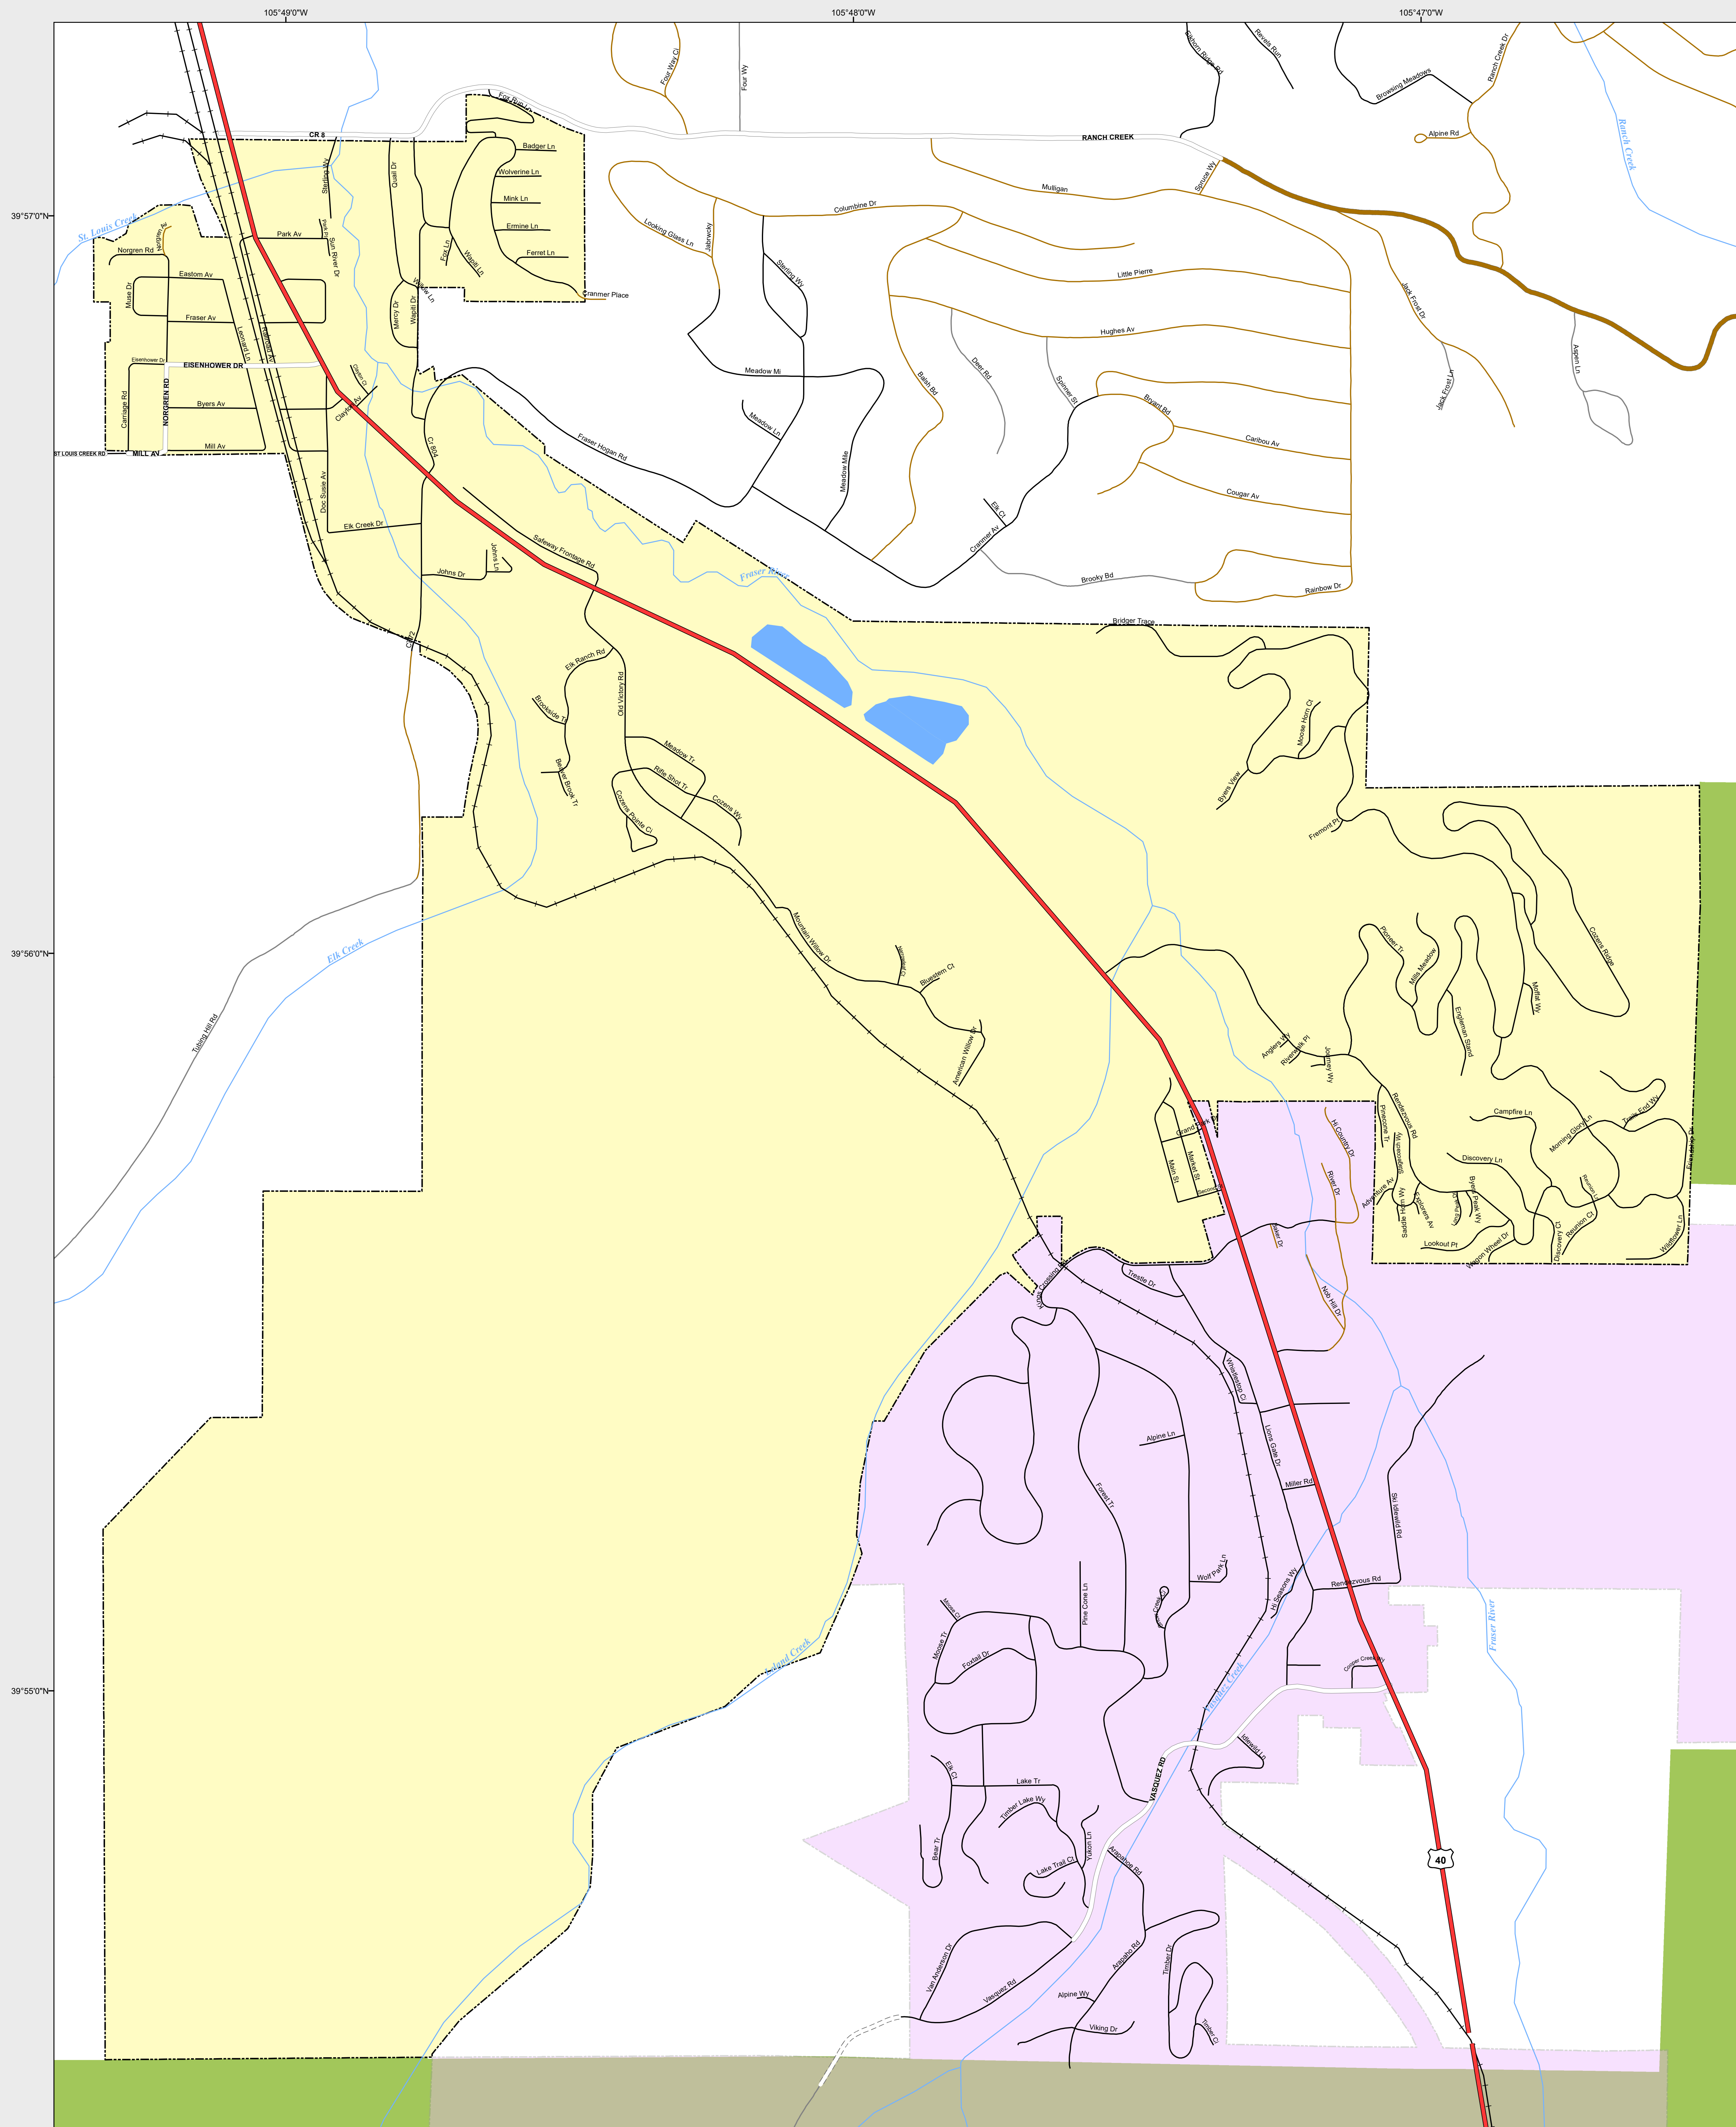

FRASER

-  Highways
- Major Roads**
-  Paved
-  Gravel
-  Bladed
- Local Roads**
-  Paved
-  Gravel
-  Bladed
- Base Data**
-  City Limits
-  Counties
-  Cemetery
-  Lakes
-  Rivers/Streams
-  Railroads
- Public Land Classification**
-  Public Lands
-  State Lands
-  National or State Forest
-  National Parks/Monuments
-  Indian Reservations
-  Military/Federal
-  Wilderness Areas

State of Colorado

This city is located in the following count(ies):
Grand

CDOT does not guarantee the accuracy of any information presented, is not liable in any respect for any errors, or omissions and is not responsible for determining fitness for use in this map. Source of landowner data is COMaP v9. This map does not imply permission of public access.