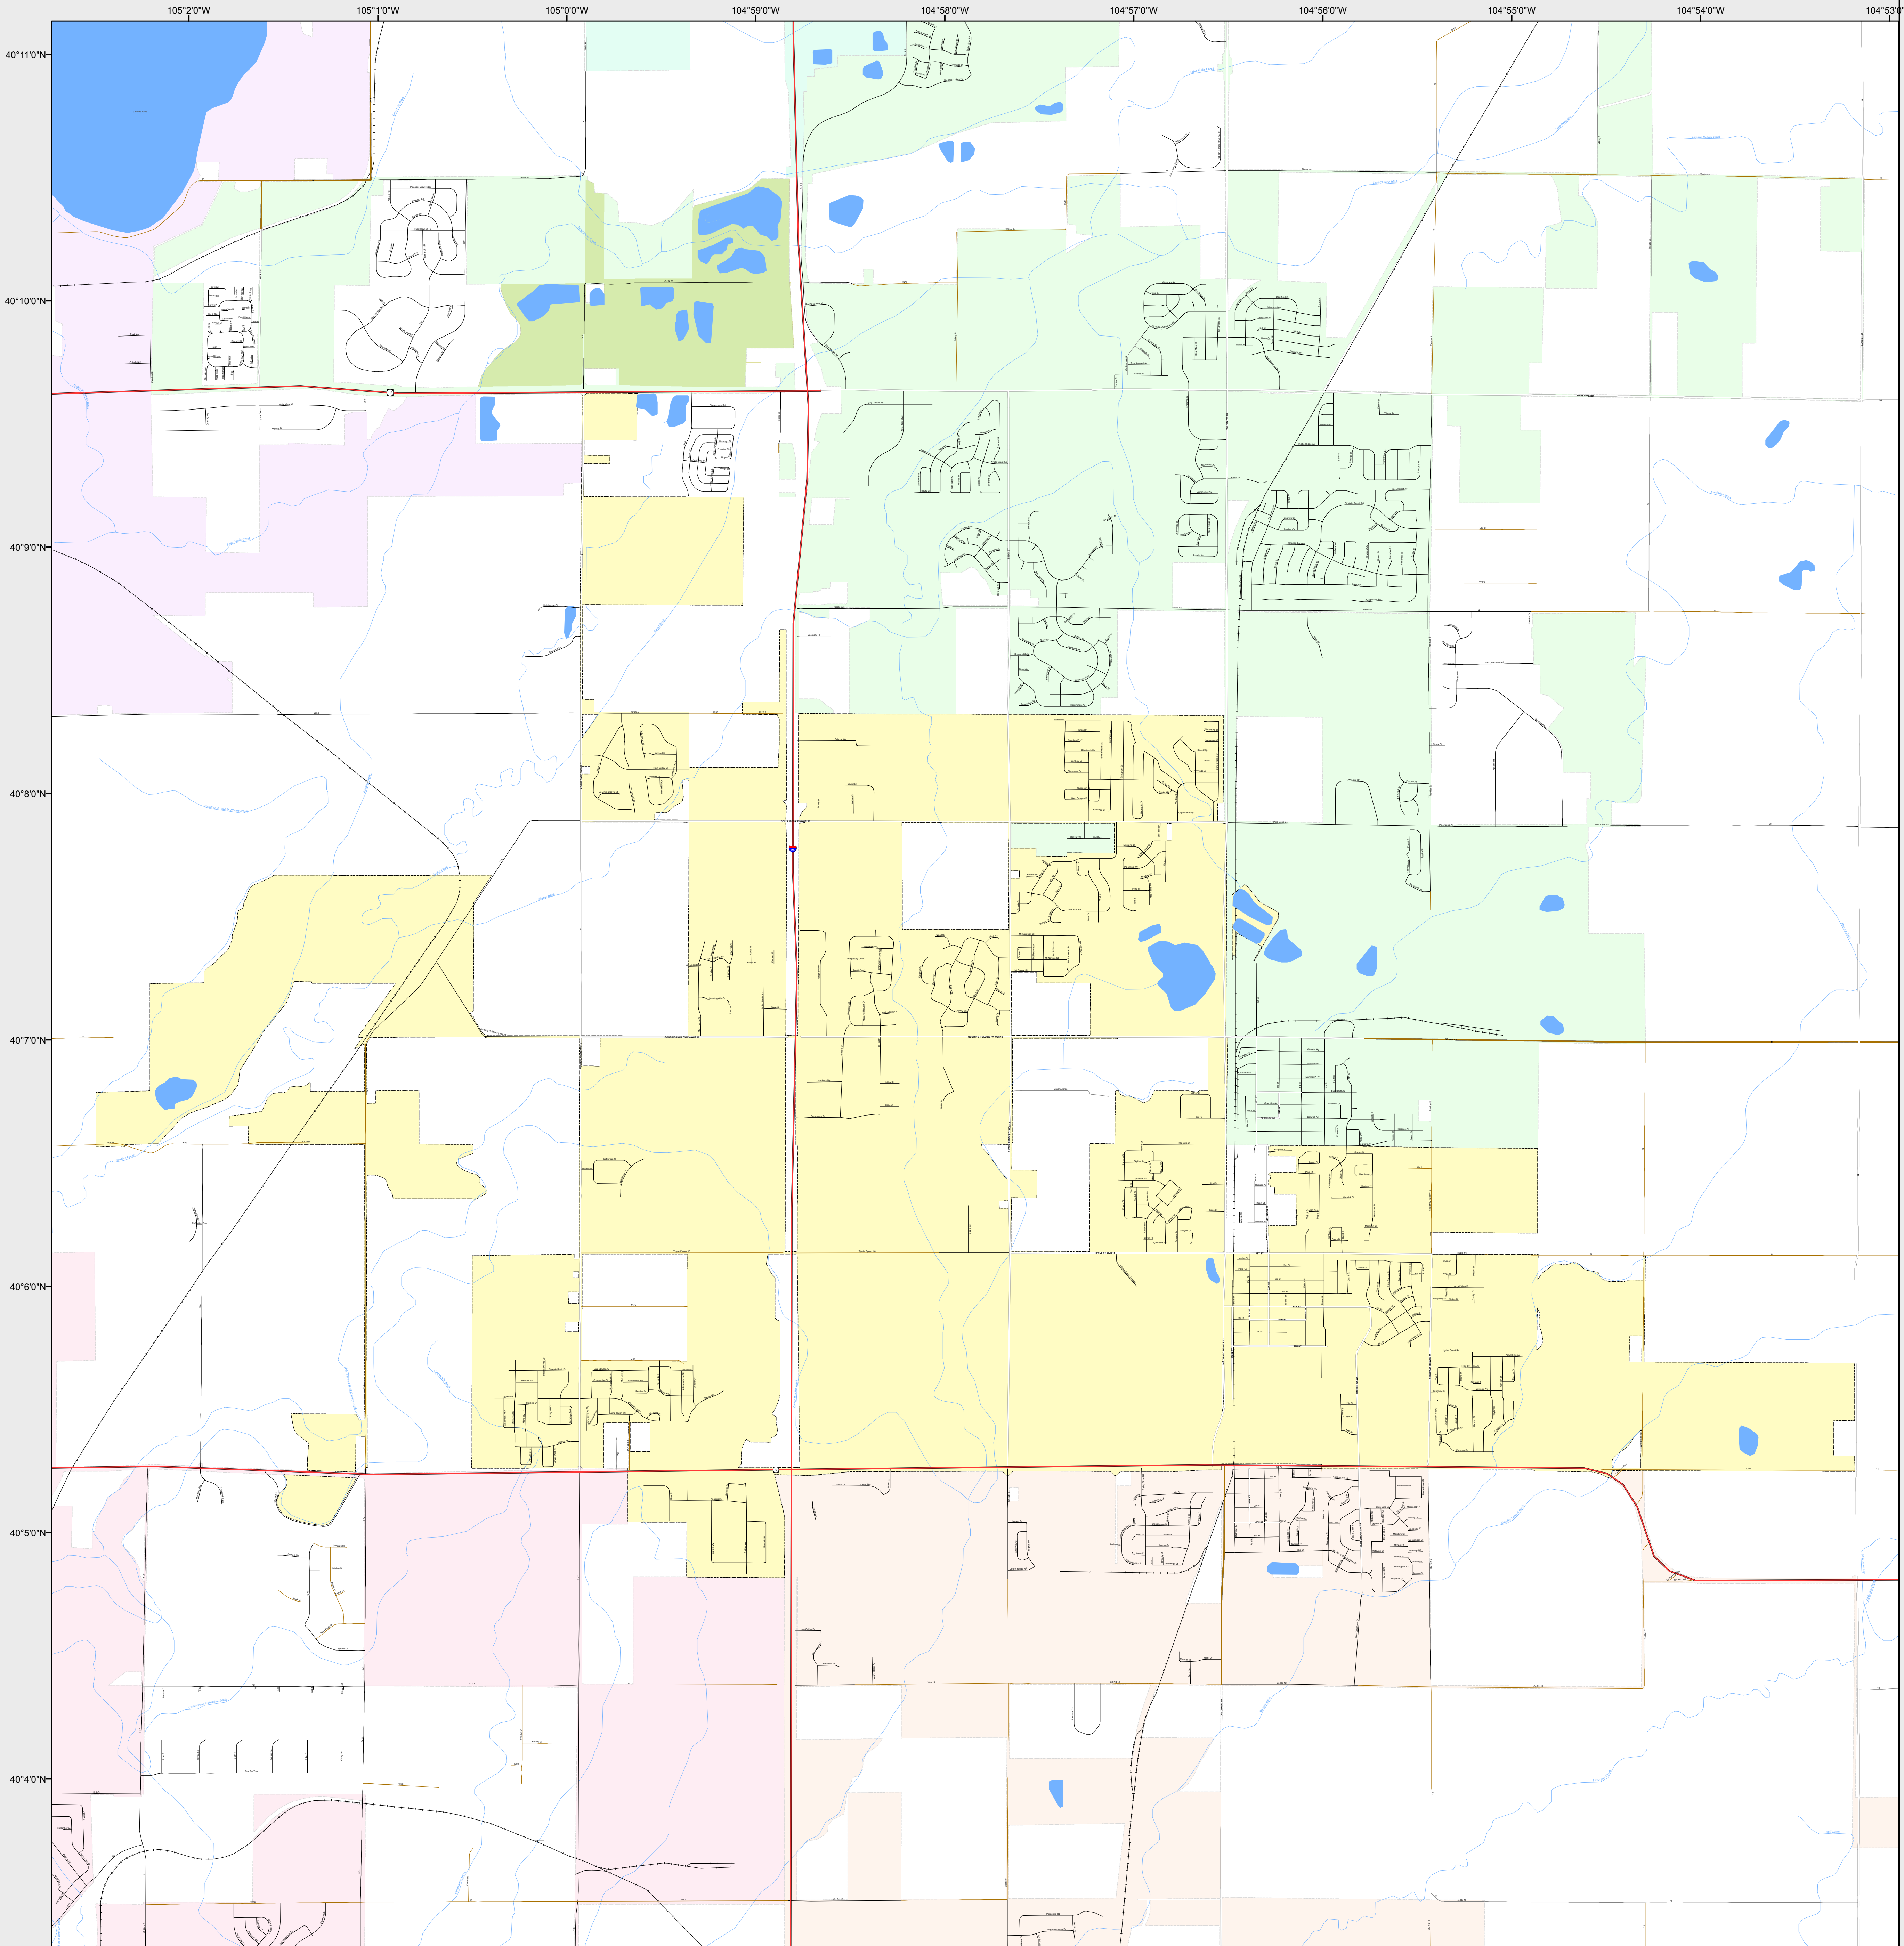

# FREDERICK

-  Highways
- Major Roads
  -  Paved
  -  Gravel
  -  Bladed
- Local Roads
  -  Paved
  -  Gravel
  -  Bladed
- Base Data
  -  City Limits
  -  Counties
  -  Cemetery
  -  Lakes
  -  Rivers/Streams
  -  Railroads
- Public Land Classification
  -  Public Lands
  -  State Lands
  -  National or State Forest
  -  National Parks/Monuments
  -  Indian Reservations
  -  Military/Federal
  -  Wilderness Areas

## State of Colorado

This city is located in the following count(ies):  
Weld

CDOT does not guarantee the accuracy of any information presented, is not liable in any respect for any errors, or omissions and is not responsible for determining fitness for use in this map. Source of landowner data is COMaP v9. This map does not imply permission of public access.