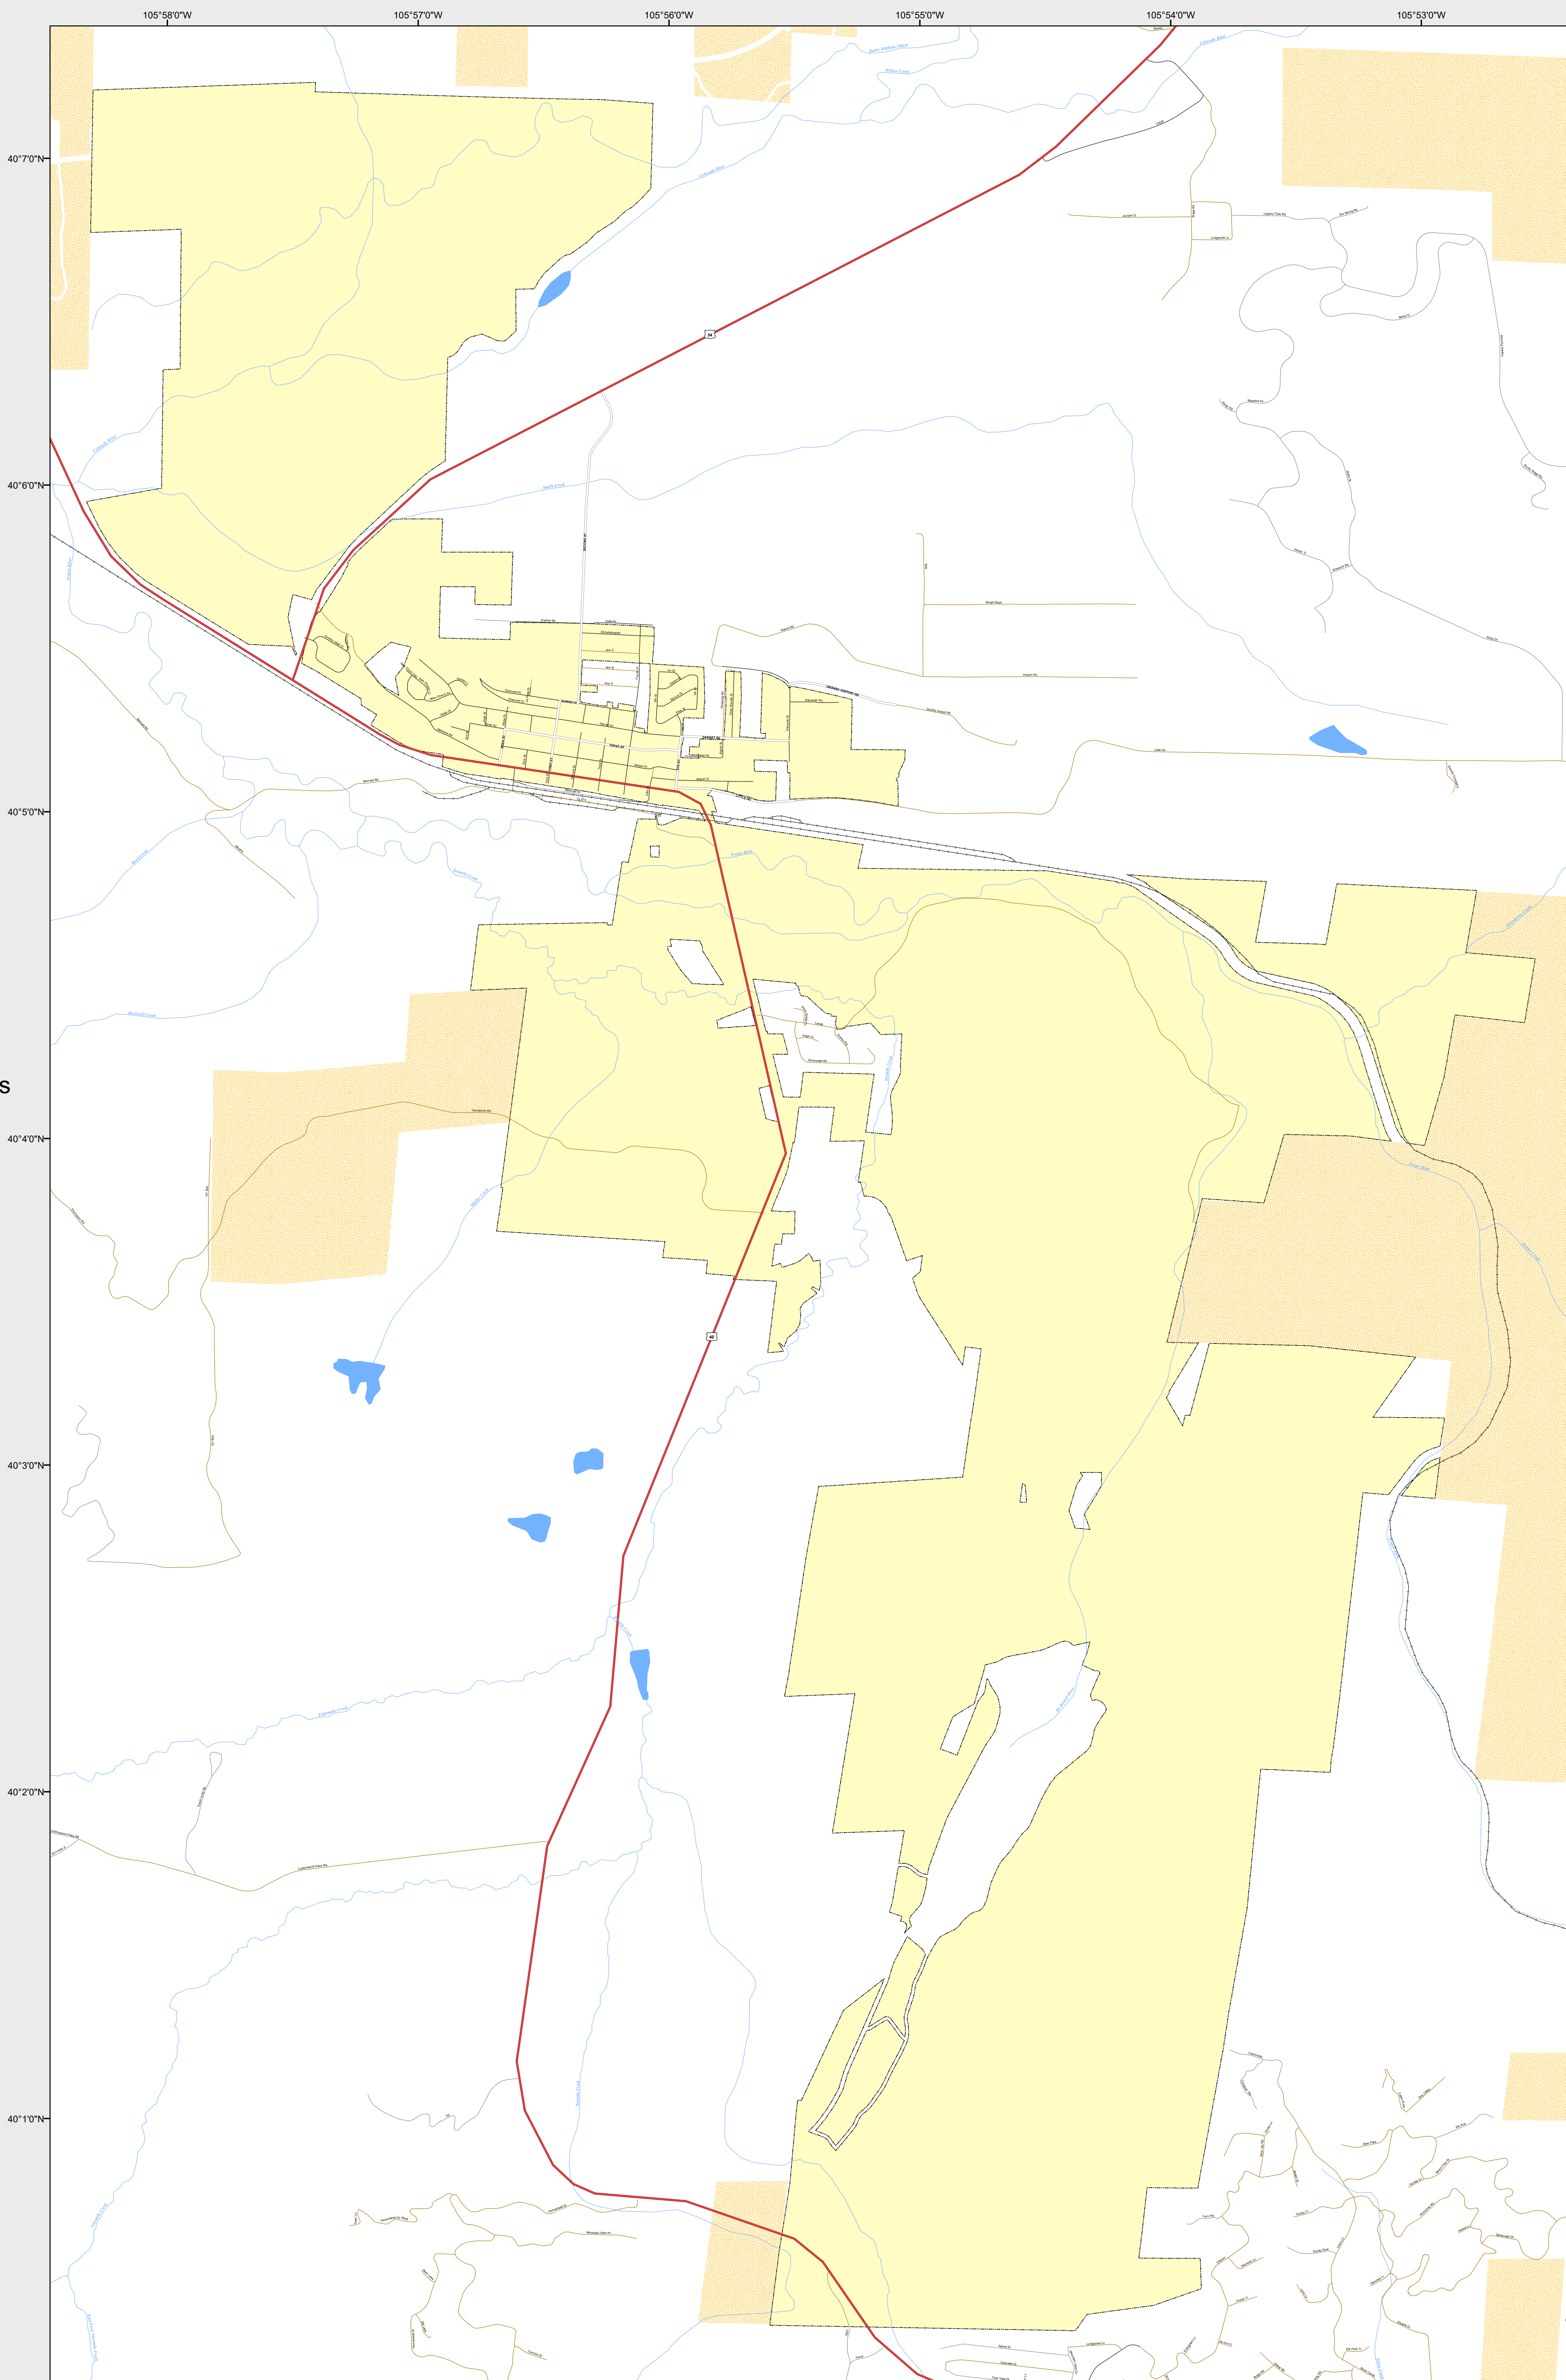

GRANBY

-  Highways
- Major Roads**
 -  Paved
 -  Gravel
 -  Bladed
- Local Roads**
 -  Paved
 -  Gravel
 -  Bladed
- Base Data**
 -  City Limits
 -  Counties
 -  Cemetery
 -  Lakes
 -  Rivers/Streams
 -  Railroads
- Public Land Classification**
 -  Public Lands
 -  State Lands
 -  National or State Forest
 -  National Parks/Monuments
 -  Indian Reservations
 -  Military/Federal
 -  Wilderness Areas

State of Colorado

This city is located in the following count(ies):
Grand

CDOT does not guarantee the accuracy of any information presented, is not liable in any respect for any errors, or omissions and is not responsible for determining fitness for use in this map. Source of landowner data is COMaP v9. This map does not imply permission of public access.