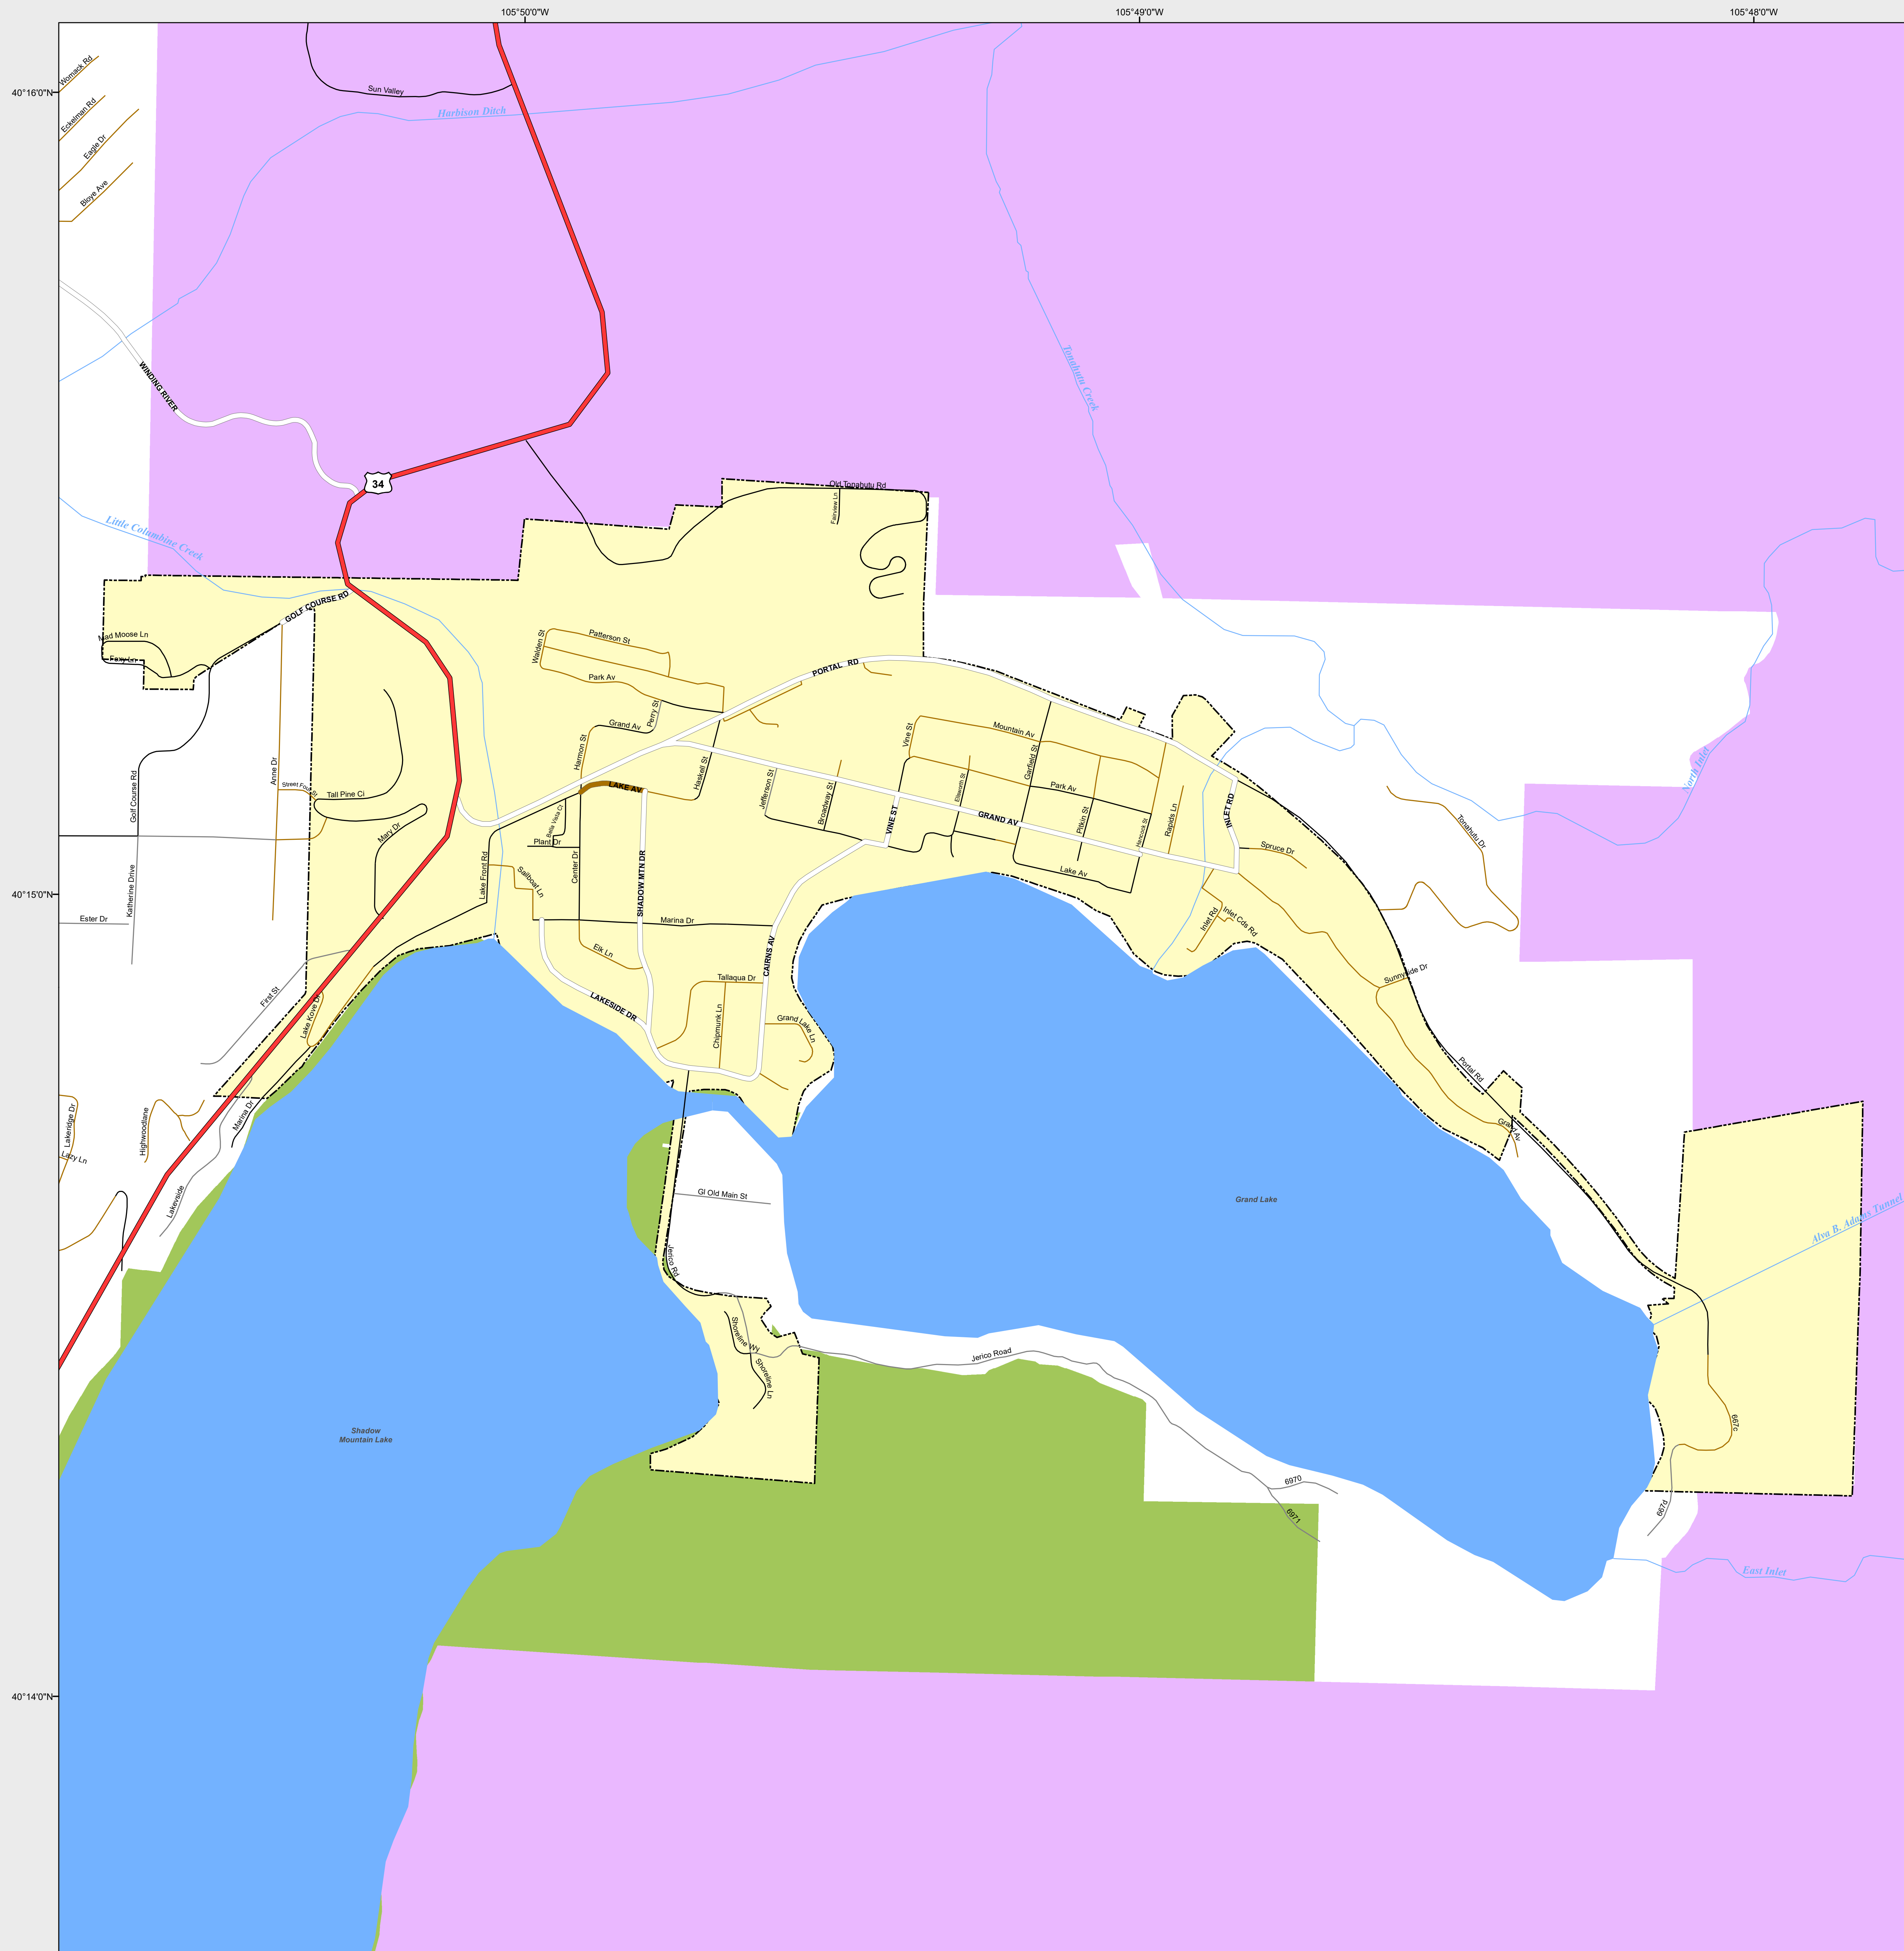

GRAND LAKE

-  Highways
- Major Roads**
-  Paved
-  Gravel
-  Bladed
- Local Roads**
-  Paved
-  Gravel
-  Bladed
- Base Data**
-  City Limits
-  Counties
-  Cemetery
-  Lakes
-  Rivers/Streams
-  Railroads
- Public Land Classification**
-  Public Lands
-  State Lands
-  National or State Forest
-  National Parks/Monuments
-  Indian Reservations
-  Military/Federal
-  Wilderness Areas

State of Colorado

This city is located in the following count(ies):
Grand

CDOT does not guarantee the accuracy of any information presented, is not liable in any respect for any errors, or omissions and is not responsible for determining fitness for use in this map. Source of landowner data is COMaP v9. This map does not imply permission of public access.