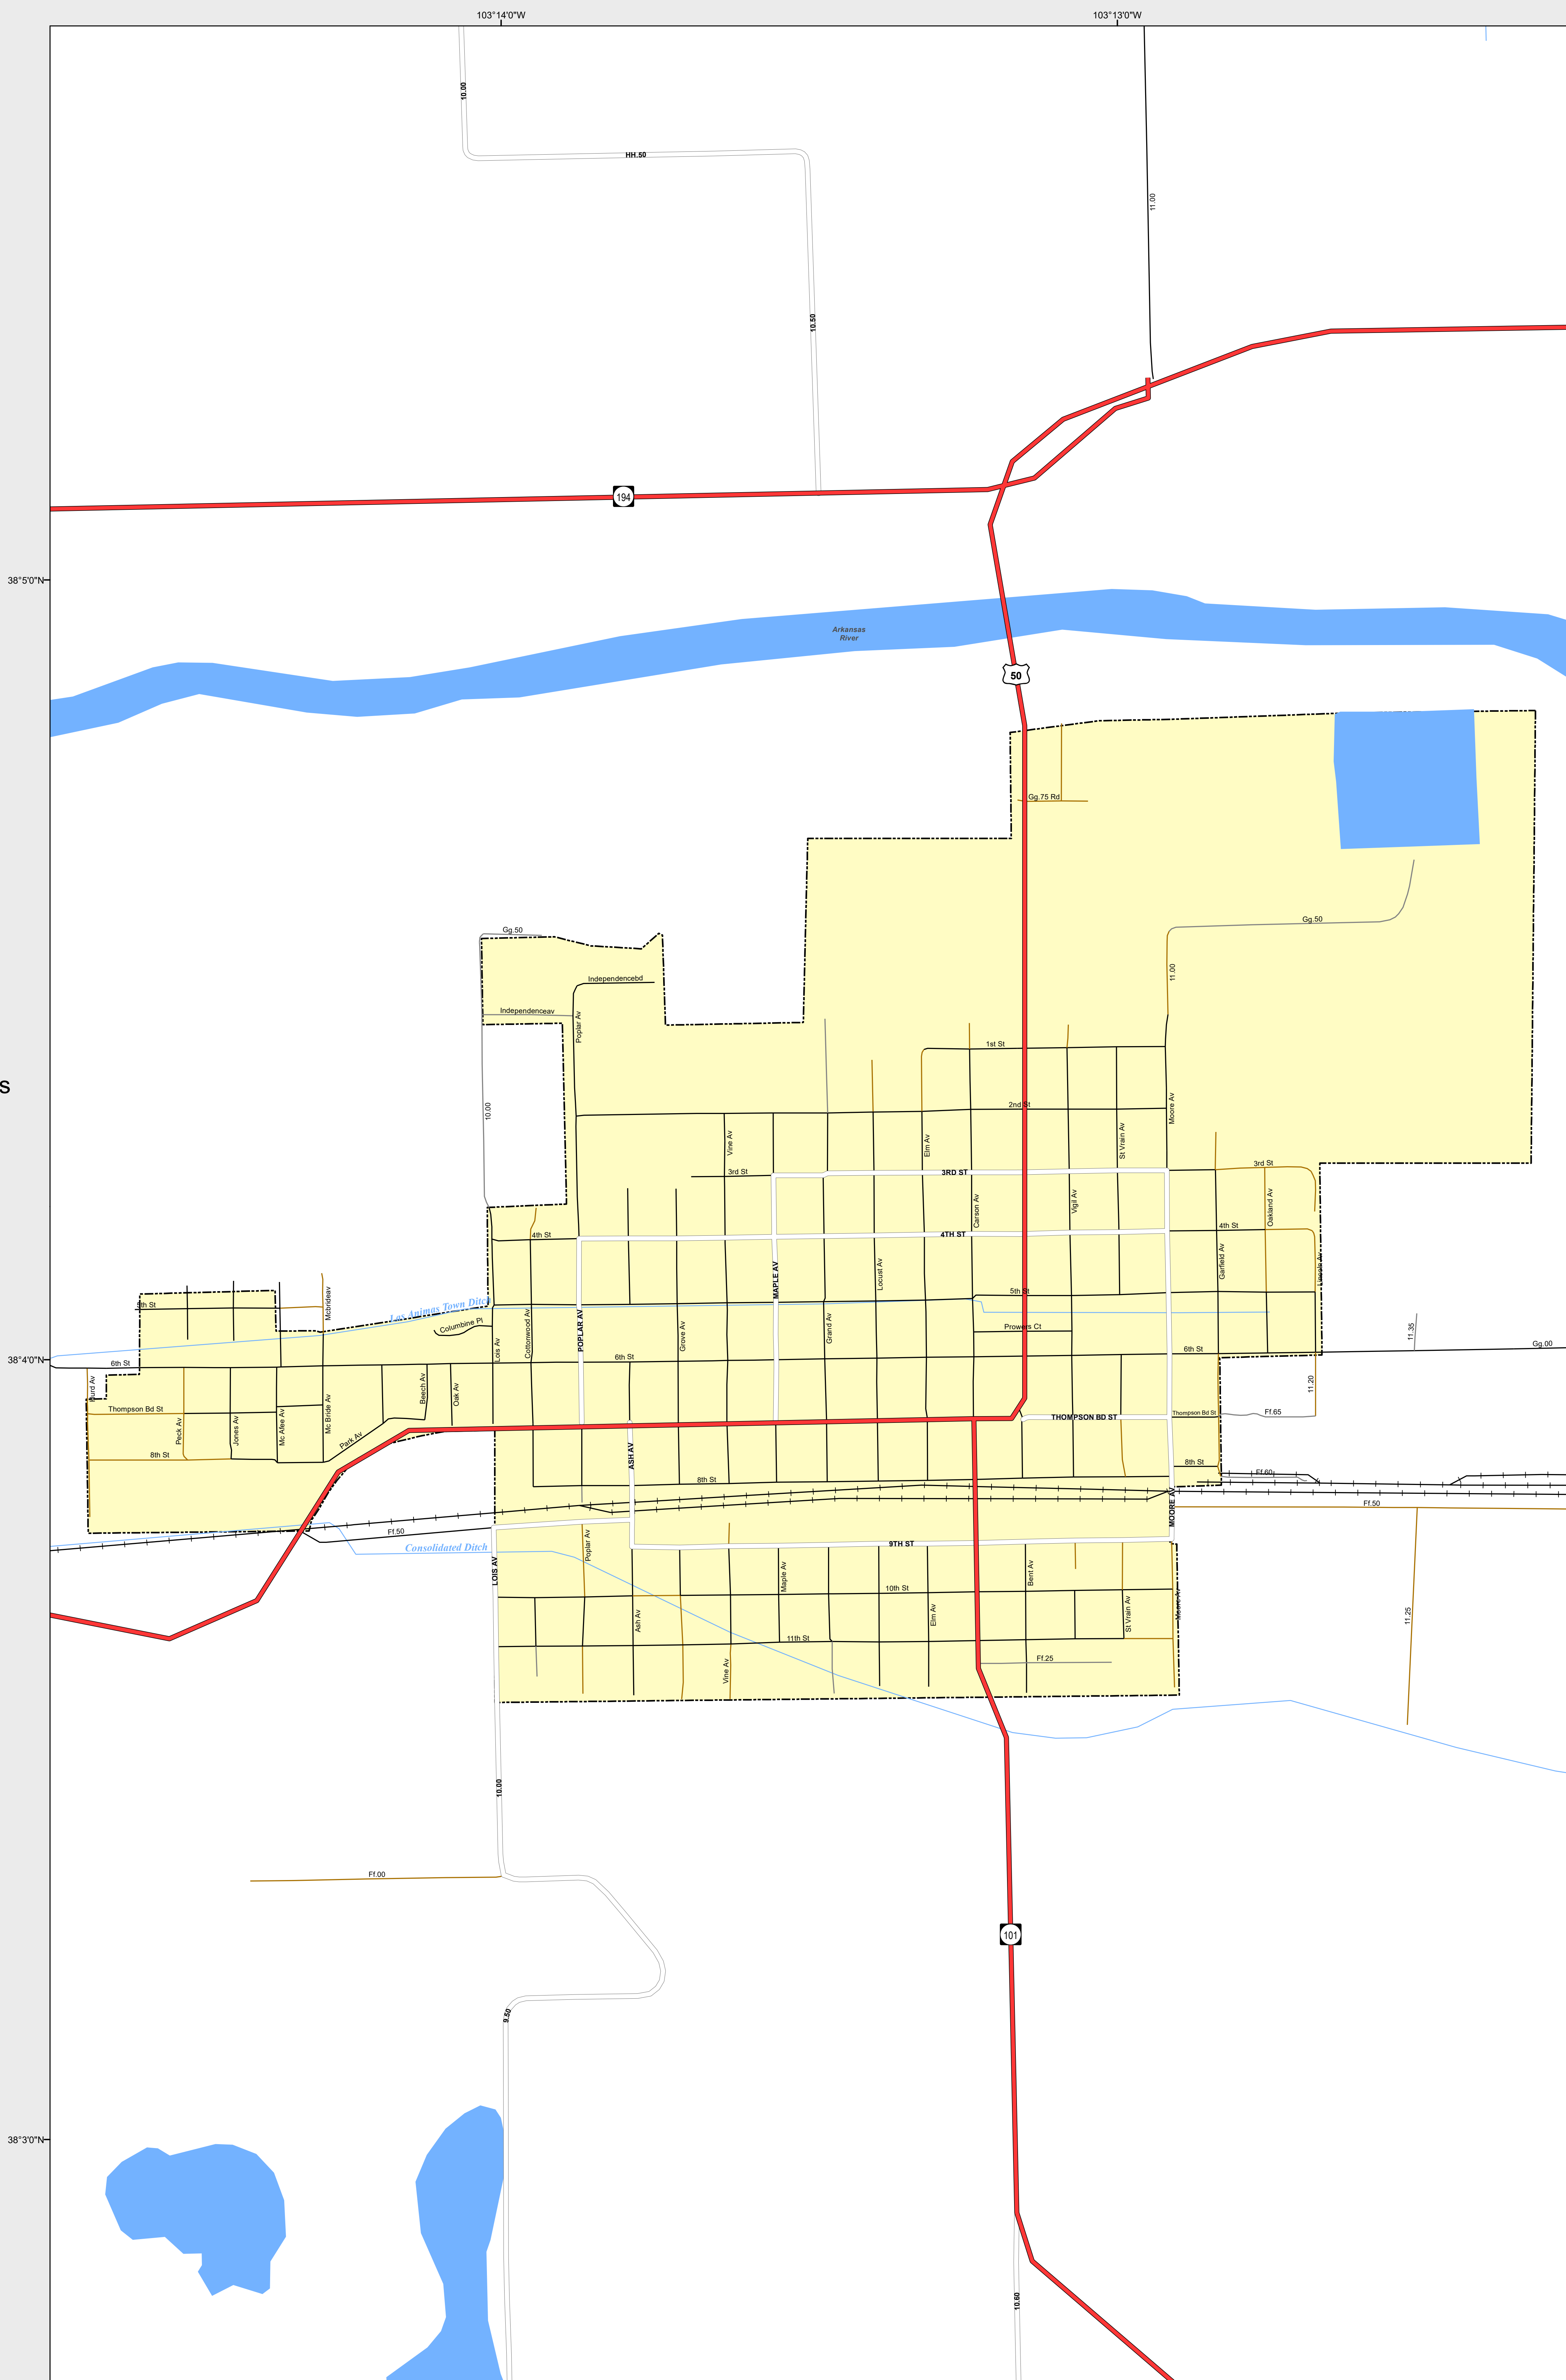

LAS ANIMAS

-  Highways
- Major Roads**
-  Paved
-  Gravel
-  Bladed
- Local Roads**
-  Paved
-  Gravel
-  Bladed
- Base Data**
-  City Limits
-  Counties
-  Cemetery
-  Lakes
-  Rivers/Streams
-  Railroads
- Public Land Classification**
-  Public Lands
-  State Lands
-  National or State Forest
-  National Parks/Monuments
-  Indian Reservations
-  Military/Federal
-  Wilderness Areas

State of Colorado

This city is located in the following count(ies):
Bent

CDOT does not guarantee the accuracy of any information presented, is not liable in any respect for any errors, or omissions and is not responsible for determining fitness for use in this map. Source of landowner data is COMaP v9. This map does not imply permission of public access.