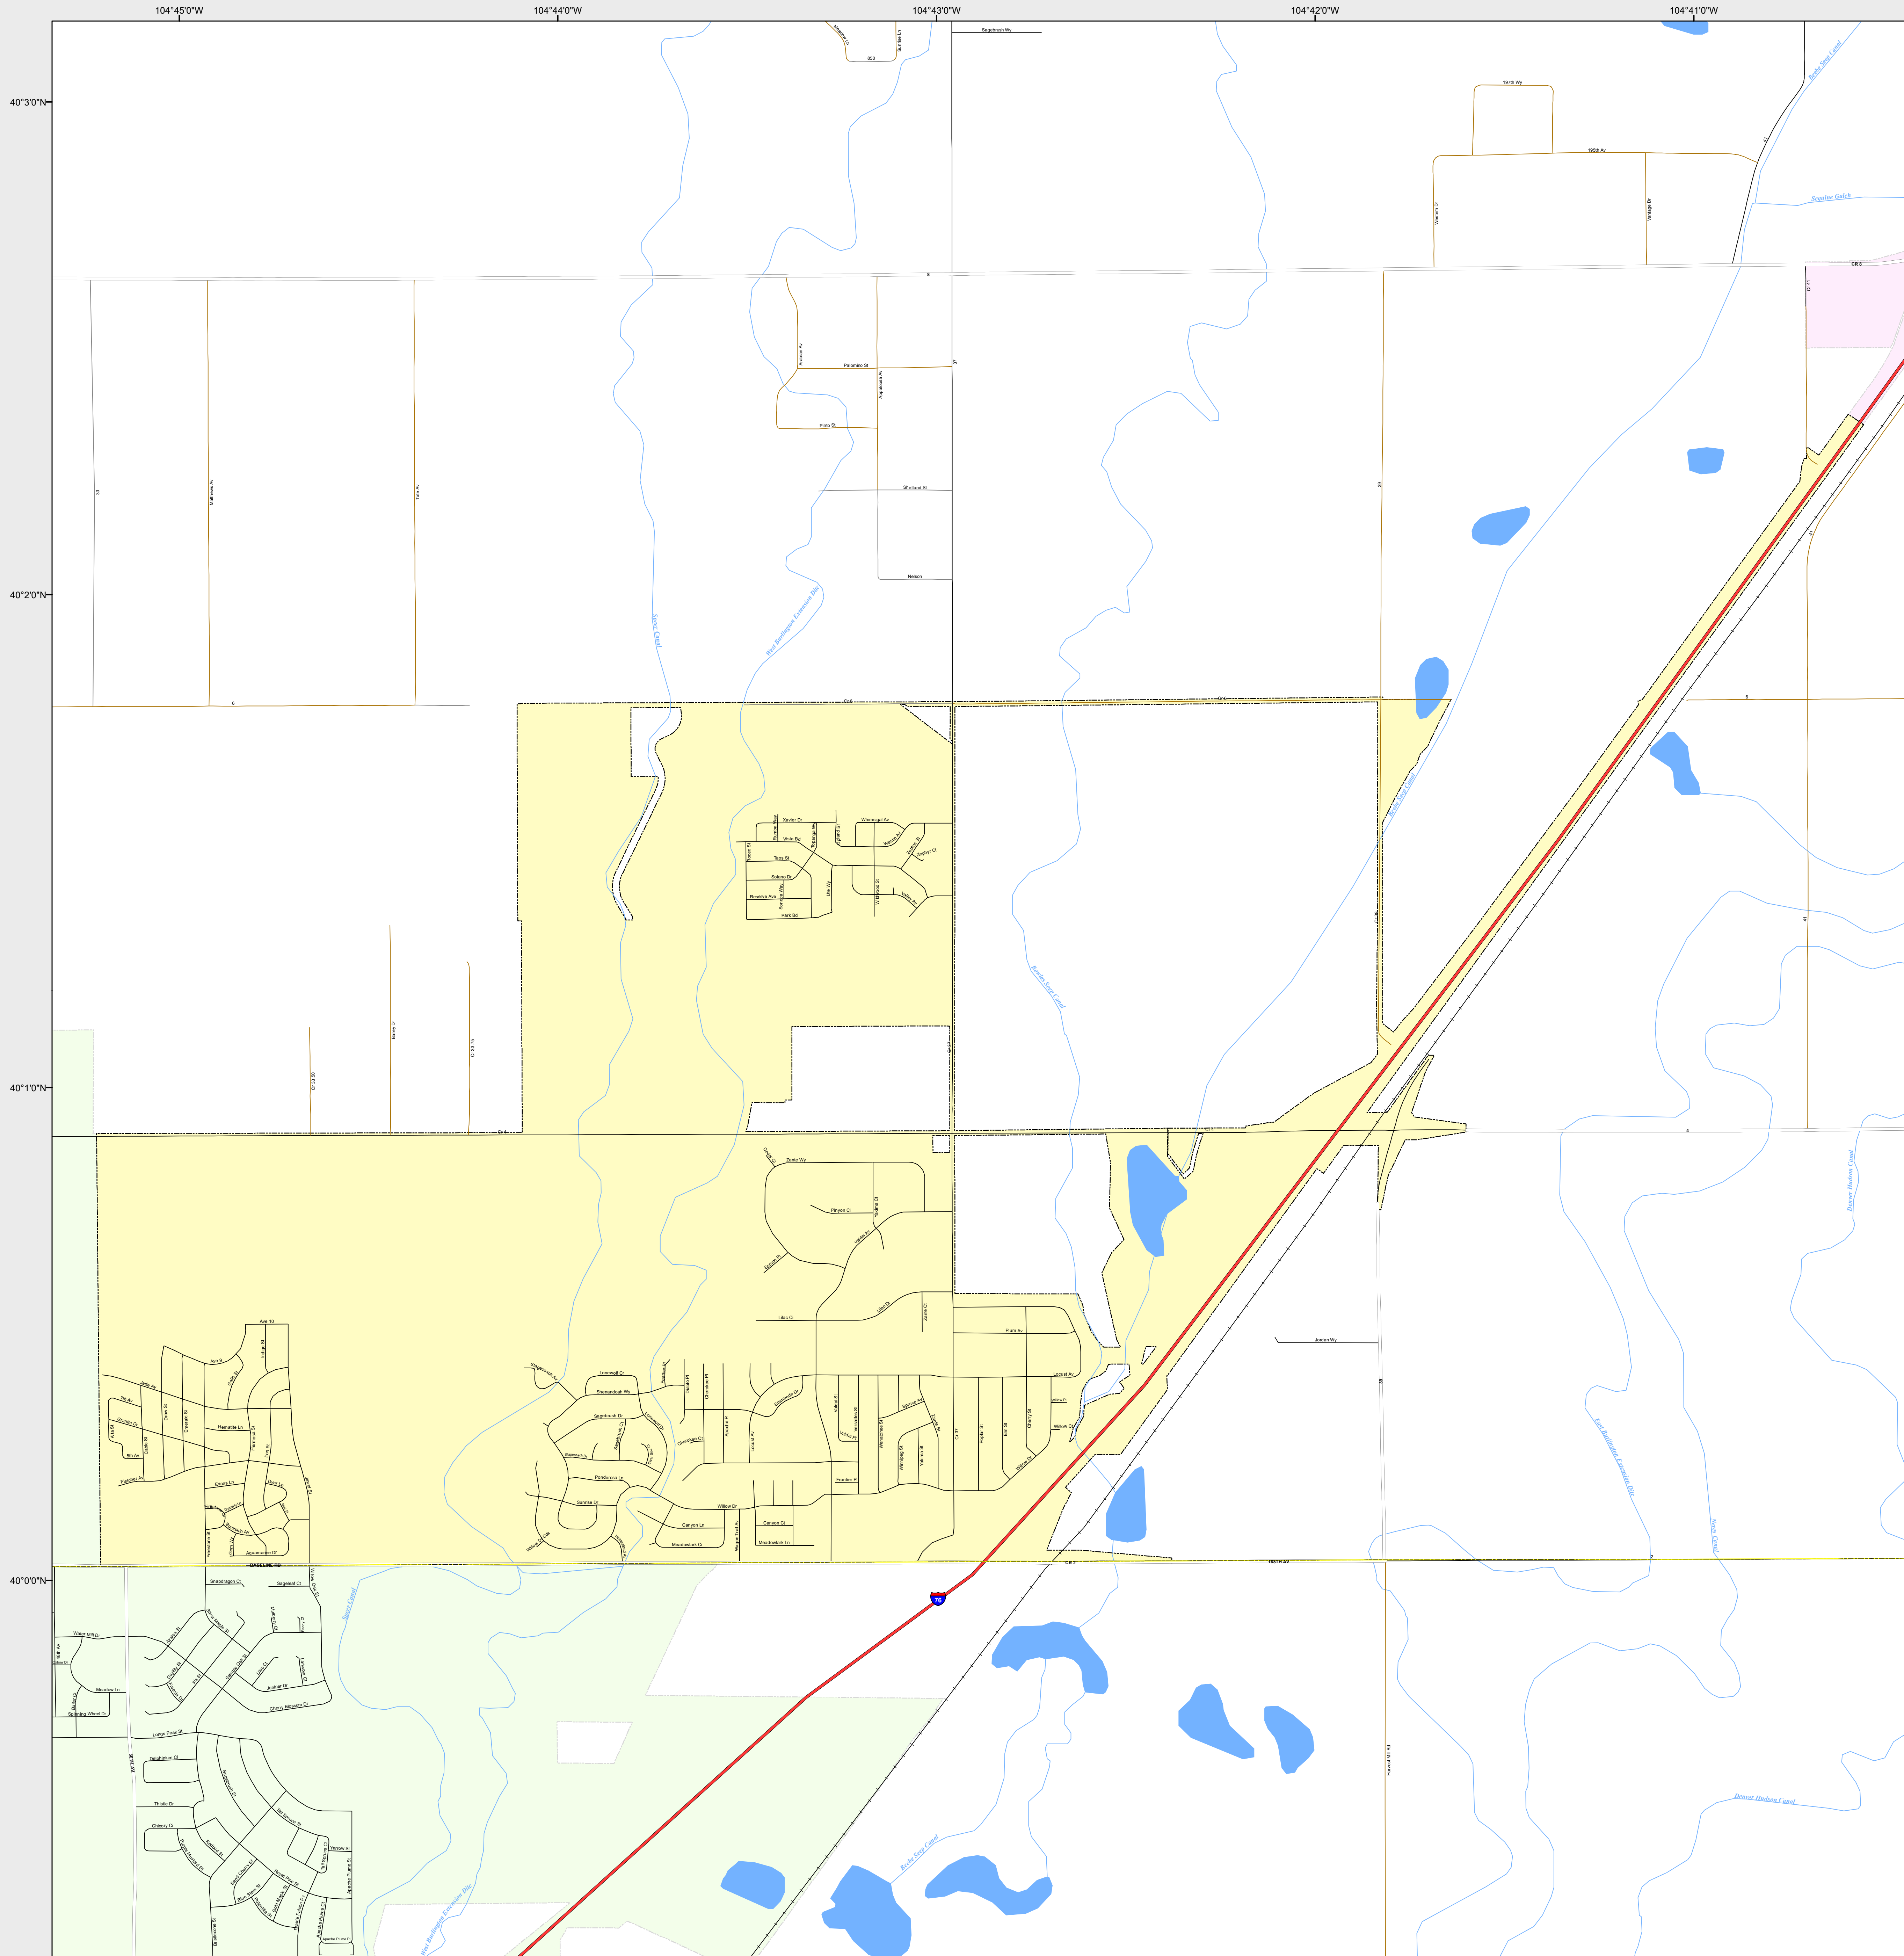

# LOCHBUIE

-  Highways
- Major Roads
  -  Paved
  -  Gravel
  -  Bladed
- Local Roads
  -  Paved
  -  Gravel
  -  Bladed
- Base Data
  -  City Limits
  -  Counties
  -  Cemetery
  -  Lakes
  -  Rivers/Streams
  -  Railroads
- Public Land Classification
  -  Public Lands
  -  State Lands
  -  National or State Forest
  -  National Parks/Monuments
  -  Indian Reservations
  -  Military/Federal
  -  Wilderness Areas

## State of Colorado

This city is located in the following count(ies):  
Weld

CDOT does not guarantee the accuracy of any information presented, is not liable in any respect for any errors, or omissions and is not responsible for determining fitness for use in this map. Source of landowner data is COMaP v9. This map does not imply permission of public access.