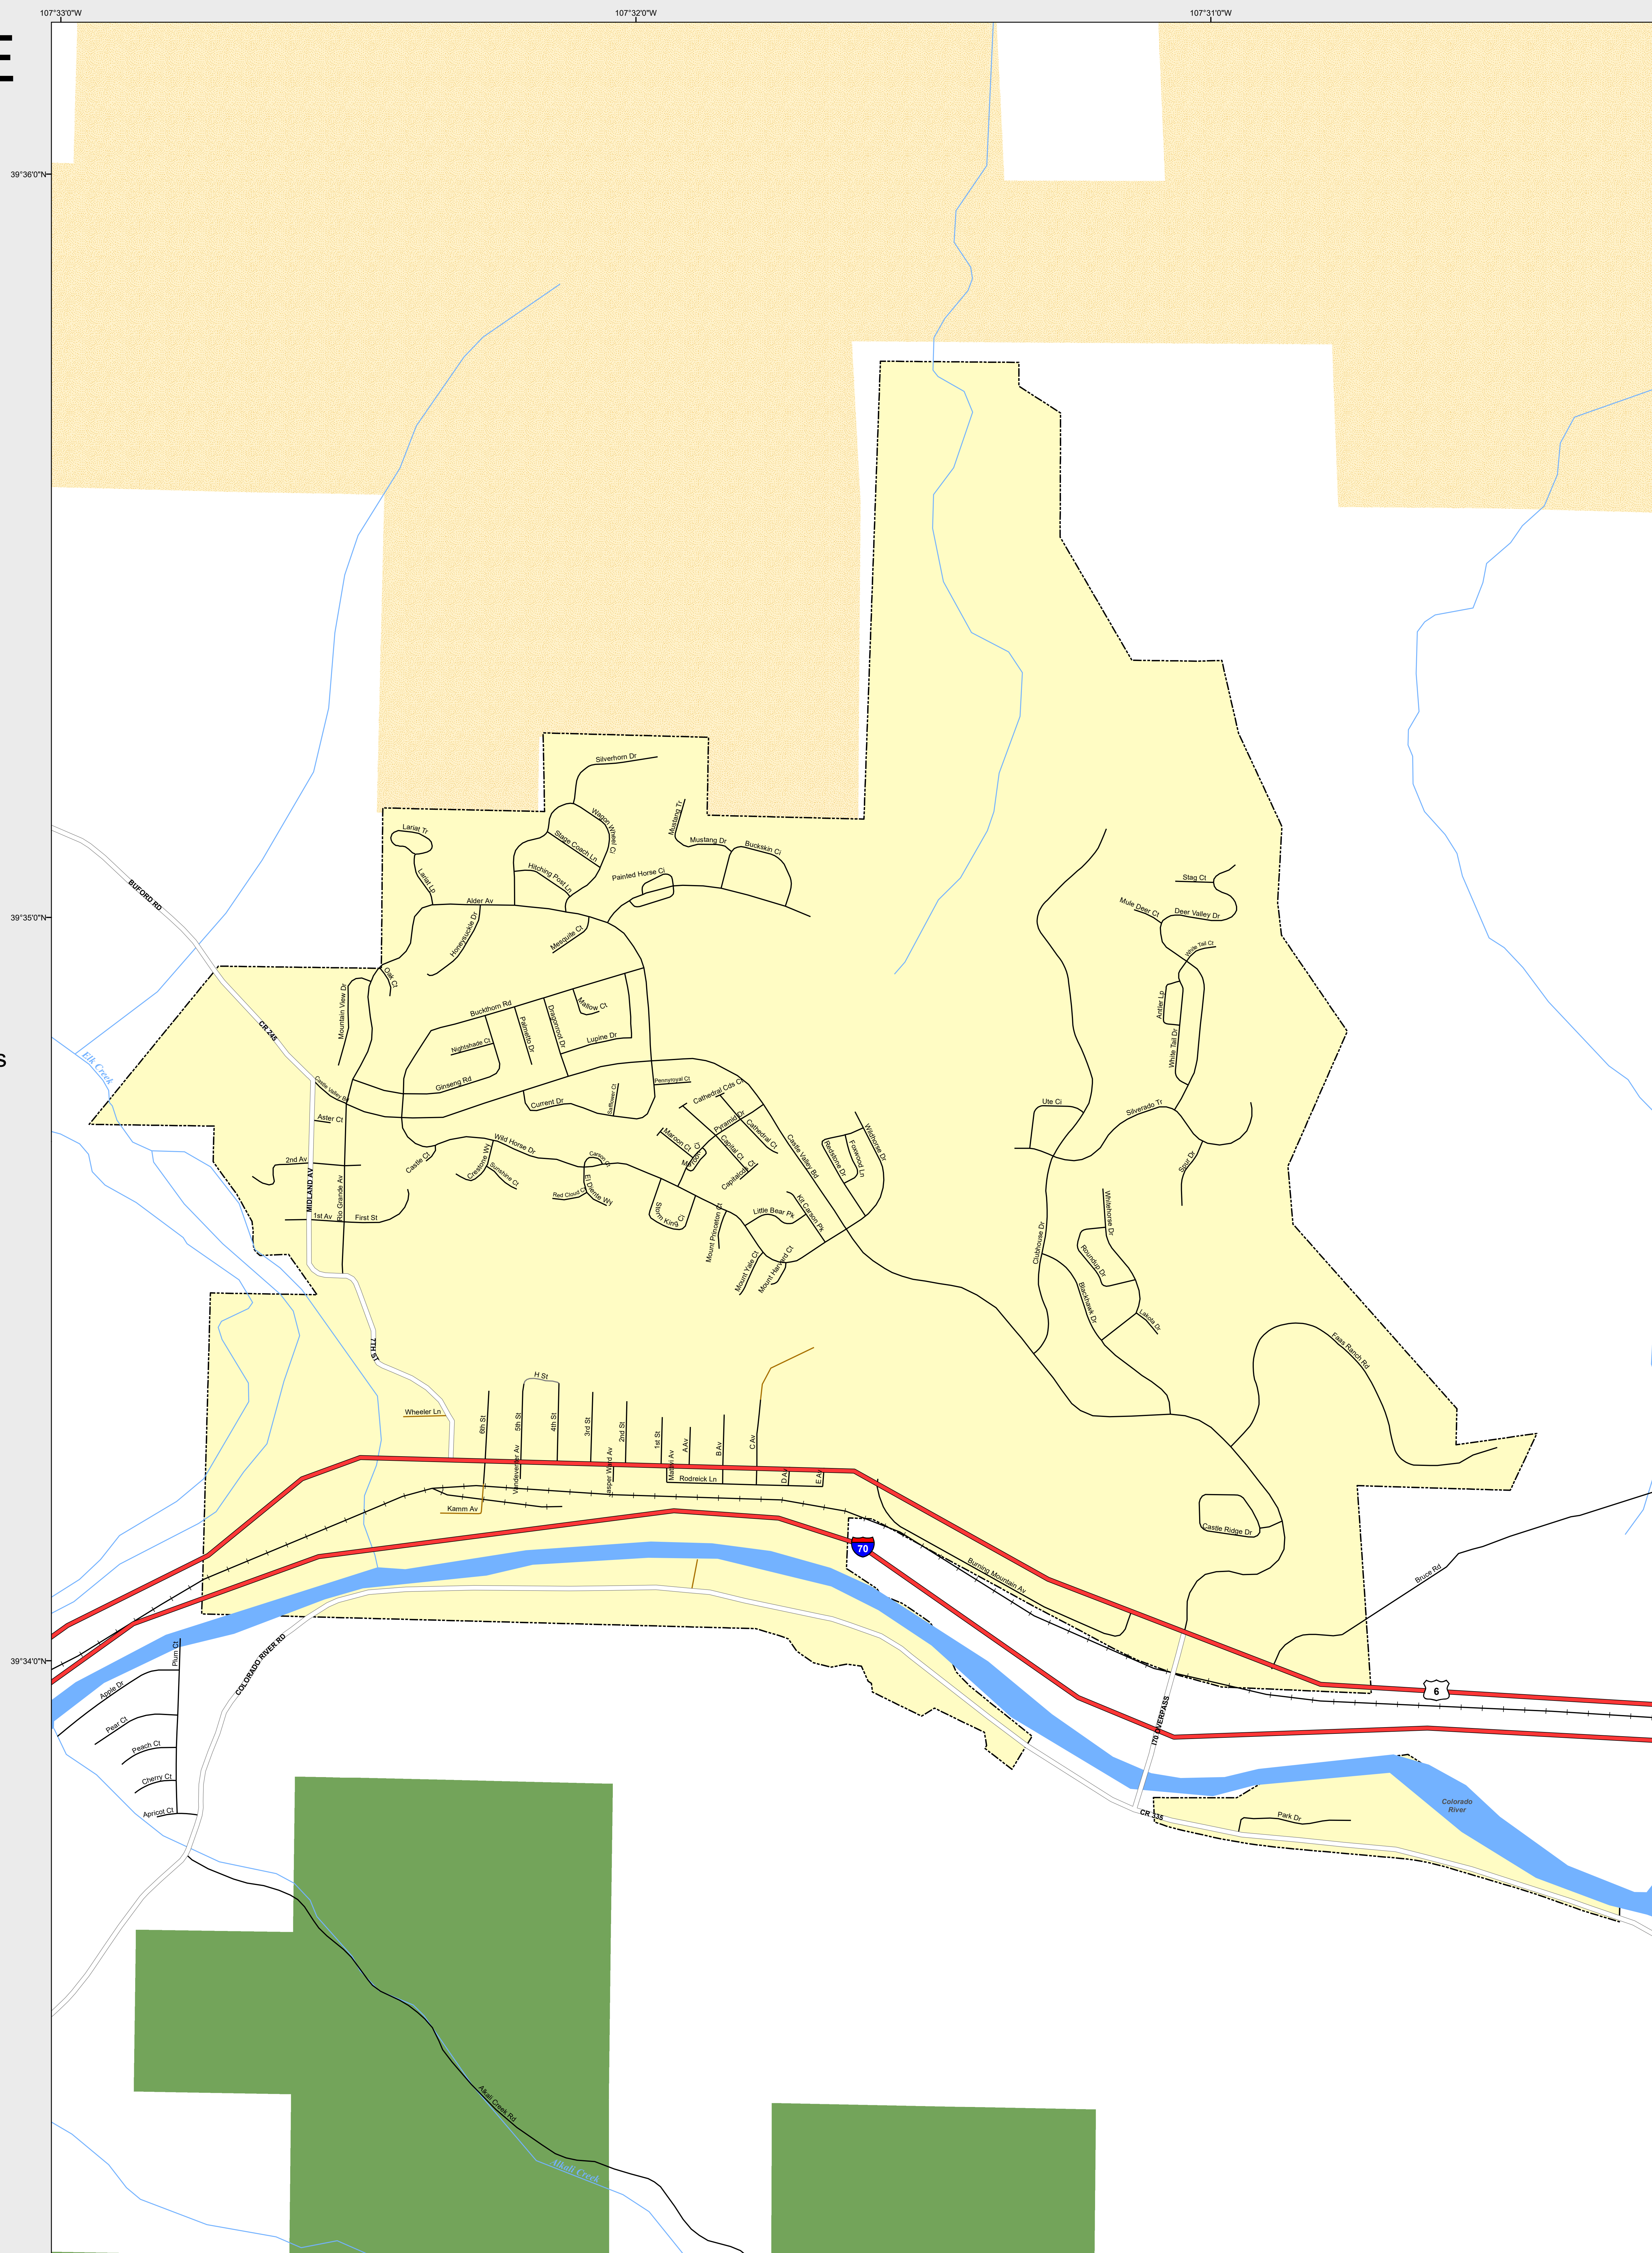

NEW CASTLE

- Highways
- Major Roads**
- Paved
- Gravel
- Bladed
- Local Roads**
- Paved
- Gravel
- Bladed
- Base Data**
- City Limits
- Counties
- Cemetery
- Lakes
- Rivers/Streams
- Railroads
- Public Land Classification**
- Public Lands
- State Lands
- National or State Forest
- National Parks/Monuments
- Indian Reservations
- Military/Federal
- Wilderness Areas

State of Colorado
This city is located in the following count(ies):
Garfield

CDOT does not guarantee the accuracy of any information presented, is not liable in any respect for any errors, or omissions and is not responsible for determining fitness for use in this map. Source of landowner data is COMaP v9. This map does not imply permission of public access.