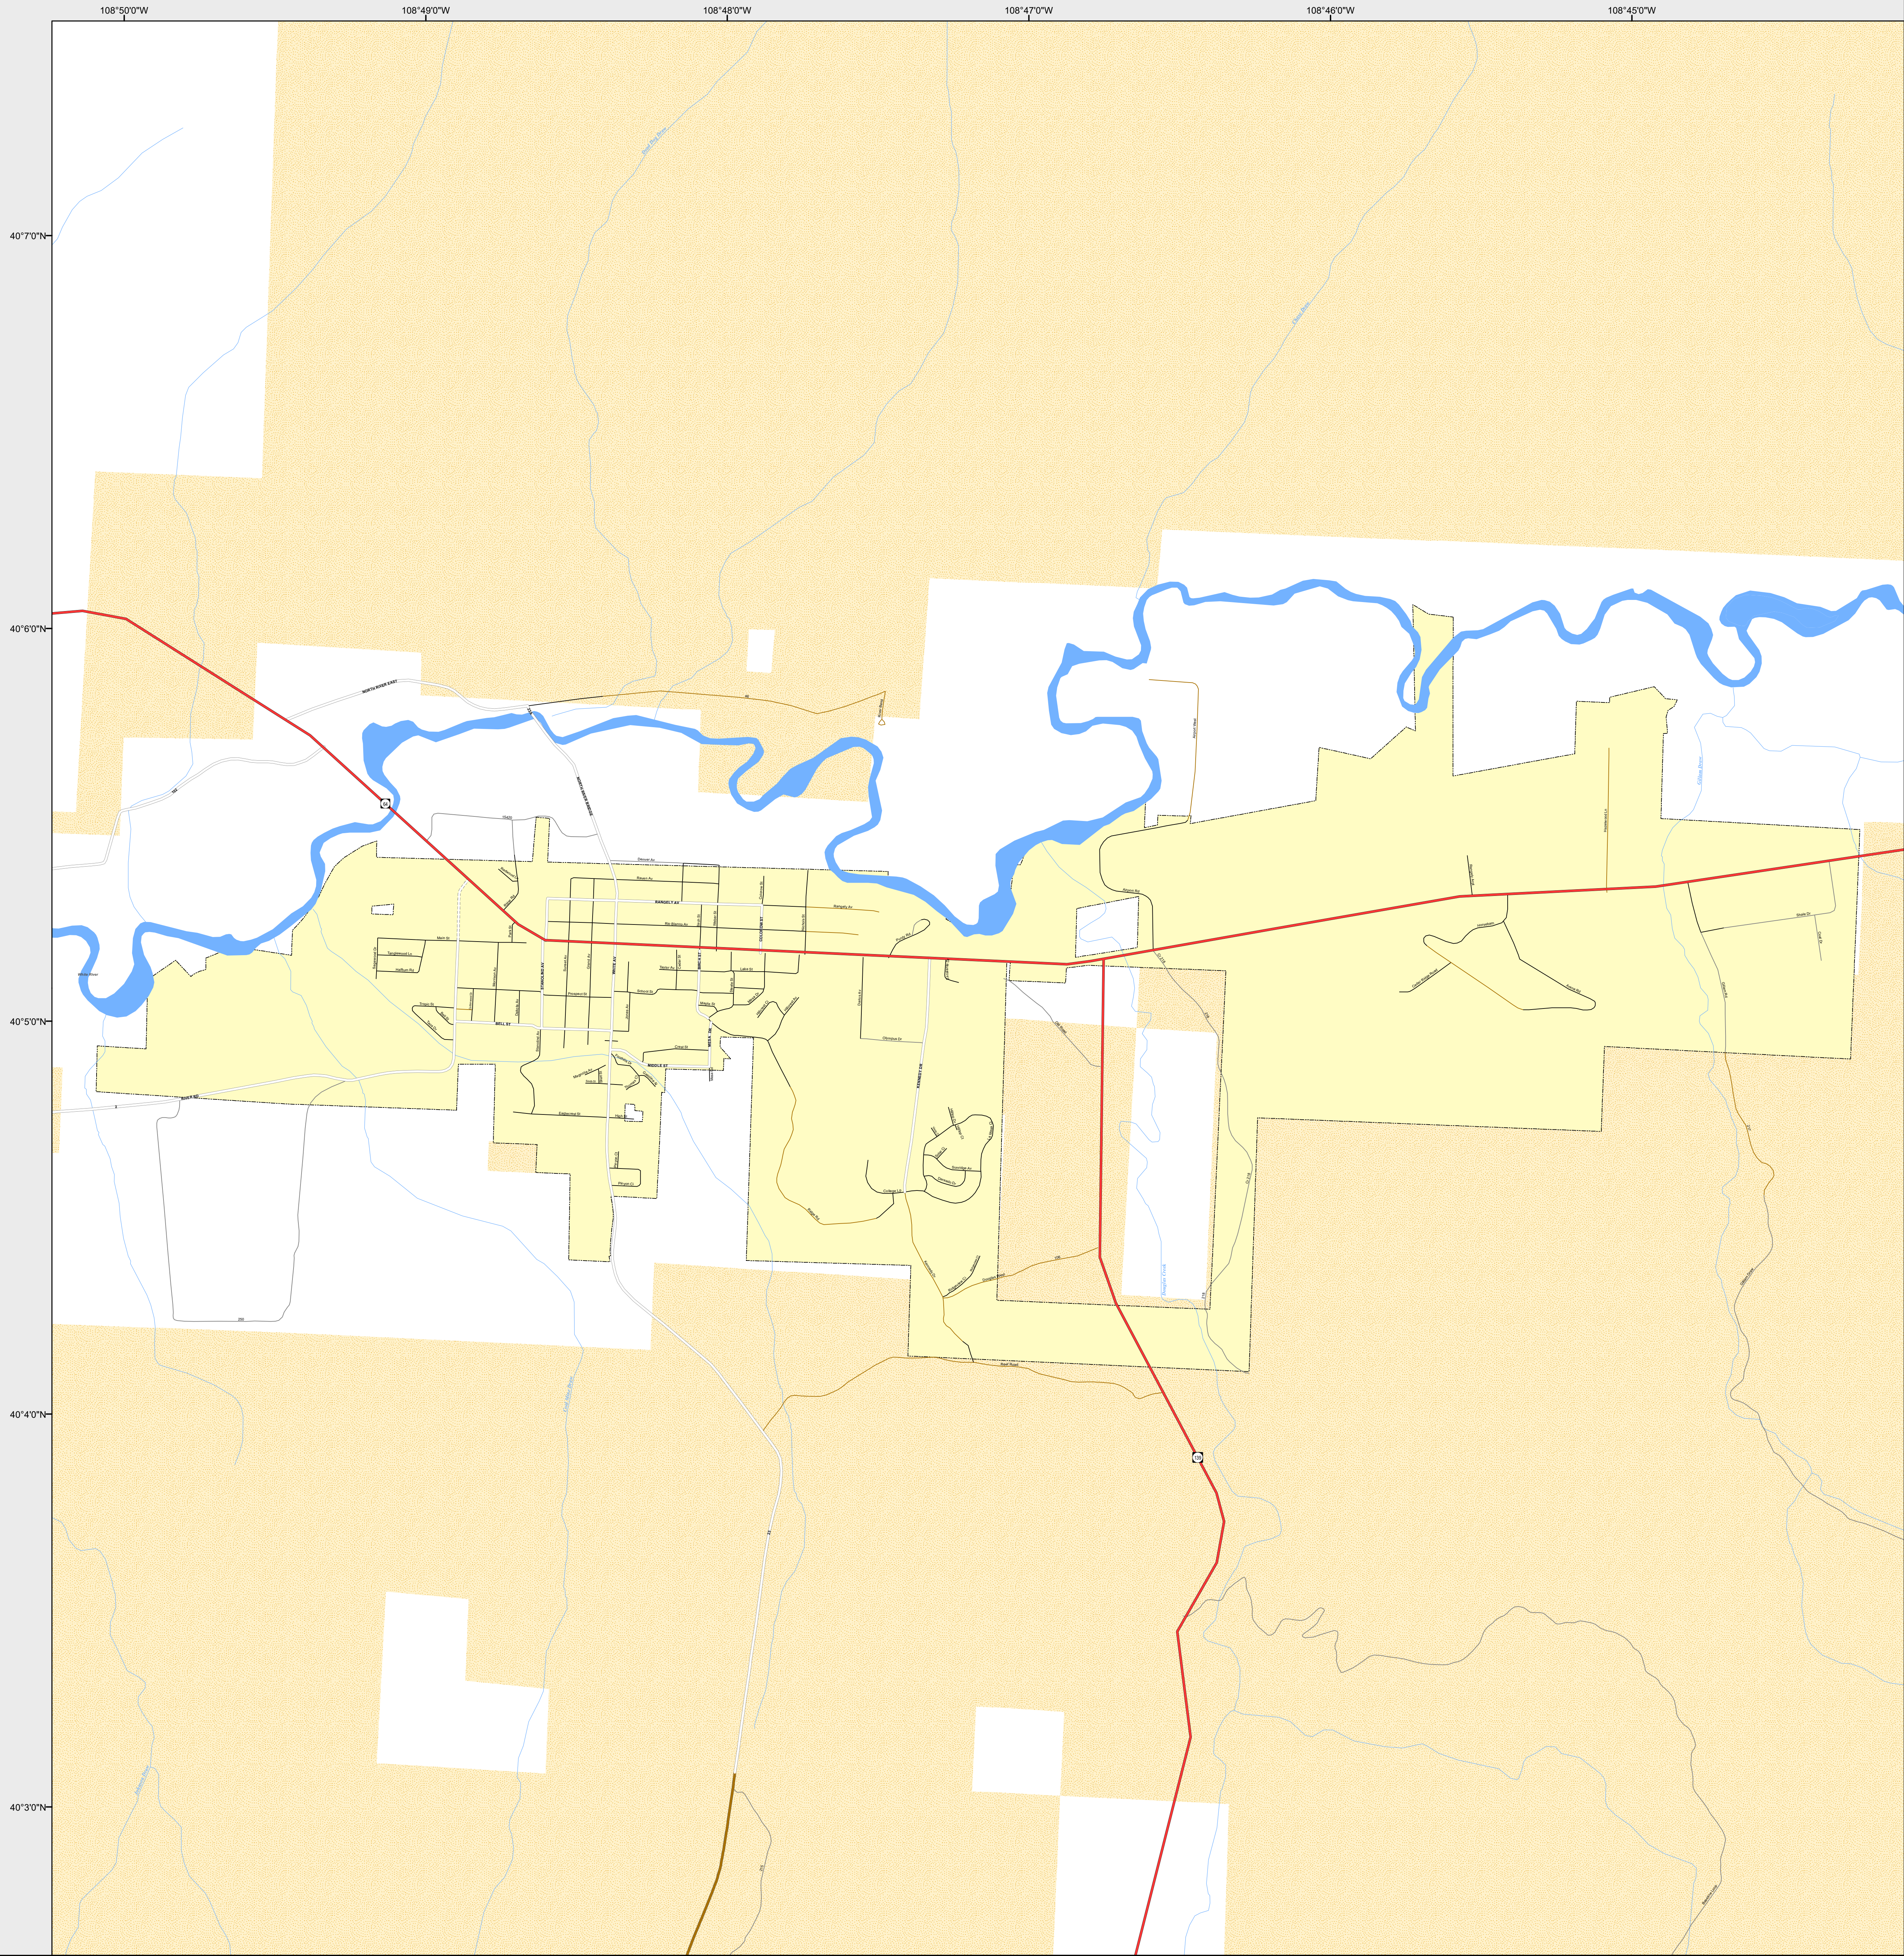

RANGELY

-  Highways
- Major Roads
 -  Paved
 -  Gravel
 -  Bladed
- Local Roads
 -  Paved
 -  Gravel
 -  Bladed
- Base Data
 -  City Limits
 -  Counties
 -  Cemetery
 -  Lakes
 -  Rivers/Streams
 -  Railroads
- Public Land Classification
 -  Public Lands
 -  State Lands
 -  National or State Forest
 -  National Parks/Monuments
 -  Indian Reservations
 -  Military/Federal
 -  Wilderness Areas

State of Colorado

This city is located in the following count(ies):
Rio Blanco

CDOT does not guarantee the accuracy of any information presented, is not liable in any respect for any errors, or omissions and is not responsible for determining fitness for use in this map. Source of landowner data is COMaP v9. This map does not imply permission of public access.