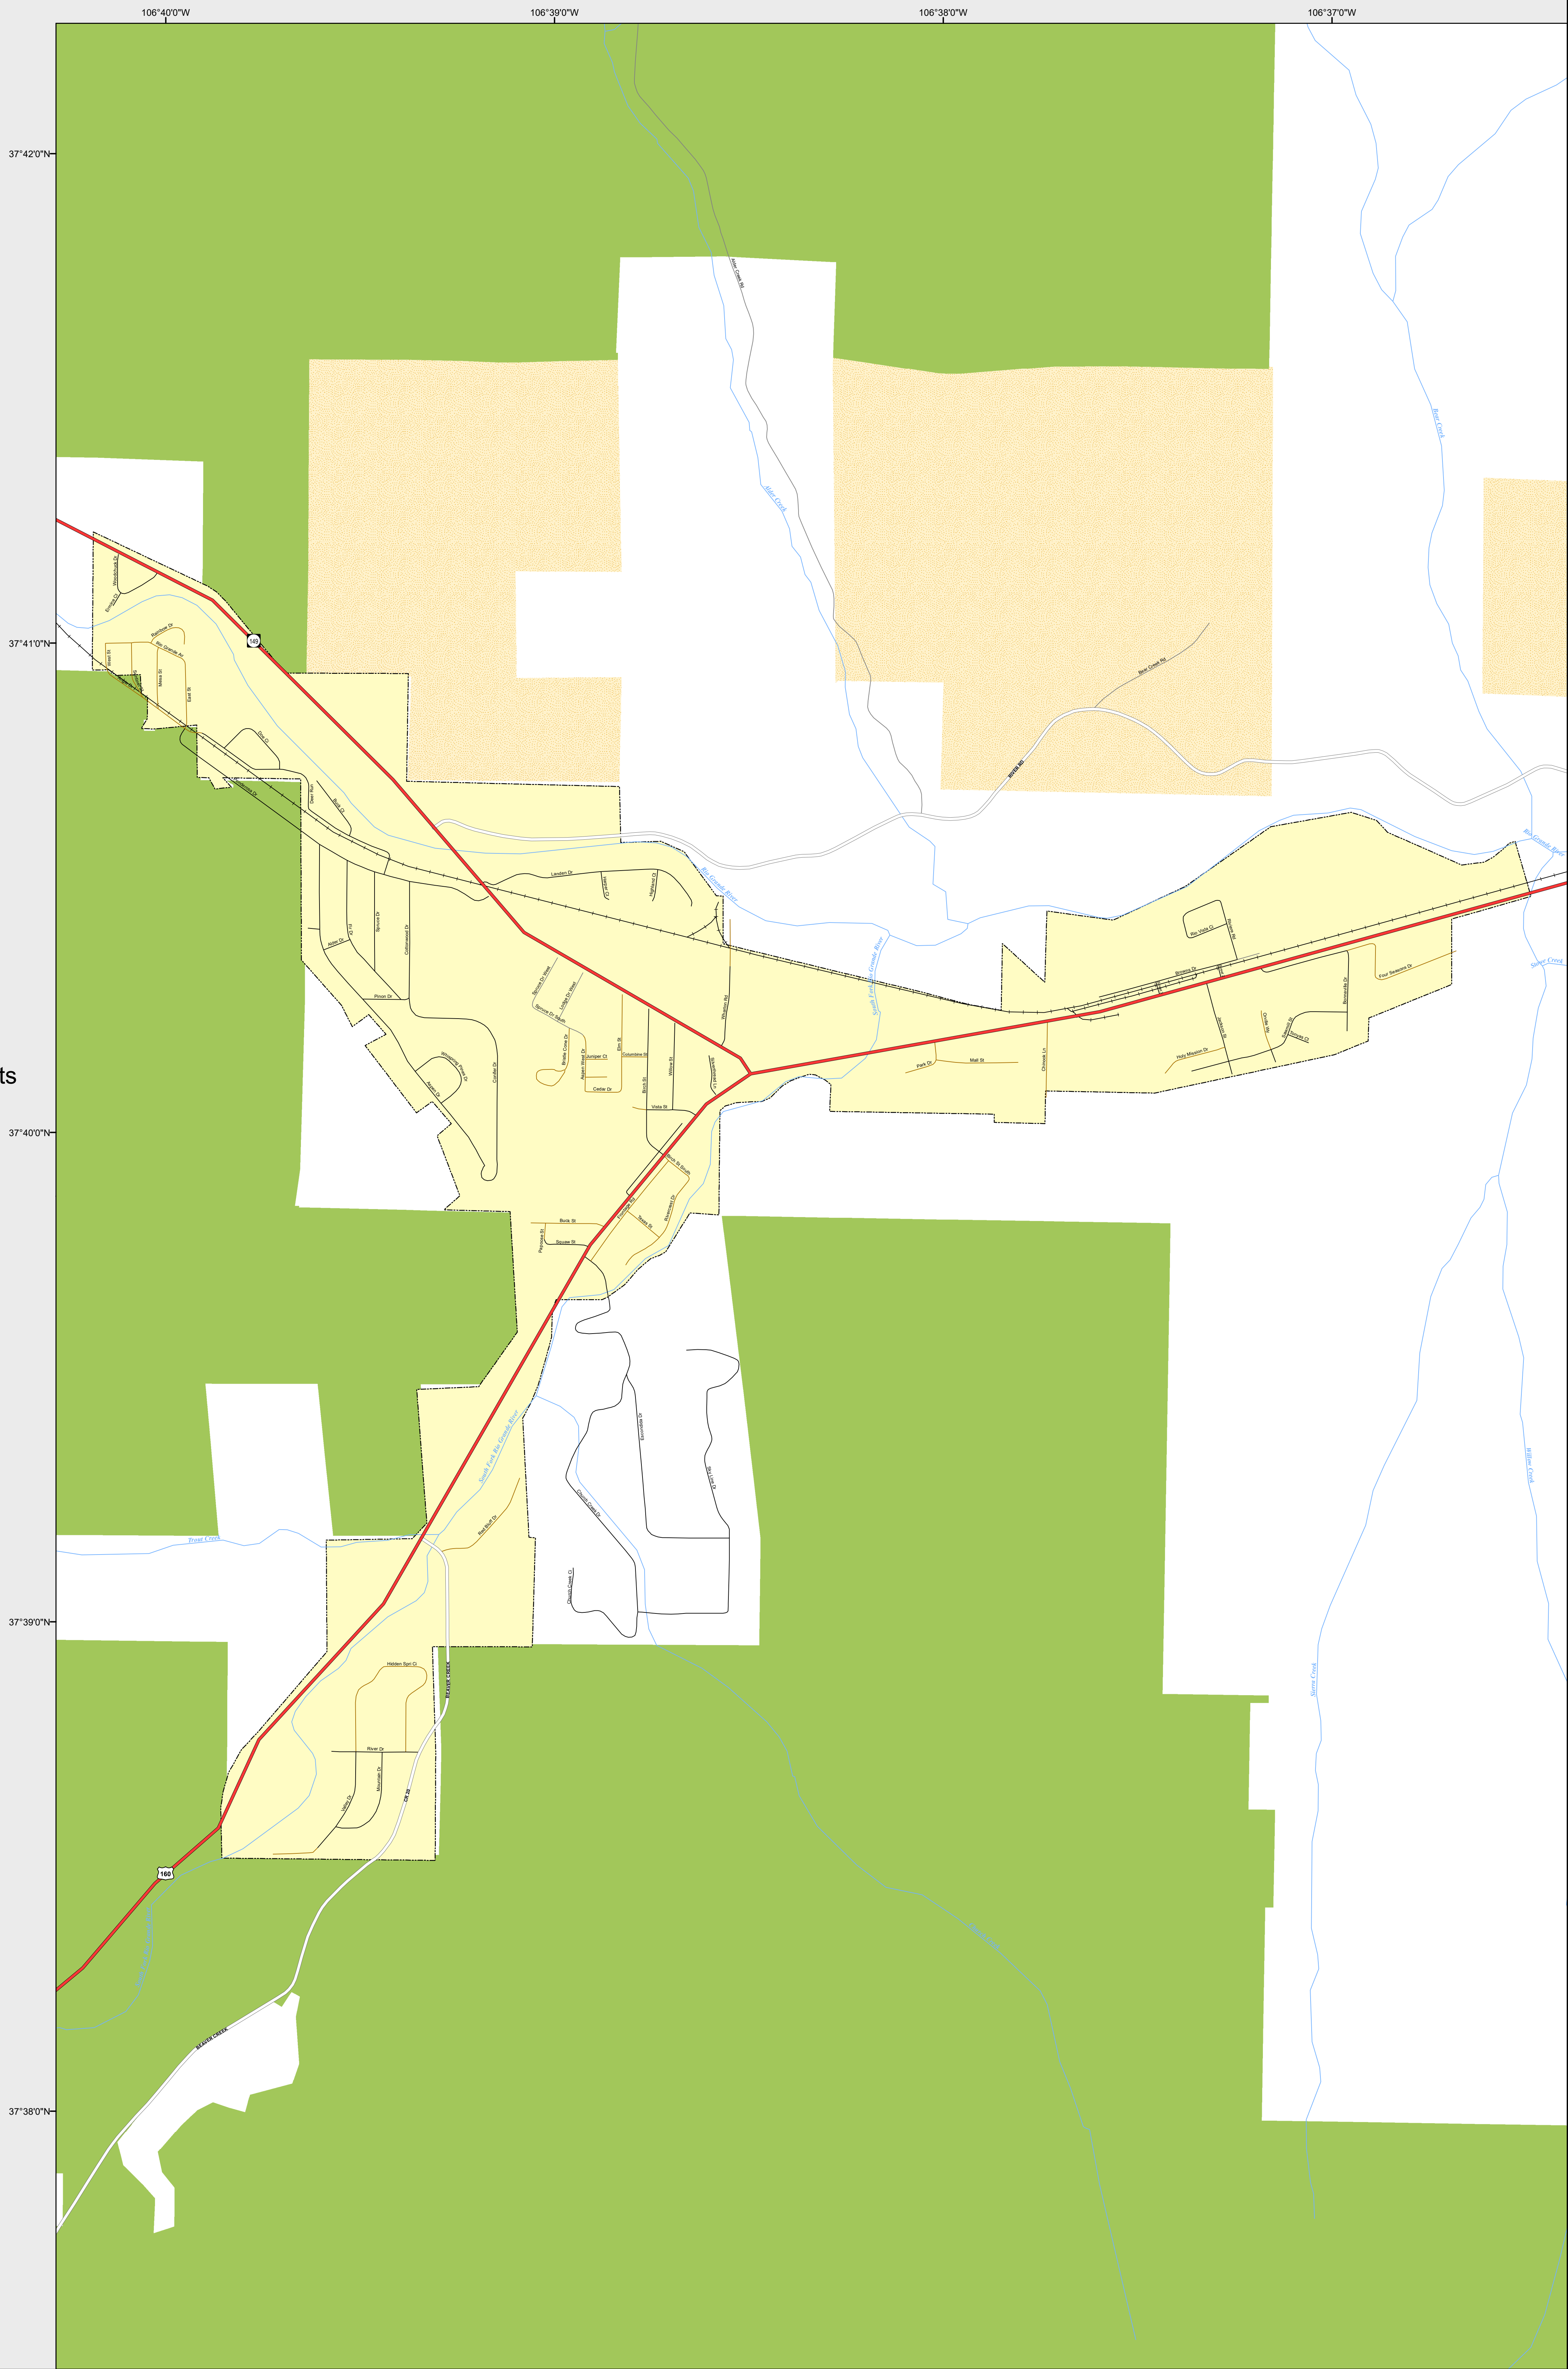

SOUTH FORK

- Highways
- Major Roads**
 - Paved
 - Gravel
 - Bladed
- Local Roads**
 - Paved
 - Gravel
 - Bladed
- Base Data**
 - City Limits
 - Counties
 - Cemetery
 - Lakes
 - Rivers/Streams
 - Railroads
- Public Land Classification**
 - Public Lands
 - State Lands
 - National or State Forest
 - National Parks/Monuments
 - Indian Reservations
 - Military/Federal
 - Wilderness Areas

State of Colorado

This city is located in the following count(ies):
Rio Grande

CDOT does not guarantee the accuracy of any information presented, is not liable in any respect for any errors, or omissions and is not responsible for determining fitness for use in this map. Source of landowner data is COMaP v9. This map does not imply permission of public access.