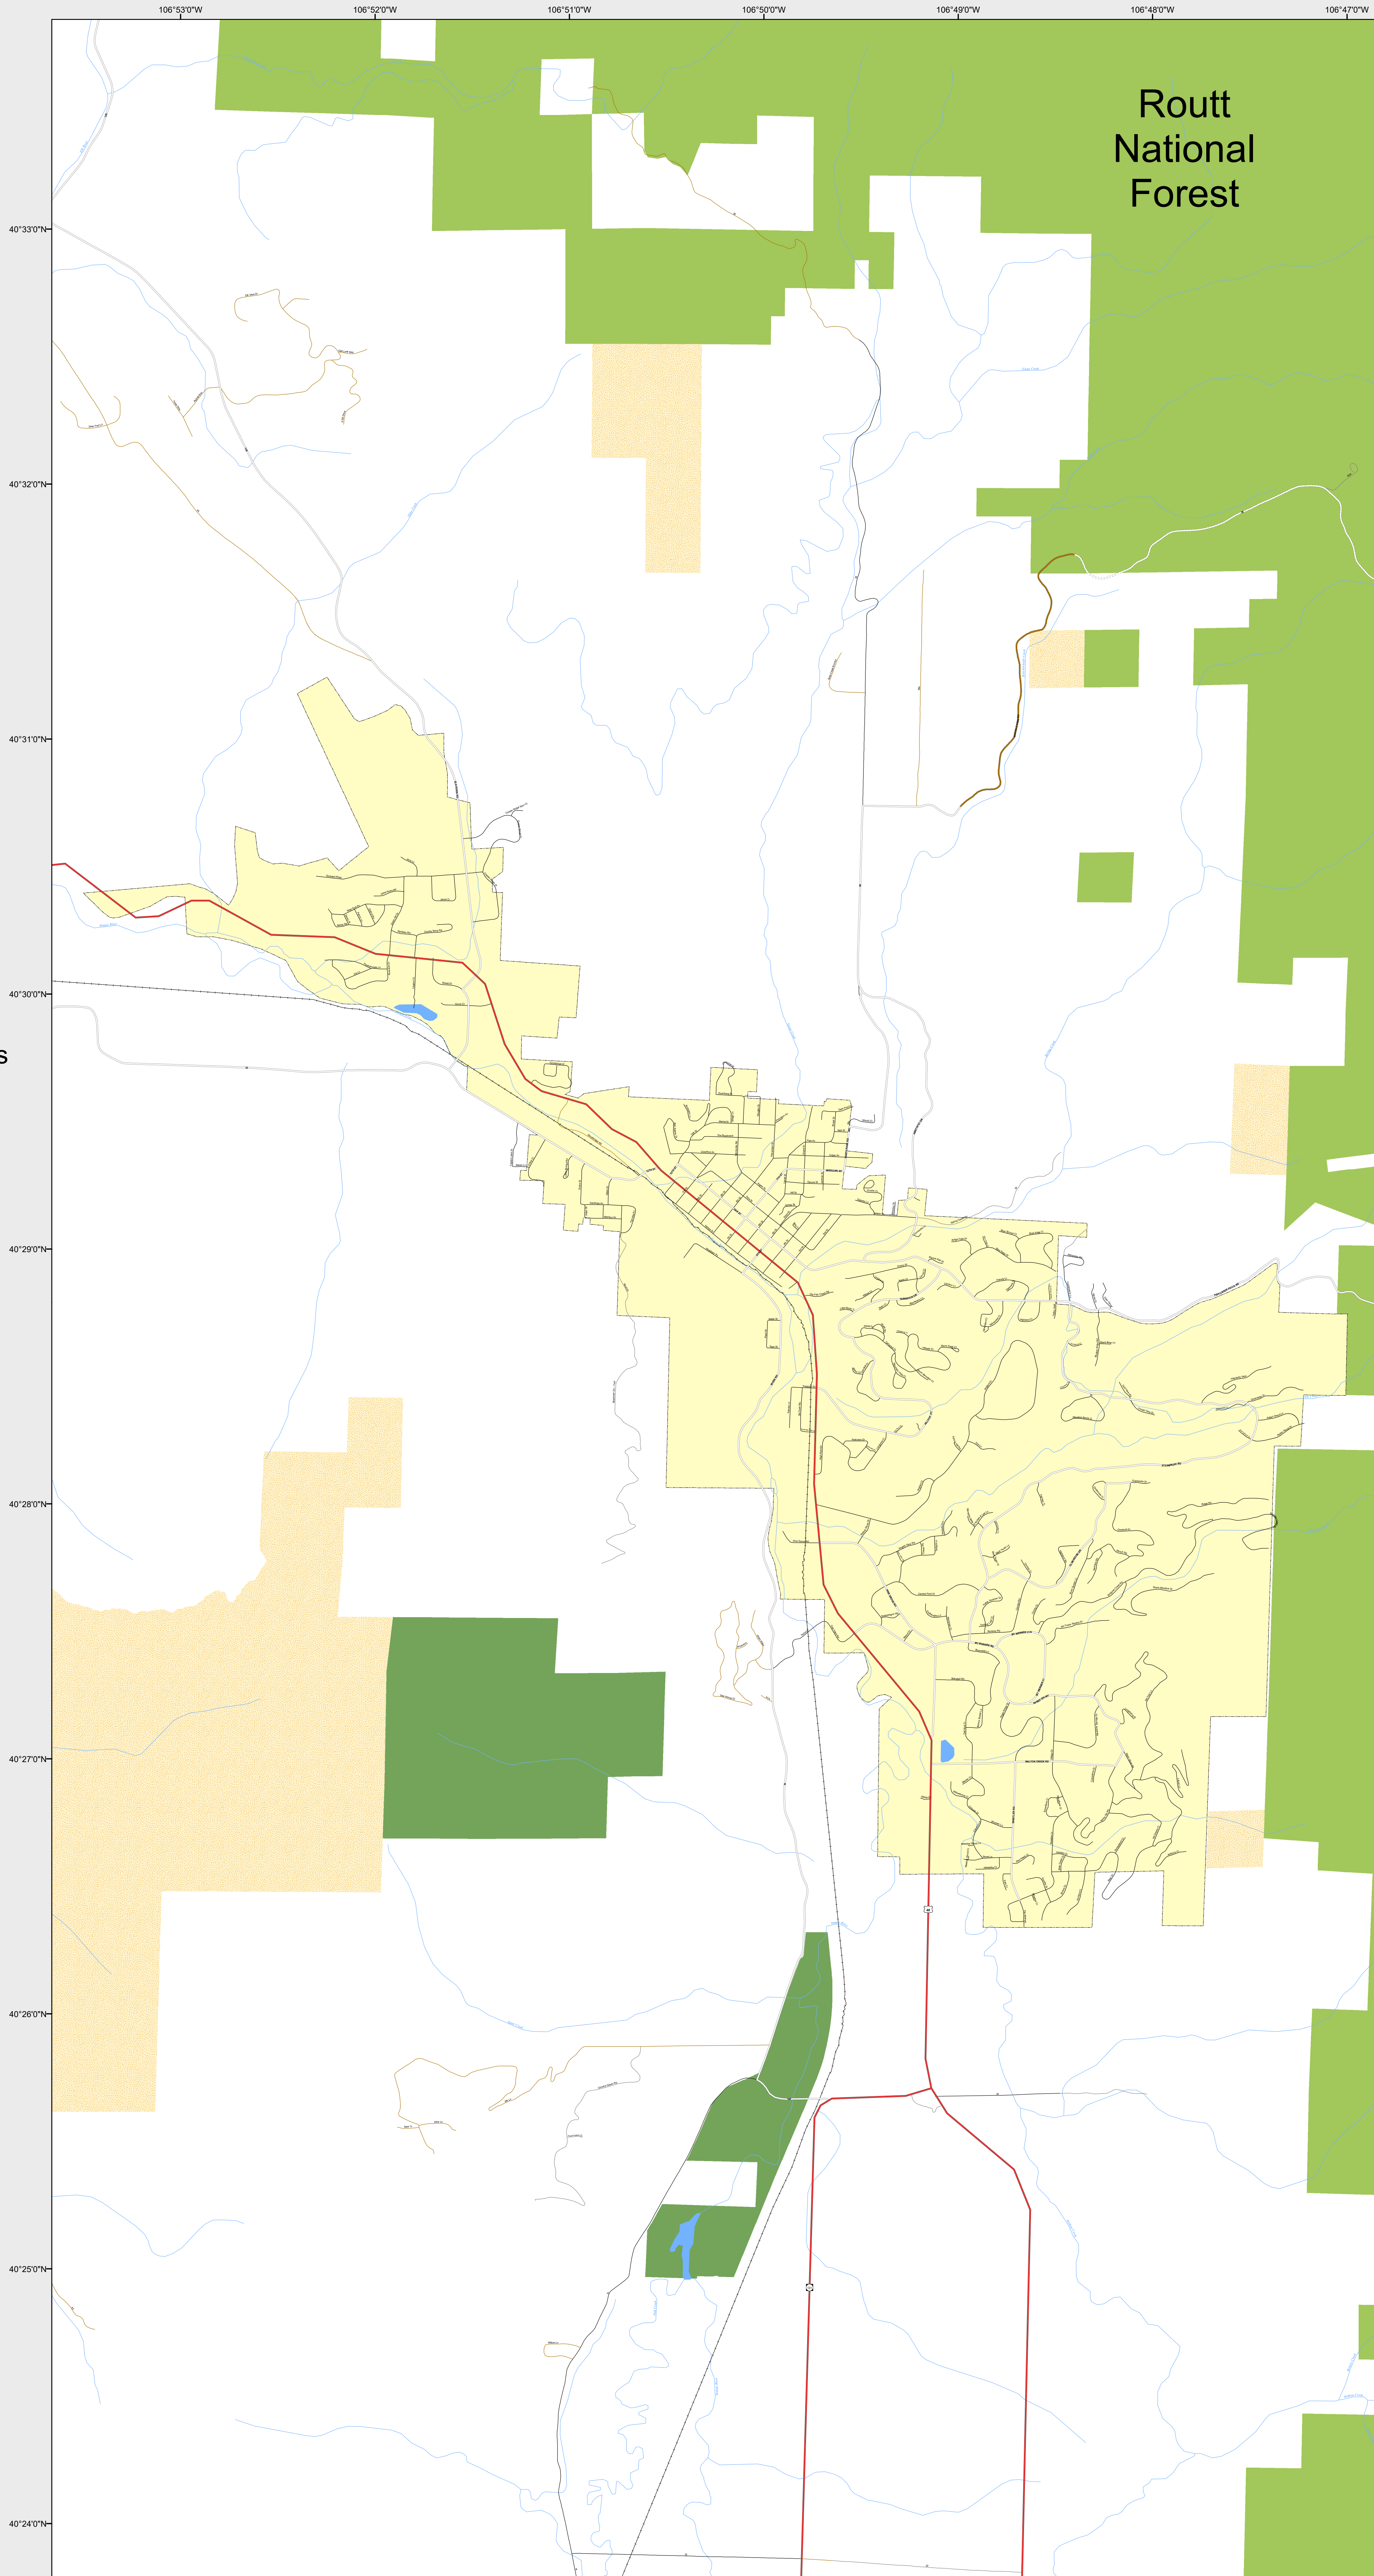

STEAMBOAT SPRINGS

- Highways
- Major Roads
  - Paved
  - Gravel
  - Bladed
- Local Roads
  - Paved
  - Gravel
  - Bladed
- Base Data
  - City Limits
  - Counties
  - Cemetery
  - Lakes
  - Rivers/Streams
  - Railroads
- Public Land Classification
  - Public Lands
  - State Lands
  - National or State Forest
  - National Parks/Monuments
  - Indian Reservations
  - Military/Federal
  - Wilderness Areas

0 0.45 0.9 Miles

State of Colorado

This city is located in the following count(ies):
Routt