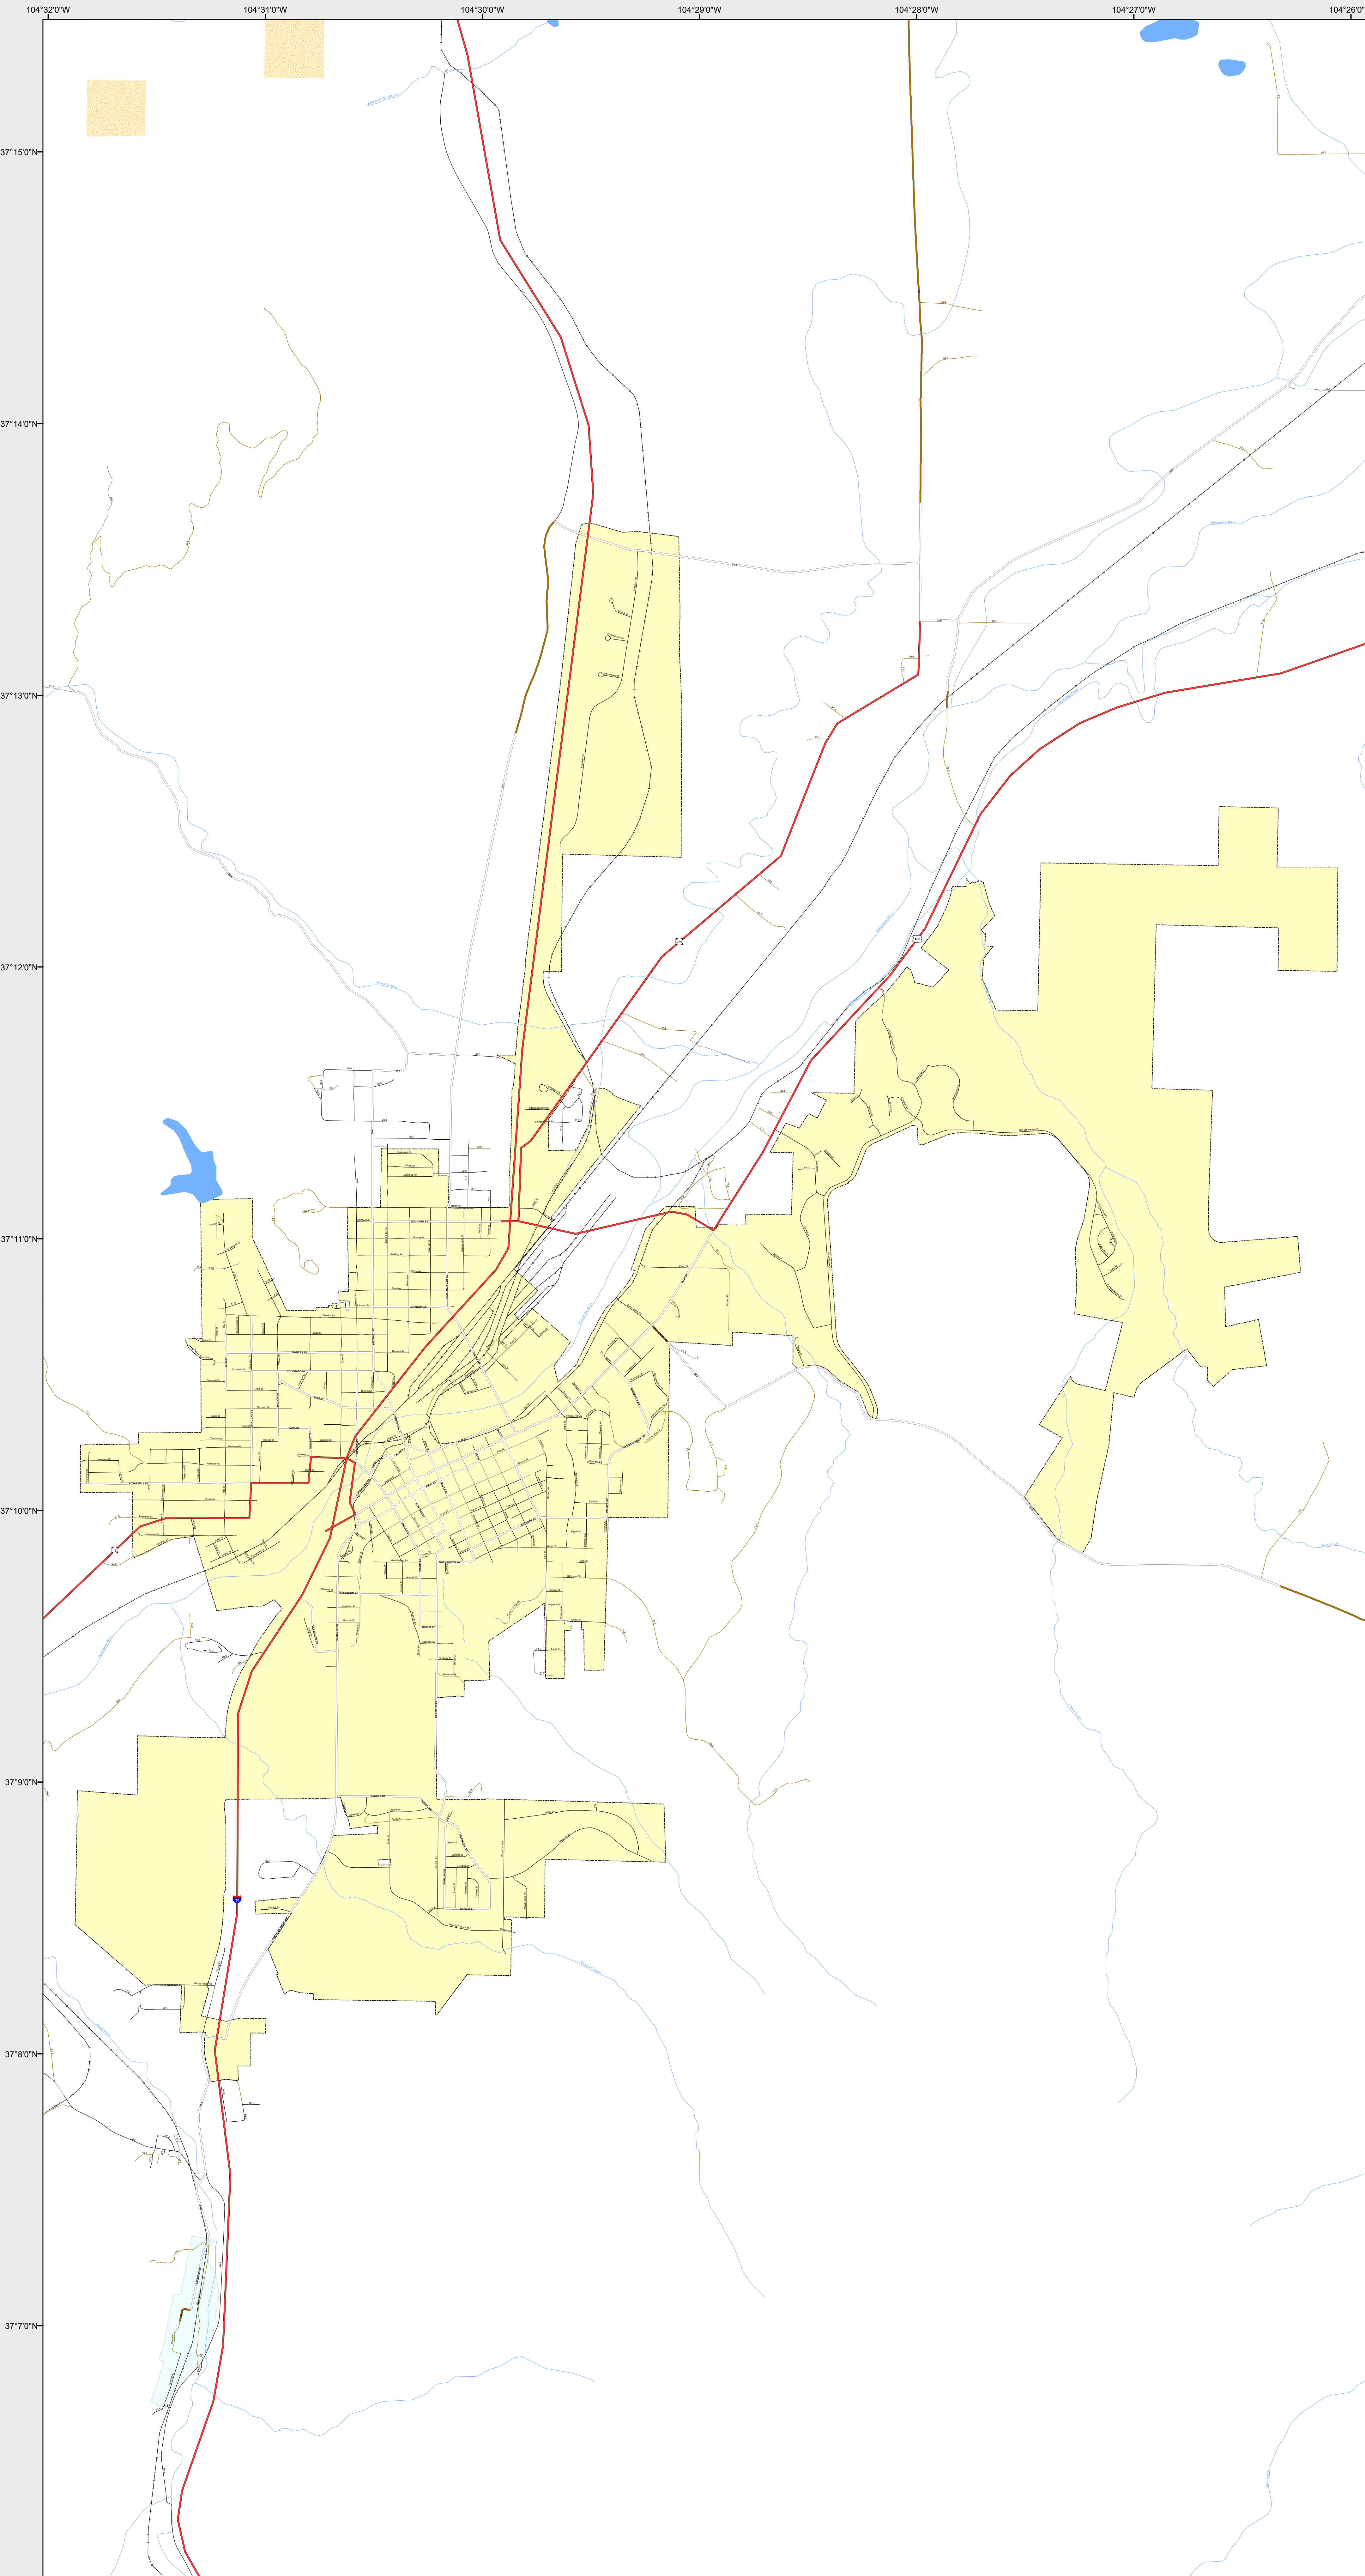

# TRINIDAD

-  Highways
- Major Roads**
-  Paved
-  Gravel
-  Bladed
- Local Roads**
-  Paved
-  Gravel
-  Bladed
- Base Data**
-  City Limits
-  Counties
-  Cemetery
-  Lakes
-  Rivers/Streams
-  Railroads
- Public Land Classification**
-  Public Lands
-  State Lands
-  National or State Forest
-  National Parks/Monuments
-  Indian Reservations
-  Military/Federal
-  Wilderness Areas

0 0.4 0.8 Miles

**State of Colorado**  
This city is located in the following count(ies):  
Las Animas

CDOT does not guarantee the accuracy of any information presented, is not liable in any respect for any errors, or omissions and is not responsible for determining fitness for use in this map. Source of landowner data is COMaP v9. This map does not imply permission of public access.