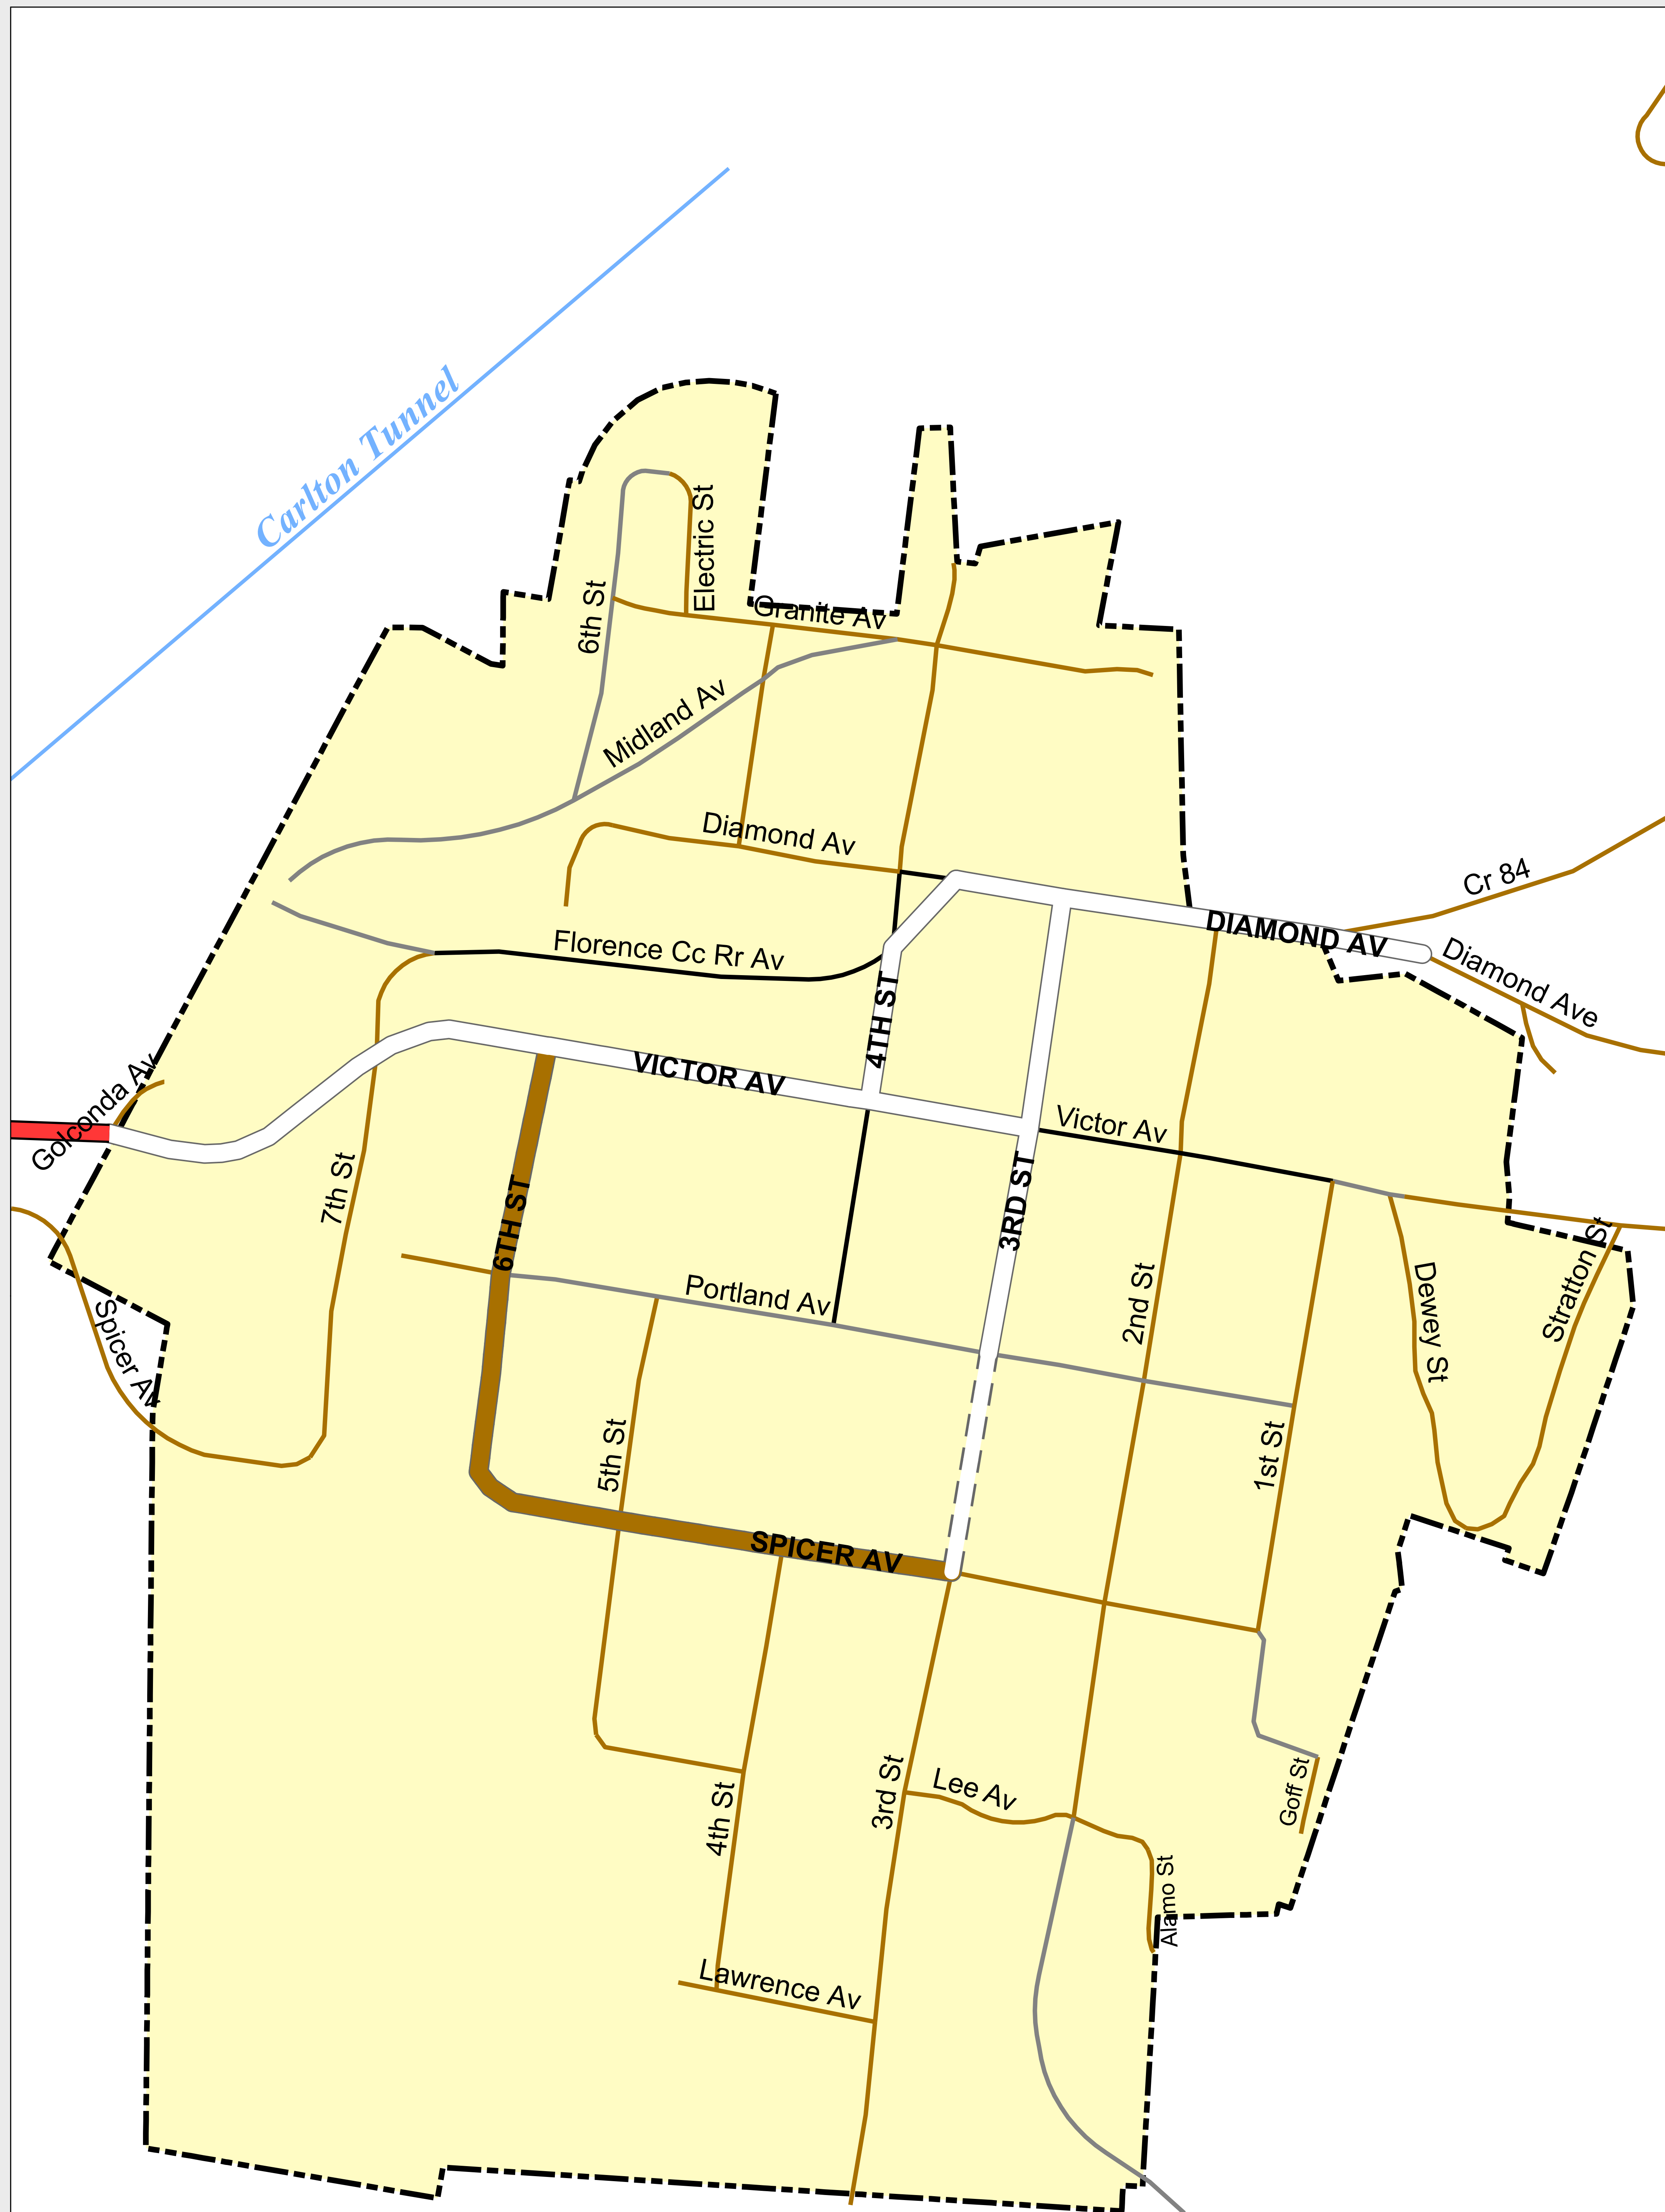

VICTOR

-  Highways
- Major Roads
 -  Paved
 -  Gravel
 -  Bladed
- Local Roads
 -  Paved
 -  Gravel
 -  Bladed
- Base Data
 -  City Limits
 -  Counties
 -  Cemetery
 -  Lakes
 -  Rivers/Streams
 -  Railroads
- Public Land Classification
 -  Public Lands
 -  State Lands
 -  National or State Forest
 -  National Parks/Monuments
 -  Indian Reservations
 -  Military/Federal
 -  Wilderness Areas

State of Colorado

This city is located in the following count(ies):
Teller

CDOT does not guarantee the accuracy of any information presented, is not liable in any respect for any errors, or omissions and is not responsible for determining fitness for use in this map. Source of landowner data is COMaP v9. This map does not imply permission of public access.