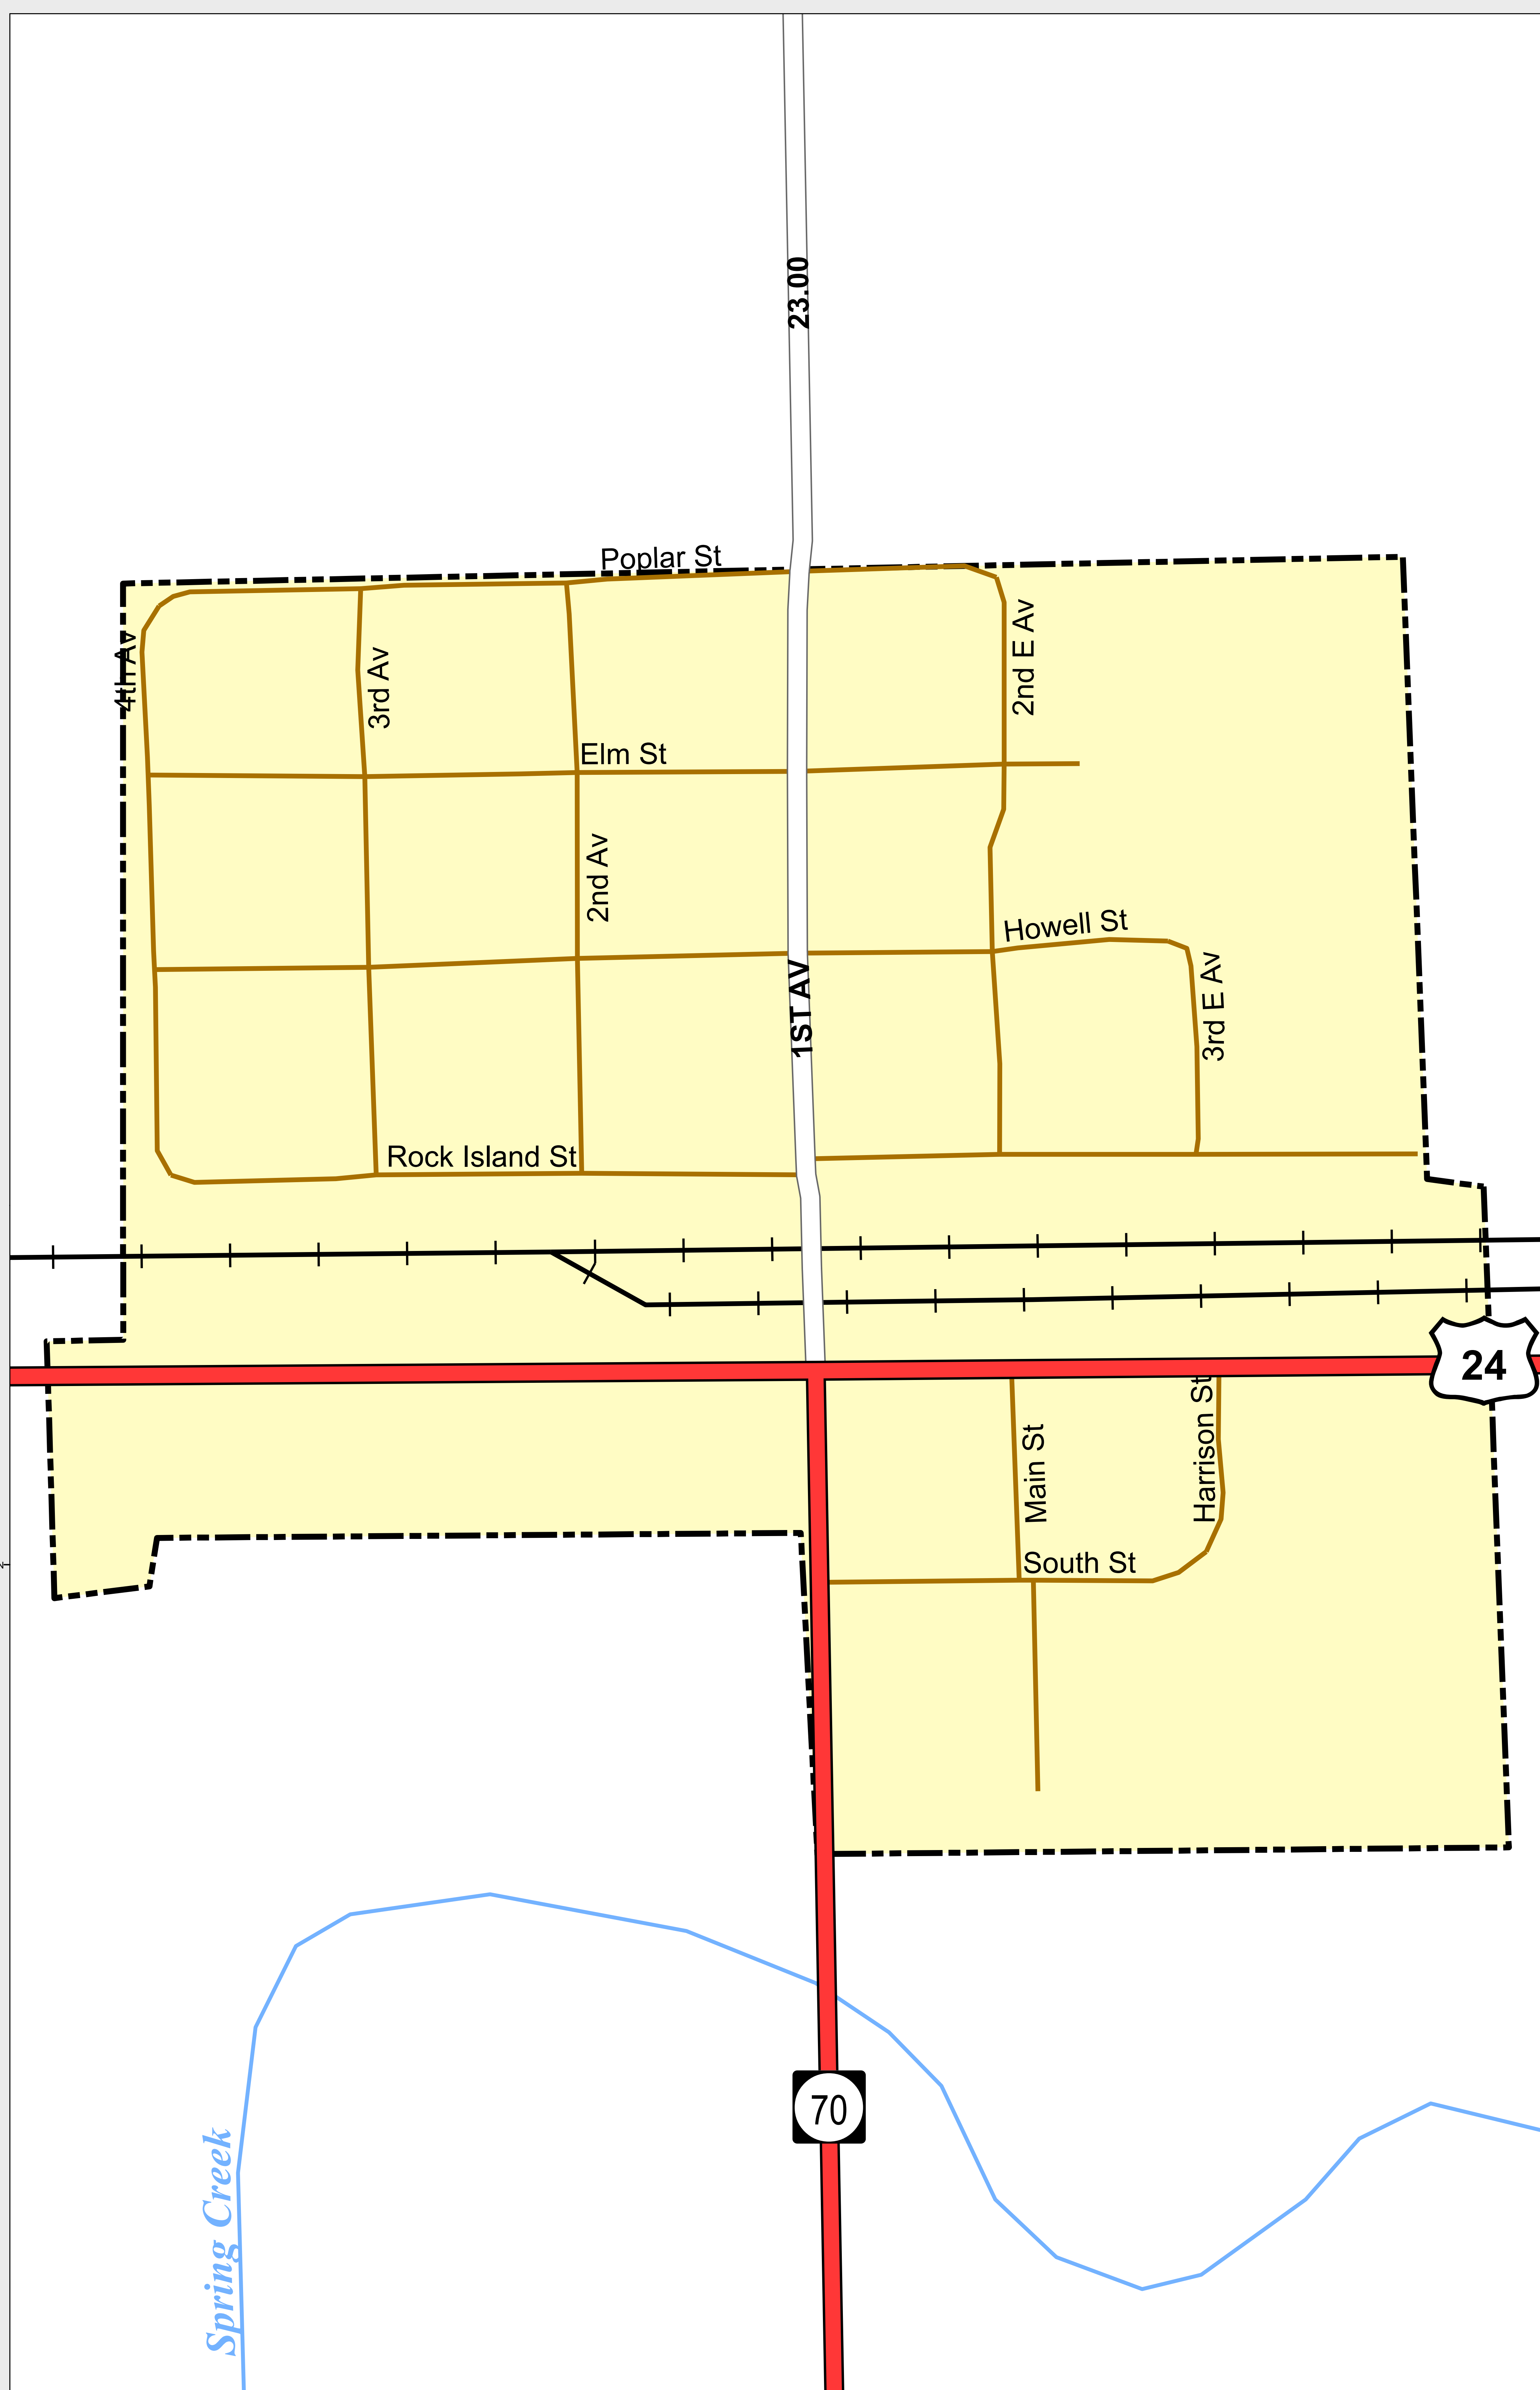

# VONA

-  Highways
- Major Roads**
  -  Paved
  -  Gravel
  -  Bladed
- Local Roads**
  -  Paved
  -  Gravel
  -  Bladed
- Base Data**
  -  City Limits
  -  Counties
  -  Cemetery
  -  Lakes
  -  Rivers/Streams
  -  Railroads
- Public Land Classification**
  -  Public Lands
  -  State Lands
  -  National or State Forest
  -  National Parks/Monuments
  -  Indian Reservations
  -  Military/Federal
  -  Wilderness Areas

## State of Colorado

This city is located in the following count(ies):  
Kit Carson

CDOT does not guarantee the accuracy of any information presented, is not liable in any respect for any errors, or omissions and is not responsible for determining fitness for use in this map. Source of landowner data is COMaP v9. This map does not imply permission of public access.