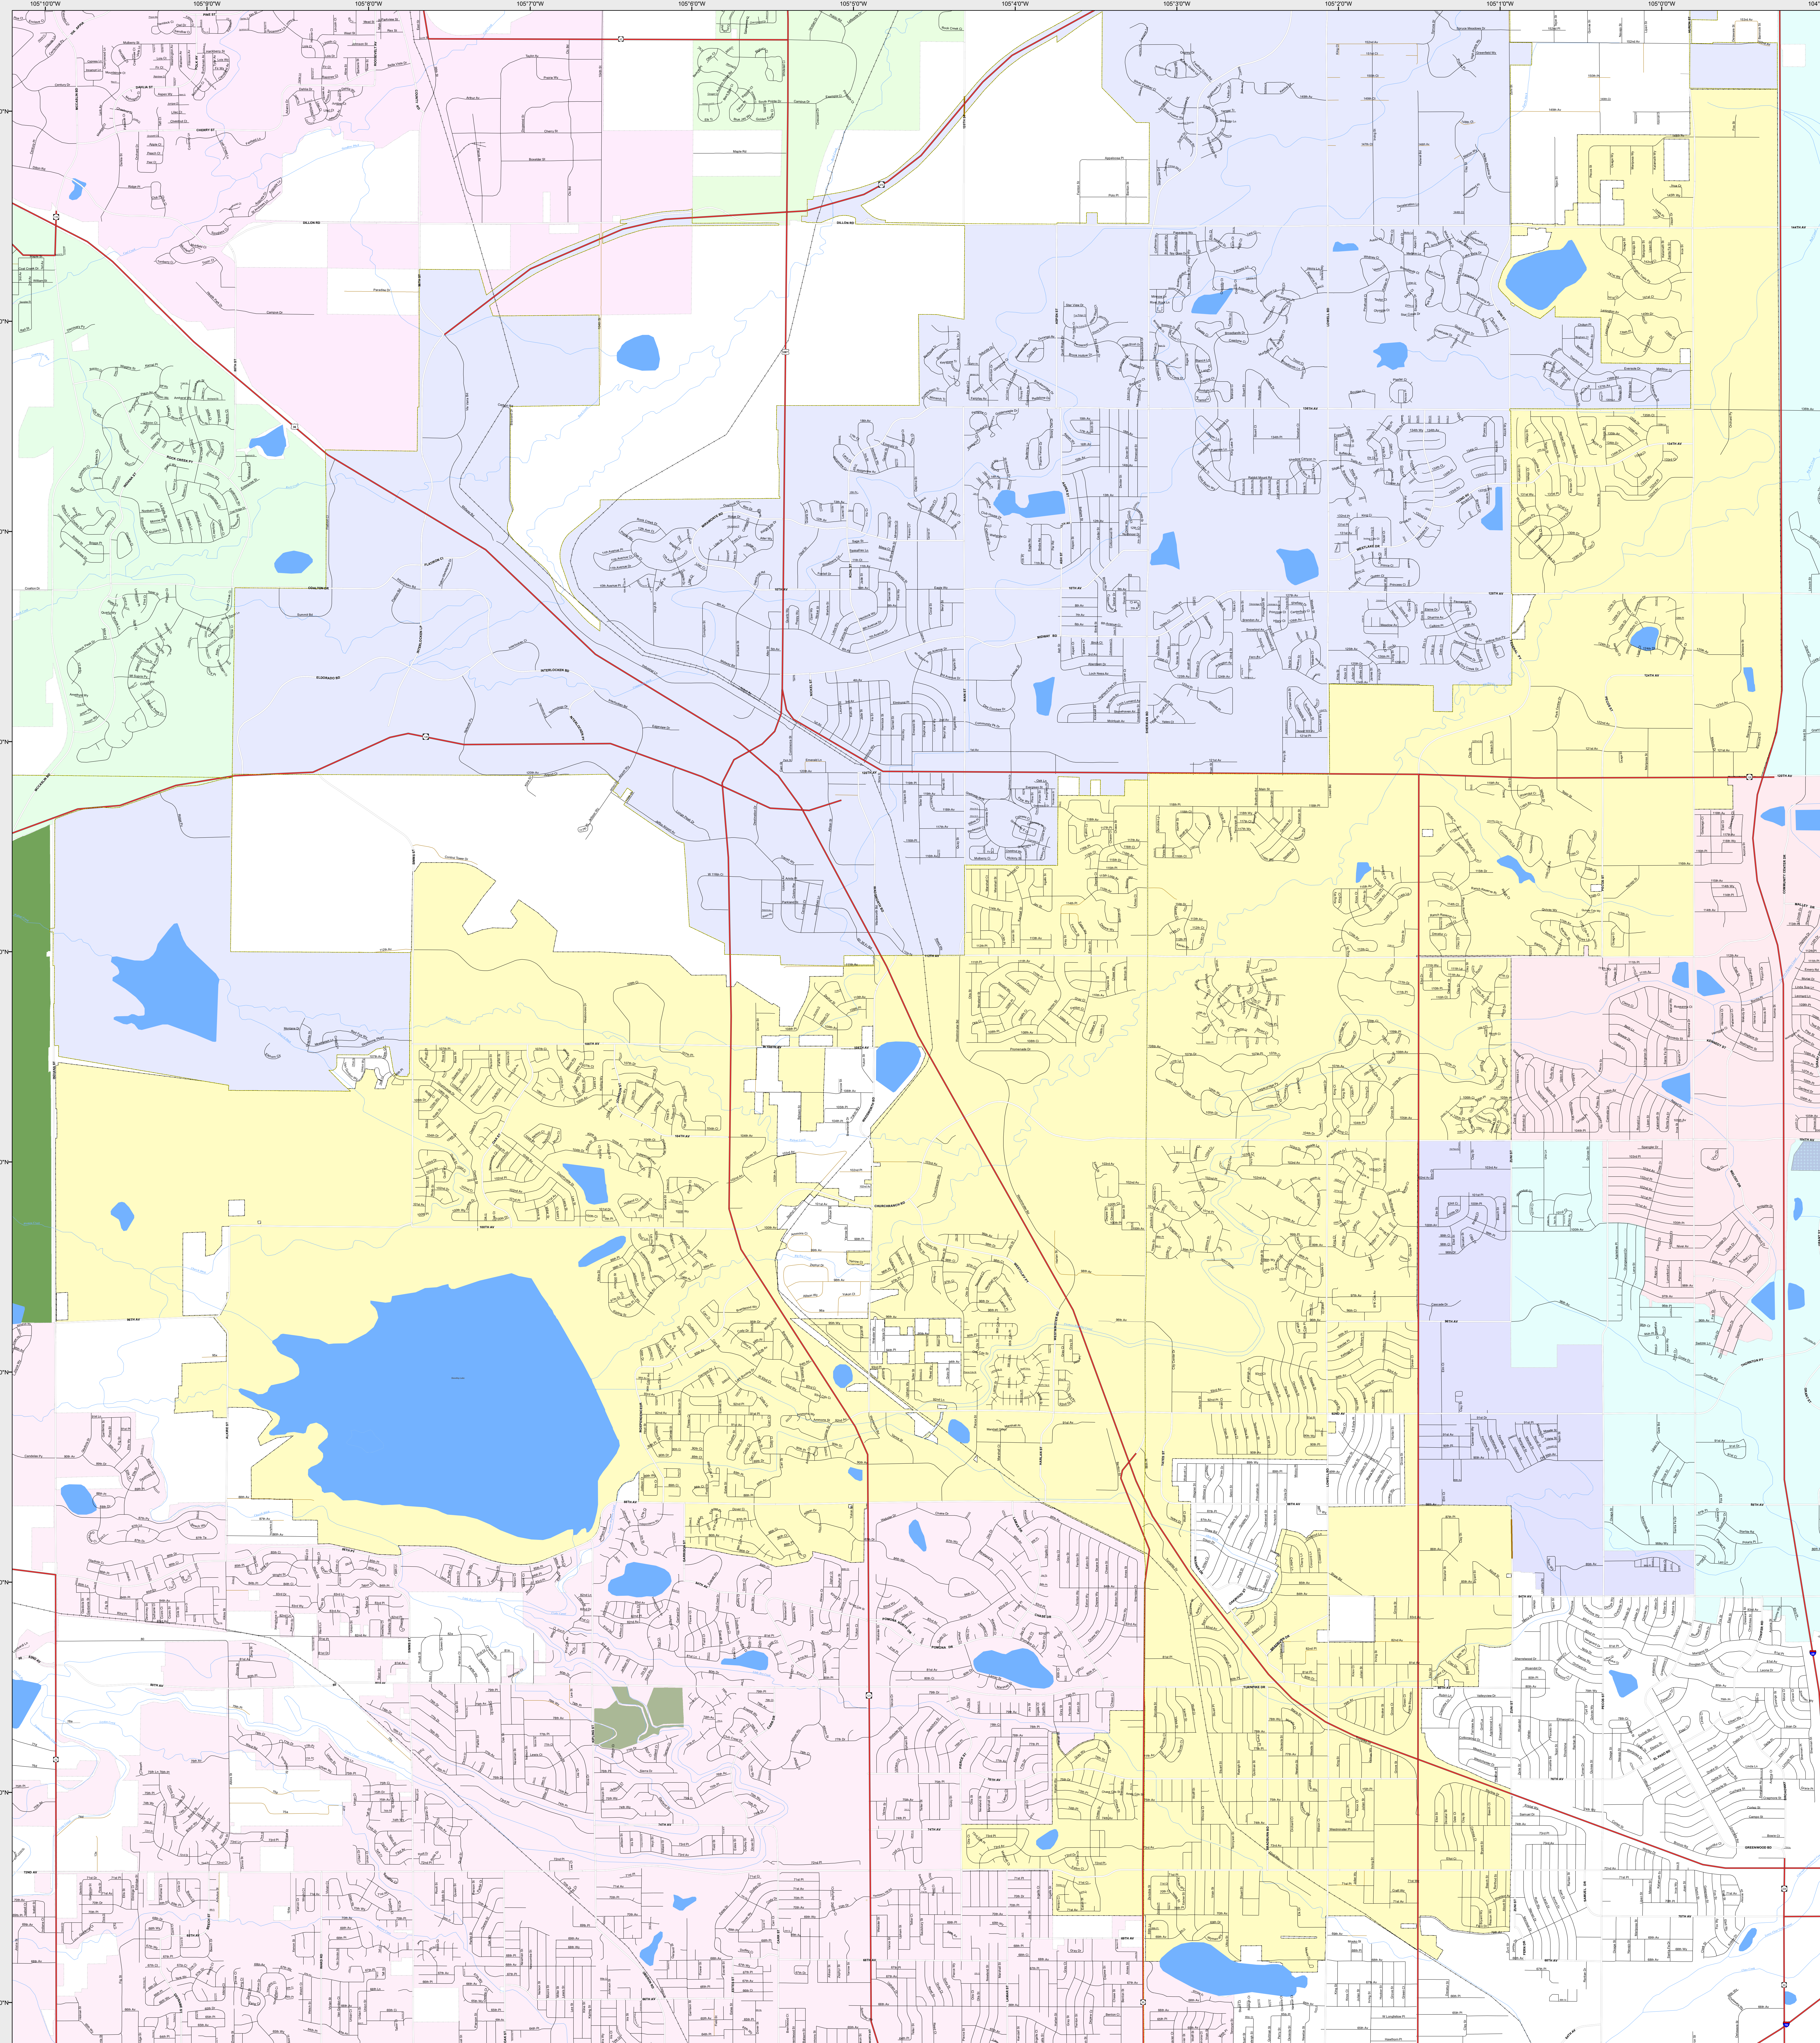

WESTMINSTER

- Highways
- **Major Roads**
  - Paved
  - Gravel
  - Bladed
- **Local Roads**
  - Paved
  - Gravel
  - Bladed
- **Base Data**
  - City Limits
  - Counties
  - Cemetery
  - Lakes
  - Rivers/Streams
  - Railroads
- **Public Land Classification**
  - Public Lands
  - State Lands
  - National or State Forest
  - National Parks/Monuments
  - Indian Reservations
  - Military/Federal
  - Wilderness Areas

0 0.3 0.6 Miles

State of Colorado

This city is located in the following count(ies):
Adams
Jefferson