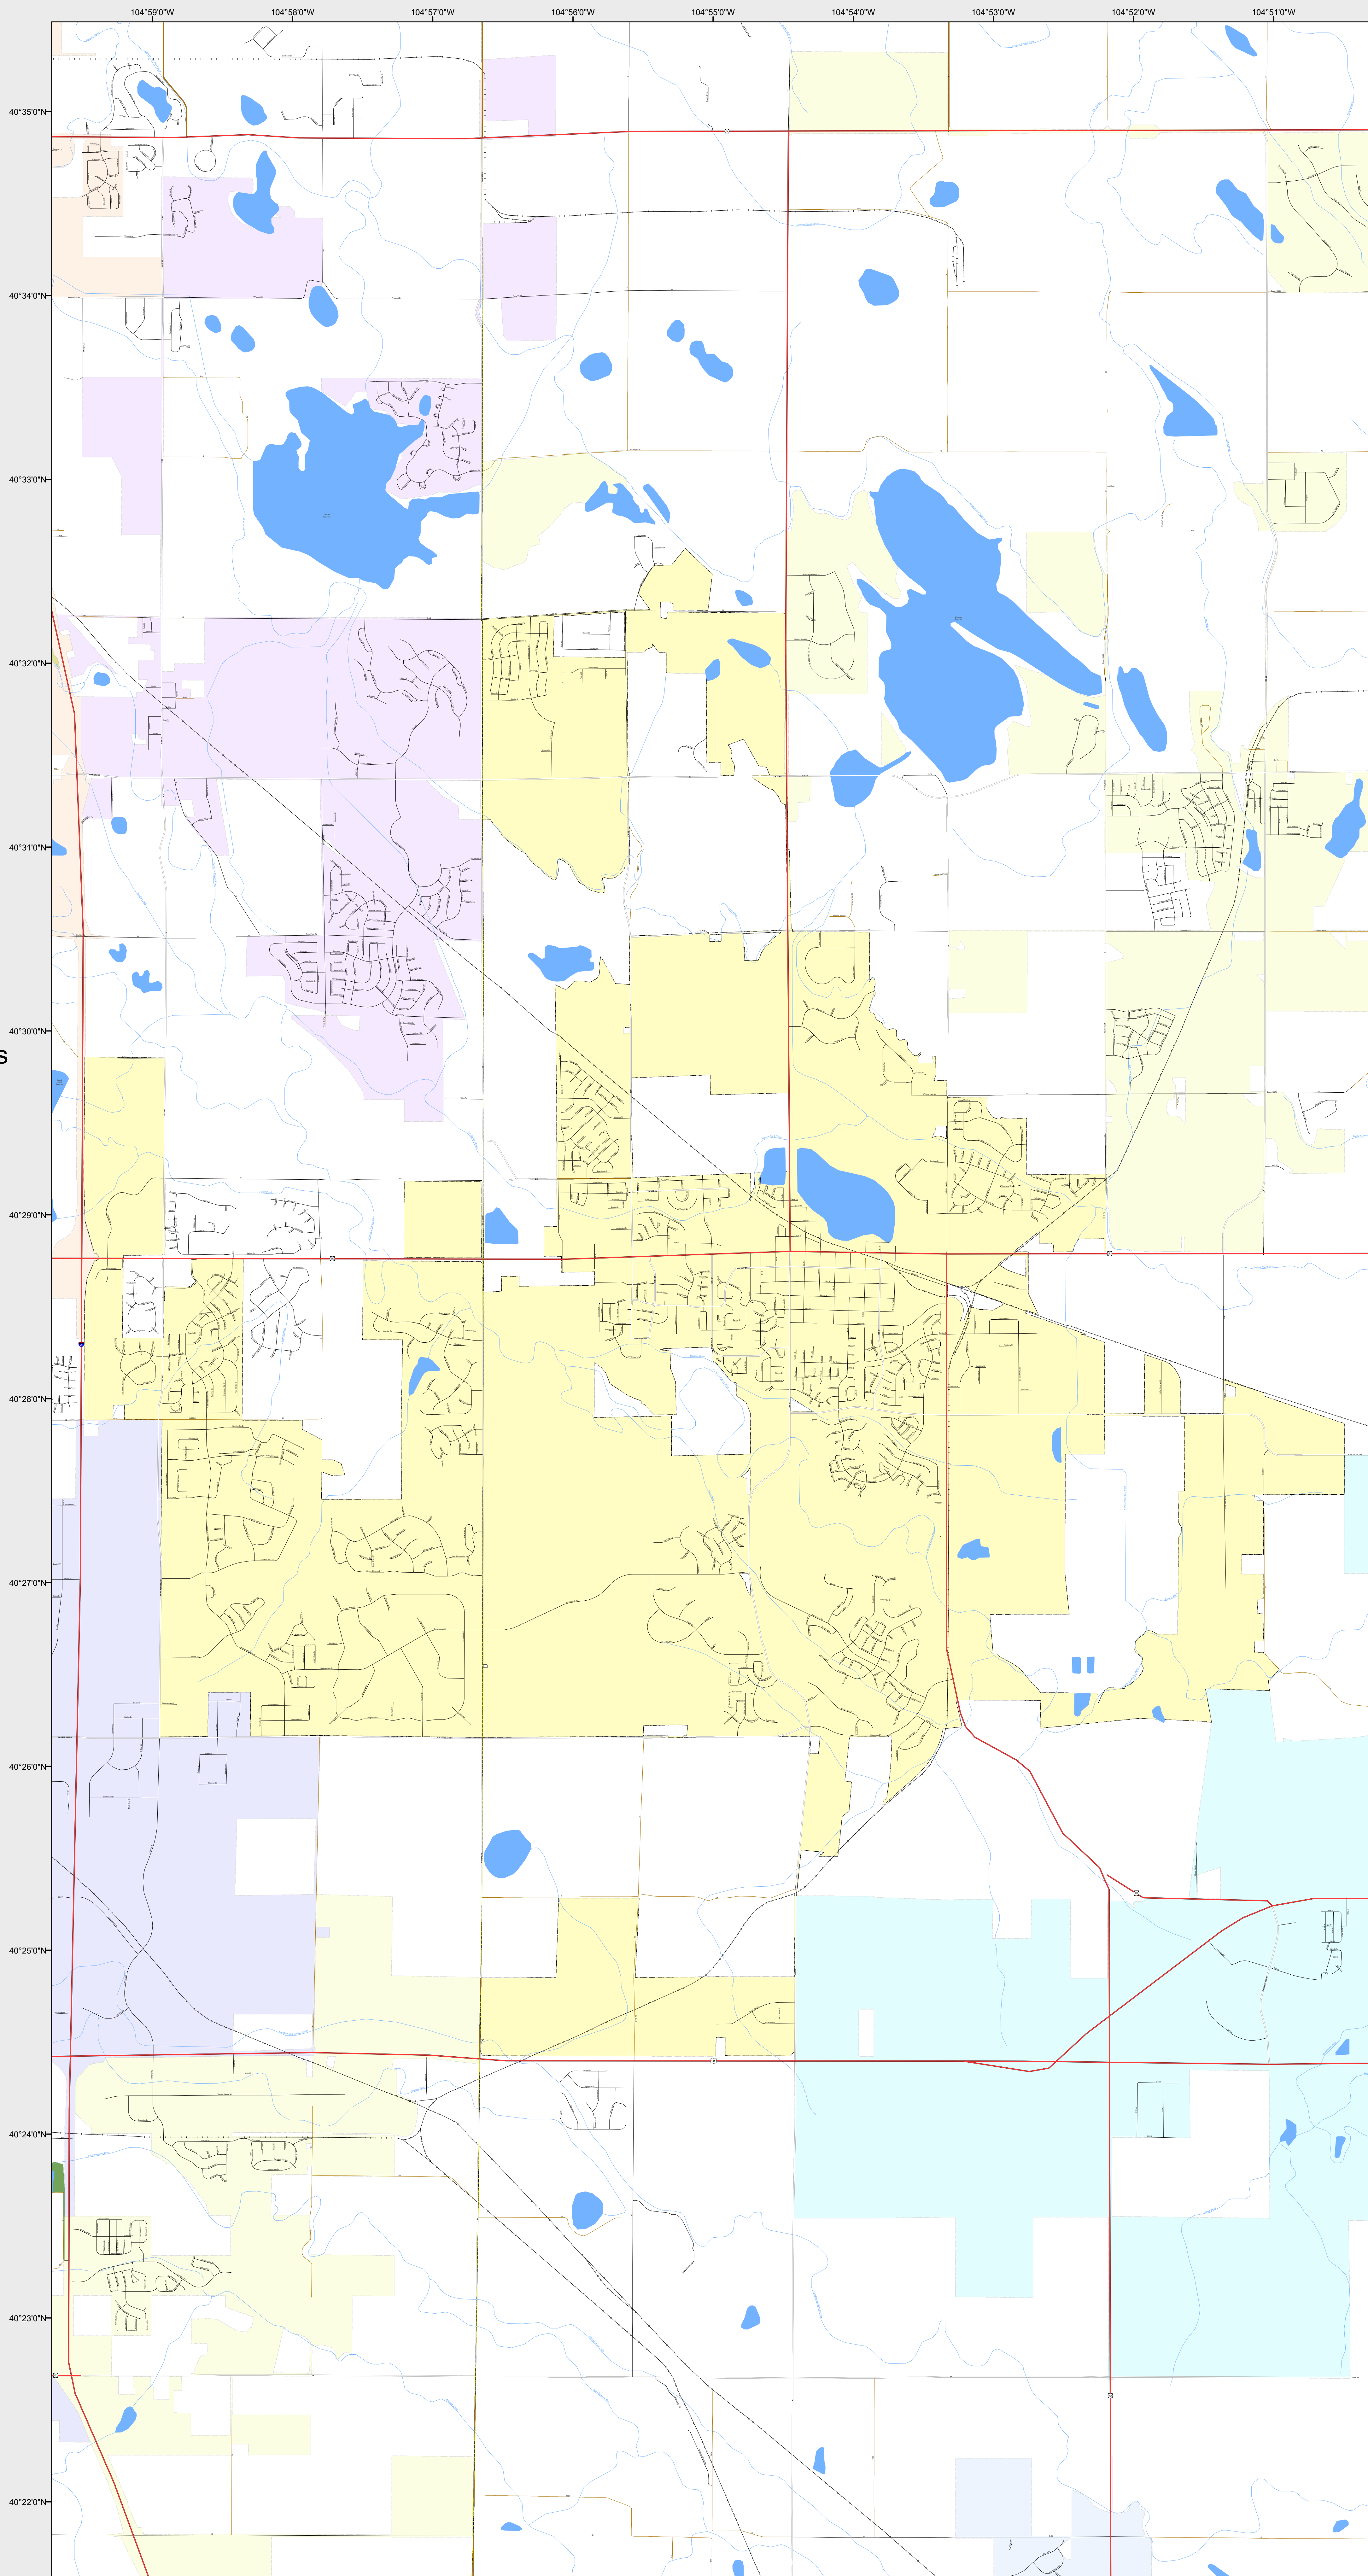

WINDSOR

-  Highways
- Major Roads**
-  Paved
-  Gravel
-  Bladed
- Local Roads**
-  Paved
-  Gravel
-  Bladed
- Base Data**
-  City Limits
-  Counties
-  Cemetery
-  Lakes
-  Rivers/Streams
-  Railroads
- Public Land Classification**
-  Public Lands
-  State Lands
-  National or State Forest
-  National Parks/Monuments
-  Indian Reservations
-  Military/Federal
-  Wilderness Areas

0 0.6 1.2 Miles

State of Colorado
This city is located in the
following count(ies):
Larimer

CDOT does not guarantee the accuracy of any information presented, is not liable in any respect for any errors, or omissions and is not responsible for determining fitness for use in this map. Source of landowner data is COMaP v9. This map does not imply permission of public access.