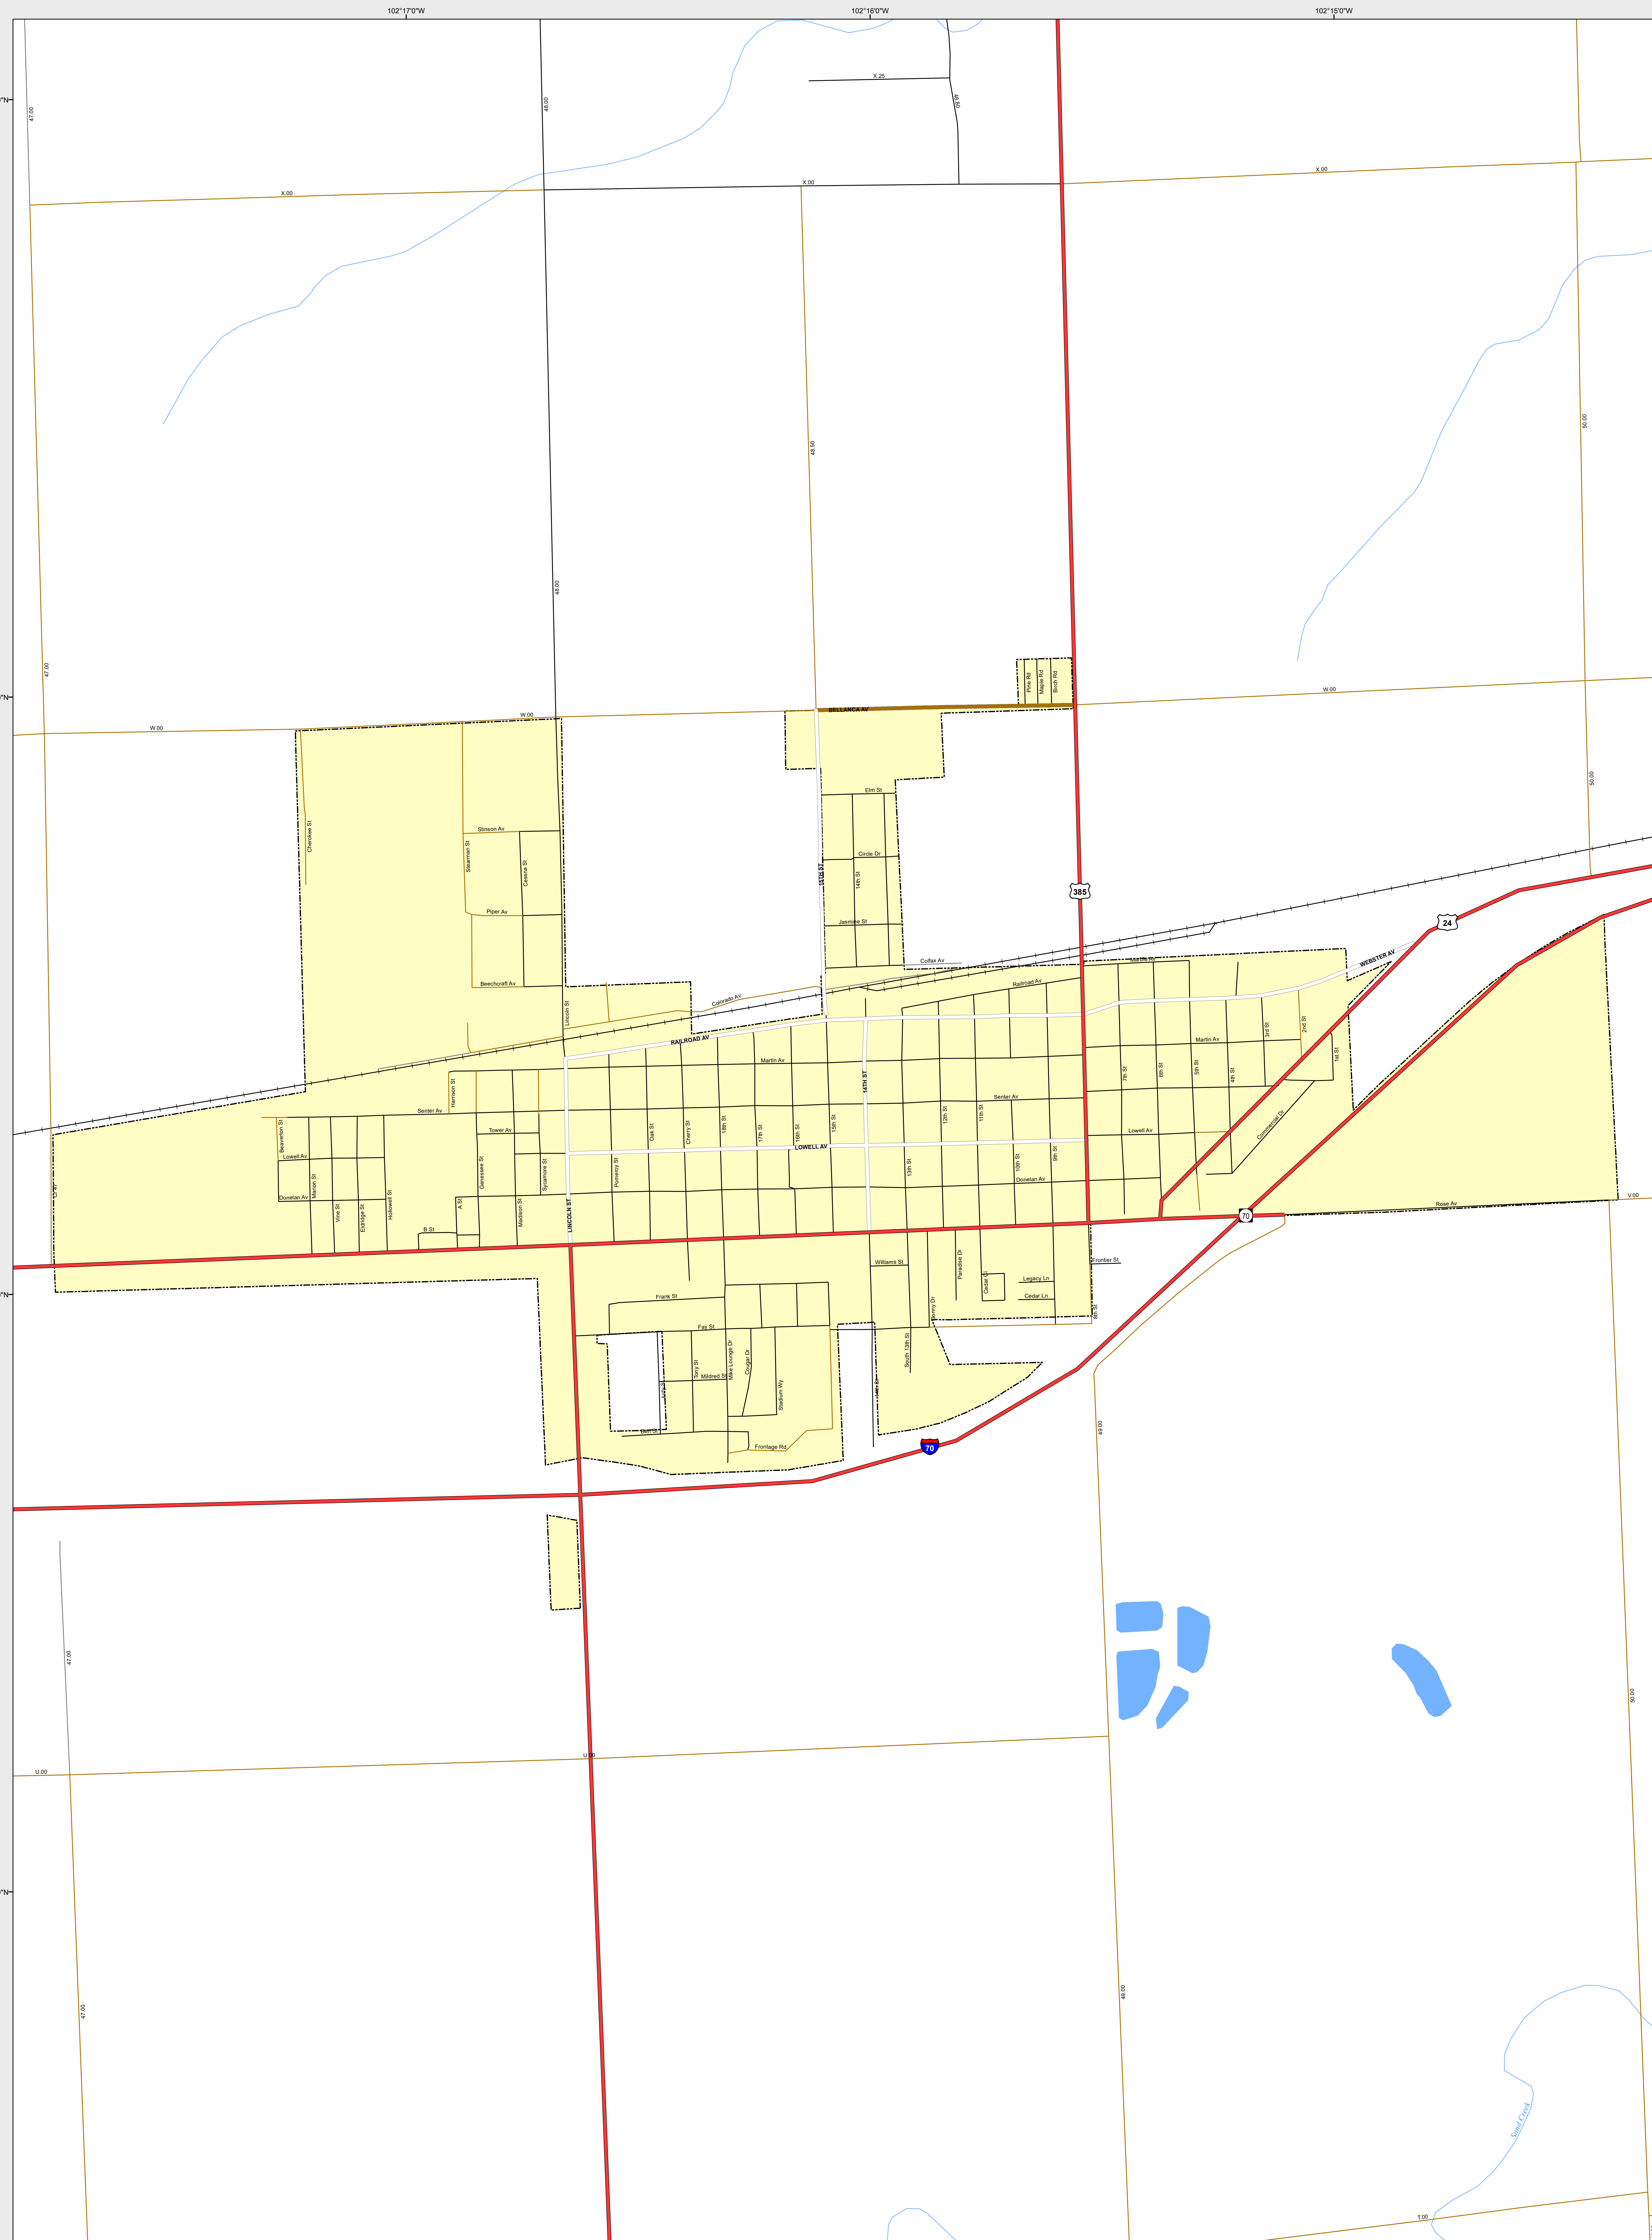

BURLINGTON

- Highways
- **Major Roads**
- Paved
- Gravel
- Bladed
- **Local Roads**
- Paved
- Gravel
- Bladed
- **Base Data**
- City Limits
- Counties
- Cemetery
- Lakes
- Rivers/Streams
- Railroads
- **Public Land Classification**
- Public Lands
- State Lands
- National or State Forest
- National Parks/Monuments
- Indian Reservations
- Military/Federal
- Wilderness Areas

0 0.1 0.2 Miles

State of Colorado
This city is located in the following count(ies):
Kit Carson