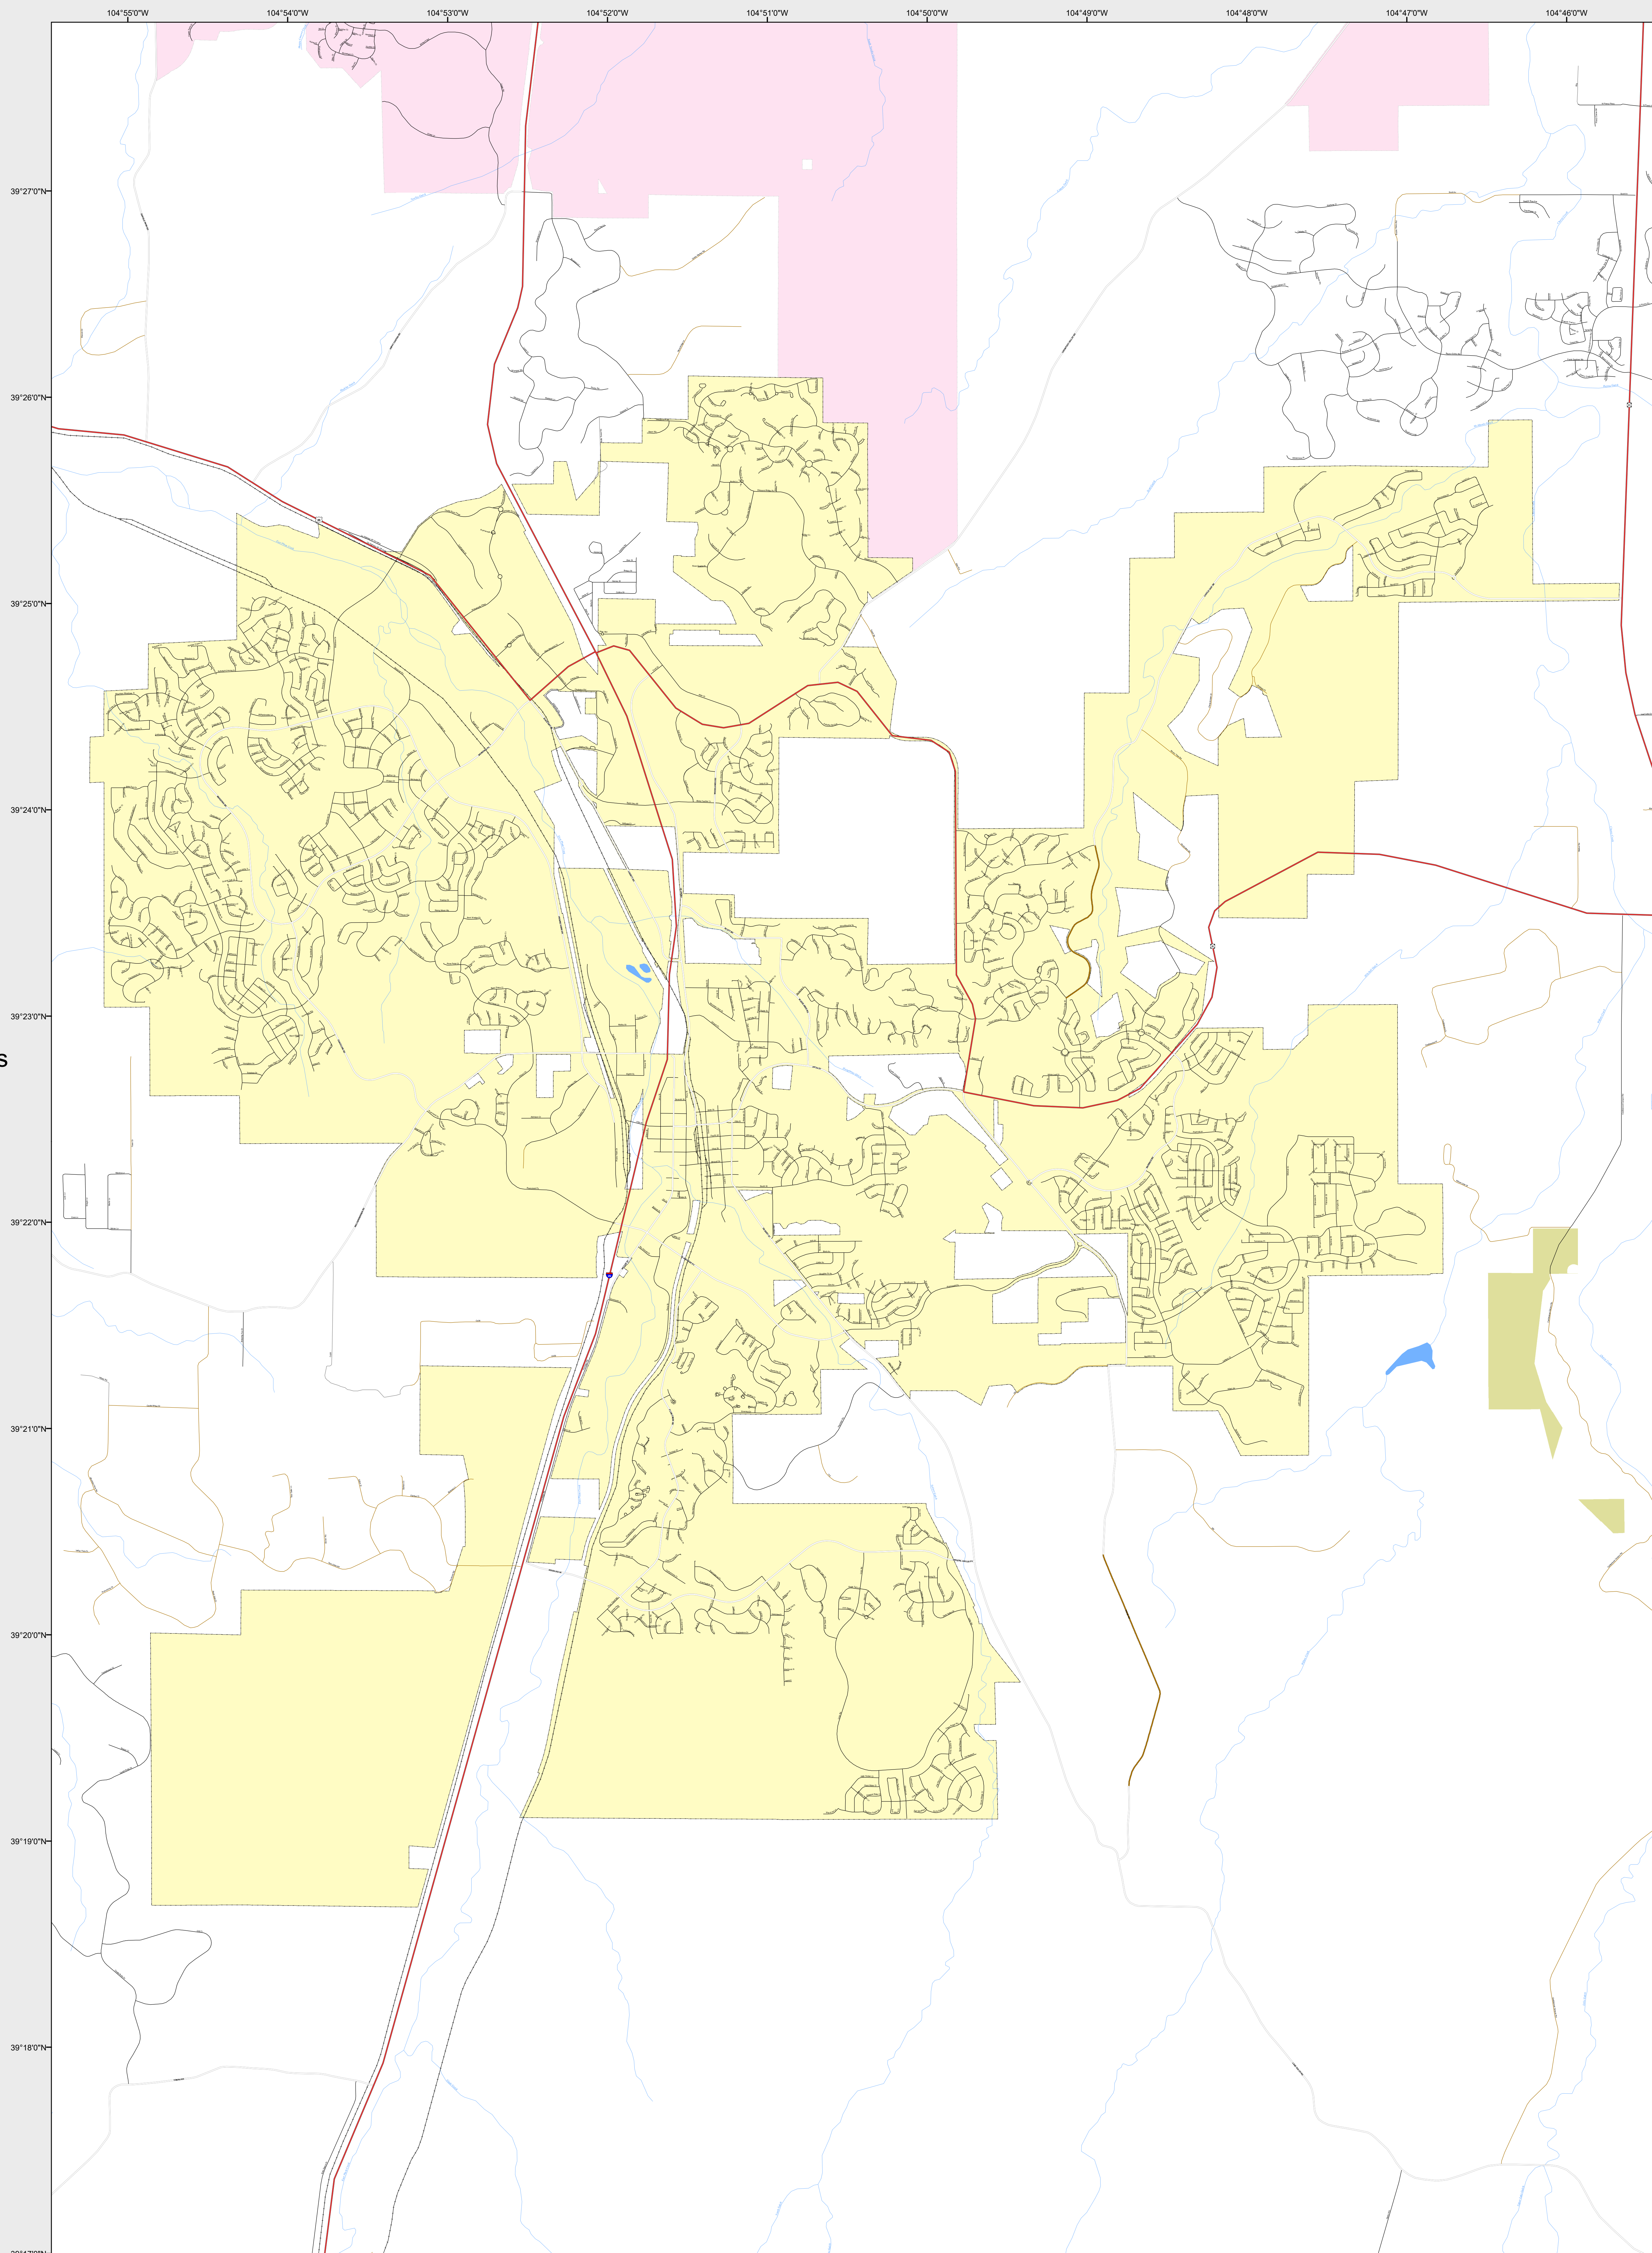

CASTLE ROCK

-  Highways
- Major Roads
 -  Paved
 -  Gravel
 -  Bladed
- Local Roads
 -  Paved
 -  Gravel
 -  Bladed
- Base Data
 -  City Limits
 -  Counties
 -  Cemetery
 -  Lakes
 -  Rivers/Streams
 -  Railroads
- Public Land Classification
 -  Public Lands
 -  State Lands
 -  National or State Forest
 -  National Parks/Monuments
 -  Indian Reservations
 -  Military/Federal
 -  Wilderness Areas

0 0.45 0.9 Miles

State of Colorado
This city is located in the following count(ies):
Douglas

CDOT does not guarantee the accuracy of any information presented, is not liable in any respect for any errors, or omissions and is not responsible for determining fitness for use in this map. Source of landowner data is COMaP v9. This map does not imply permission of public access.