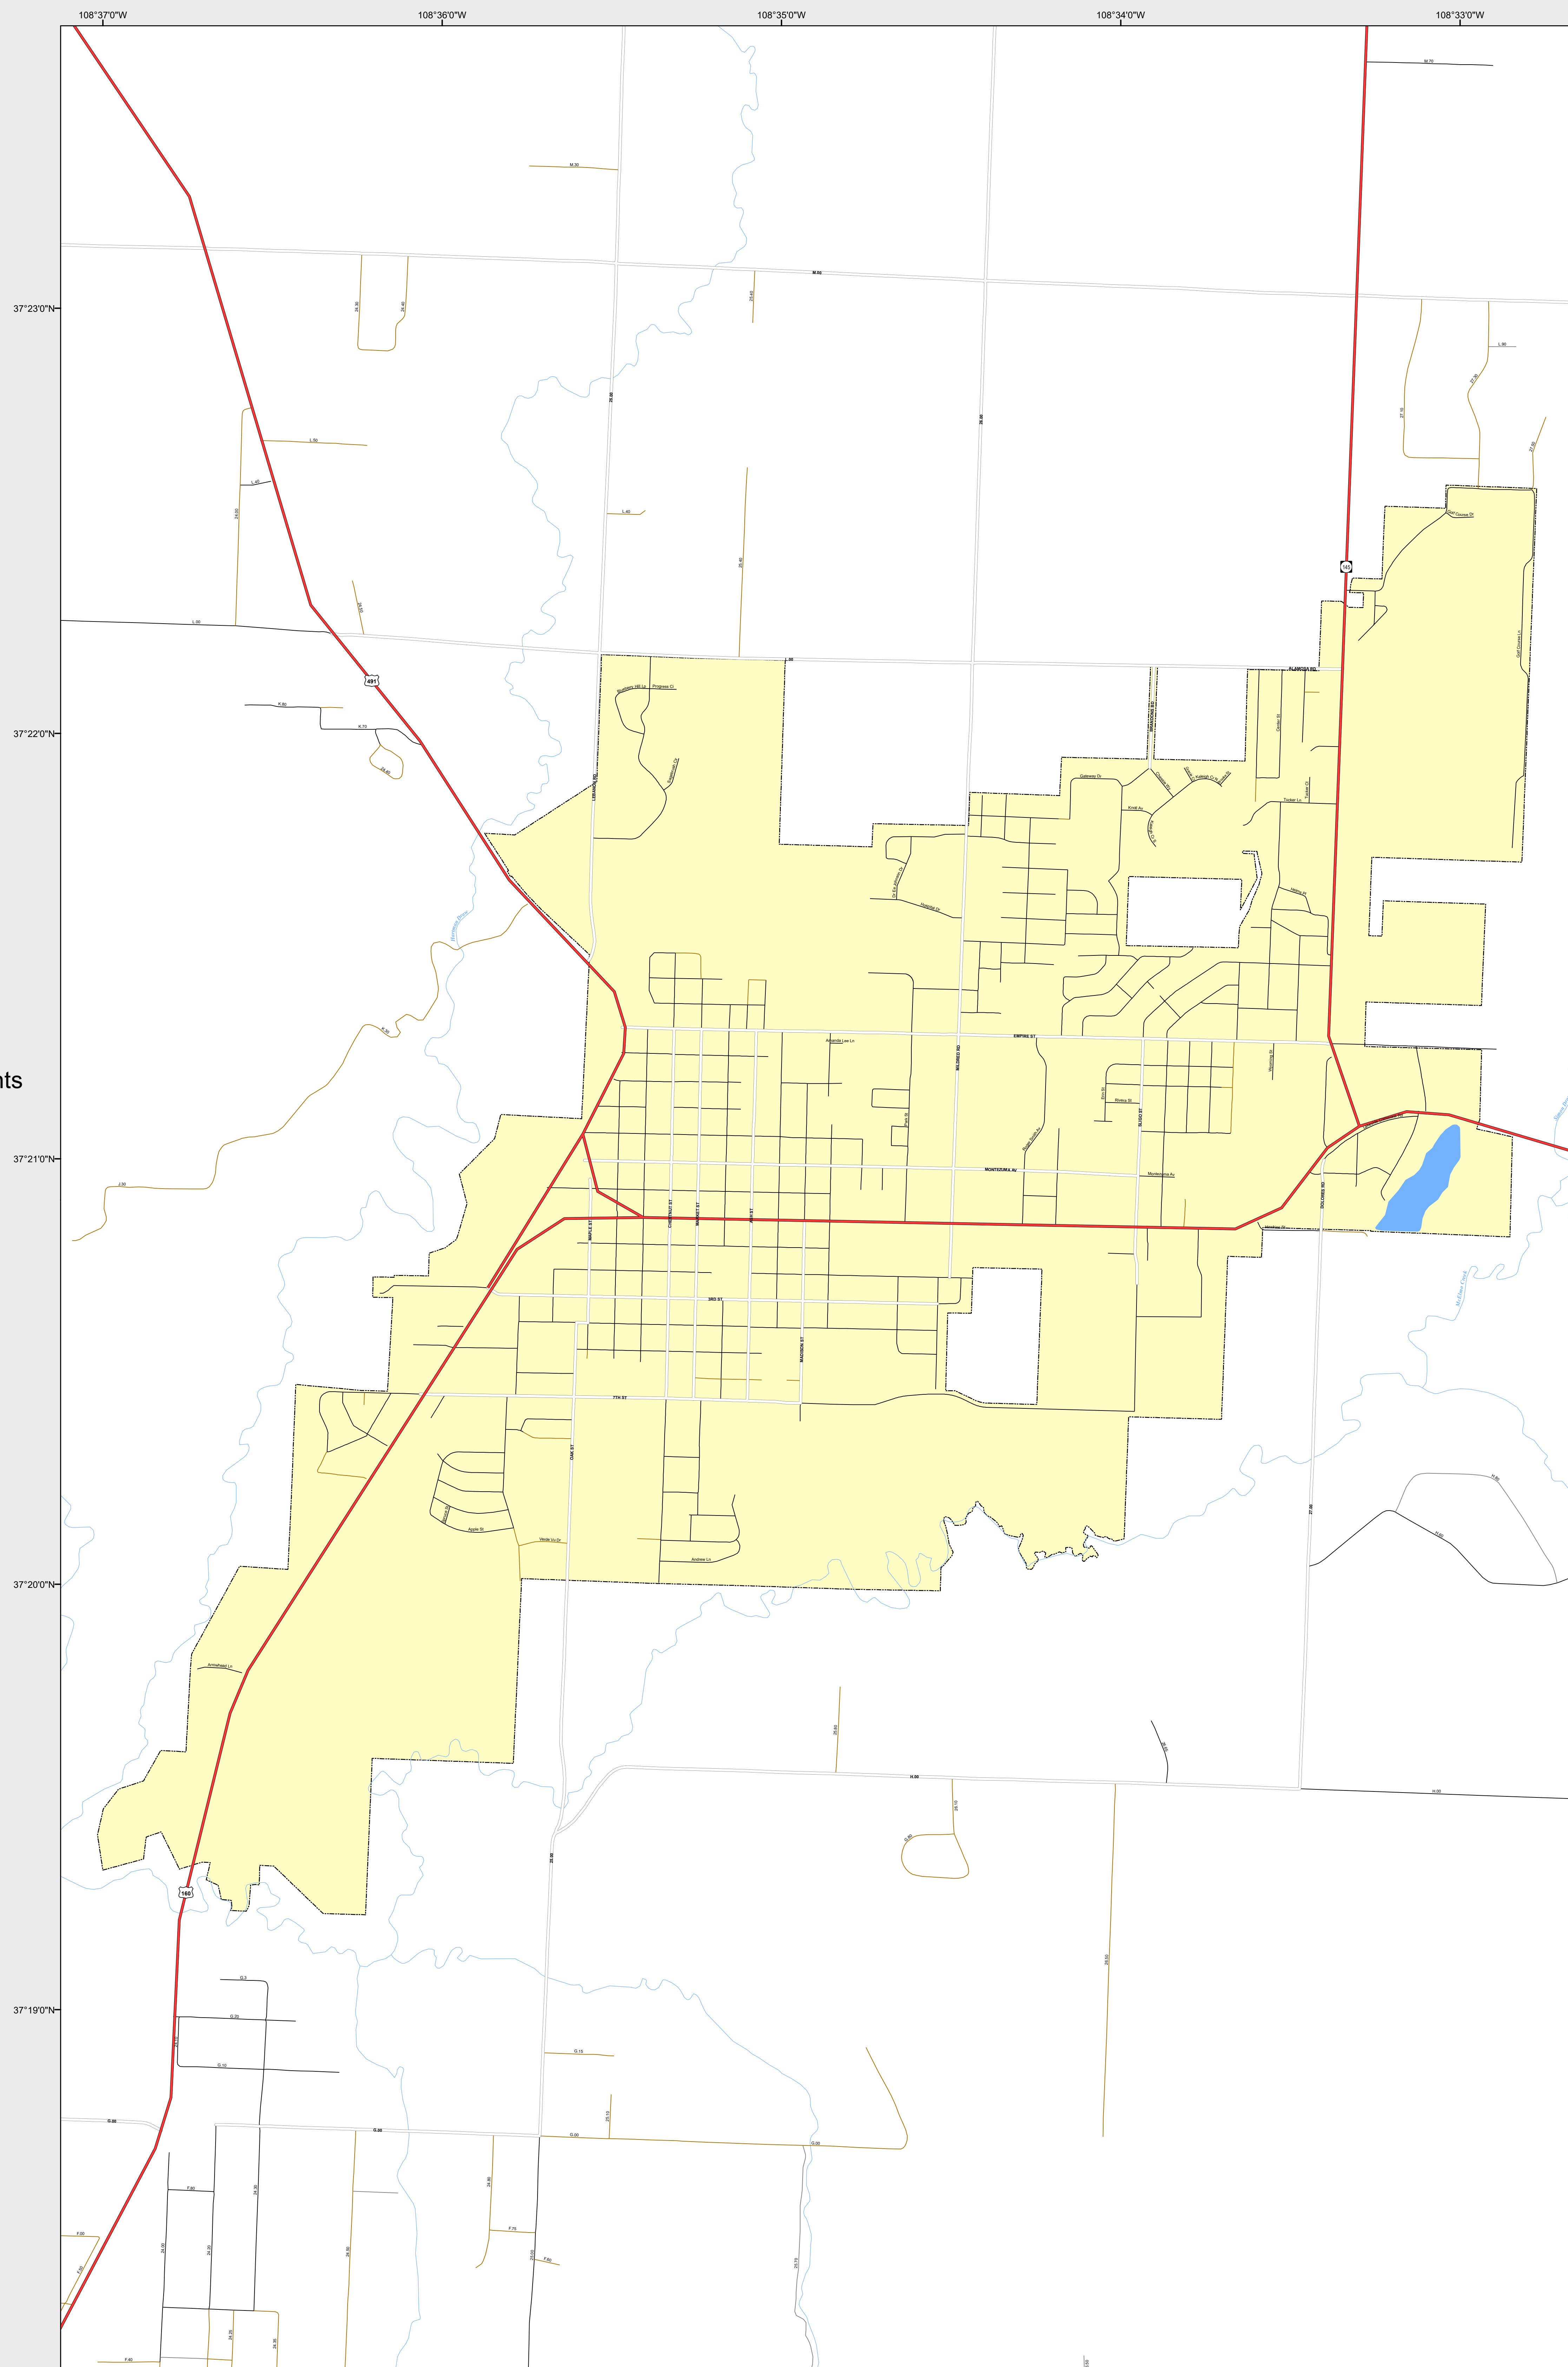

# CORTEZ

-  Highways
- Major Roads**
-  Paved
-  Gravel
-  Bladed
- Local Roads**
-  Paved
-  Gravel
-  Bladed
- Base Data**
-  City Limits
-  Counties
-  Cemetery
-  Lakes
-  Rivers/Streams
-  Railroads
- Public Land Classification**
-  Public Lands
-  State Lands
-  National or State Forest
-  National Parks/Monuments
-  Indian Reservations
-  Military/Federal
-  Wilderness Areas

## State of Colorado

This city is located in the following count(ies):  
Montezuma

CDOT does not guarantee the accuracy of any information presented, is not liable in any respect for any errors, or omissions and is not responsible for determining fitness for use in this map. Source of landowner data is COMaP v9. This map does not imply permission of public access.