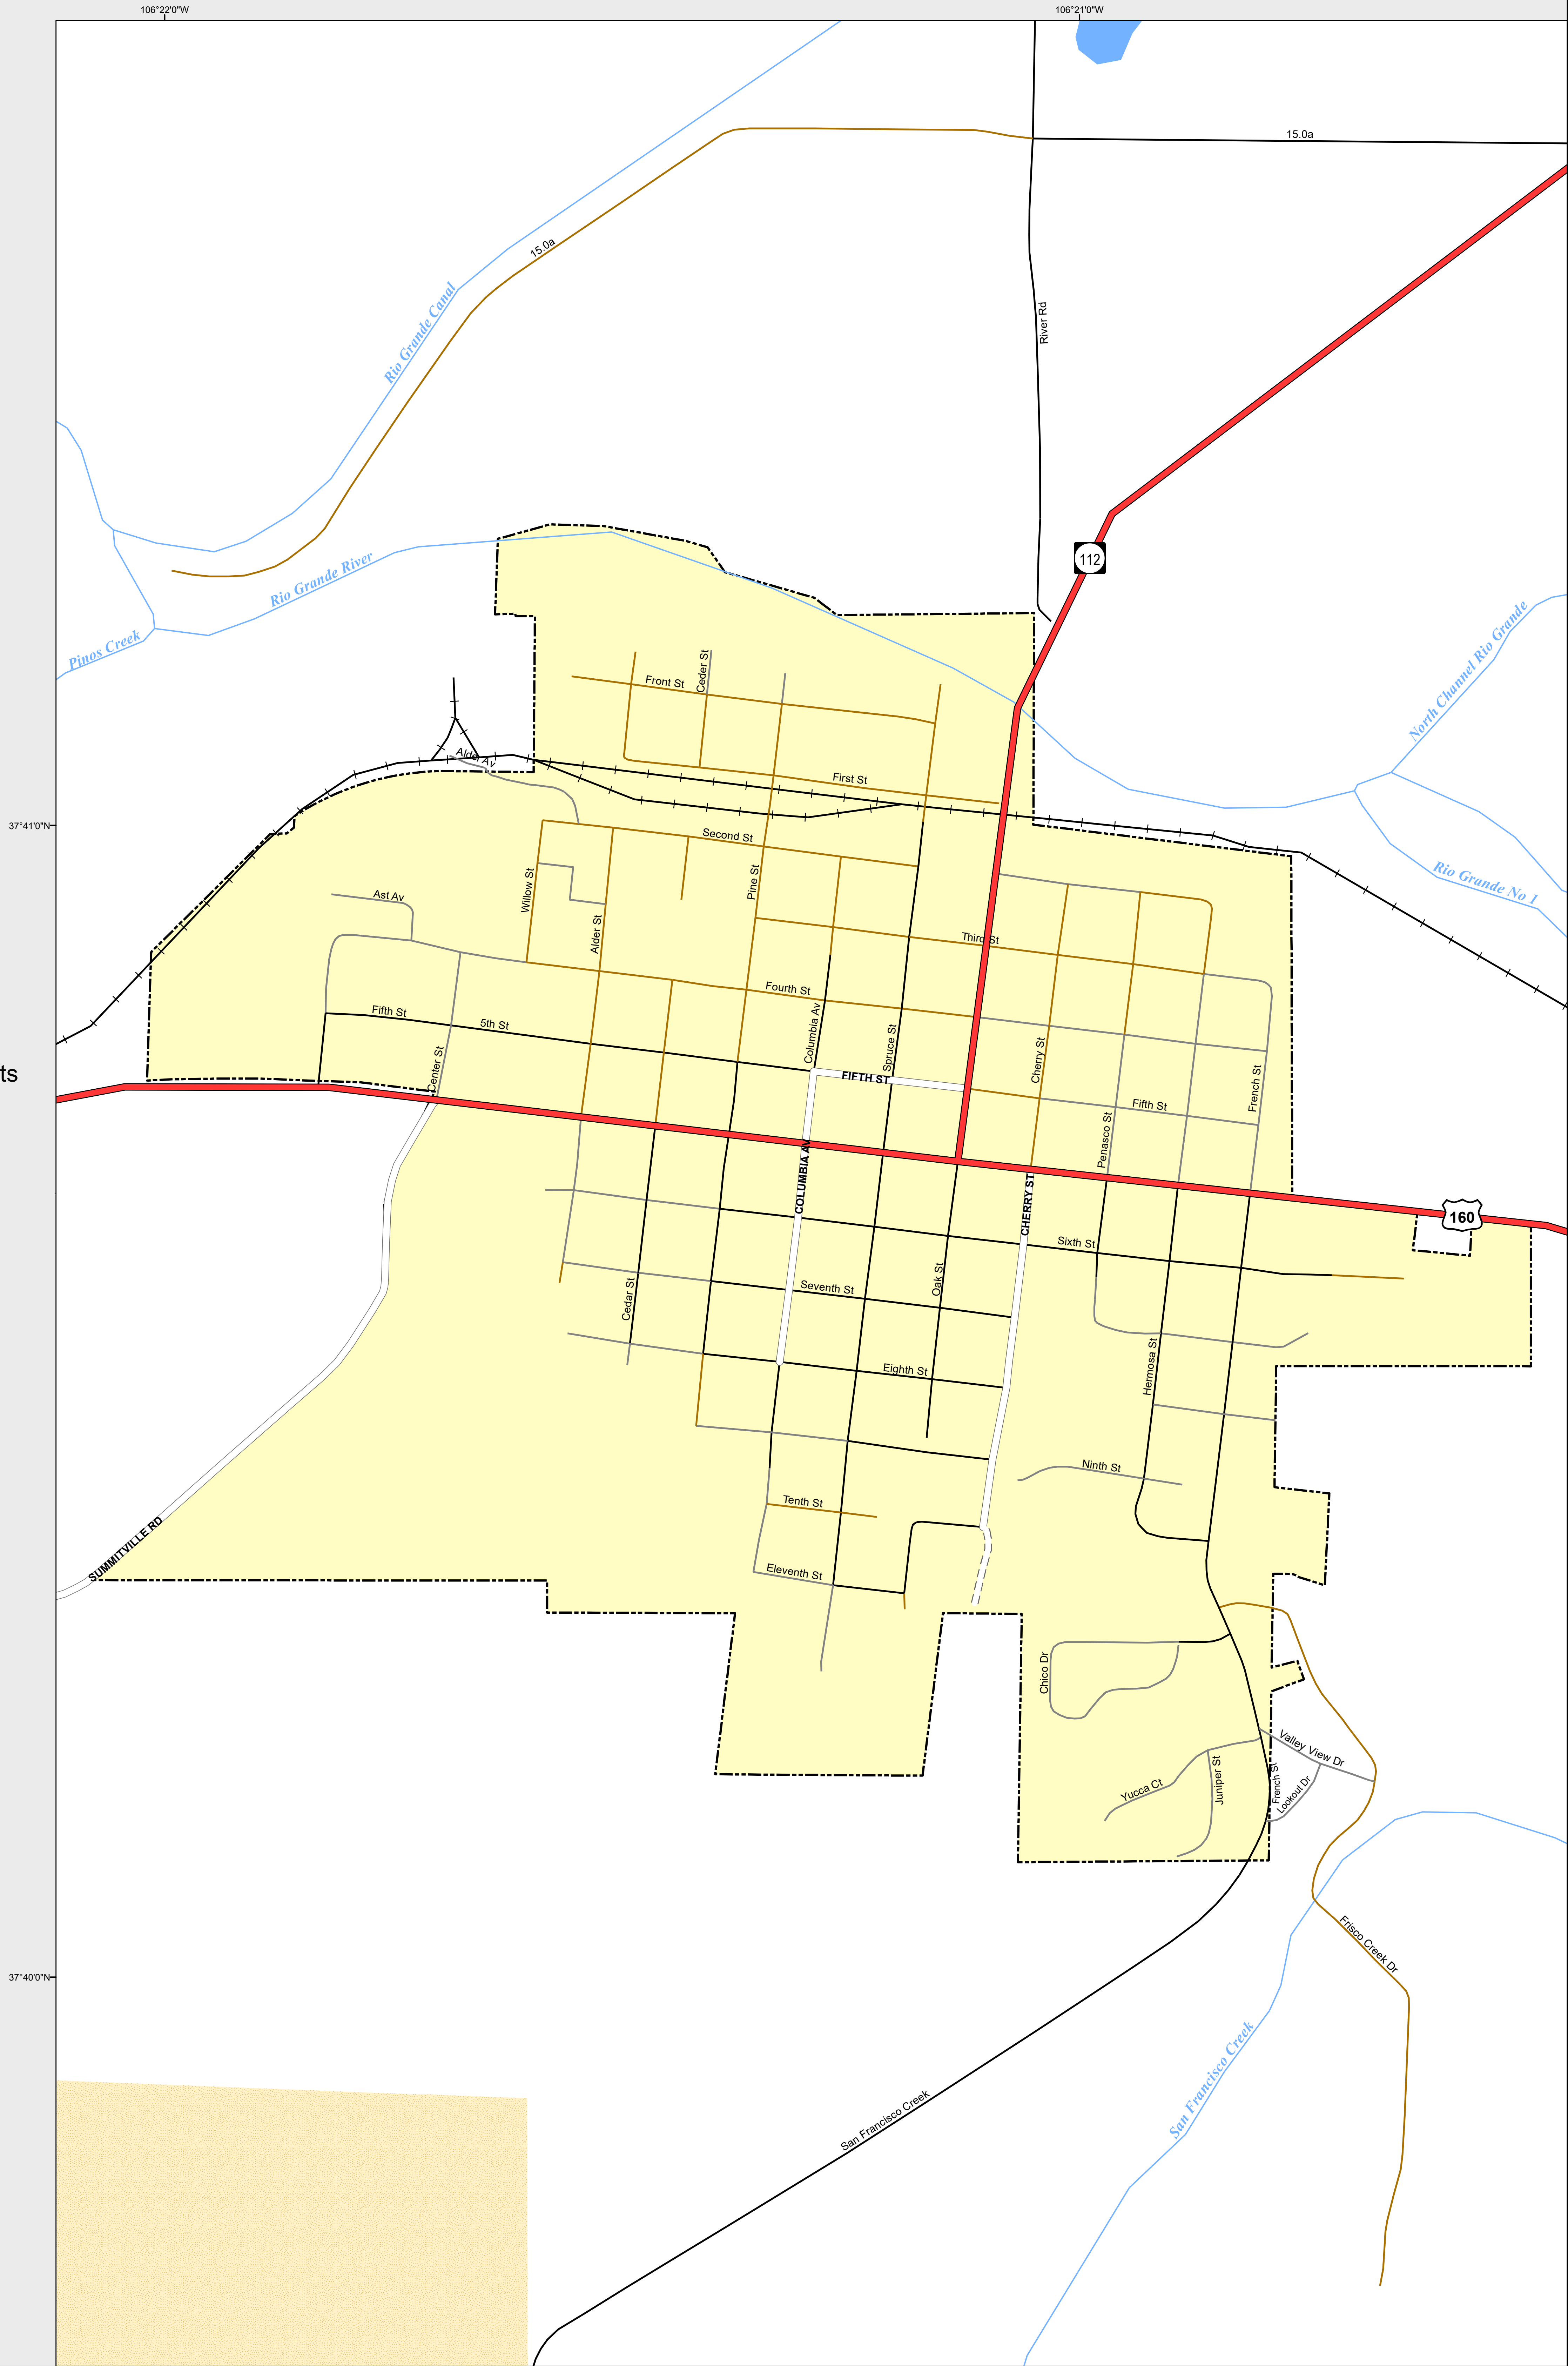

DEL NORTE

-  Highways
- Major Roads**
-  Paved
-  Gravel
-  Bladed
- Local Roads**
-  Paved
-  Gravel
-  Bladed
- Base Data**
-  City Limits
-  Counties
-  Cemetery
-  Lakes
-  Rivers/Streams
-  Railroads
- Public Land Classification**
-  Public Lands
-  State Lands
-  National or State Forest
-  National Parks/Monuments
-  Indian Reservations
-  Military/Federal
-  Wilderness Areas

0 0.095 0.19 Miles

State of Colorado

This city is located in the following count(ies):
Rio Grande

CDOT does not guarantee the accuracy of any information presented, is not liable in any respect for any errors, or omissions and is not responsible for determining fitness for use in this map. Source of landowner data is COMaP v9. This map does not imply permission of public access.