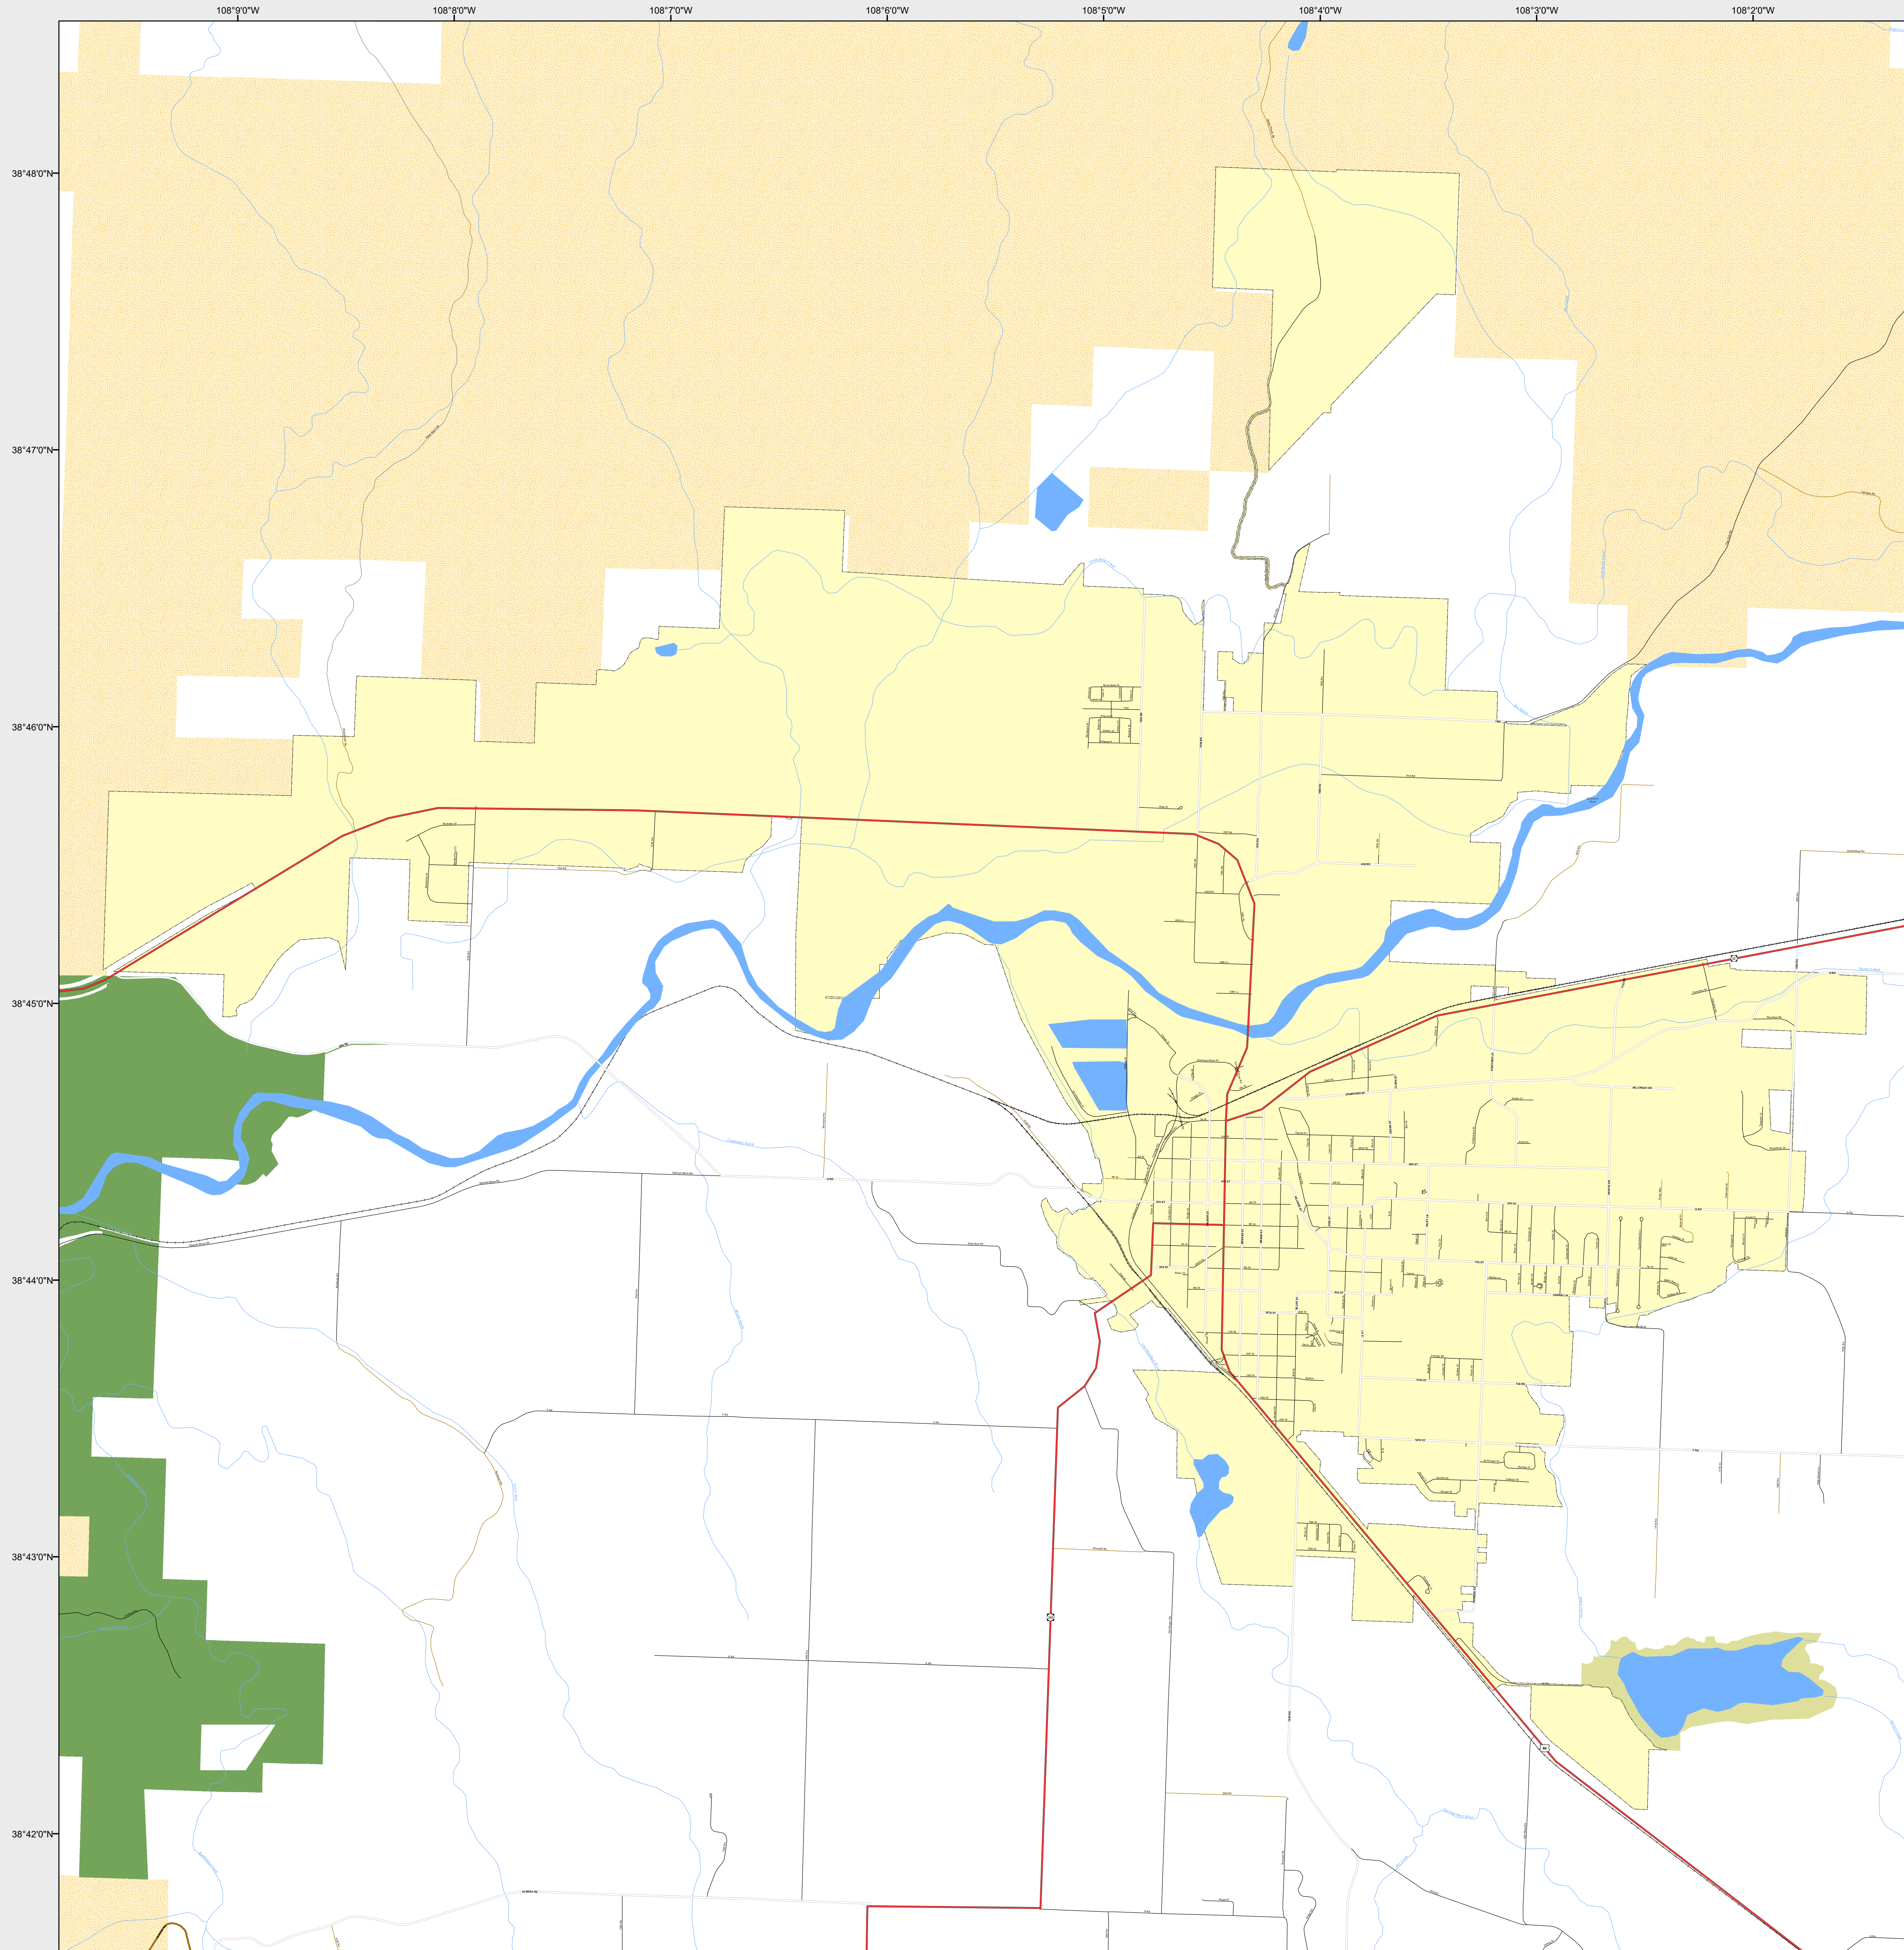

DELTA

-  Highways
- Major Roads
 -  Paved
 -  Gravel
 -  Bladed
- Local Roads
 -  Paved
 -  Gravel
 -  Bladed
- Base Data
 -  City Limits
 -  Counties
 -  Cemetery
 -  Lakes
 -  Rivers/Streams
 -  Railroads
- Public Land Classification
 -  Public Lands
 -  State Lands
 -  National or State Forest
 -  National Parks/Monuments
 -  Indian Reservations
 -  Military/Federal
 -  Wilderness Areas

State of Colorado

This city is located in the following count(ies):
Delta

CDOT does not guarantee the accuracy of any information presented, is not liable in any respect for any errors, or omissions and is not responsible for determining fitness for use in this map. Source of landowner data is COMaP v9. This map does not imply permission of public access.