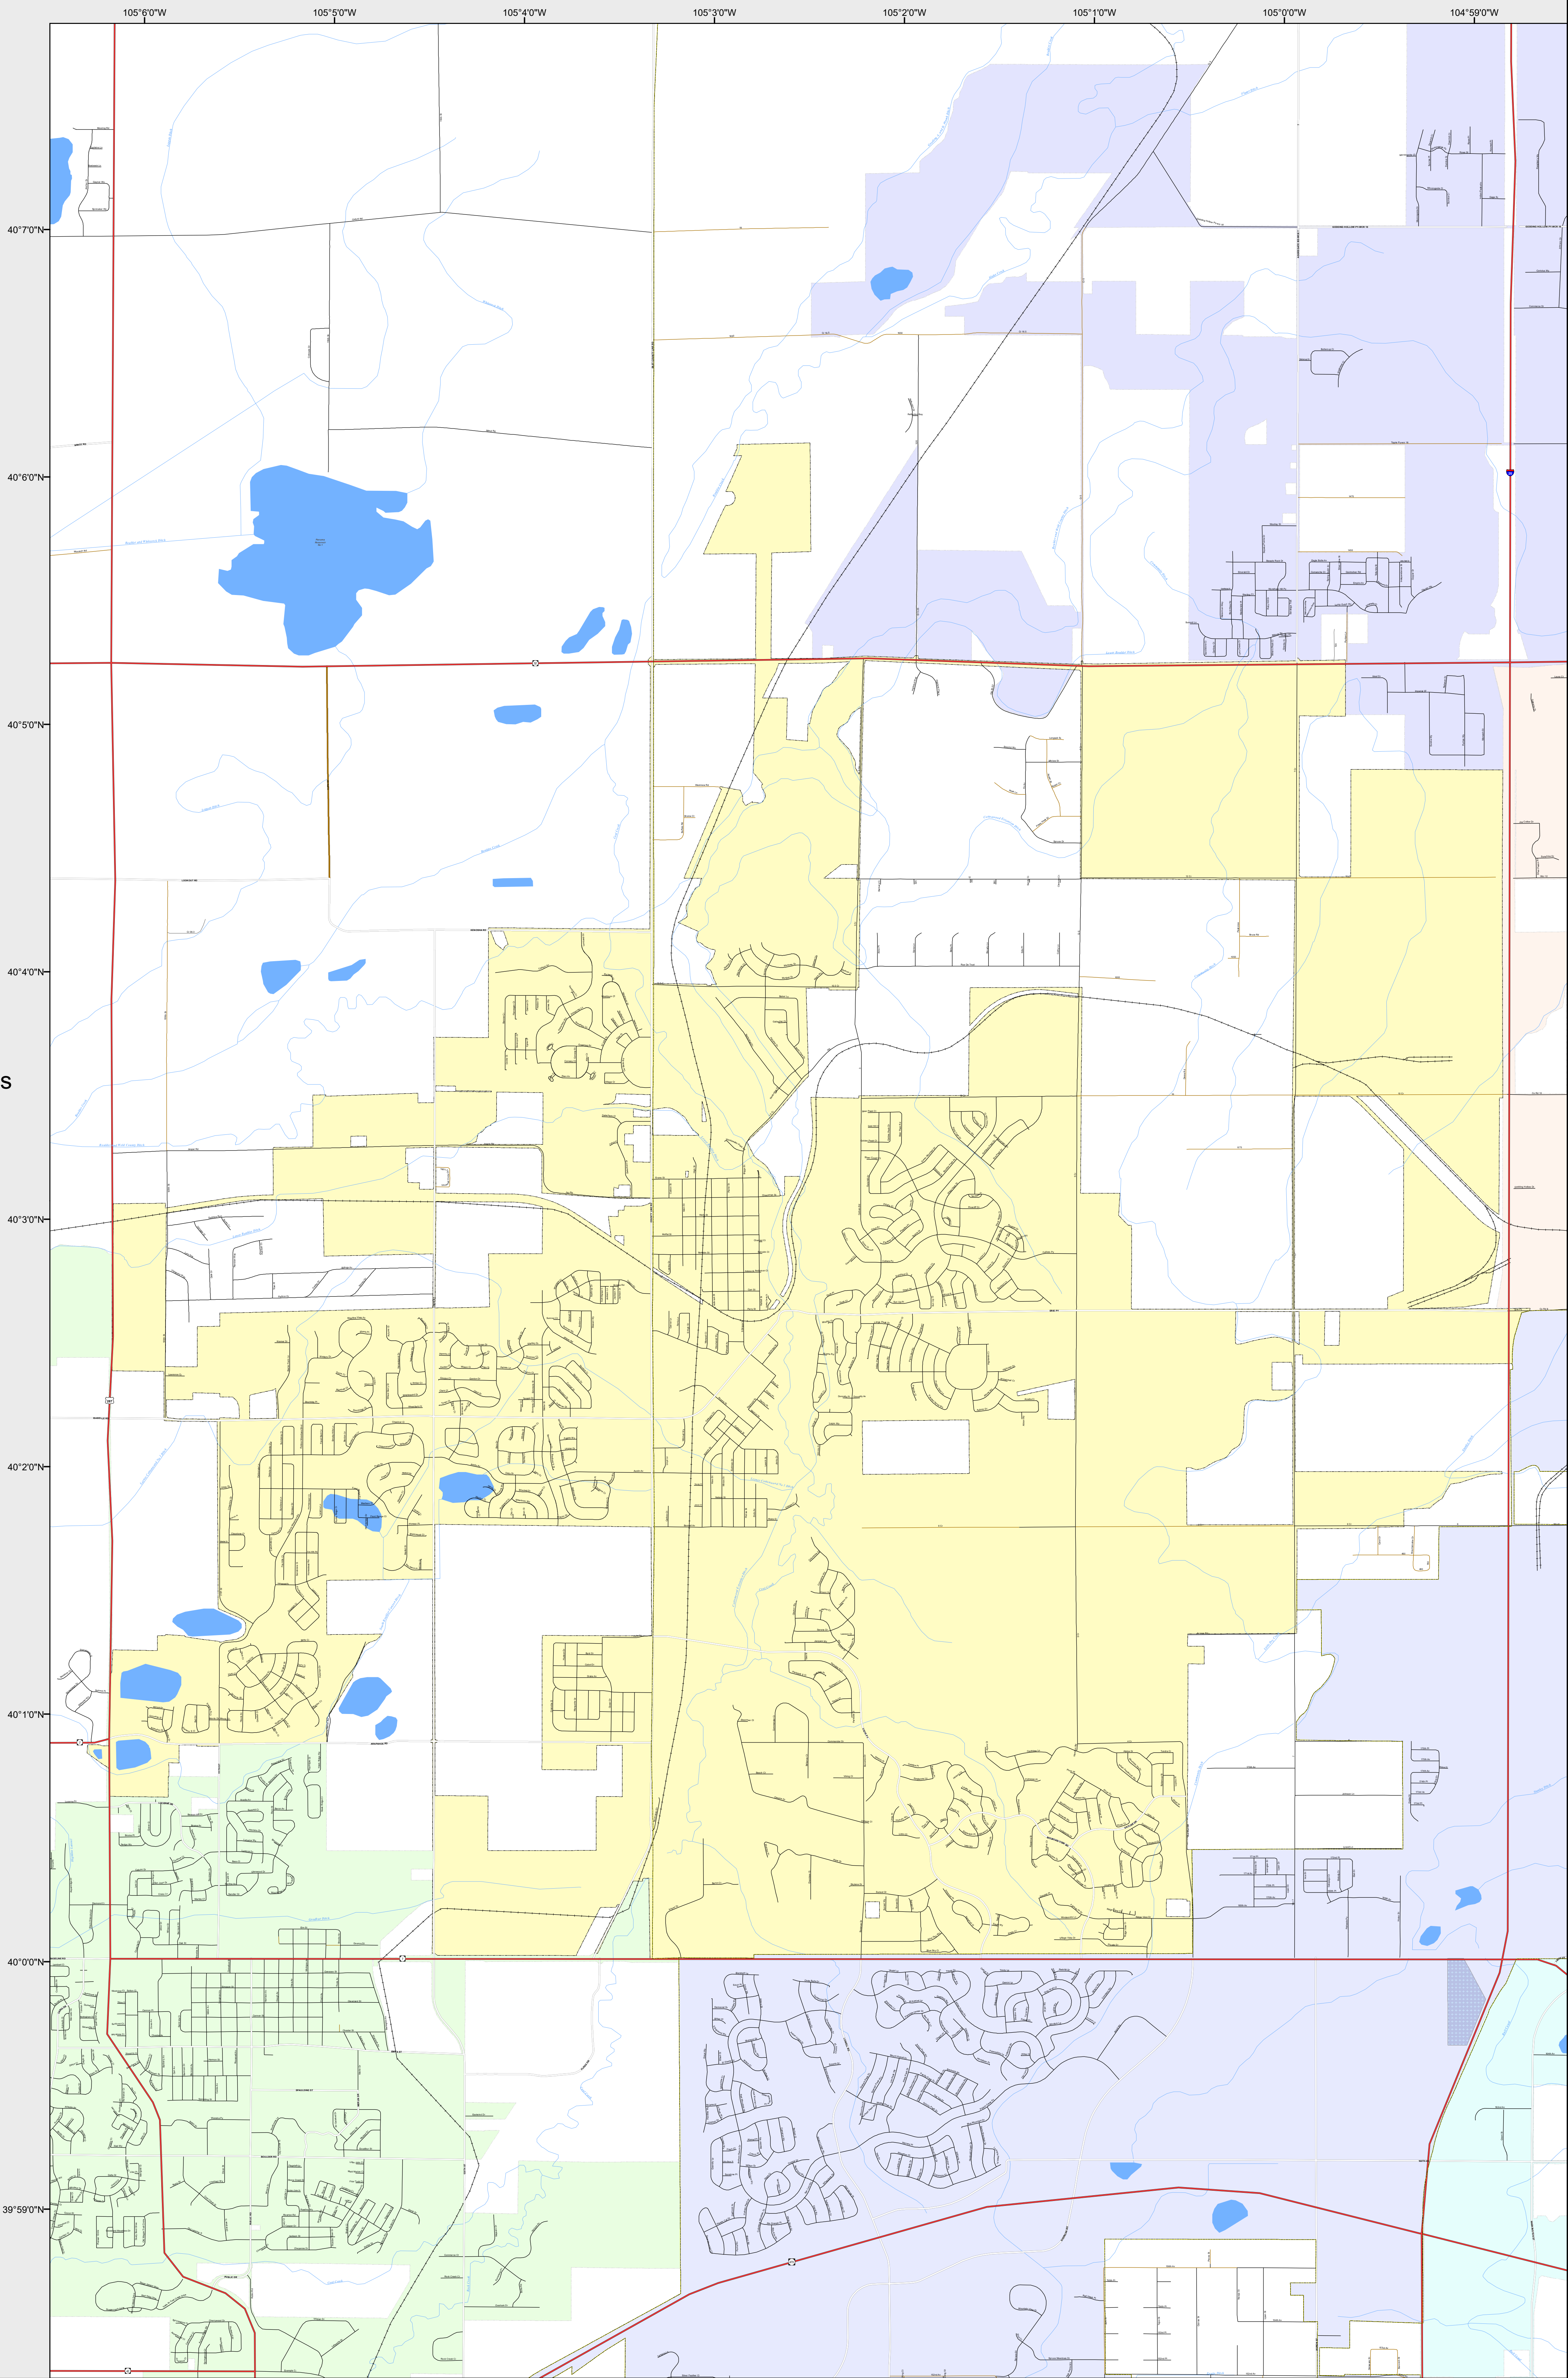

ERIE

-  Highways
- Major Roads
 -  Paved
 -  Gravel
 -  Bladed
- Local Roads
 -  Paved
 -  Gravel
 -  Bladed
- Base Data
 -  City Limits
 -  Counties
 -  Cemetery
 -  Lakes
 -  Rivers/Streams
 -  Railroads
- Public Land Classification
 -  Public Lands
 -  State Lands
 -  National or State Forest
 -  National Parks/Monuments
 -  Indian Reservations
 -  Military/Federal
 -  Wilderness Areas

State of Colorado

This city is located in the following count(ies):
Boulder
Weld

CDOT does not guarantee the accuracy of any information presented, is not liable in any respect for any errors, or omissions and is not responsible for determining fitness for use in this map. Source of landowner data is COMaP v9. This map does not imply permission of public access.