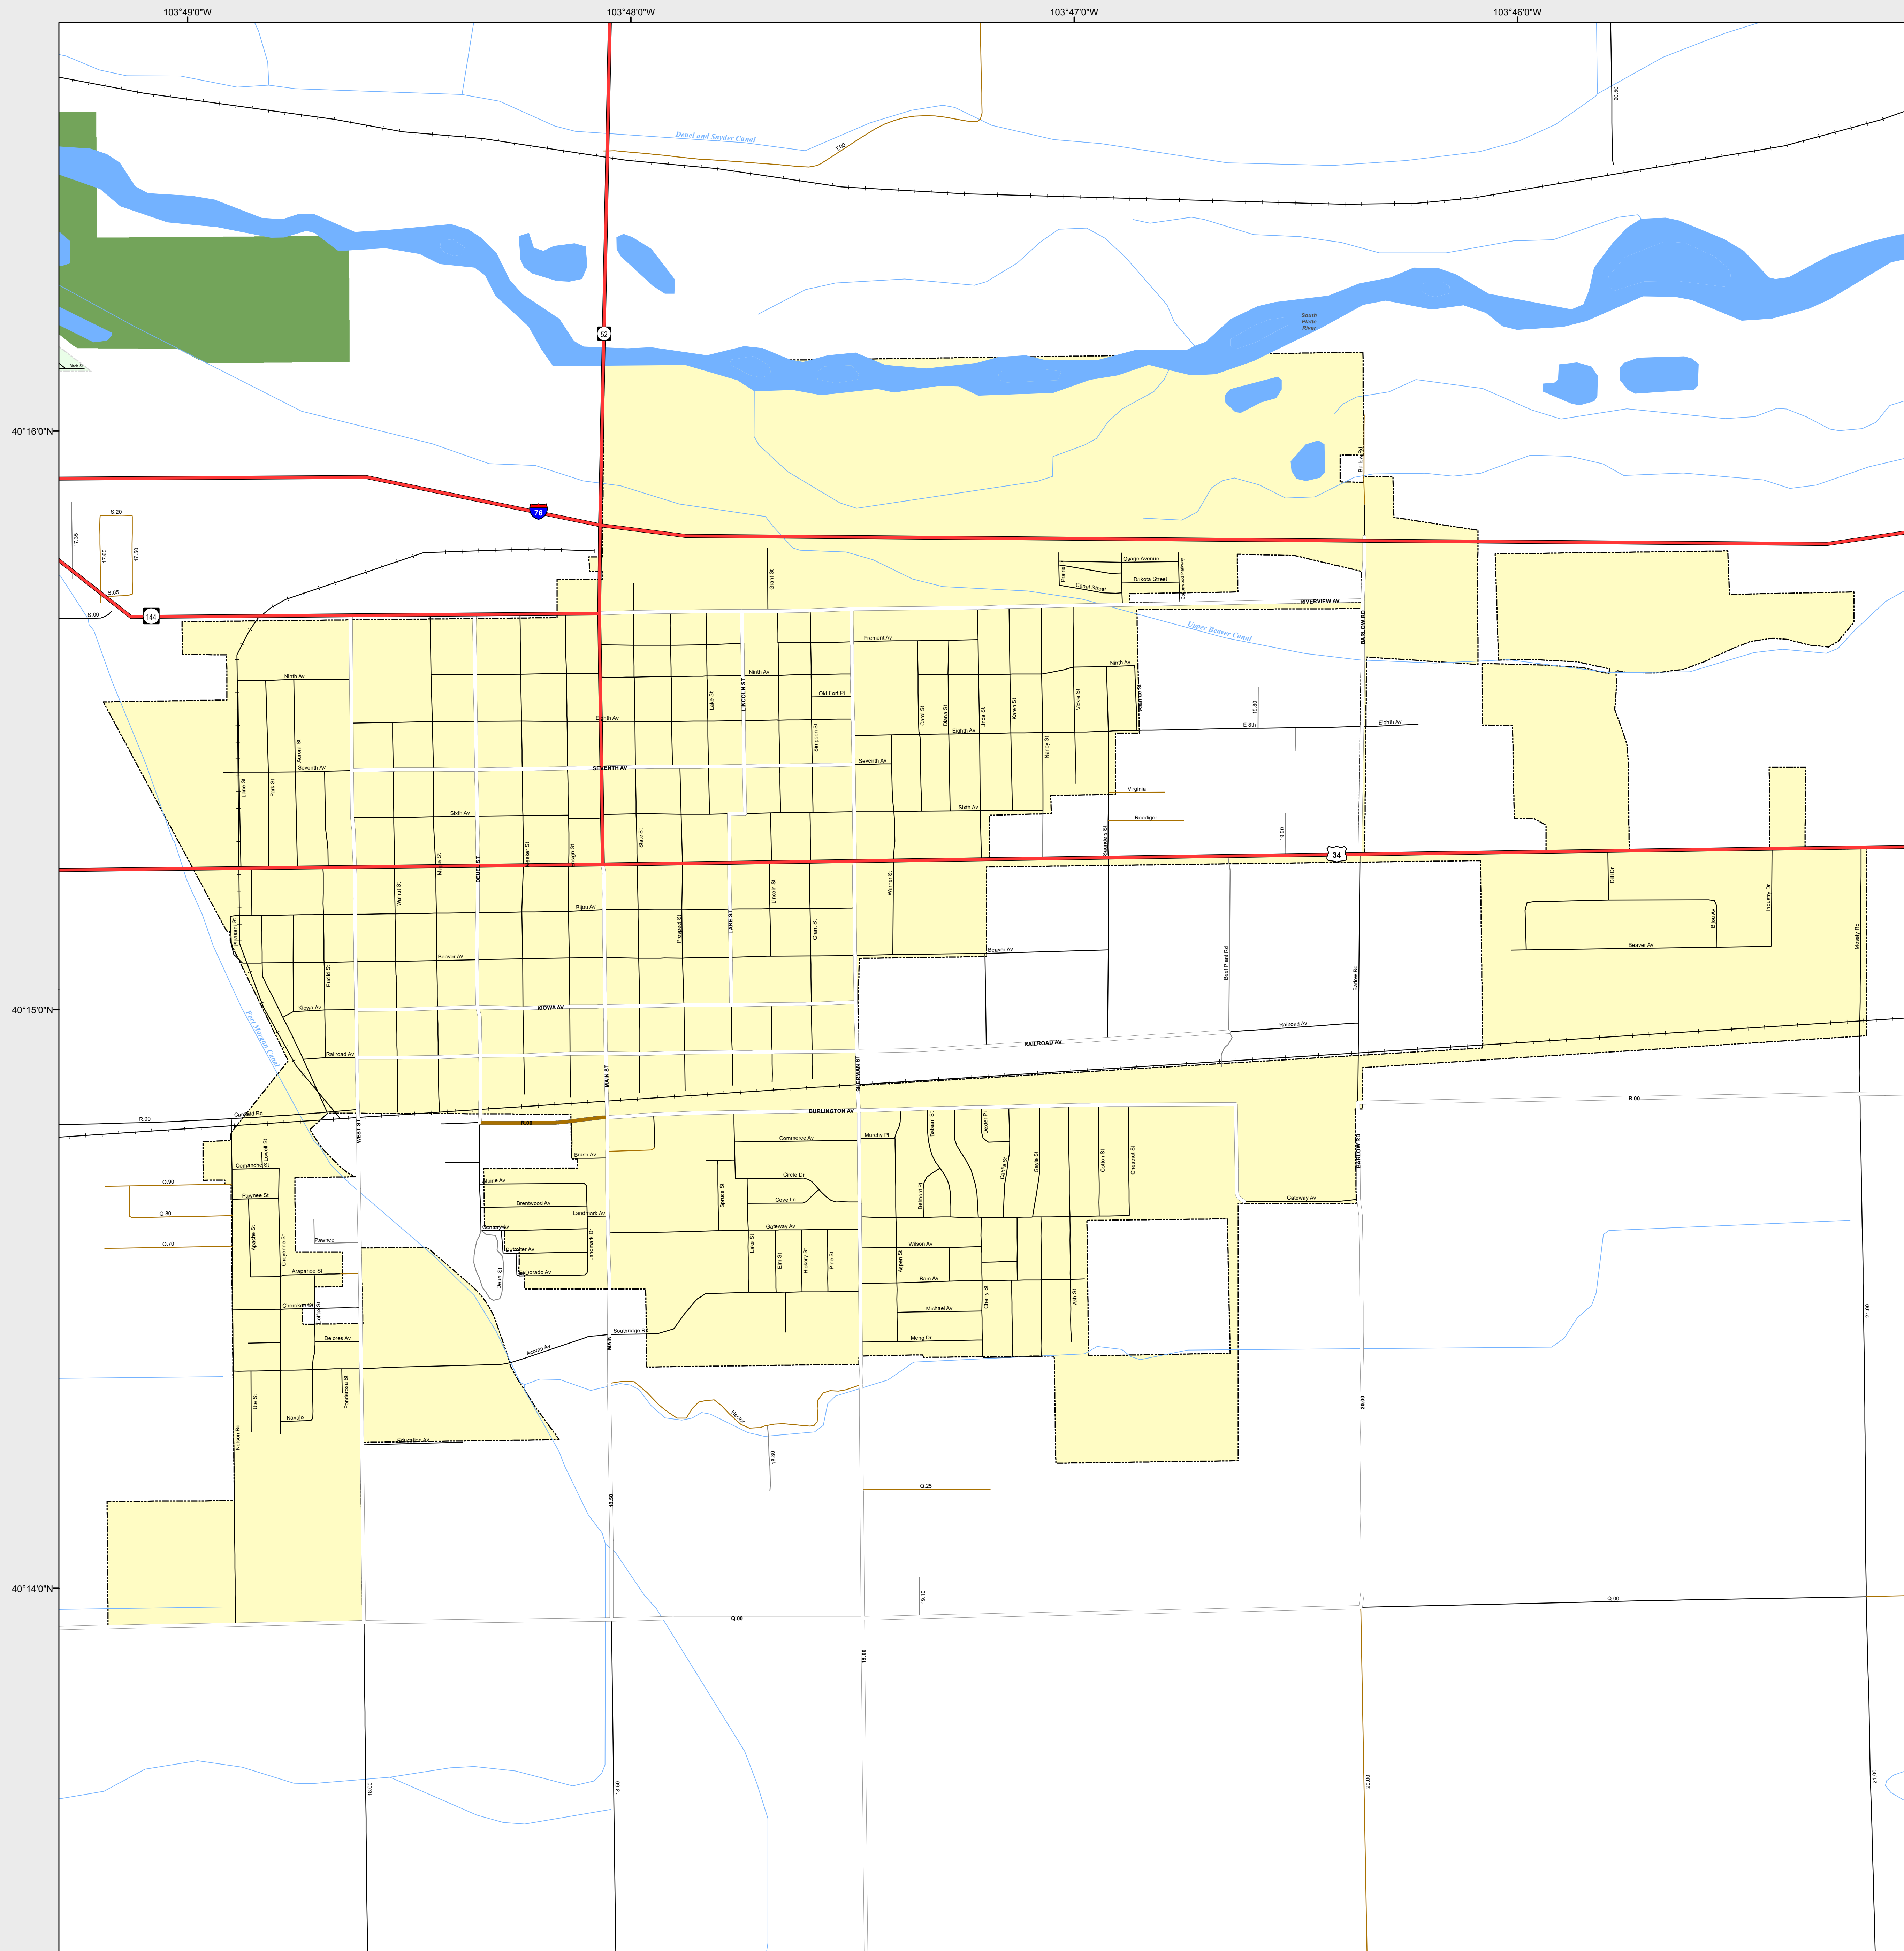

# FORT MORGAN

-  Highways
-  Major Roads
-  Paved
-  Gravel
-  Bladed
-  Local Roads
-  Paved
-  Gravel
-  Bladed
- Base Data**
-  City Limits
-  Counties
-  Cemetery
-  Lakes
-  Rivers/Streams
-  Railroads
- Public Land Classification**
-  Public Lands
-  State Lands
-  National or State Forest
-  National Parks/Monuments
-  Indian Reservations
-  Military/Federal
-  Wilderness Areas

**State of Colorado**  
This city is located in the following count(ies):  
Morgan

CDOT does not guarantee the accuracy of any information presented, is not liable in any respect for any errors, or omissions and is not responsible for determining fitness for use in this map. Source of landowner data is COMaP v9. This map does not imply permission of public access.