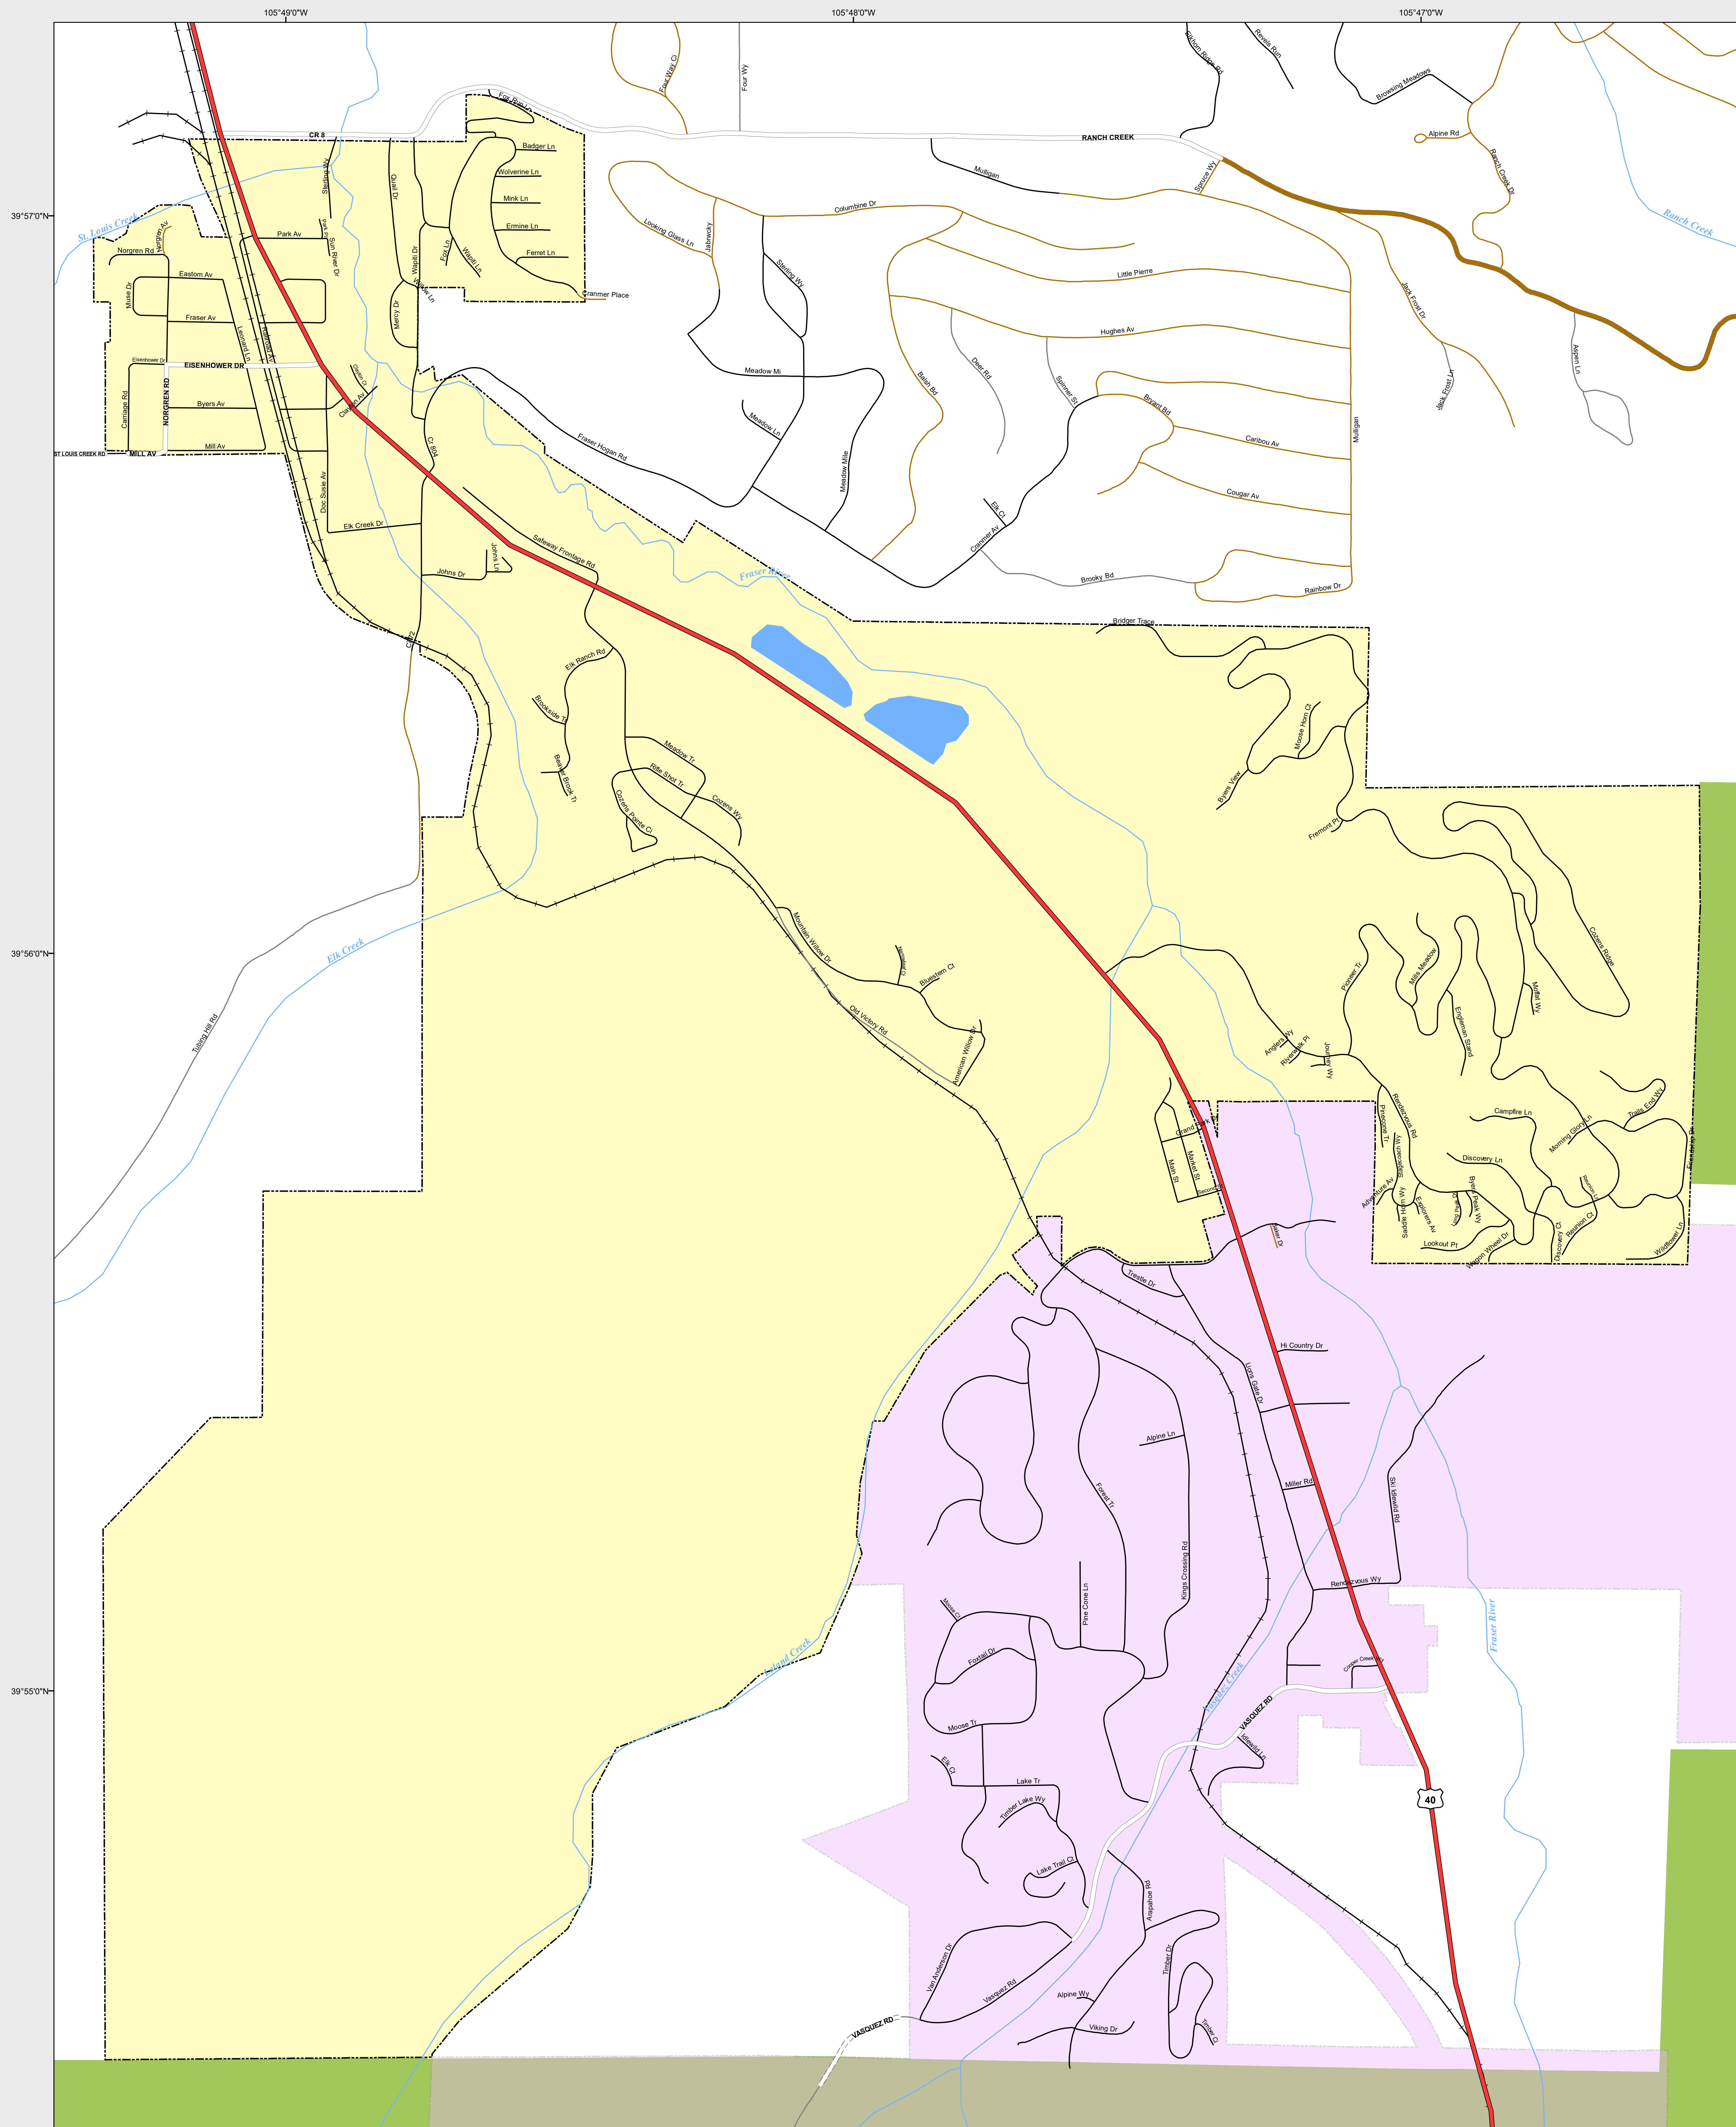

FRASER

-  Highways
- Major Roads**
-  Paved
-  Gravel
-  Bladed
- Local Roads**
-  Paved
-  Gravel
-  Bladed
- Base Data**
-  City Limits
-  Counties
-  Cemetery
-  Lakes
-  Rivers/Streams
-  Railroads
- Public Land Classification**
-  Public Lands
-  State Lands
-  National or State Forest
-  National Parks/Monuments
-  Indian Reservations
-  Military/Federal
-  Wilderness Areas

State of Colorado

This city is located in the following count(ies):
Grand

CDOT does not guarantee the accuracy of any information presented, is not liable in any respect for any errors, or omissions and is not responsible for determining fitness for use in this map. Source of landowner data is COMaP v9. This map does not imply permission of public access.