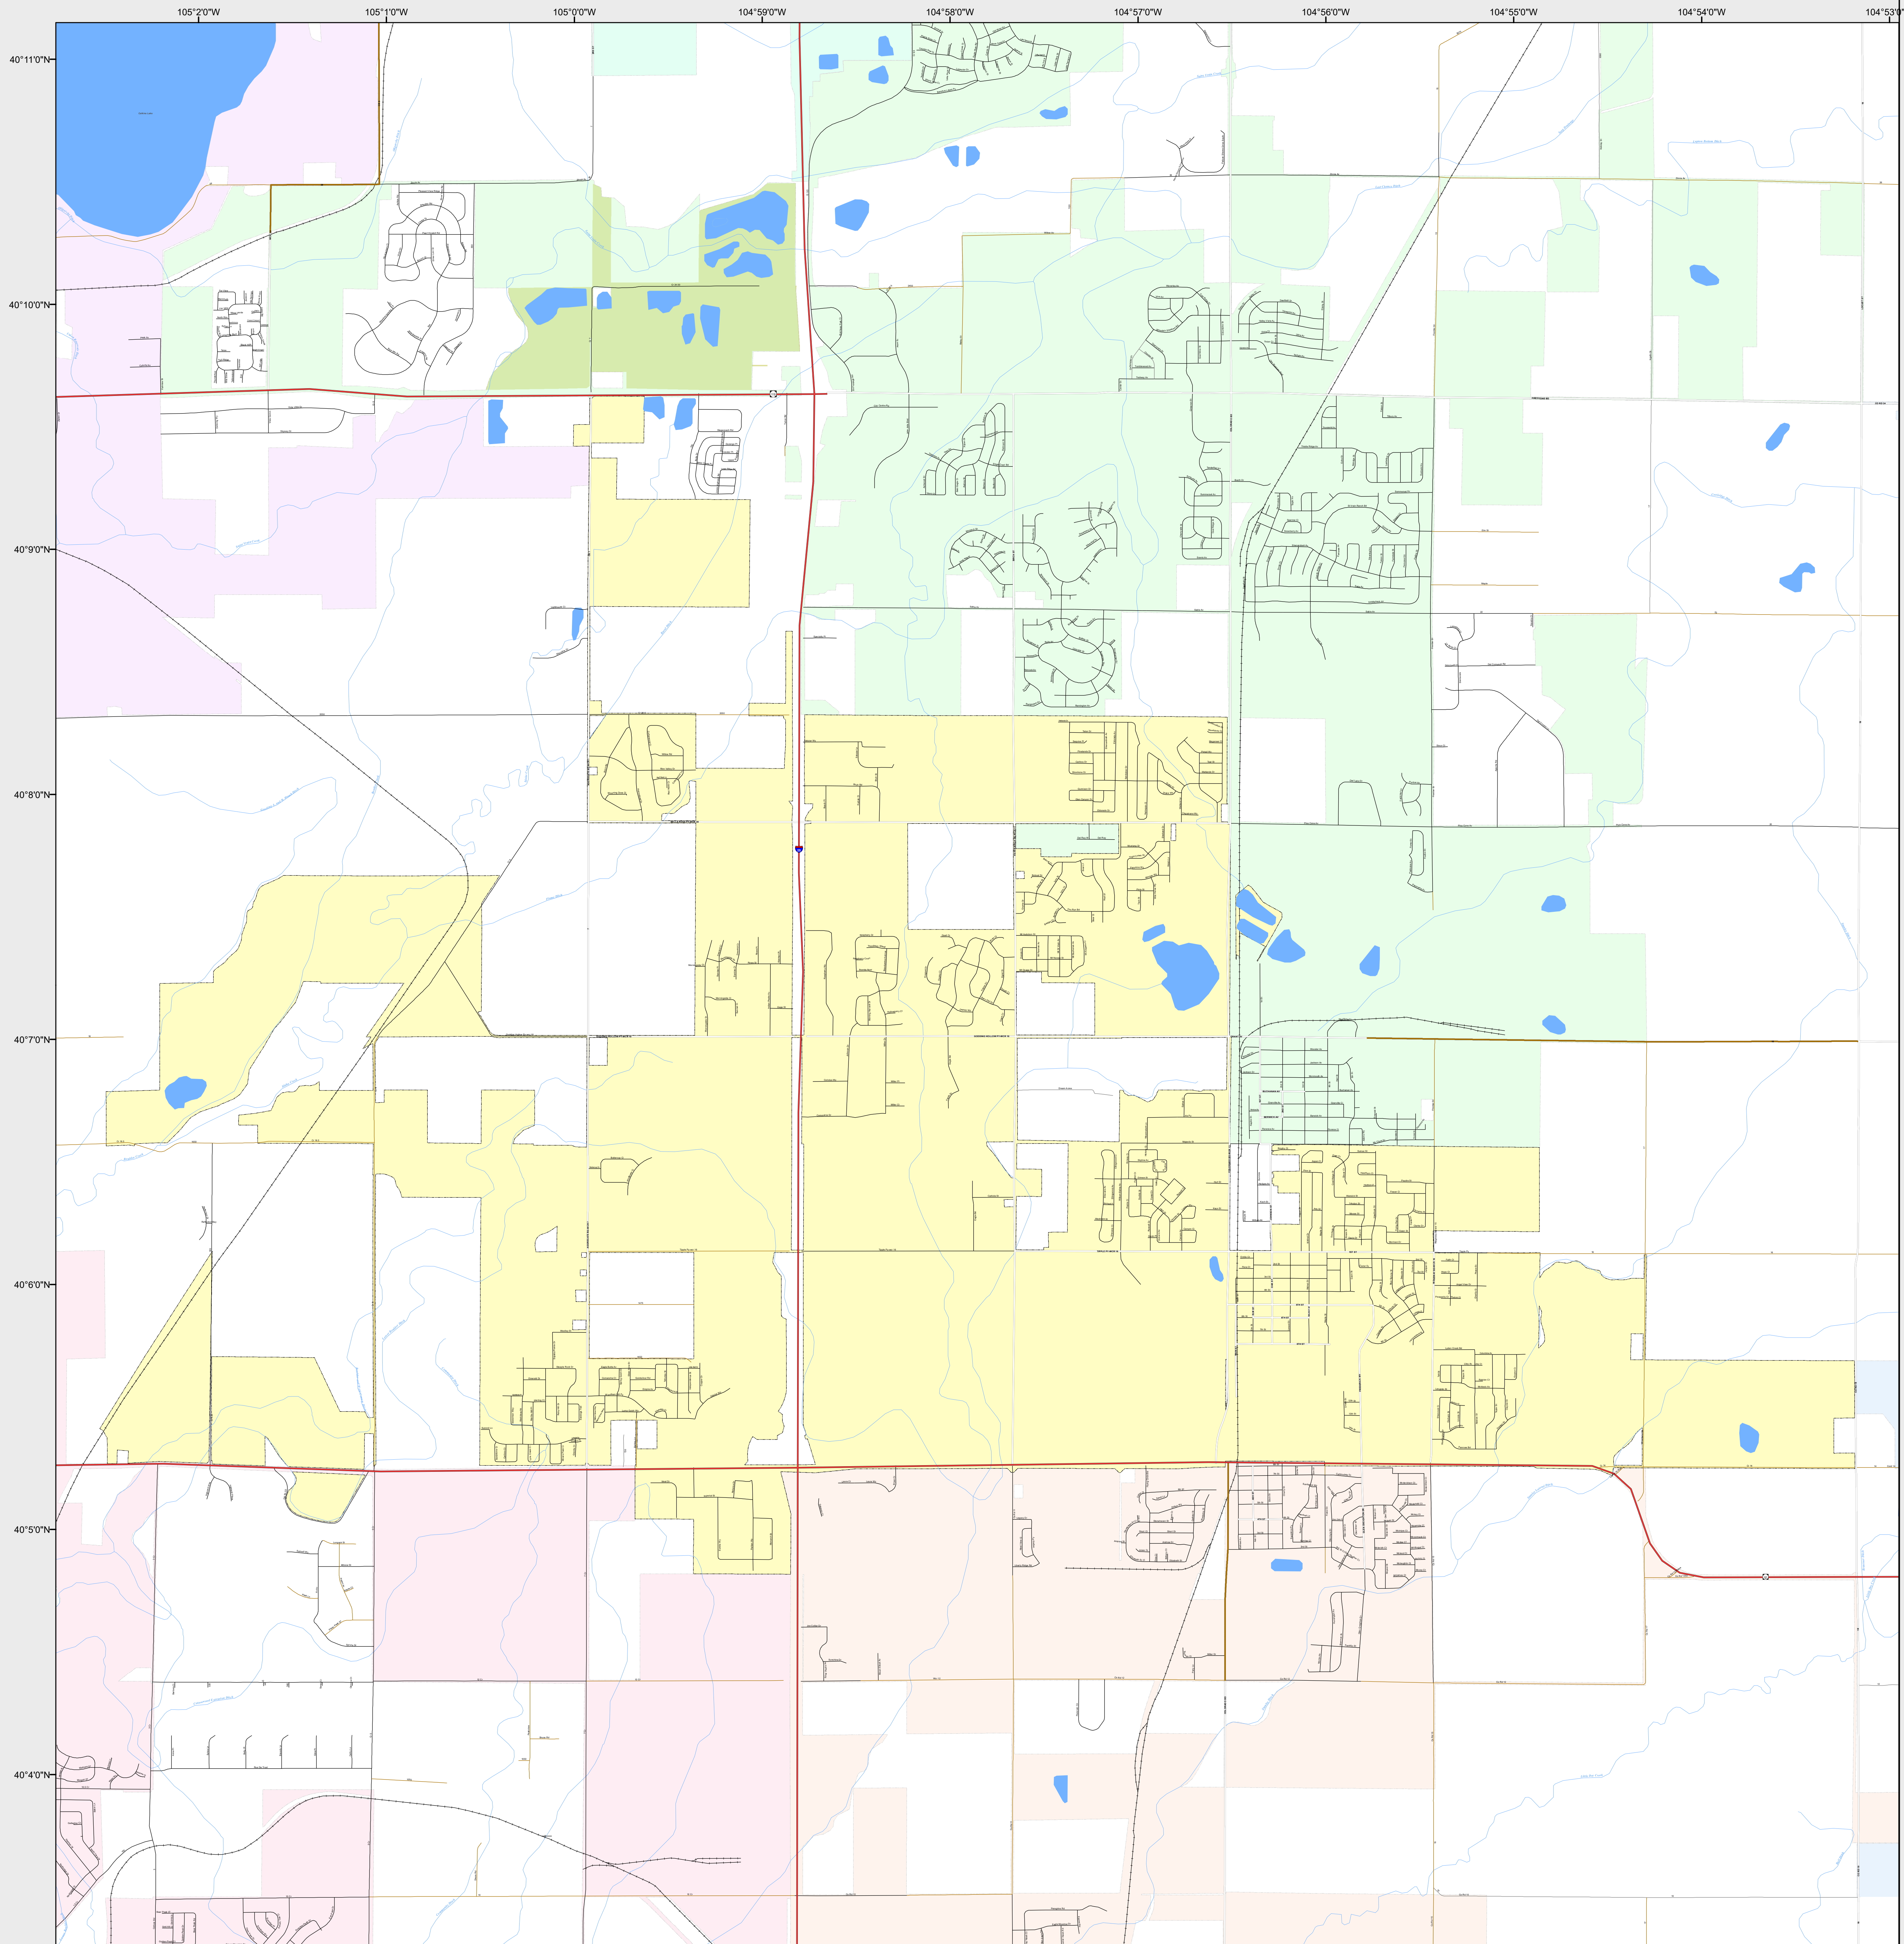

# FREDERICK

-  Highways
- Major Roads
  -  Paved
  -  Gravel
  -  Bladed
- Local Roads
  -  Paved
  -  Gravel
  -  Bladed
- Base Data
  -  City Limits
  -  Counties
  -  Cemetery
  -  Lakes
  -  Rivers/Streams
  -  Railroads
- Public Land Classification
  -  Public Lands
  -  State Lands
  -  National or State Forest
  -  National Parks/Monuments
  -  Indian Reservations
  -  Military/Federal
  -  Wilderness Areas

## State of Colorado

This city is located in the following count(ies):  
Weld

CDOT does not guarantee the accuracy of any information presented, is not liable in any respect for any errors, or omissions and is not responsible for determining fitness for use in this map. Source of landowner data is COMaP v9. This map does not imply permission of public access.